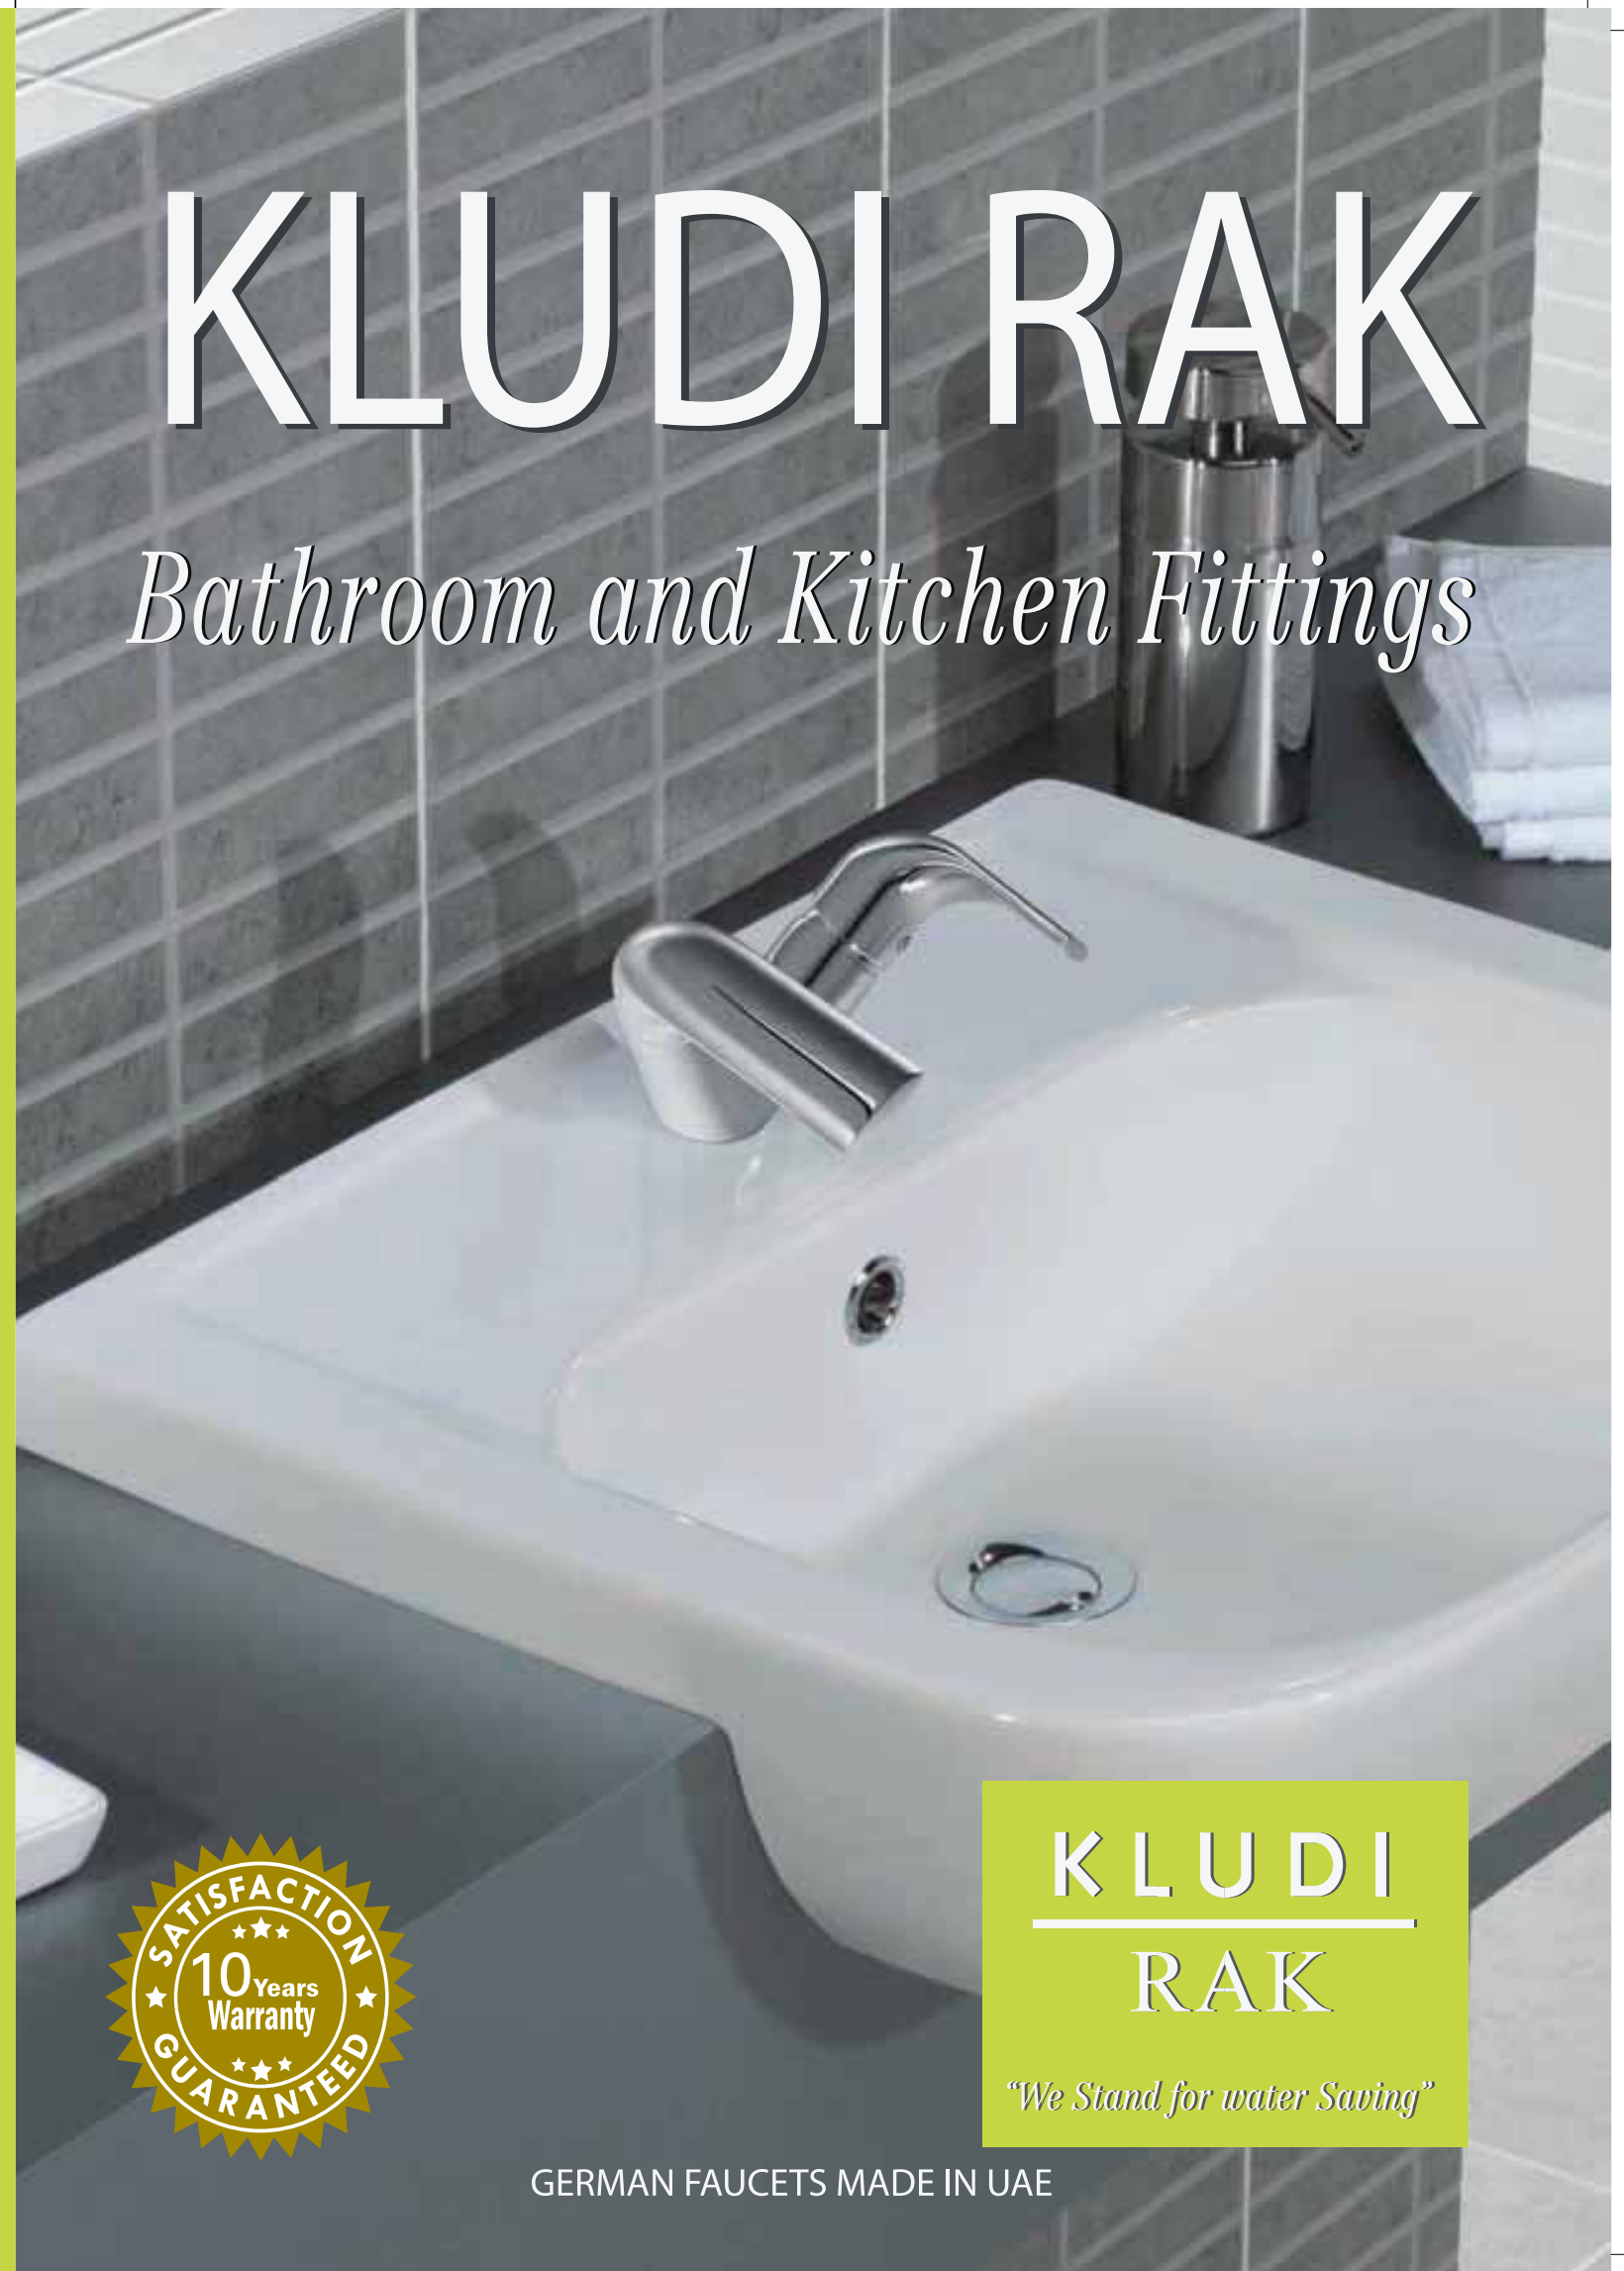

# KLUDI RAK

*Bathroom and Kitchen Fittings*

**KLUDI**  

---

**RAK**

*"We Stand for water Saving"*

GERMAN FAUCETS MADE IN UAE

KLUDI RAK  
P.O. Box: 6679  
Ras Al Khaimah  
United Arab Emirates