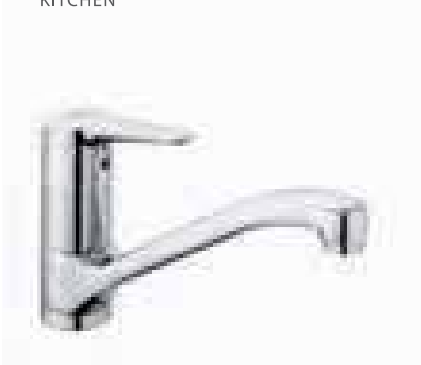

## SHOWER

RAK10003  
Single-lever shower mixer DN 15

KITCHEN

RAK10004  
Single-lever sink mixer DN 10,  
swivel spout

RAK10014  
Single-lever sink mixer DN 10,  
swivel long spout

RAK10008  
Wall-mounted single-lever  
sink mixer DN 15  
swivel spout