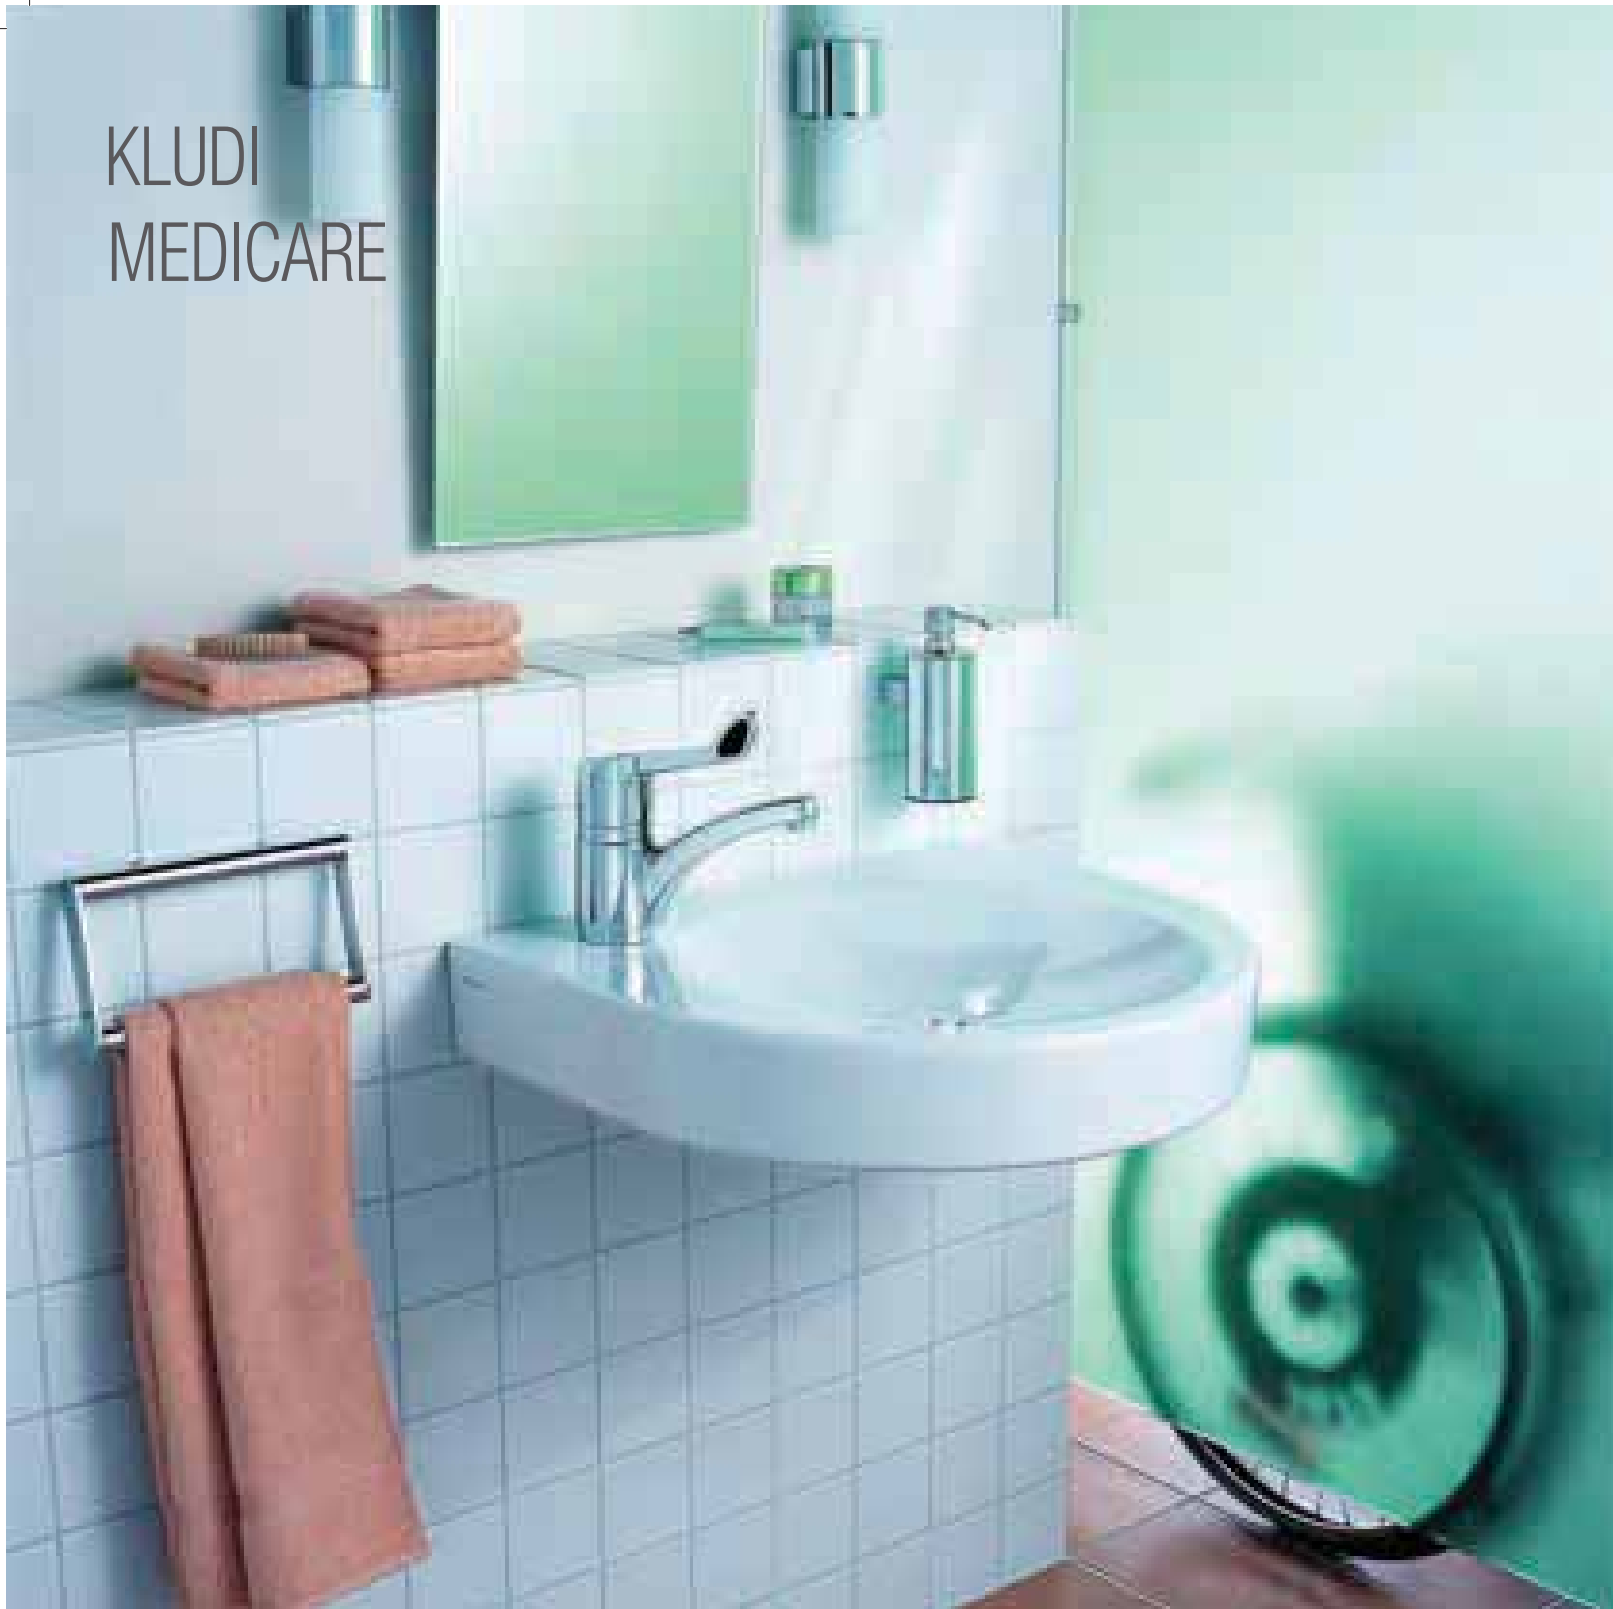

KLUDI MEDICARE