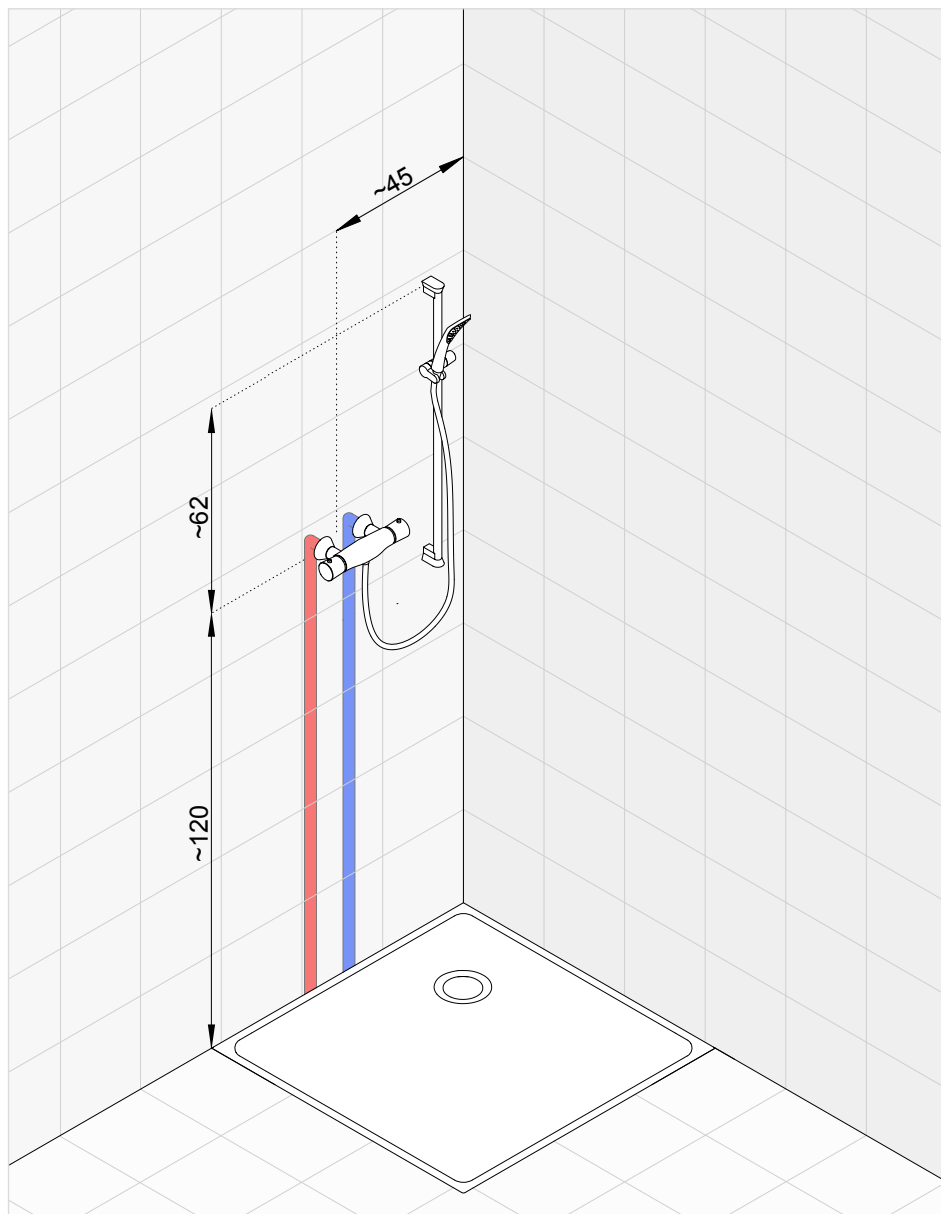

KLUDI Q-BEO *set number 7*

Thermostatic shower mixer with shower set

* Suggested way of installing the elements. All measurements in cm.