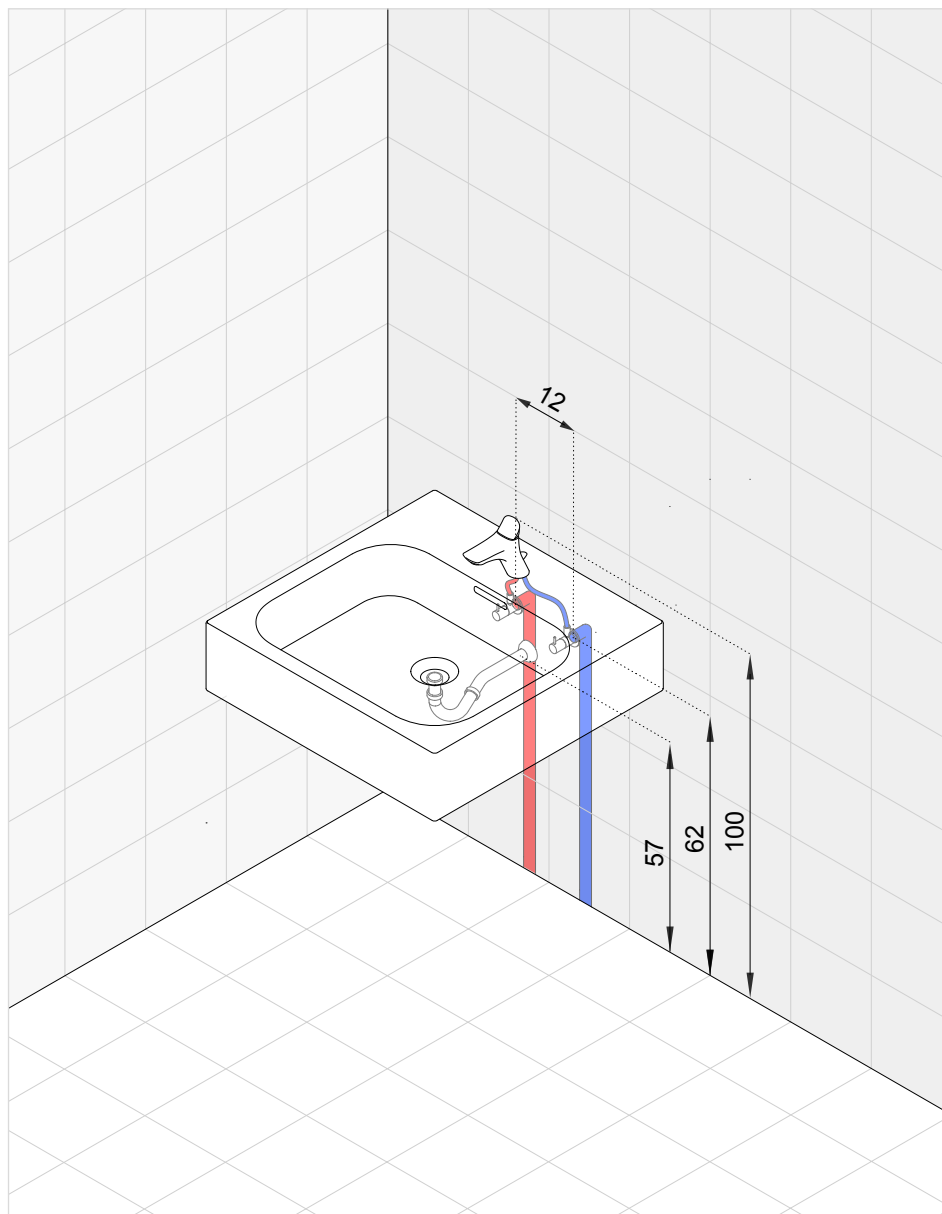

KLUDI AMBA *set number 13*

Single lever basin mixer

* Suggested way of installing the elements. All measurements in cm.