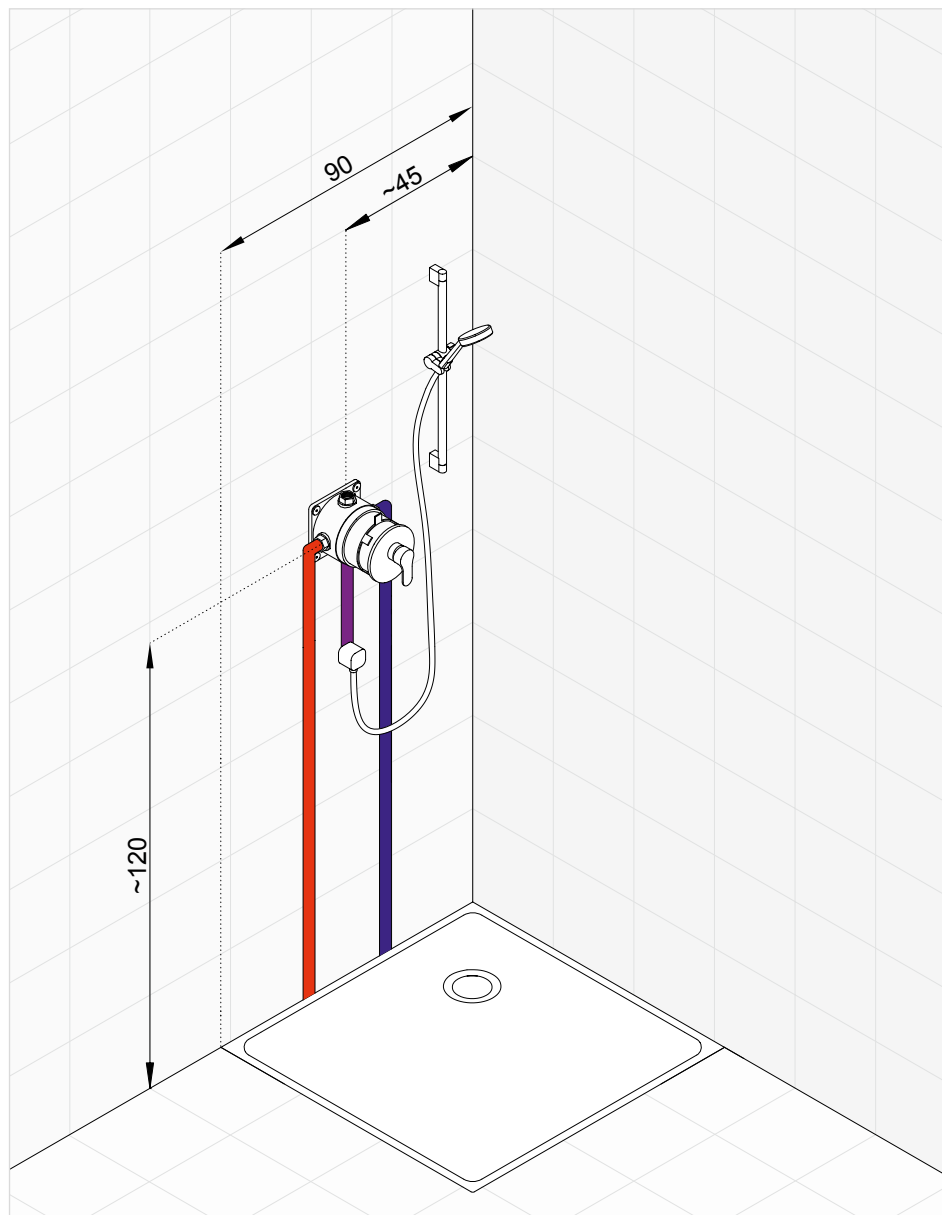

KLUDI OBJEKTA *set number 4*

Concealed single lever shower mixer with shower set

* Suggested way of installing the elements. All measurements in cm.