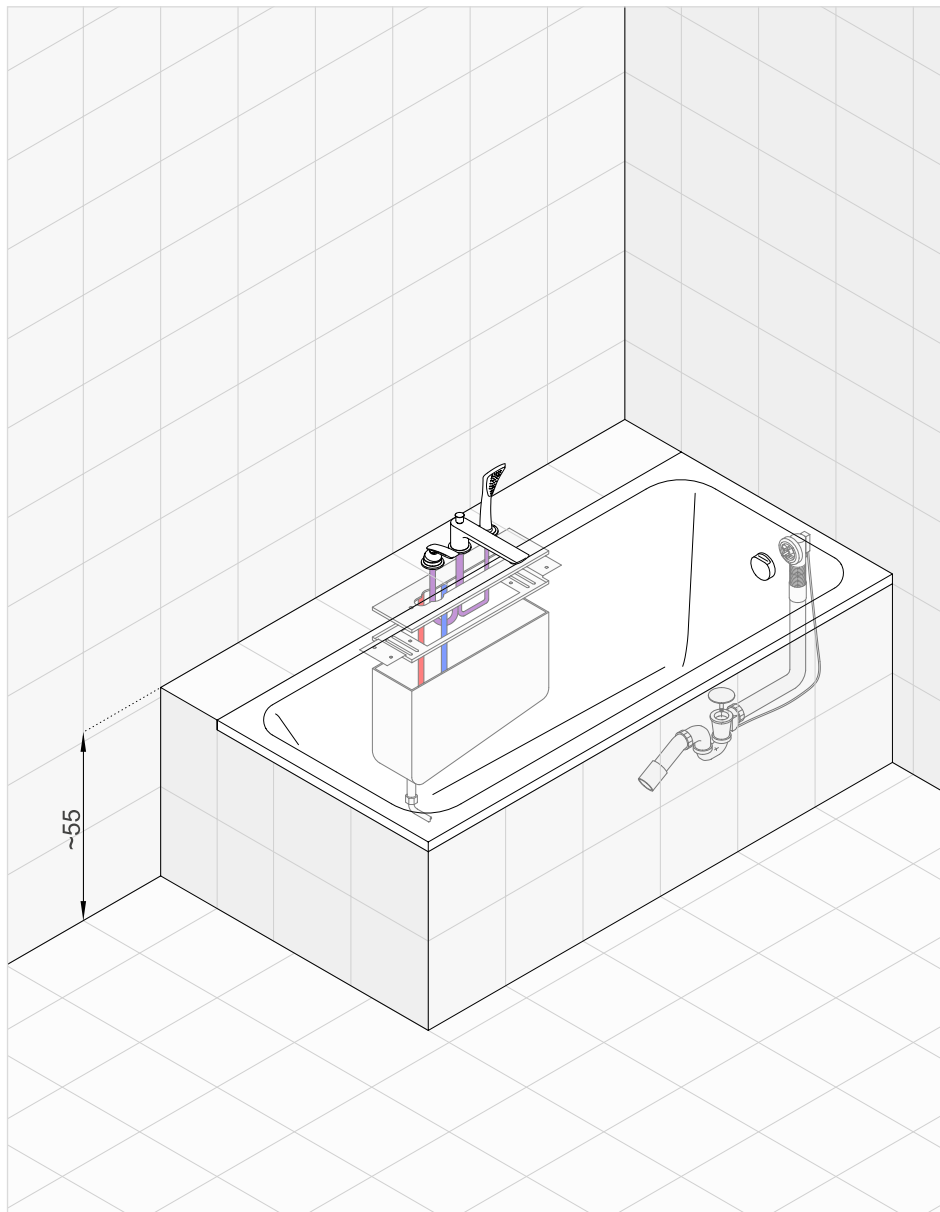

KLUDI BALANCE *set number 12*

Single lever bath- and shower mixer

* Suggested way of installing the elements. All measurements in cm.