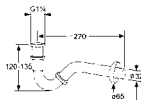

bidet P - trap 1 1/4

G 1 1/4 x 32 mm
with bent outlet 32 x 200 mm
with wall flange (escutcheon)

chrome

1031105-00