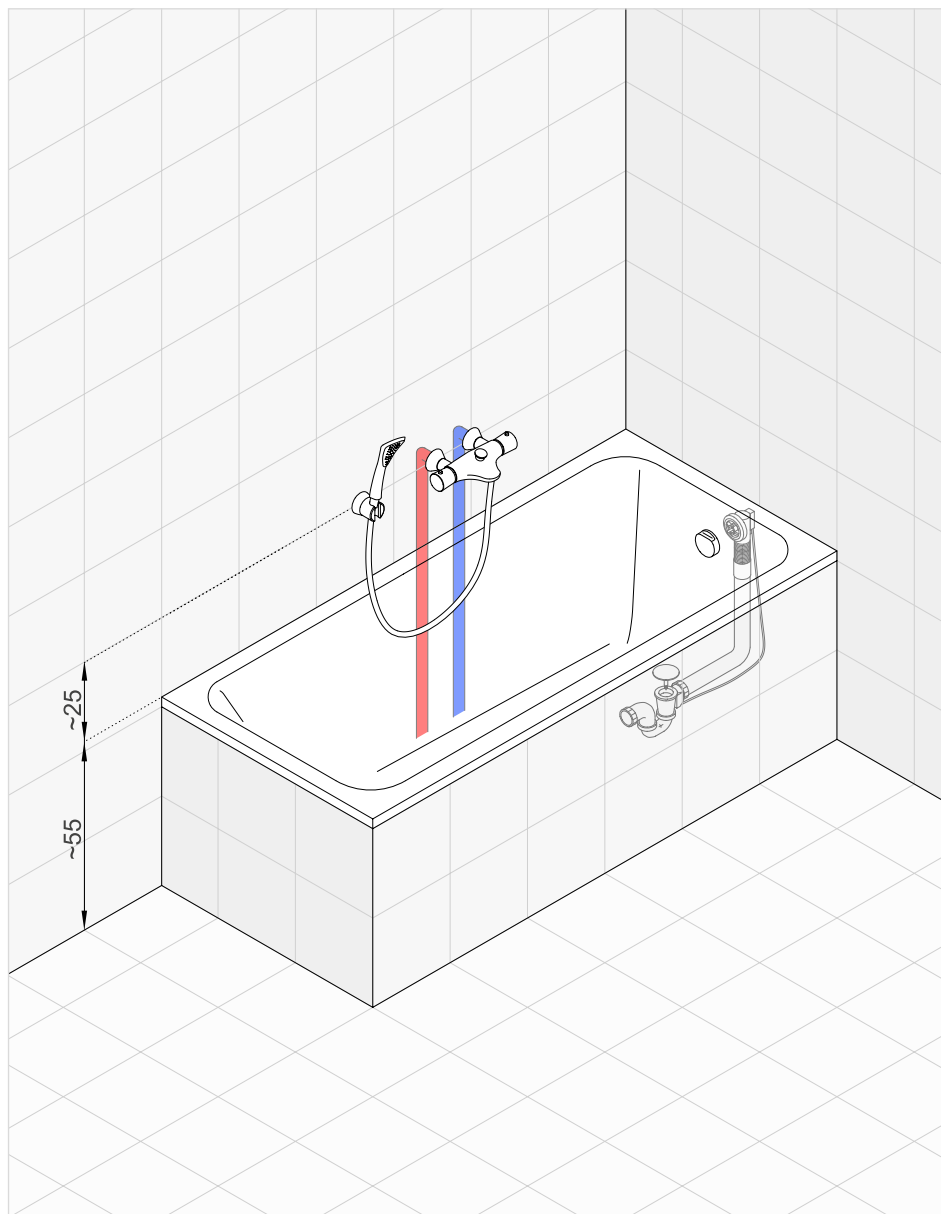

KLUDI BALANCE *set number 9*

Thermostatic shower mixer with KLUDI DUAL-SHOWER-SYSTEM

* Suggested way of installing the elements. All measurements in cm.

| Product | Product description | Surface | Article number |
|--|--|---------|----------------|
|   | KLUDI BALANCE thermostatic shower mixer DN 15 temperature control handle with hot water safety device 38° C 50 % water consumption regulation shower outlet G 1/2 protected against back flow | chrome | 352500575 |
|   | KLUDI FIZZ wall fastening with horizontally and vertically adjustable tube flow class BB two-way ceramic diverter water supply with flexible hose G 1/2 x G 1/2 x 800 mm horizontal and vertical adjustable slider KLUDI SUPARAFLEX SILVER-hose 6107205-00 with KLUDI FIZZ head shower 6757505-00 with KLUDI FIZZ 3S handshower DN 15 6770005-00 with mounting material without shower mixer | chrome | 6709105-00 |
|   | KLUDI TASSO 90 pop-up waste trim set | chrome | 7137005-00 |
|   | KLUDI TASSO 90 pop-up waste for flat shower tubs with 90 mm waste hole diameter | - | 2109100-00 |

KLUDI BALANCE *set number 10*

single lever bath- and shower mixer with bath-shower set and KLUDI ROTEXA 2000

* Suggested way of installing the elements. All measurements in cm.

| Product | Product description | Surface | Article number |
|---|---|------------------------|--|
|  | <p>KLUDI BALANCE single lever bath- and shower mixer DN 15 s-pointer aerator M 24 x 1D ceramic cartridge with hot water limitation protected against back flow</p> | chrome white/chrome | 524450575 524459175 |
|  | <p>KLUDI FIZZ bath-shower set KLUDI FIZZ 1S hand shower DN 15 quick and easy cleaning system flow class B with spray mode: volume connection G 1/2 fixed wall shower hook with screws and dowels KLUDI SUPARAFLEX SILVER/WHITE-hose G 1/2 x G 1/2 x 1250 mm plastic-coated with conical nuts with mounting material</p> | chrome white/chrome | 6765005-00 6765091-00 NEW |
|  | <p>KLUDI ROTEXA 2000 pop-up and overflow set G 1 1/2</p> | chrome | 2140705-00 |