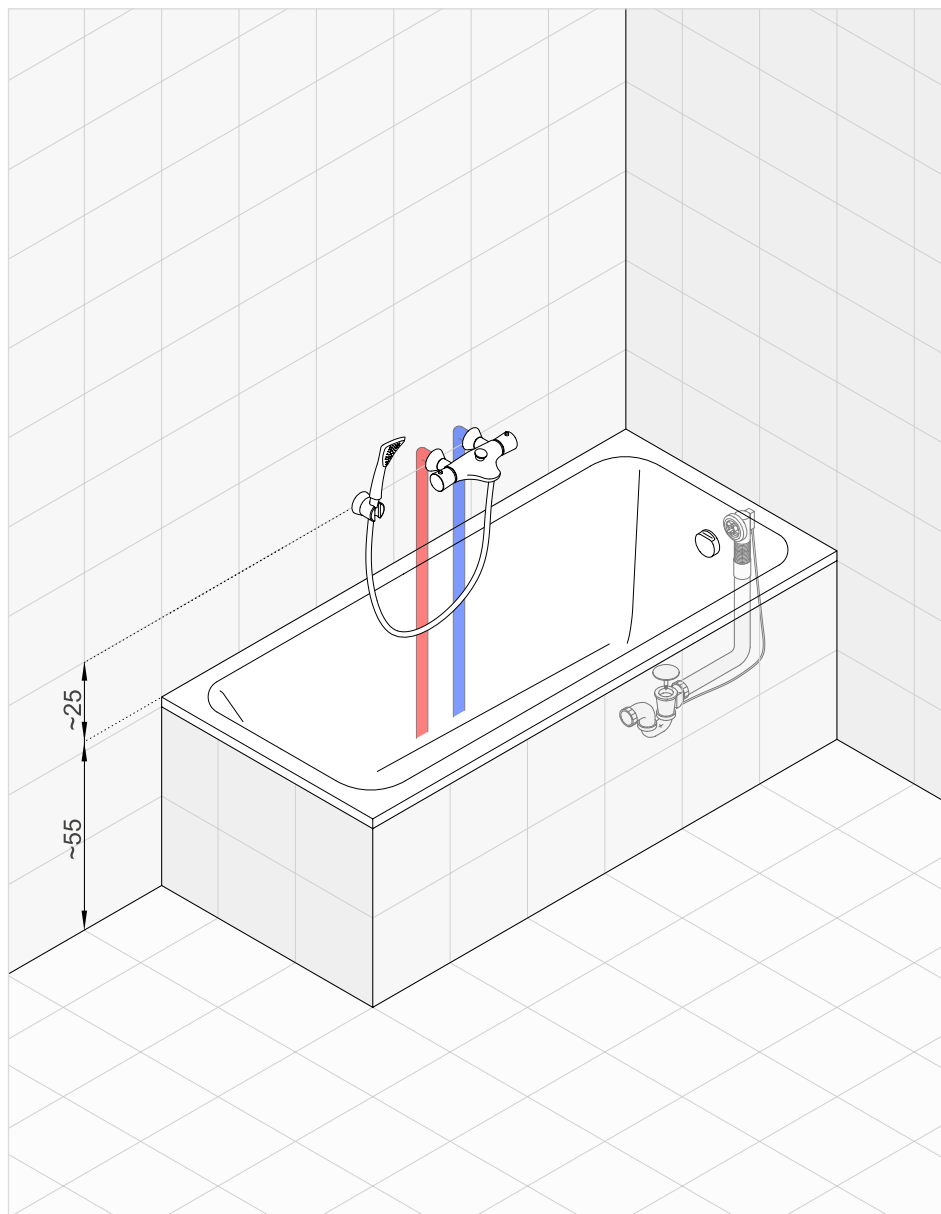

KLUDI OBJEKTA *set number 9*

Thermostatic shower mixer with KLUDI DUAL-SHOWER-SYSTEM

* Suggested way of installing the elements. All measurements in cm.

| Product | Product description | Surface | Article number |
|---|--|---------|--------------------------|
|   | KLUDI OBJEKTA thermostatic shower mixer DN 15 temperature control handle with hot water safety device 38° C 50 % water consumption regulation protected against back flow | chrome | 352000538 |
|   | KLUDI FRESHLINE DUAL-SHOWER-SYSTEM wall fastening with horizontally and vertically adjustable tube two-way ceramic diverter water supply with flexible hose G 1/2 x G 1/2 x 800 mm horizontal and vertical adjustable slider with KLUDI SUPARAFLEX shower hose G 1/2 x G 1/2 x 1600 mm with KLUDI FRESHLINE head shower 6751105-00 with KLUDI FRESHLINE 3S handshower DN 15 6790005-00 with mounting material without shower mixer | chrome | 6709005-00 NEW |
|   | KLUDI TASSO 90 pop-up waste trim set | chrome | 7137005-00 |
|   | KLUDI TASSO 90 pop-up waste for flat shower tubs with 90 mm waste hole diameter | - | 2109100-00 |

KLUDI OBJEKTA *set number 10*

Thermostatic bath- and shower mixer with bath-shower set

* Suggested way of installing the elements. All measurements in cm.

KLUDI OBJEKTA
 thermostatic bath- and shower
 mixer DN 15
 cascade aerator M 28 x 1
 temperature control handle with hot water
 safety device 38° C
 50 % water consumption regulation