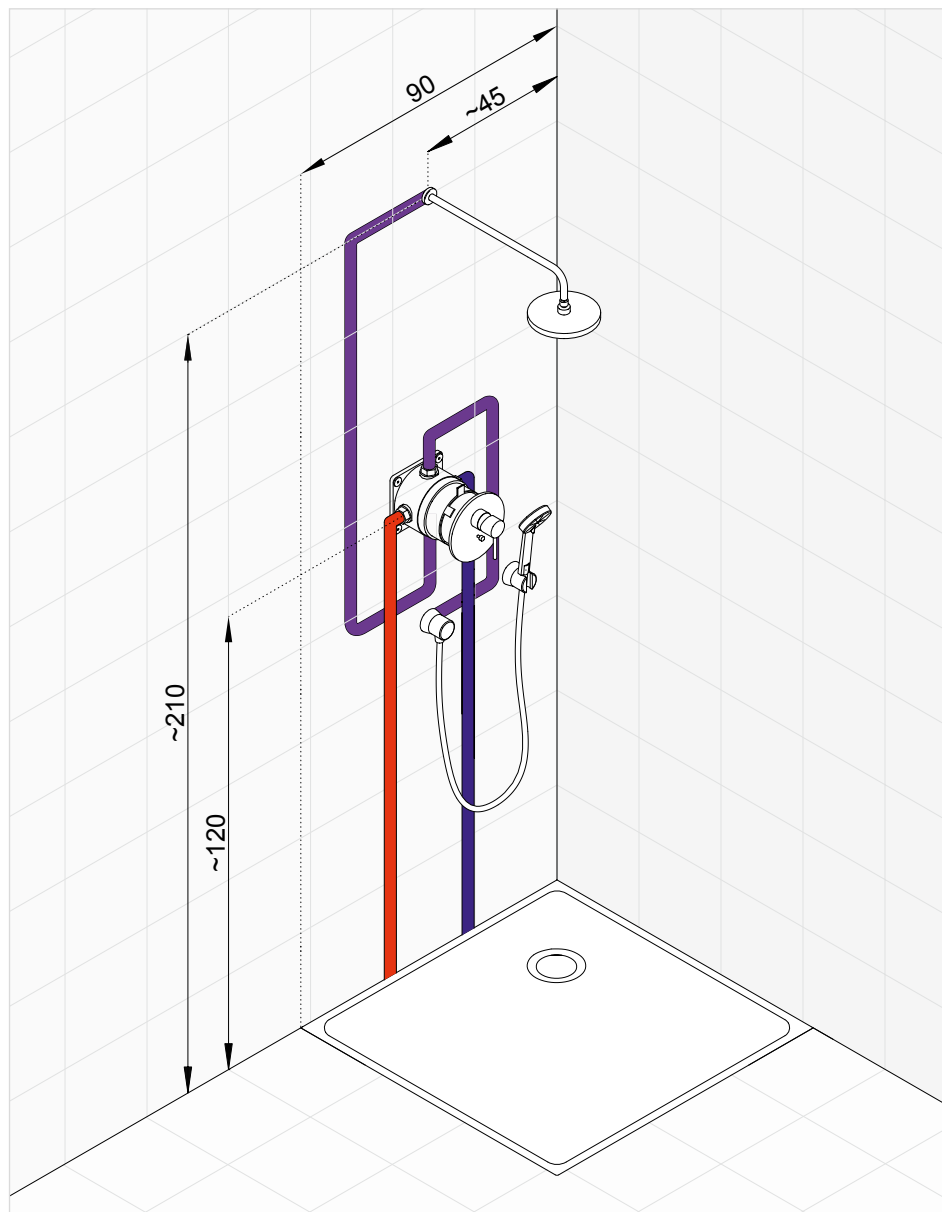

KLUDI BOZZ *set number 2*

Concealed single lever bath and shower mixer with head shower and bath-shower set

* Suggested way of installing the elements. All measurements in cm.