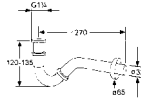

KLUDI AMBA
 single lever bidet mixer DN 15
 ball joint-cascade-aerator M 24 x 1
 ceramic cartridge Ø 28 mm
 pop-up waste G 1 1/4

chrome

532160575

bidet P - trap 1 1/4
 G 1 1/4 x 32 mm
 with bent outlet 32 x 200 mm
 with wall flange (escutcheon)