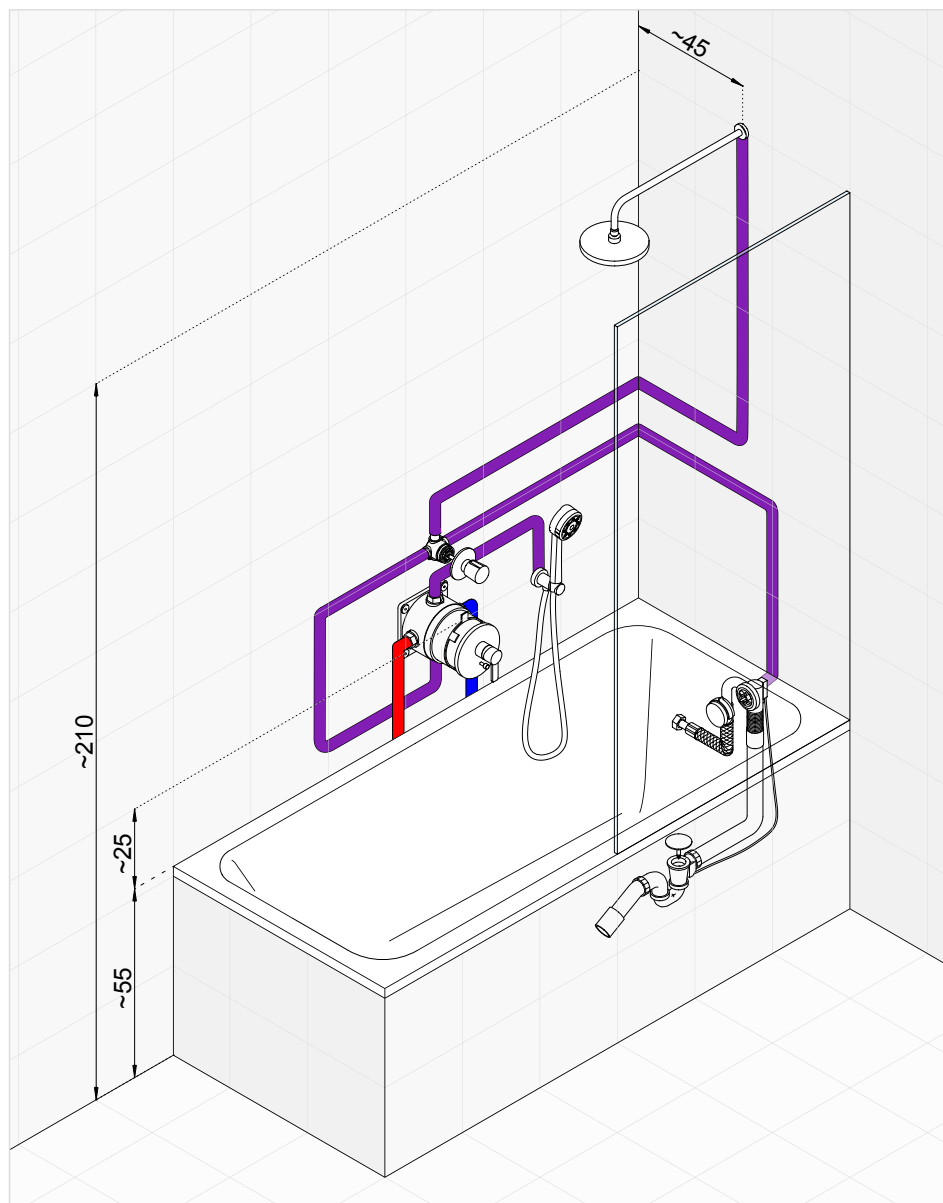

KLUDI ZENTA *set number 6*

Concealed single lever shower mixer with KLUDI ROTEXA MULTI

* Suggested way of installing the elements. All measurements in cm.