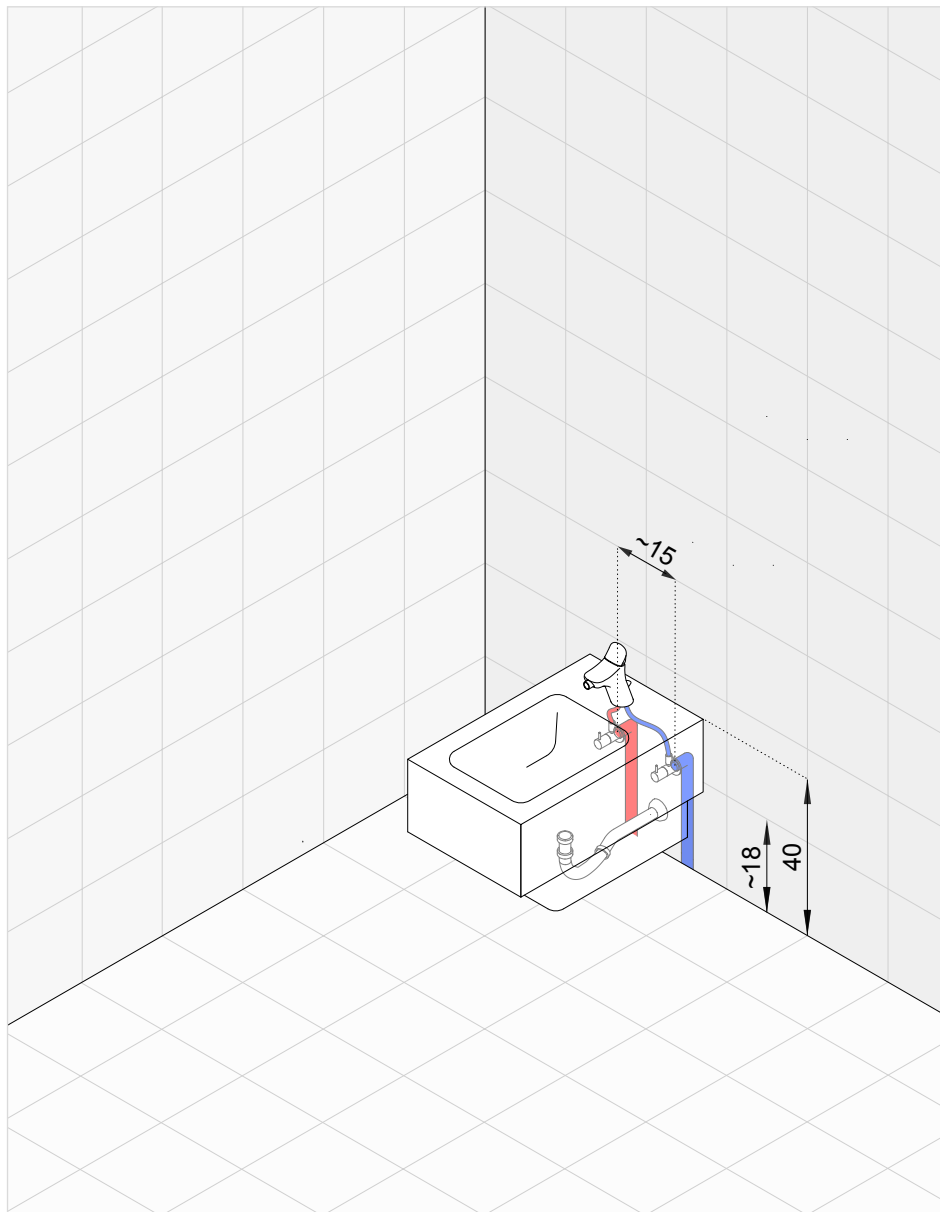

KLUDI Q-BEO *set number 12*

Single lever bidet mixer

* Suggested way of installing the elements. All measurements in cm.