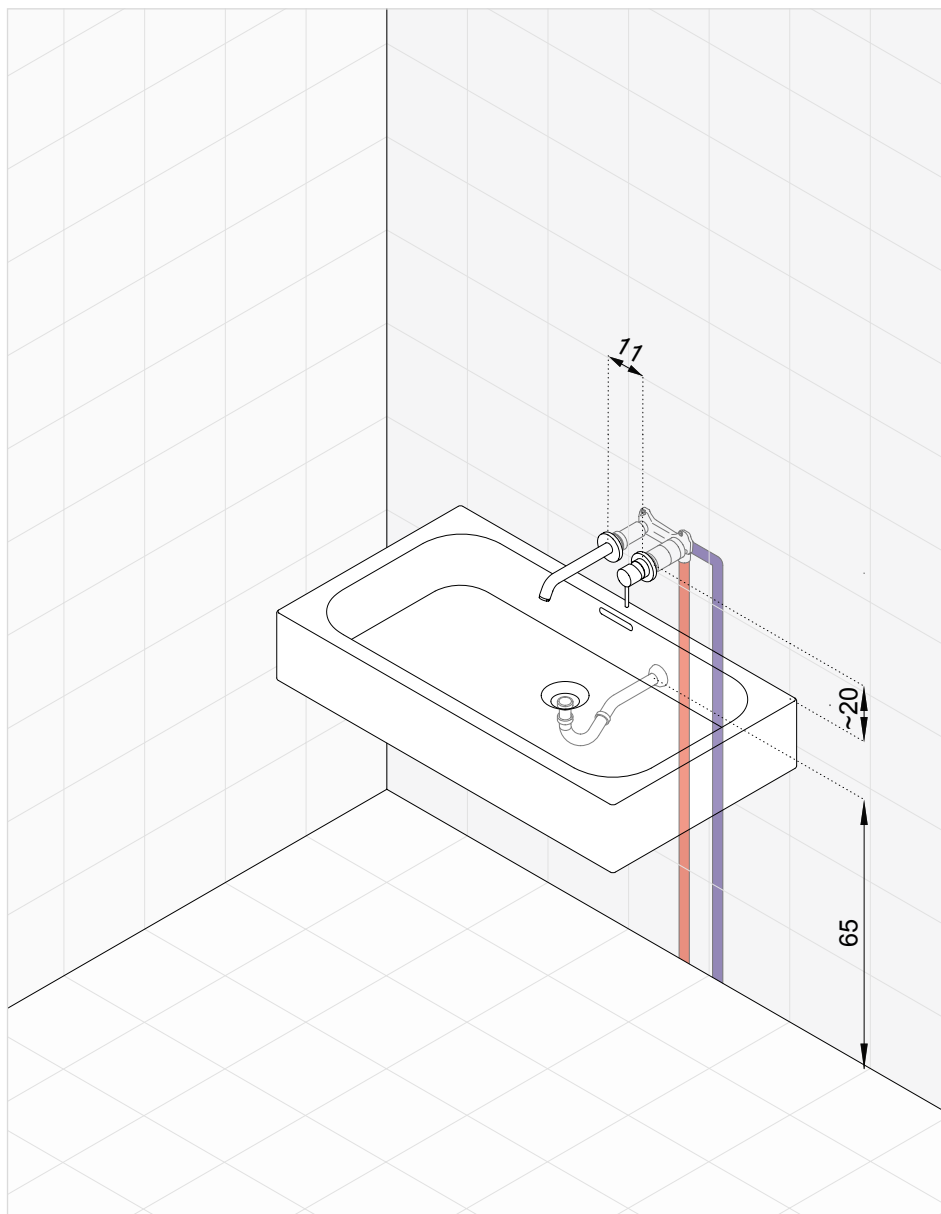

KLUDI ZENTA *set number 16*

Concealed two hole wall mounted basin mixer

* Suggested way of installing the elements. All measurements in cm.