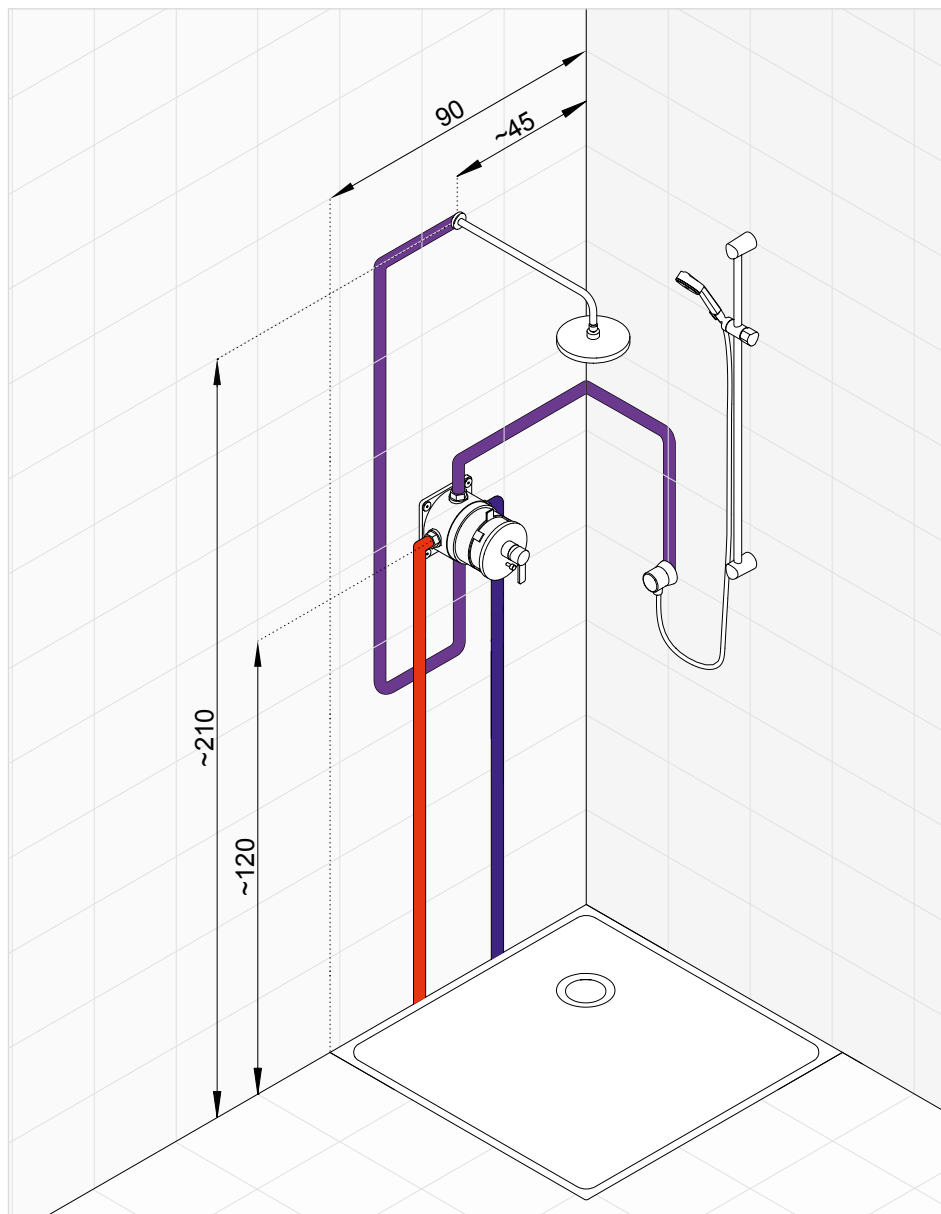

KLUDI ZENTA *set number 1*

Concealed single lever bath and shower mixer with head shower and shower set

* Suggested way of installing the elements. All measurements in cm.

| Product | Product description | Surface | Article number |
|---|--|--|--|
|   | KLUDI ZENTA concealed single lever bath and shower mixer | chrome black/chrome white/chrome | 386500575 386508675 386509175 |
|   | KLUDI FLEXX.BOXX concealed unit DN 20 with flushing set | - | 88011 |
|   | KLUDI A-QA shower arm DN 15 for head shower DN 15 projection 400 mm with push-on rosette diameter 55 mm | chrome | 6651405-00 |
|   | KLUDI A-QA head shower DN 15 Ø 245 mm | chrome | 6651105-00 |
|   | KLUDI ZENTA shower set 2S L = 900 mm KLUDI ZENTA wall rail KLUDI ZENTA 2S hand shower DN 15 adjustable to two spray patterns: shower spray smooth spray with KLUDI LOGOFLEX-hose G 1/2 x G 1/2 x 1600 mm with conical nuts | chrome | 6074005-00 |
|   | wall supply DN 15 with wall-compensation ring | chrome white | 6306005-00 6306043-00 NEW |