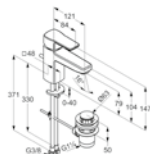

KLUDI Q-BEO
 single lever basin mixer DN 15
 s-pointer aerator M 24 x 1
 ceramic cartridge with hot water limitation
 pop-up waste G 1 1/4
 flexible hoses G 3/8

chrome

500230565

NEW

P-trap G 1 1/4
 G 1 1/4 x 32 mm, standard model
 with bent outlet 32 x 200 mm
 with wall flange (escutcheon)