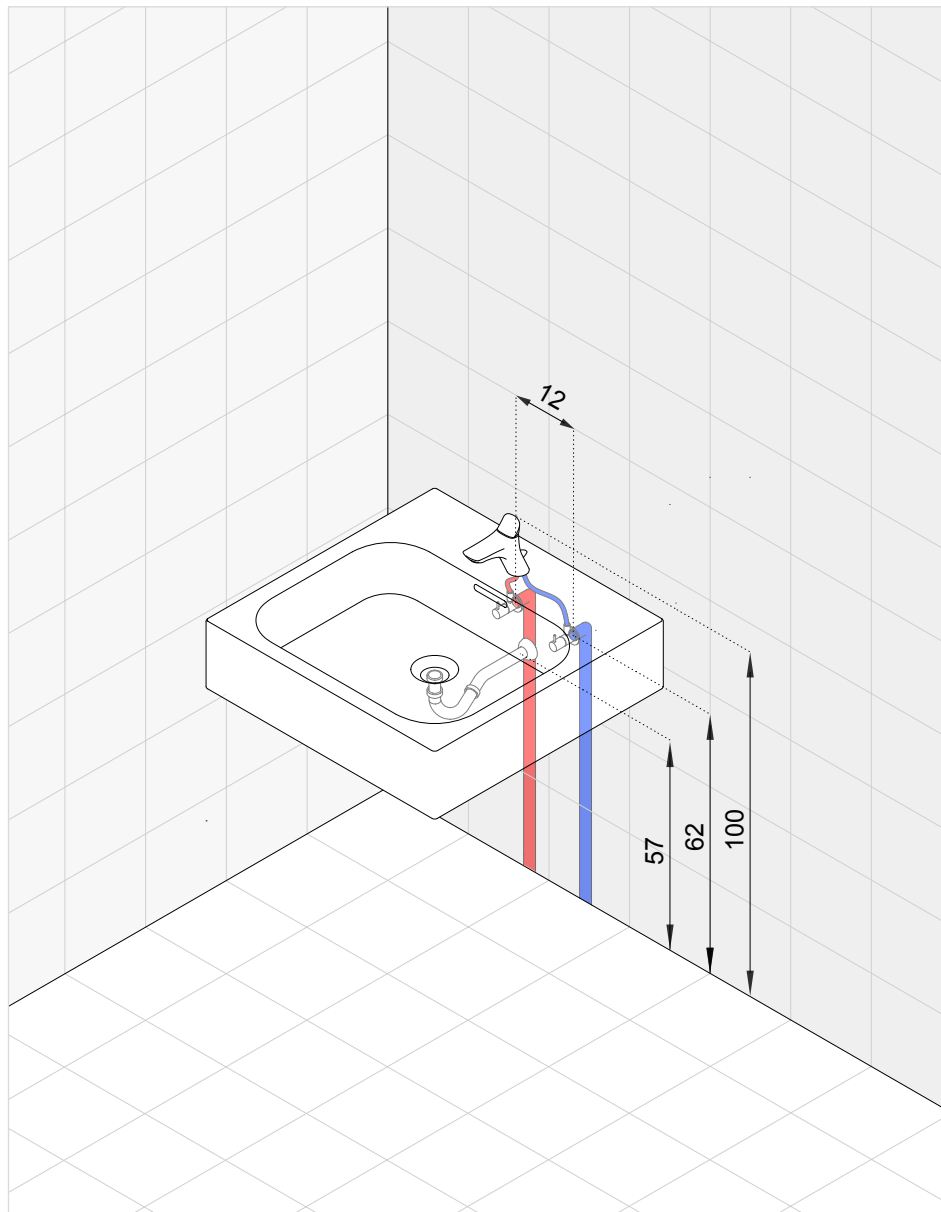

KLUDI OBJEKTA *set number 11*

Single lever basin mixer

* Suggested way of installing the elements. All measurements in cm.