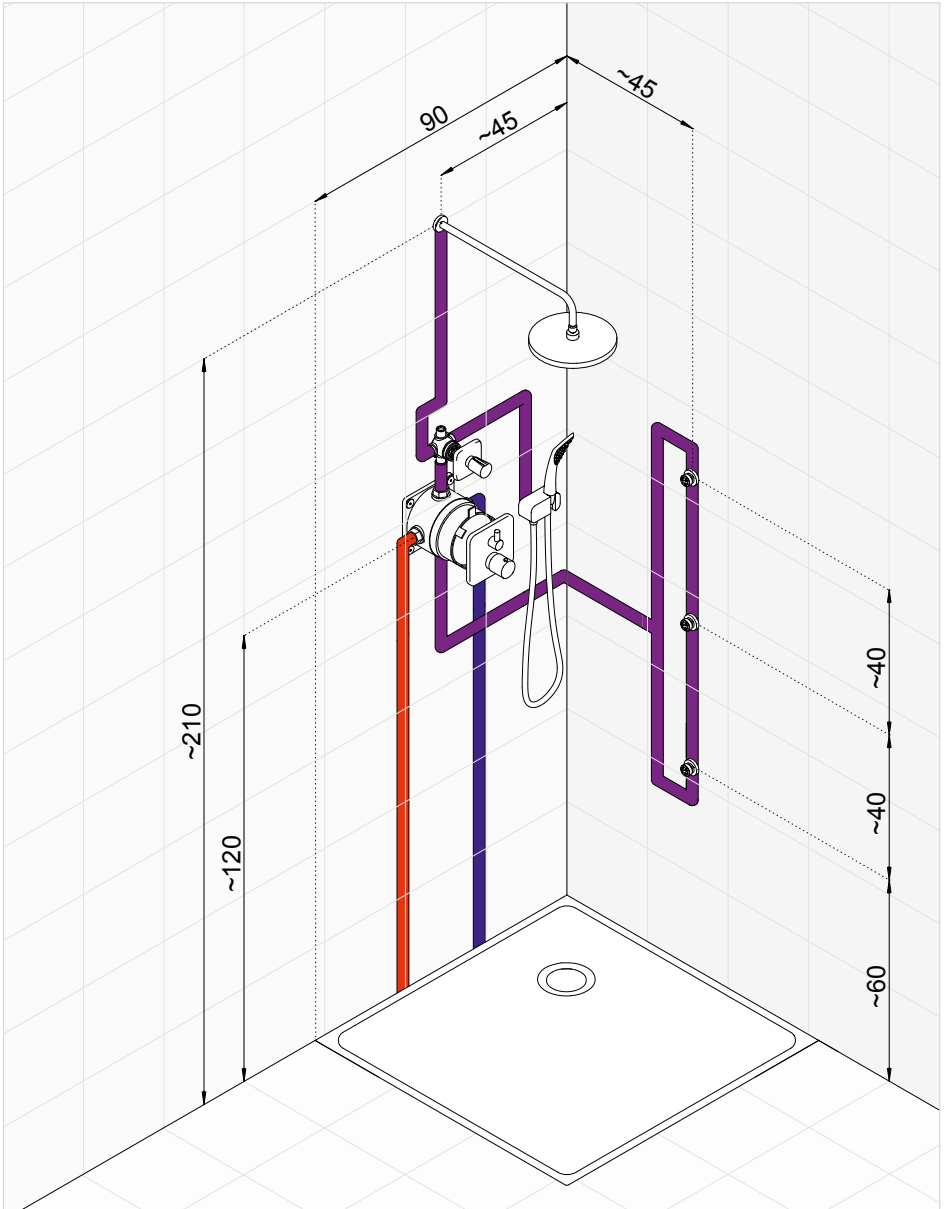

KLUDI AMBA *set number 3*

Concealed thermostatic bath- and shower mixer with head shower, bath-shower set and side shower

* Suggested way of installing the elements. All measurements in cm.