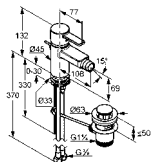

KLUDI ZENTA

single lever bidet mixer DN 10
ball joint-cascade-aerator M 24 x 1
ceramic cartridge with hot water limitation
pop-up waste G 1 1/4
flexible hoses G 3/8

chrome
black/chrome
white/chrome

385300575
385308675
385309175