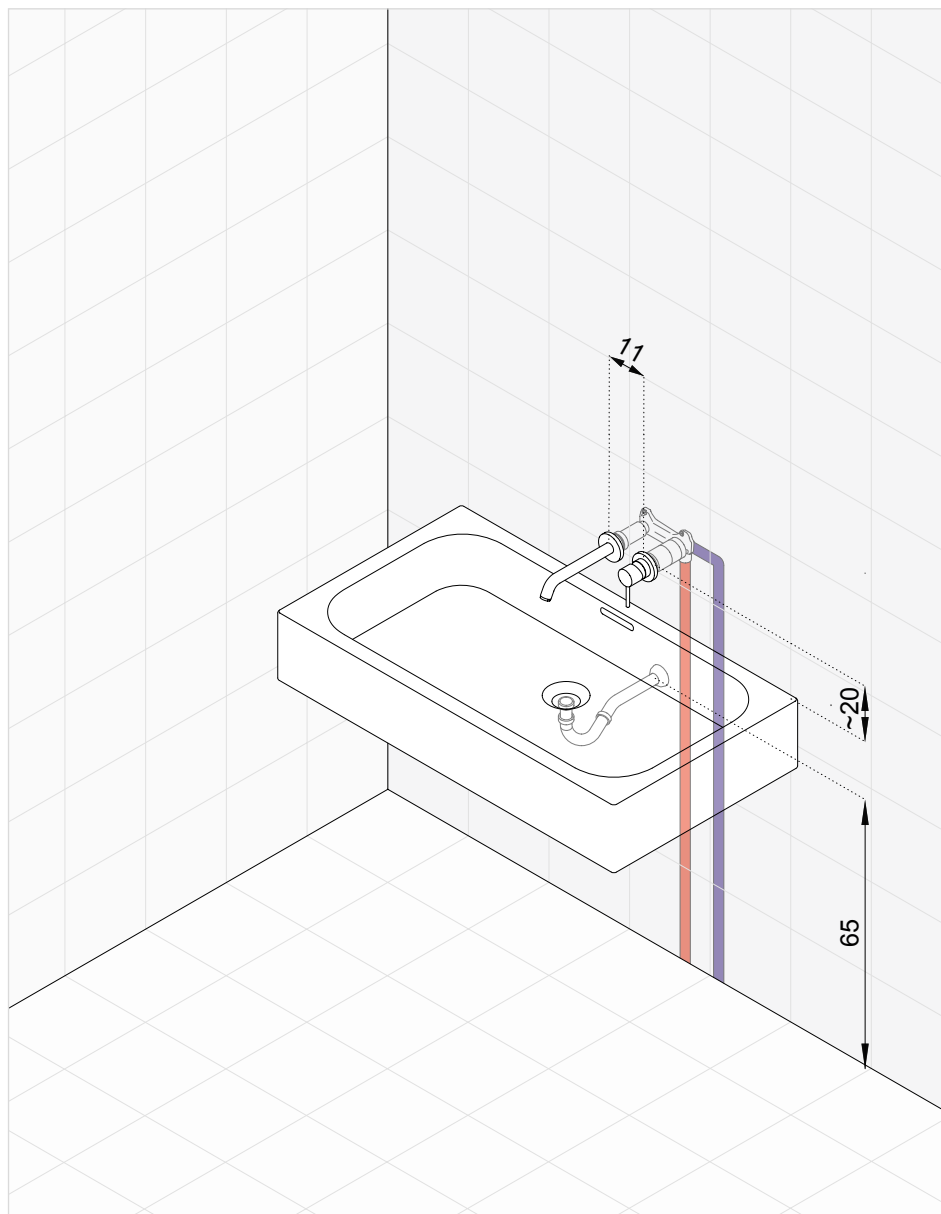

KLUDI BALANCE *set number 15*

Concealed two hole wall mounted basin mixer

* Suggested way of installing the elements. All measurements in cm.