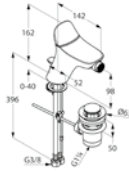

Product	Product description	Surface	Article number

KLUDI AMBA
single lever bidet mixer DN 15
ball joint-cascade-aerator M 24 x 1
ceramic cartridge Ø 28 mm
pop-up waste G 1 1/4

chrome

532160575