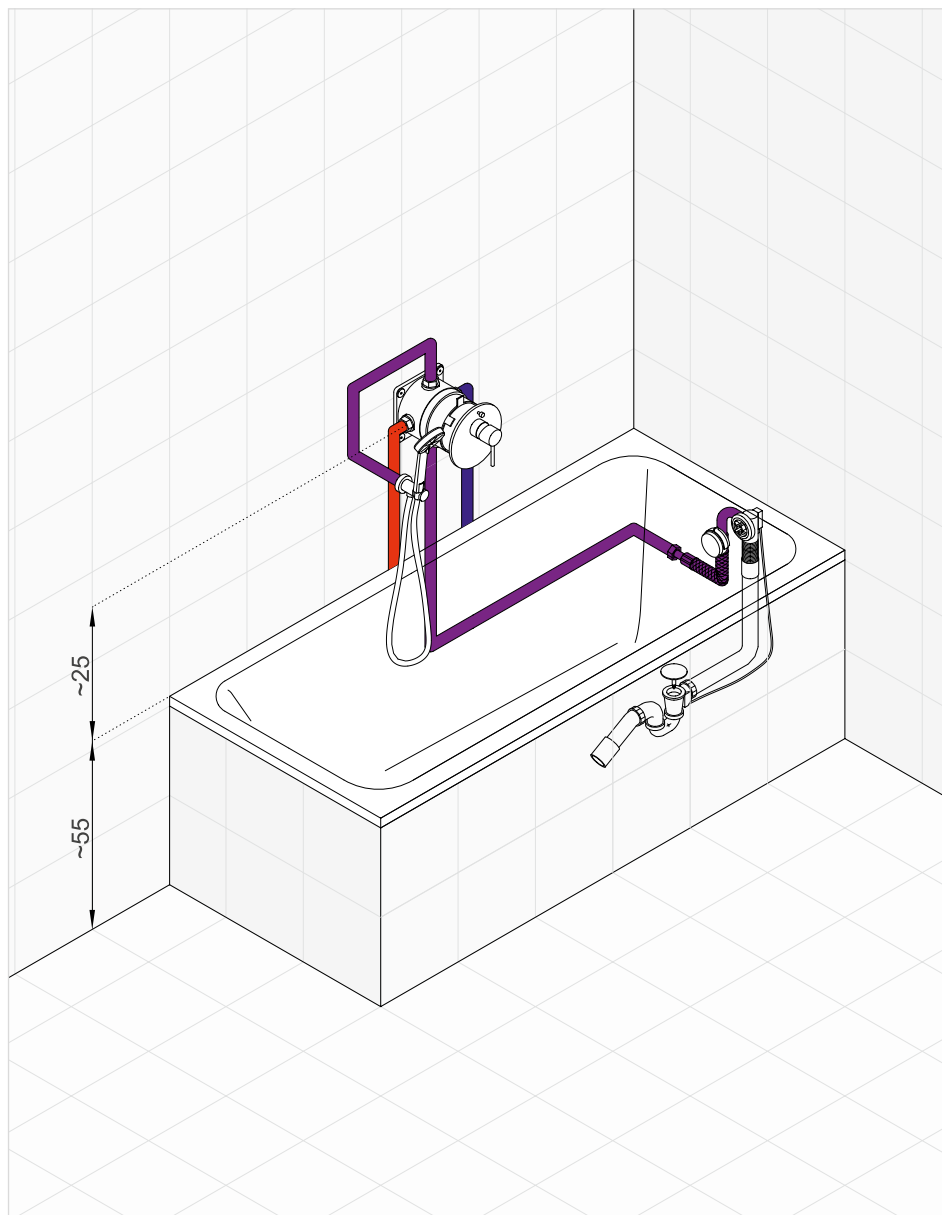

KLUDI BOZZ *set number 6*

Concealed single lever bath-shower set with KLUDI ROTEXA MULTI and bath-shower set

* Suggested way of installing the elements. All measurements in cm.