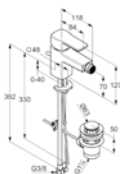

chrome

1025005-00

KLUDI Q-BEO *set number 12*

Single lever bidet mixer

* Suggested way of installing the elements. All measurements in cm.

**KLUDI Q-BEO**

single lever bidet mixer DN 15
ball joint-cascade-aerator M 24 x 1
ceramic cartridge with hot water limitation
pop-up waste G 1 1/4
flexible hoses G 3/8