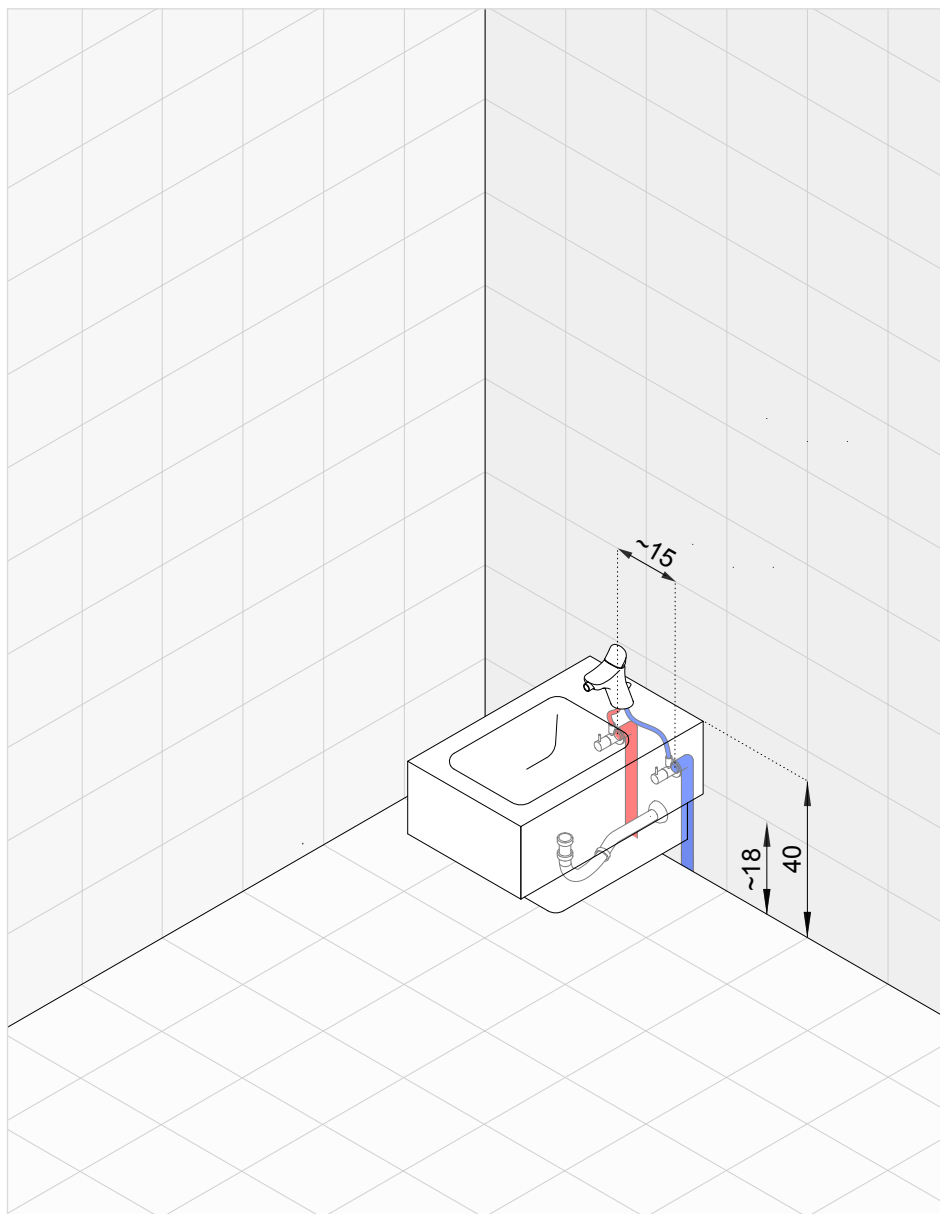

KLUDI ZENTA *set number 17*

Single lever bidet mixer

* Suggested way of installing the elements. All measurements in cm.