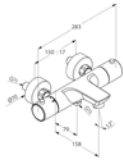

KLUDI OBJEKTA
thermostatic bath- and shower
mixer DN 15
cascade aerator M 28 x 1
temperature control handle with hot water
safety device 38° C
50 % water consumption regulation

chrome

352010538

NEW