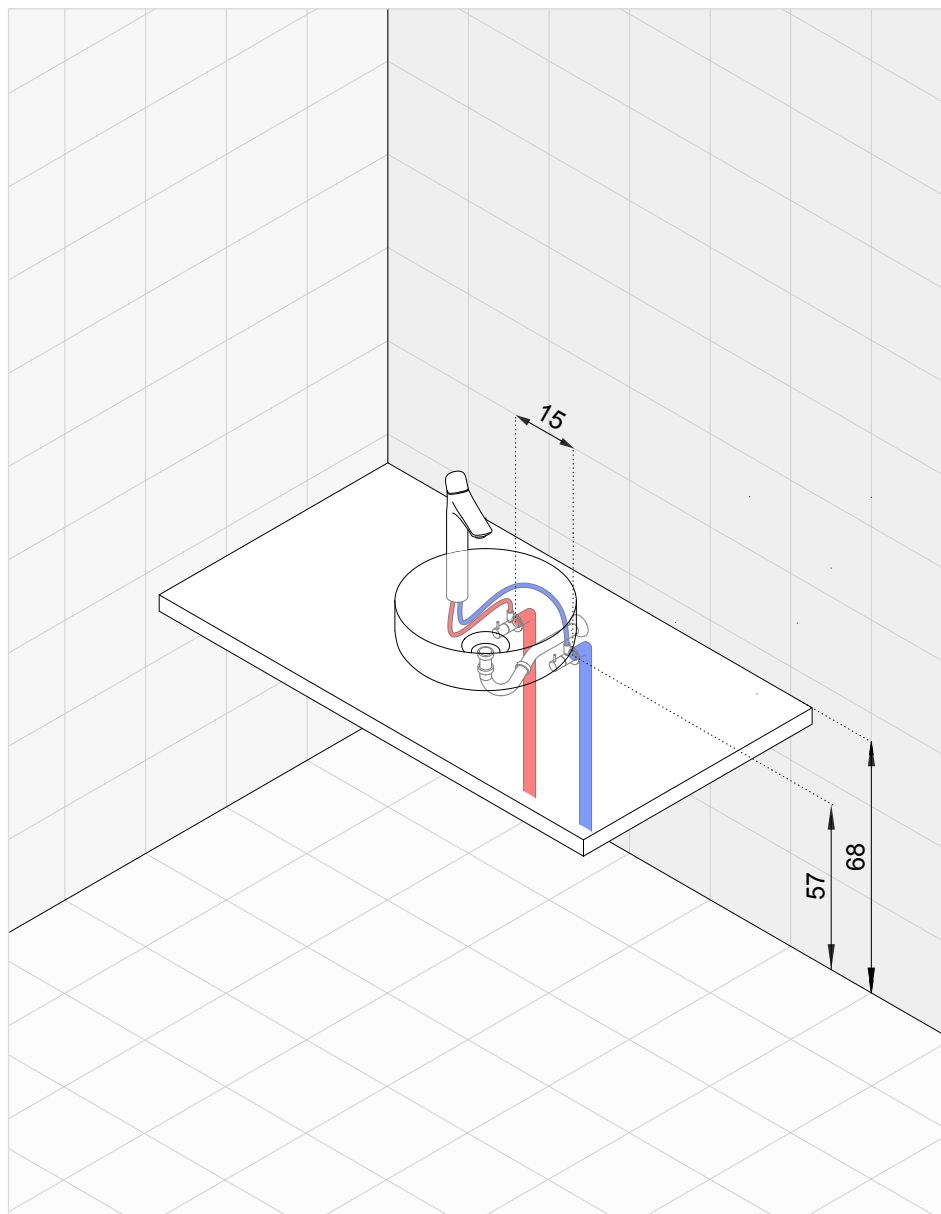

KLUDI ZENTA *set number 15*

Single lever washbowl mixer

* Suggested way of installing the elements. All measurements in cm.