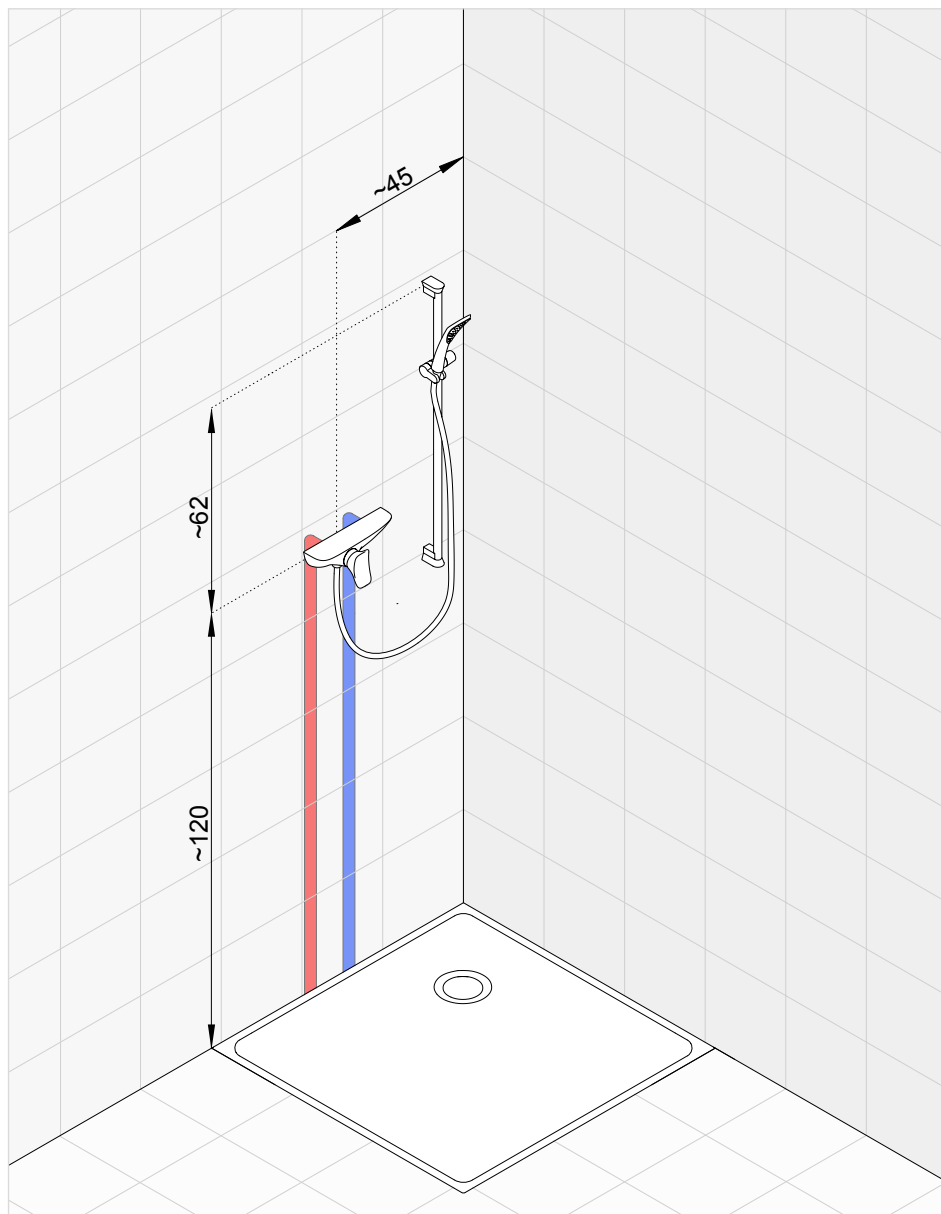

KLUDI Q-BEO *set number 6*

Single lever shower mixer with shower set

* Suggested way of installing the elements. All measurements in cm.

| Product | Product description | Surface | Article number |
|---|---|---------|--------------------------------|
|   | KLUDI Q-BEO single lever shower mixer DN 15 ceramic cartridge with hot water limitation protected against back flow | chrome | 507140565 NEW |
|   | KLUDI Q-BEO hand shower quick and easy cleaning system with shower-spray swivelling shower head low-aerosol connection G 1/2 | chrome | 5010005-00 |
|   | KLUDI Q-BEO wall rail L = 900 mm swivel wall-mounted rail with horizontally slider over wall rail and vertical above pass adjustable shower hose G 1/2 x G 1/2 x 1600 mm without hand shower | chrome | 5012005-00 |
|   | KLUDI TASSO 90 pop-up waste trim set | chrome | 7137005-00 |
|   | KLUDI TASSO 90 pop-up waste for flat shower tubs with 90 mm waste hole diameter | - | 2109100-00 |