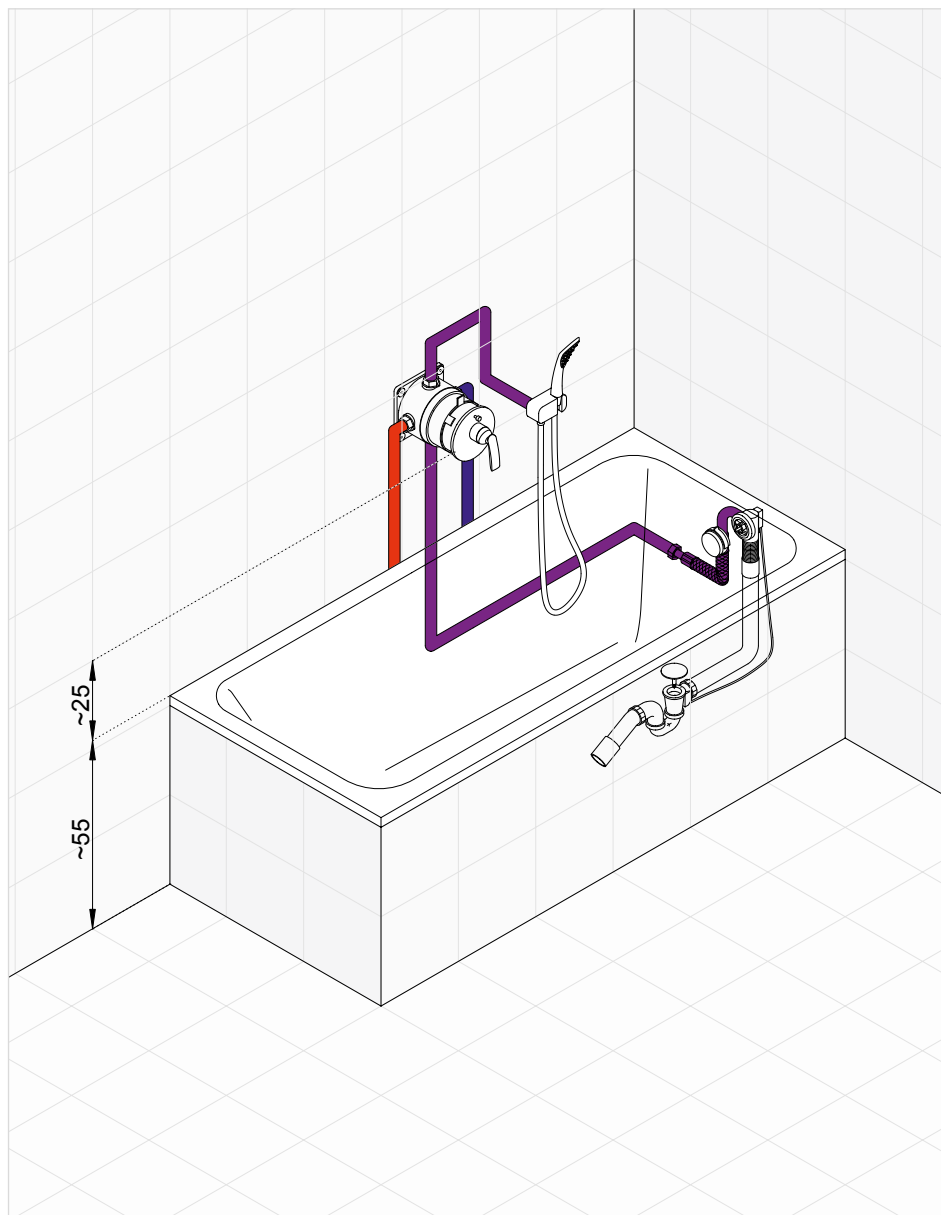

KLUDI BALANCE *set number 7*

Concealed single lever bath and shower mixer, bath-shower set and KLUDI ROTEXA MULTI

* Suggested way of installing the elements. All measurements in cm.