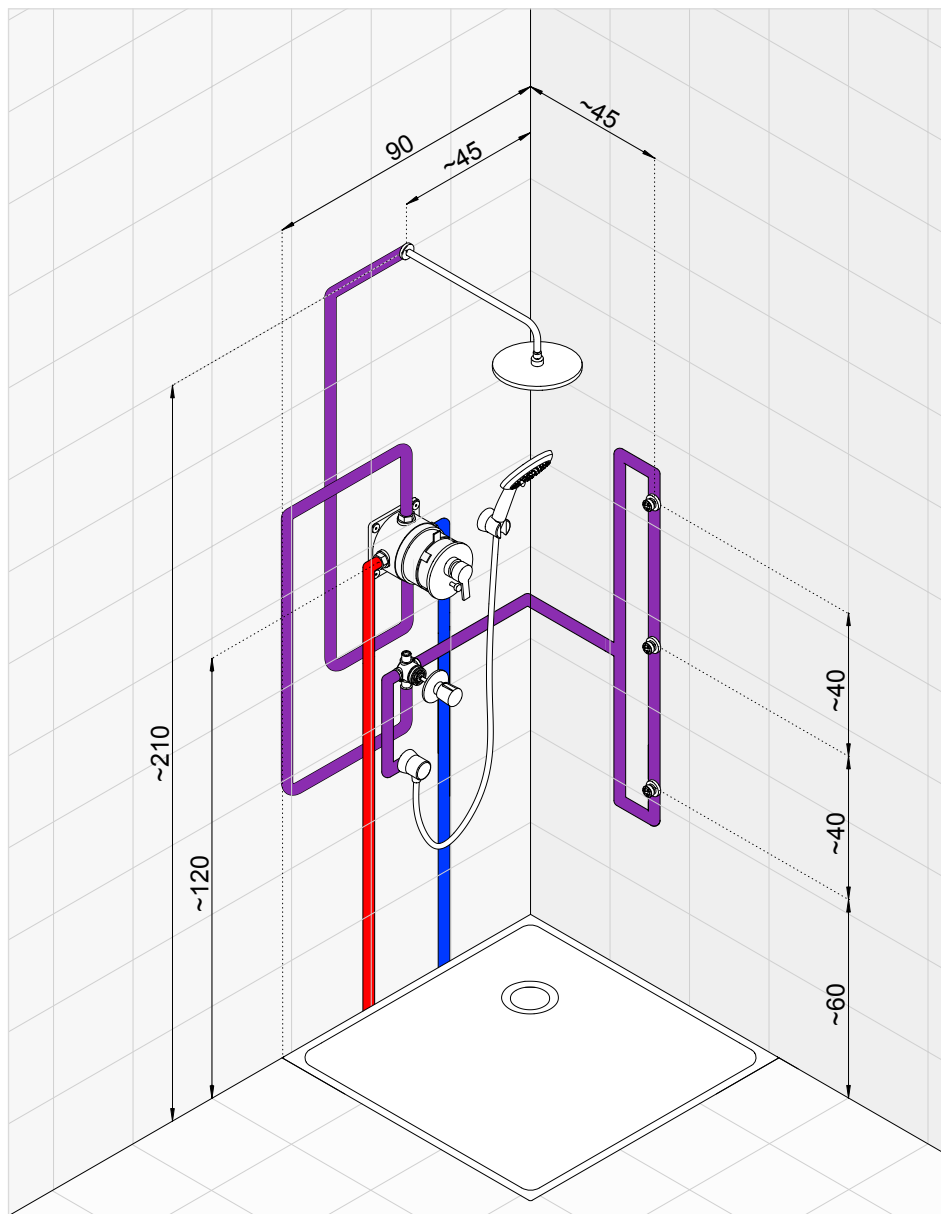

KLUDI OBJEKTA *set number 3*

Concealed single lever bath and shower mixer with head shower, bath-shower set and side shower

* Suggested way of installing the elements. All measurements in cm.