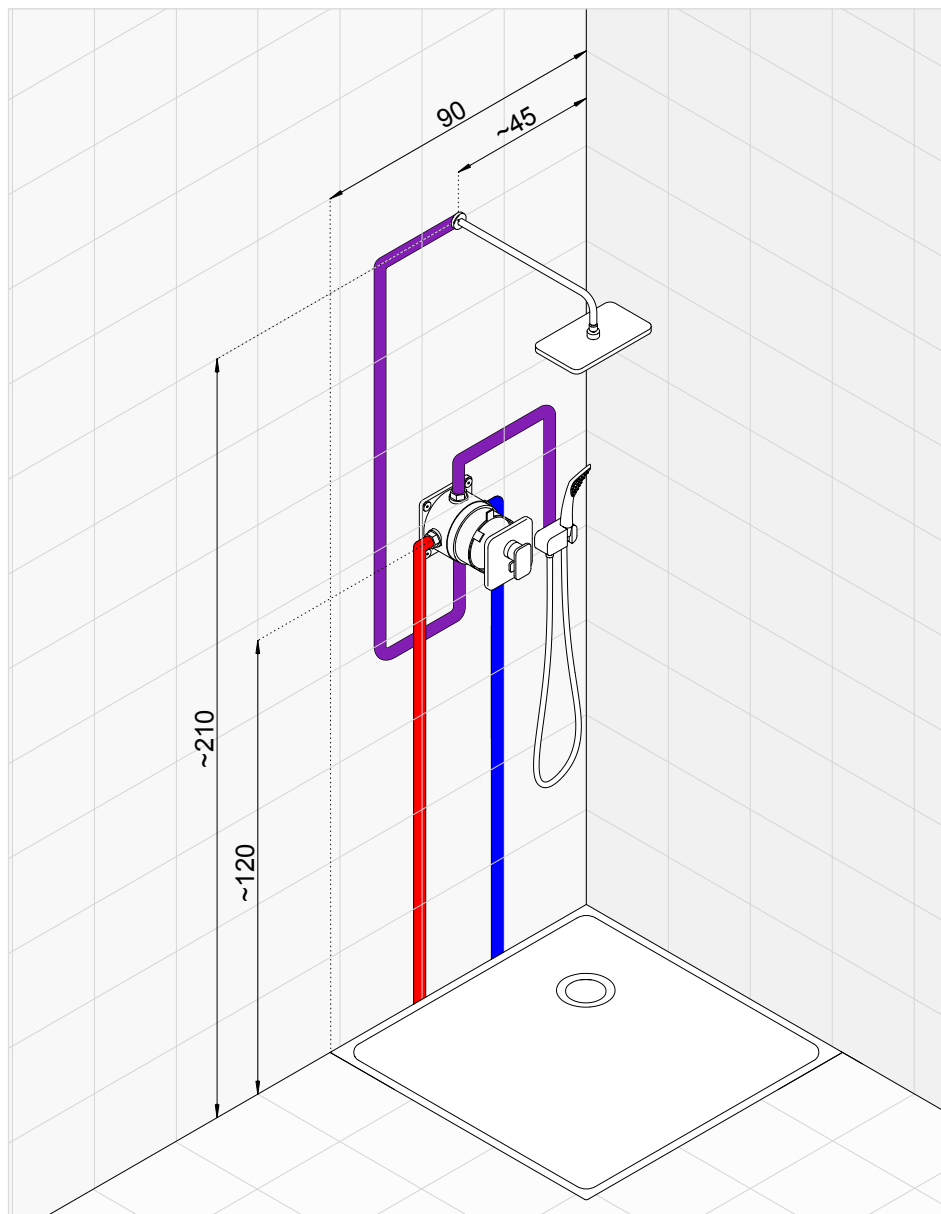

KLUDI BALANCE *set number 2*

Concealed thermostatic bath- and shower mixer with head shower and bath-shower set

* Suggested way of installing the elements. All measurements in cm.