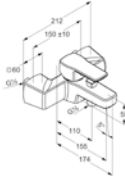

KLUDI Q-BEO
single lever bath- and shower
mixer DN 15
s-pointer aerator M 24 x 1
ceramic cartridge with hot water limitation
protected against back flow

chrome

504430565

NEW