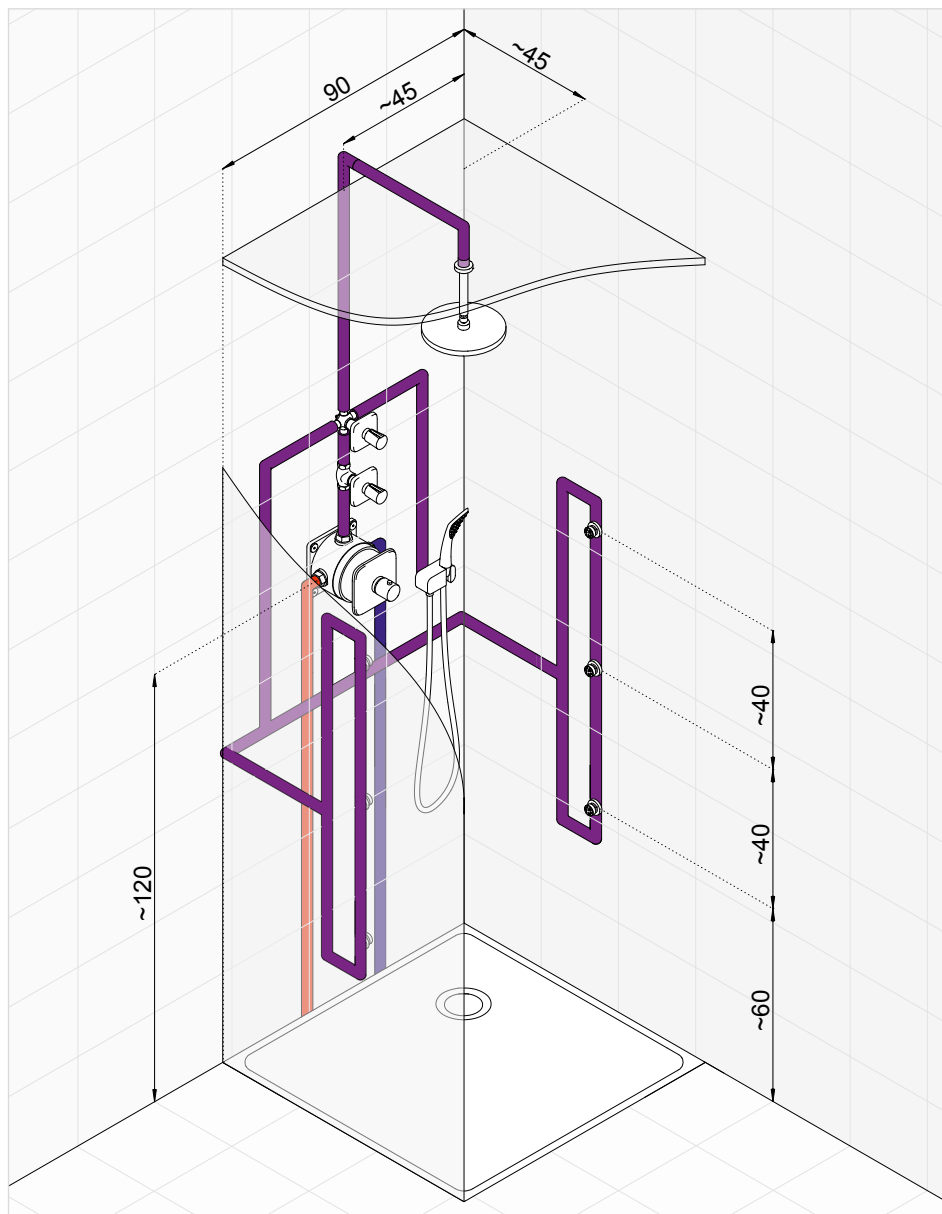

KLUDI AMBA *set number 4*

Concealed thermostatic mixer with bath-shower set and side shower

* Suggested way of installing the elements. All measurements in cm.