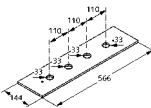

visible mounting plate

for combination with mounting plate 76148
and assembly package 74662, 74794

chrome

1602105