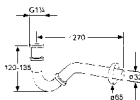

bidet P - trap 1 1/4

G 1 1/4 x 32 mm
with bent outlet 32 x 200 mm
with wall flange (escutcheon)

chrome

1031105-00