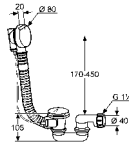

KLUDI ROTEXA 2000
pop-up and overflow set G 1 1/2

chrome 2140705-00