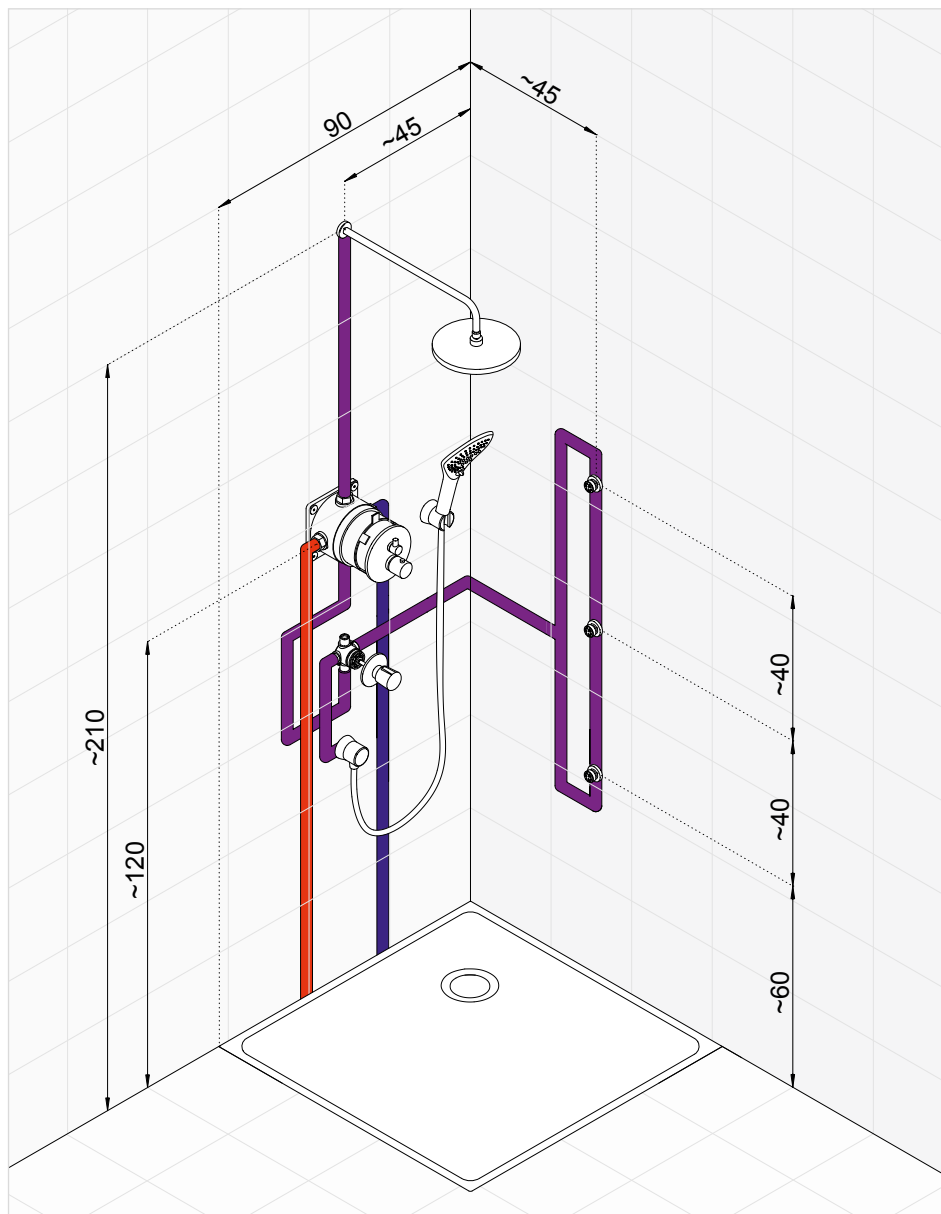

KLUDI BALANCE *set number 3*

Concealed thermostatic bath- and shower mixer with head shower, bath-shower set and side shower

* Suggested way of installing the elements. All measurements in cm.