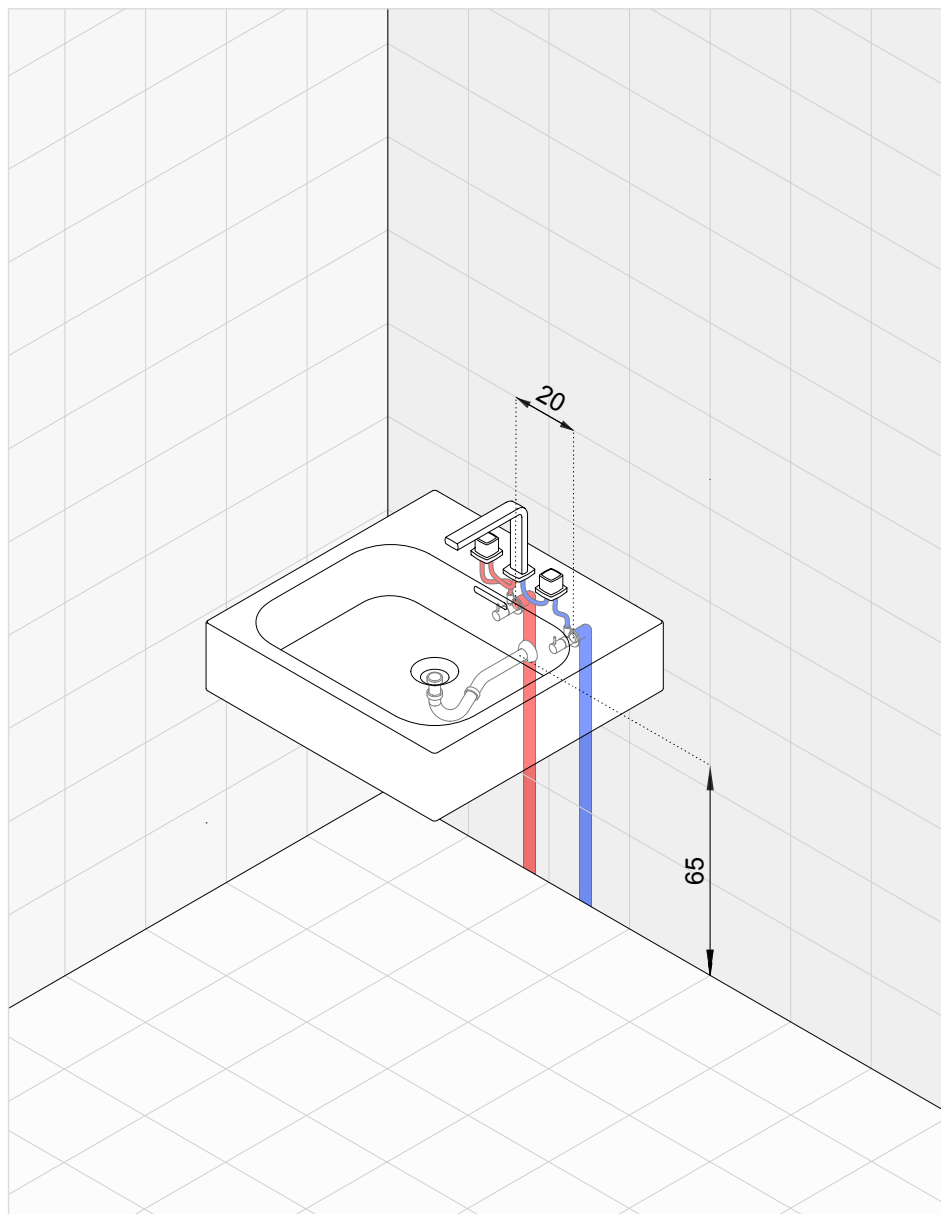

KLUDI BOZZ *set number 14*

Basin mixer for three hole assembling

* Suggested way of installing the elements. All measurements in cm.