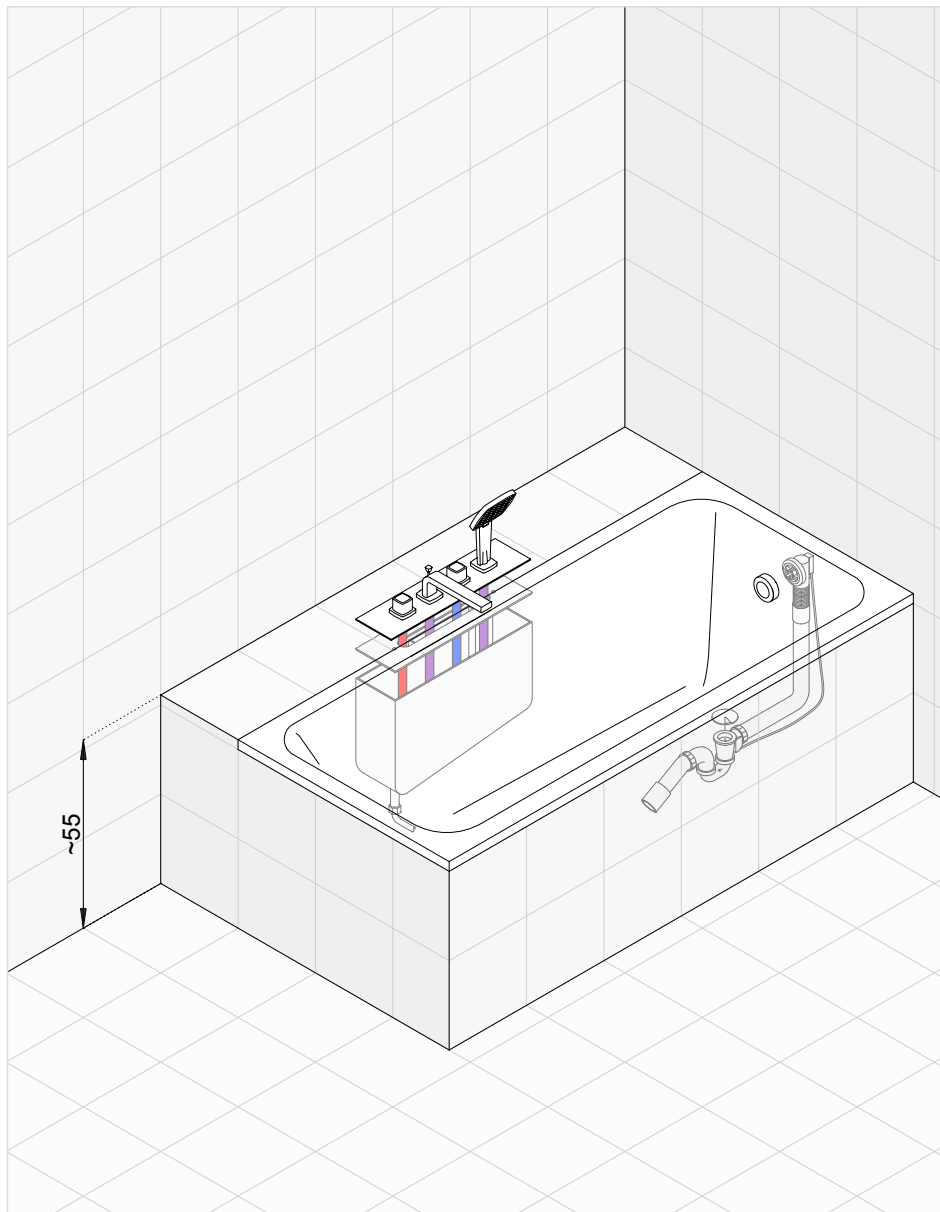

KLUDI Q-BEO *set number 9*

Bath- and shower mixer for four hole tiles deck mounted installation with KLUDI ROTEXA MULTI

* Suggested way of installing the elements. All measurements in cm.

**KLUDI Q-BEO**