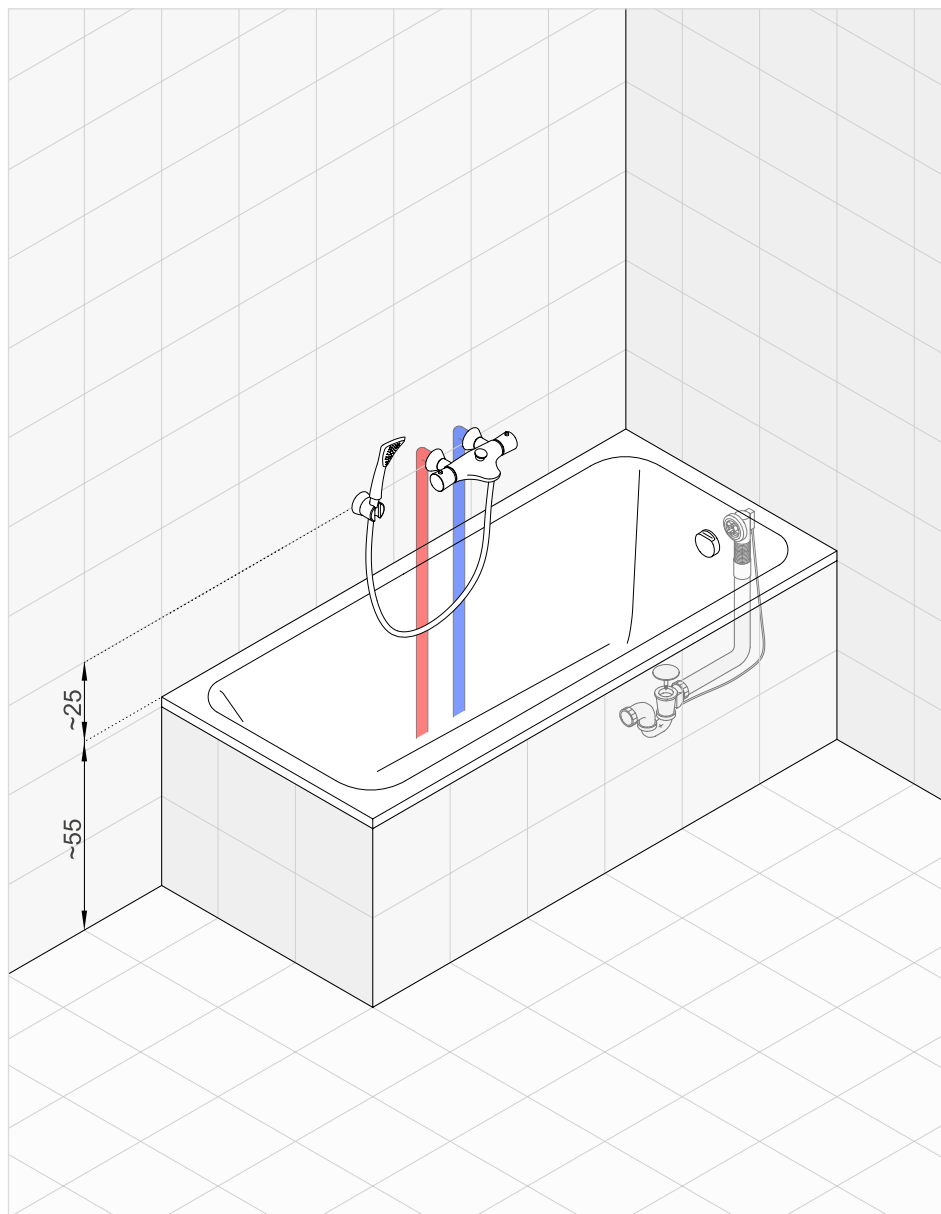

KLUDI ZENTA *set number 12*

Thermostatic bath- and shower mixer

* Suggested way of installing the elements. All measurements in cm.