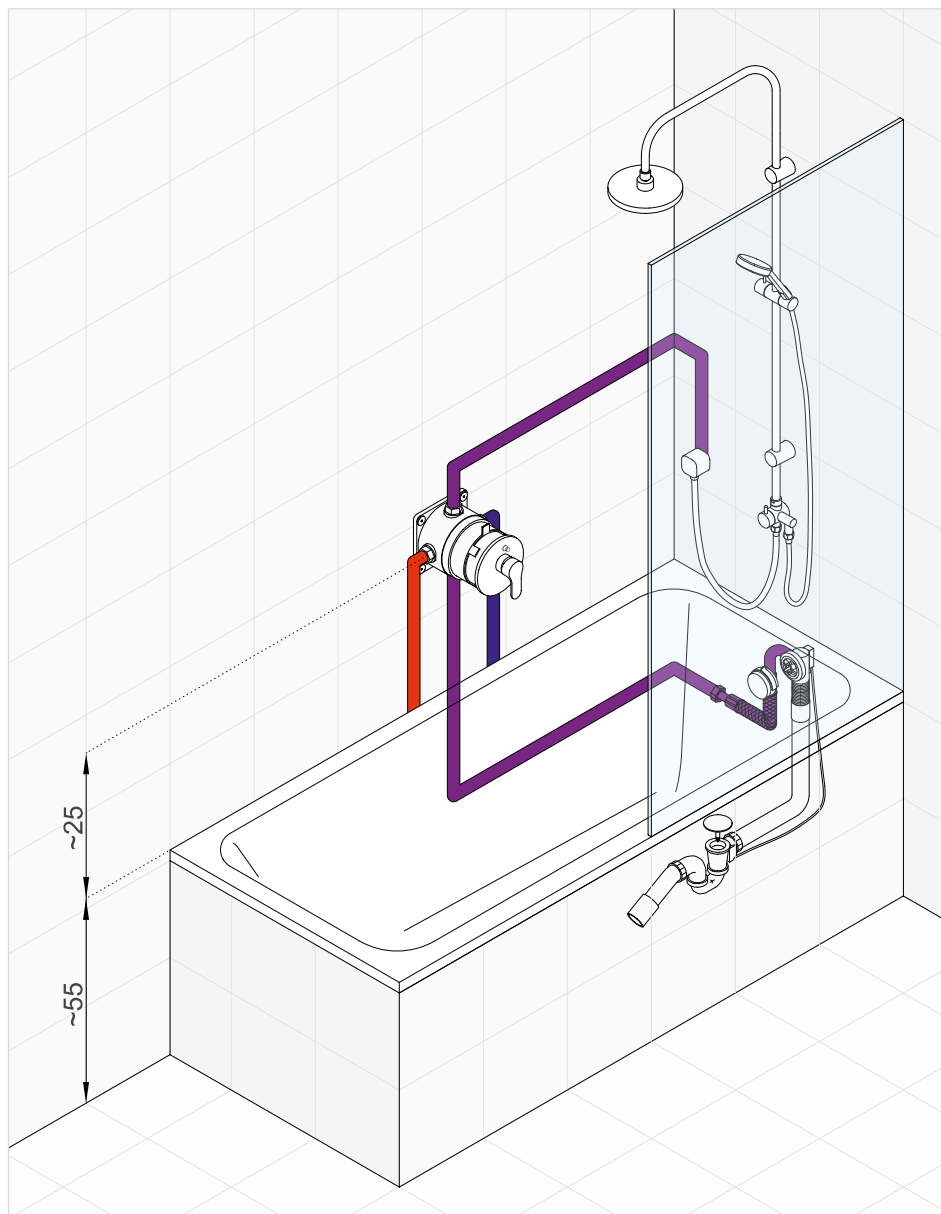

KLUDI OBJEKTA *set number 5*

Concealed single lever bath and shower mixer with KLUDI ROTEXA MULTI and KLUDI DUAL-SHOWER-SYSTEM

* Suggested way of installing the elements. All measurements in cm.