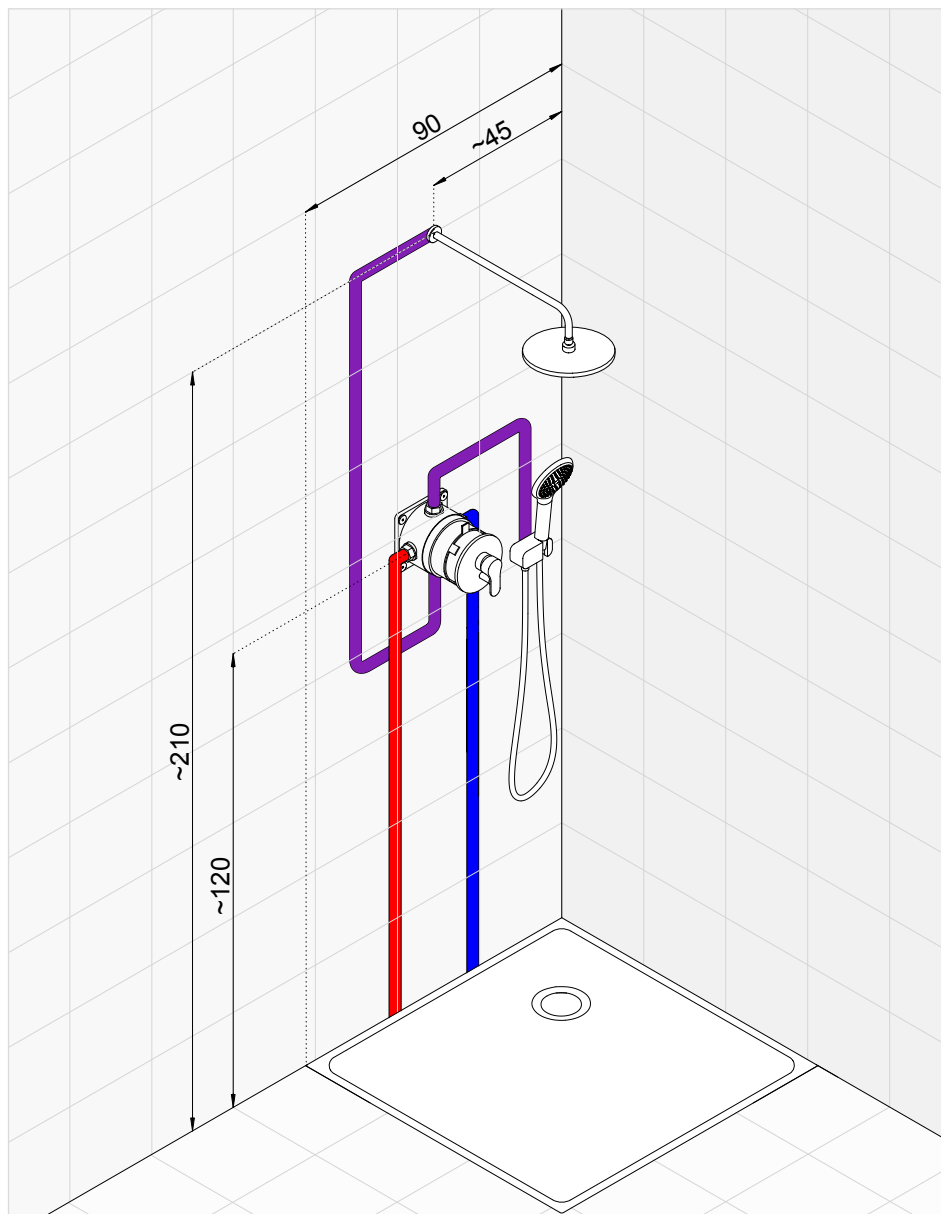

KLUDI OBJEKTA *set number 2*

Concealed single lever bath and shower mixer with head shower and bath-shower set

* Suggested way of installing the elements. All measurements in cm.