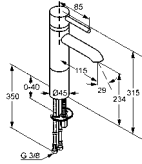

chrome **1025005-00**

KLUDI BOZZ *set number 12*

Single lever washbowl mixer

* Suggested way of installing the elements. All measurements in cm.

| Product | Product description | Surface | Article number |
|---------|---------------------|---------|----------------|
|---------|---------------------|---------|----------------|