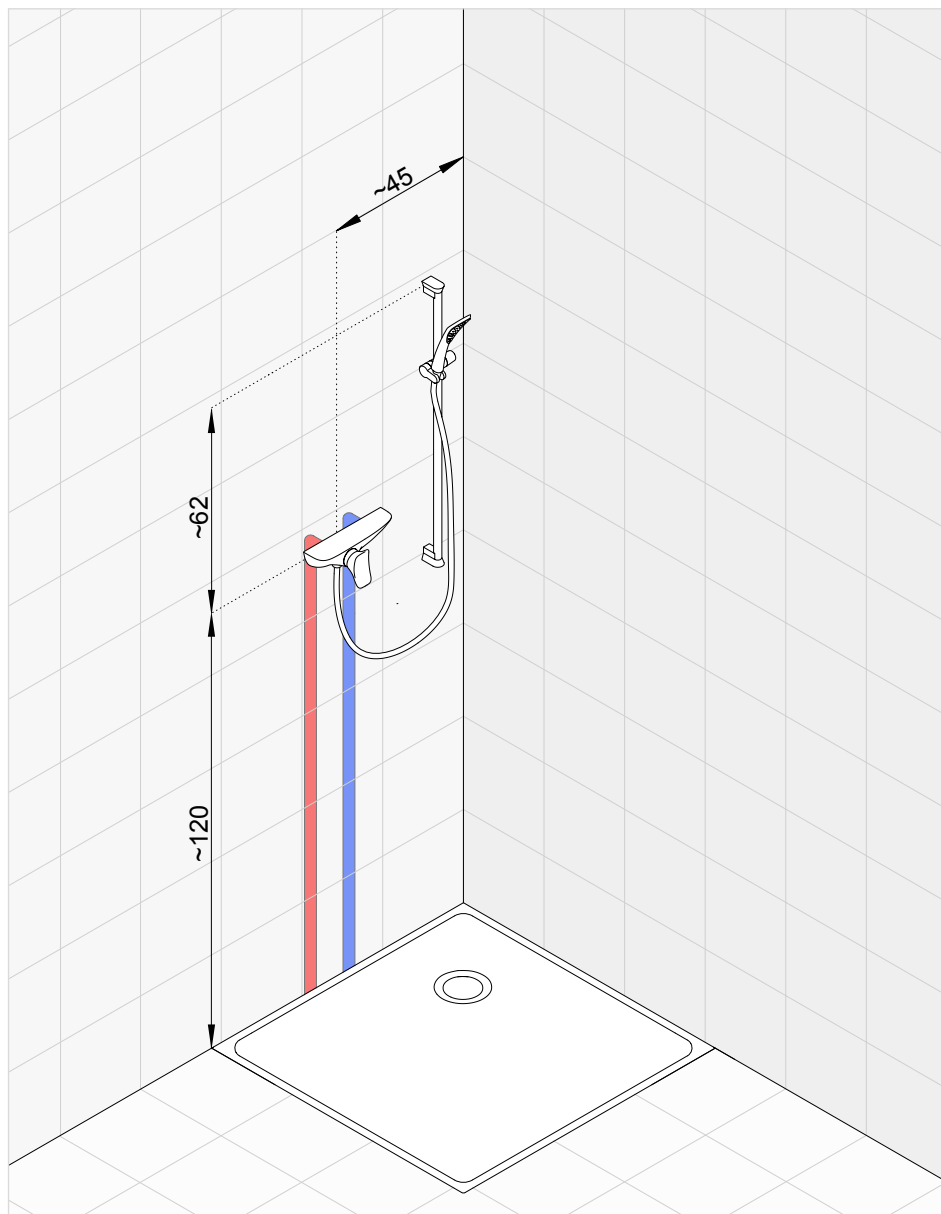

KLUDI AMBA *set number 8*

Single lever shower mixer with shower set

* Suggested way of installing the elements. All measurements in cm.