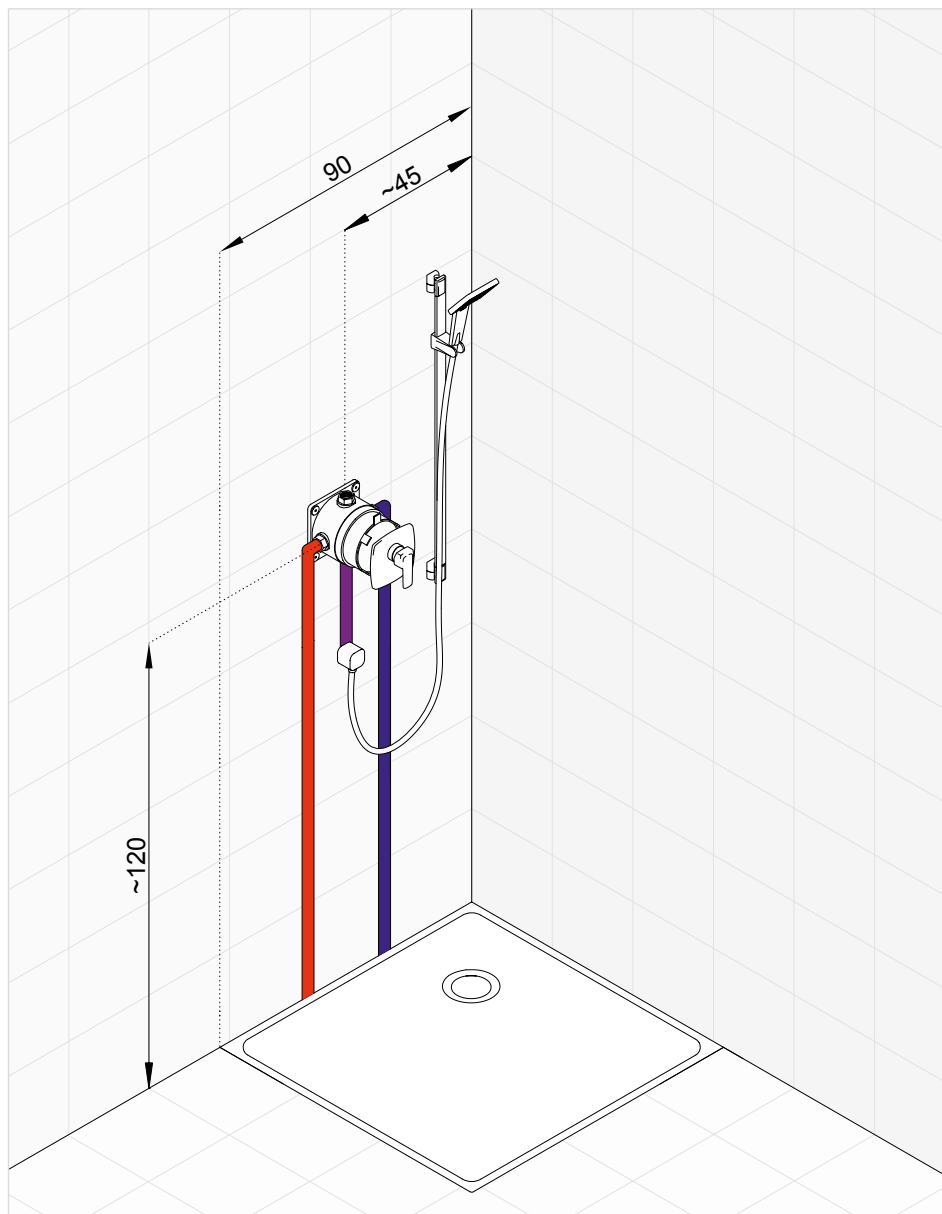

KLUDI Q-BEO *set number 4*

Concealed single lever shower mixer with shower set

* Suggested way of installing the elements. All measurements in cm.