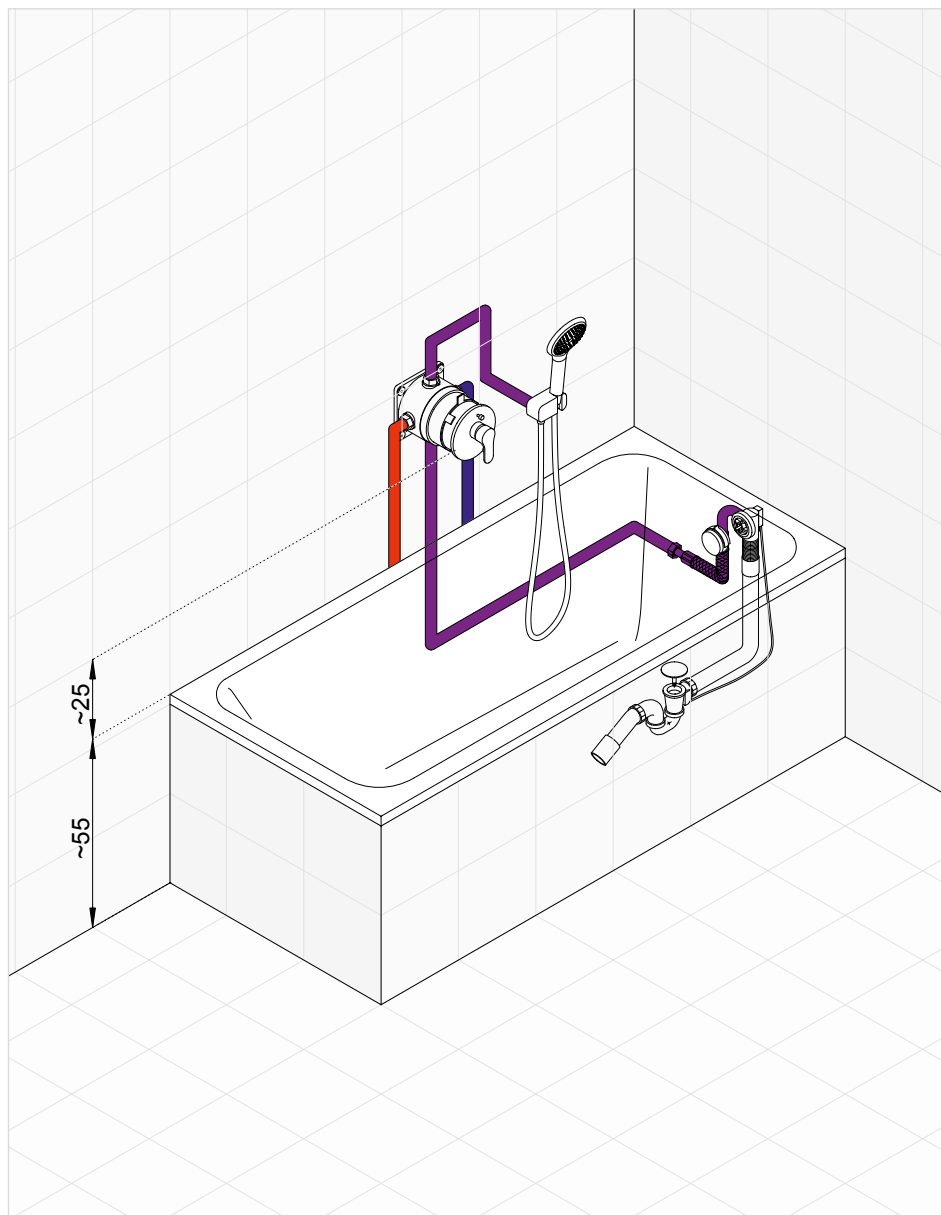

KLUDI ZENTA *set number 7*

Concealed single lever bath and shower mixer with KLUDI ROTEXA MULTI and hand shower

* Suggested way of installing the elements. All measurements in cm.