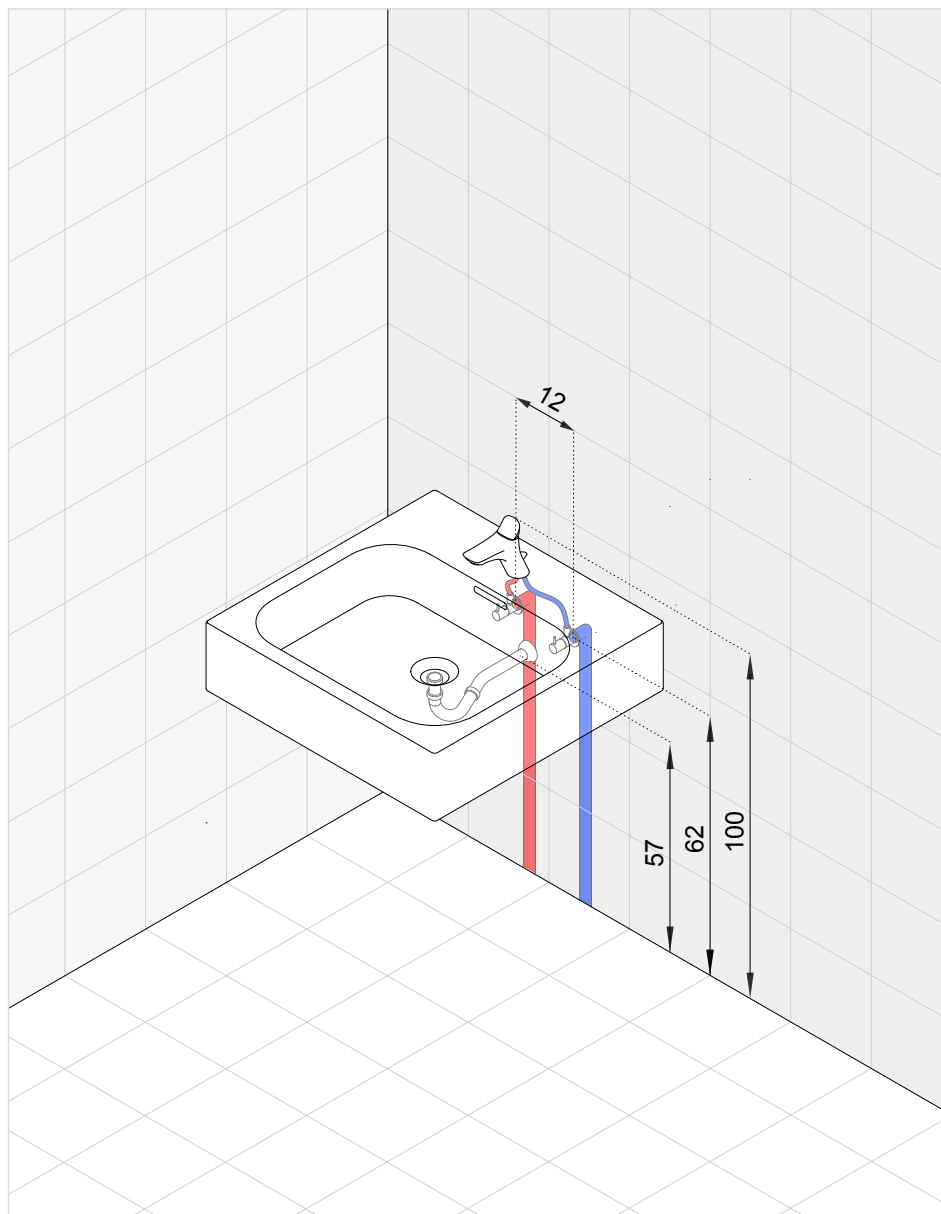

KLUDI ZENTA *set number 14*

Single lever basin mixer

* Suggested way of installing the elements. All measurements in cm.