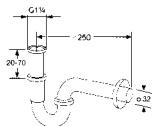

P-trap G 1 1/4
G 1 1/4 x 32 mm, standard model
with bent outlet 32 x 200 mm
with wall flange (escutcheon)

chrome **1025005-00**