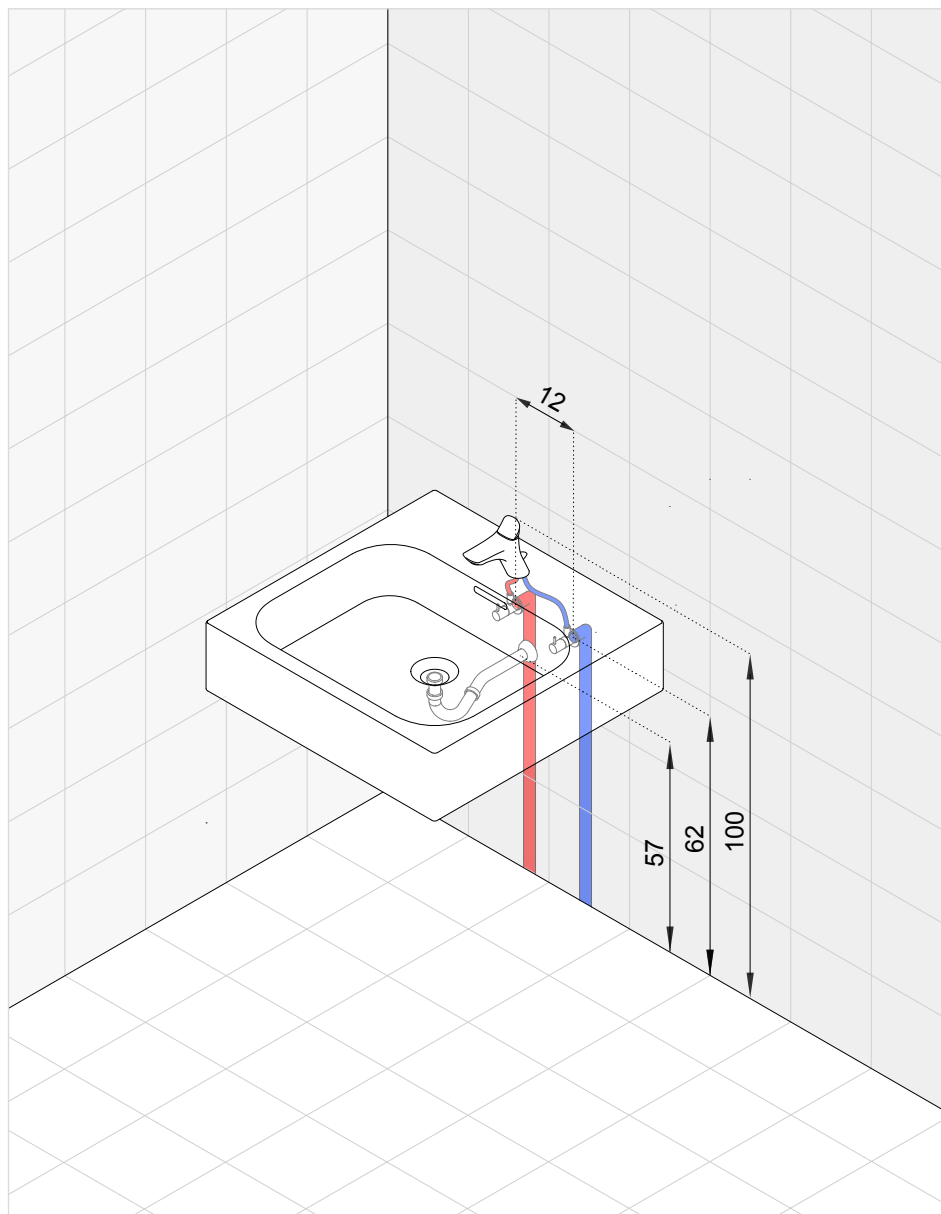

KLUDI BOZZ *set number 11*

Single lever basin mixer

* Suggested way of installing the elements. All measurements in cm.