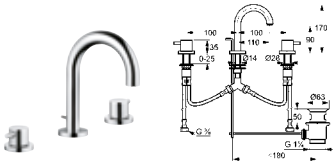

Product	Product description	Surface	Article number

KLUDI BOZZ
basin mixer DN 10
three hole assembling
Caché-aerator M 21,5 x 1
ceramic headpart 90°
pop-up waste G 1 1/4
flexible hoses G 3/8

chrome

383930576

NEW

P-trap G 1 1/4
G 1 1/4 x 32 mm, standard model
with bent outlet 32 x 200 mm
with wall flange (escutcheon)

chrome

1025005-00