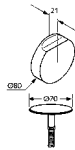

chrome

504240565

NEW

bath rim assembly kit
pre-installation set for four hole mixer
with 2 pressure hoses
G 1/2 x G 1/2 x 400 mm
pop-up and overflow set G 1 1/2

-

7466200-00

**KLUDI**

pop-up and overflow set
trim set rosette plate and plug