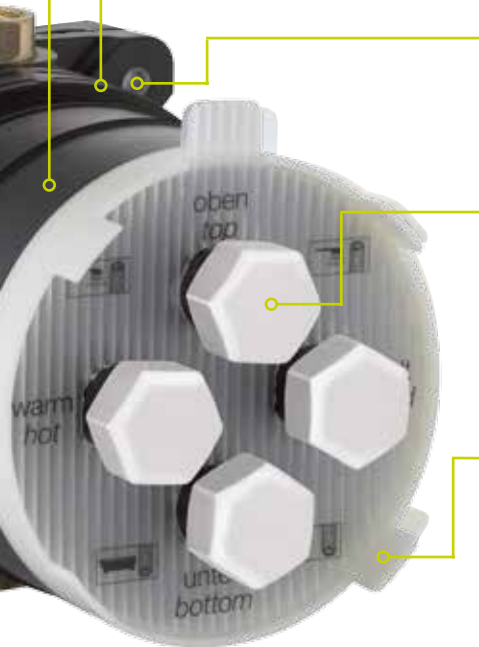

Maximum watertightness:

The watertight Elastomere coating acts as an intelligent sealing system that surrounds the water-bearing parts. Any condensation that arises inside the FLEXX.BOX is drained out onto the front of the tiles.

Maximum flexibility and convertibility:

One concealed box for all applications.

Maxximal adjustability:

Flexible wall installation, even on irregular surfaces, thanks to the ring-shaped central folds. Elastomere coating and the ring-shaped central folds allow to fit it effortlessly onto any wall.

Maximum flushing convenience with integrated flushing set, without opening the box.

The KLUDI FLEXX.BOX comes fully watertight and ready to install. The plumbing and the connection to the box can be tested for watertightness as soon as it has been installed. The flushing pipes are fastened with four screw caps, which are easy to undo. You can use a conventional hose to create any flushing combination you like.

Maximum ease of installation with the practical assembly pipe:

The practical assembly pipe strengthens the elastomere coating during the construction phase and makes it easy to use the spirit level.

Tried and tested expertise
KLUDI FLEXX.BOXX complies with
Norms and Guidelines

- DIN 4109 Sound proofing in building construction
- DIN 1988 Standard flushing
- DIN 18195 Sealing of built-in fittings
- DIN EN 1717 Drinking water protection

Interested in getting more information? Learn about all the benefits, see how easy it is to install our concealed box with our step-by-step guide.

Scan the QR code or visit www.flexboxx.com.