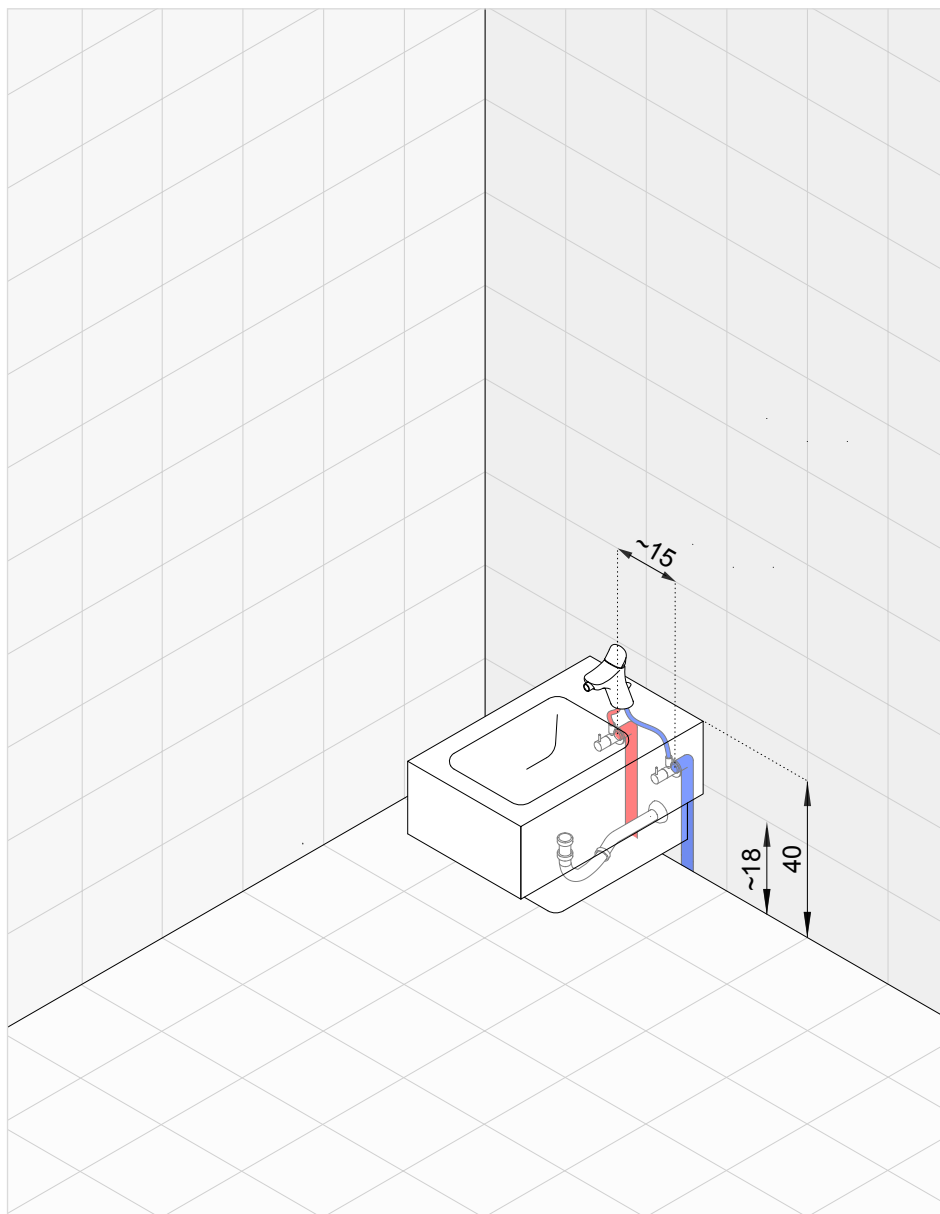

KLUDI OBJEKTA *set number 12*

Single lever bidet mixer

* Suggested way of installing the elements. All measurements in cm.