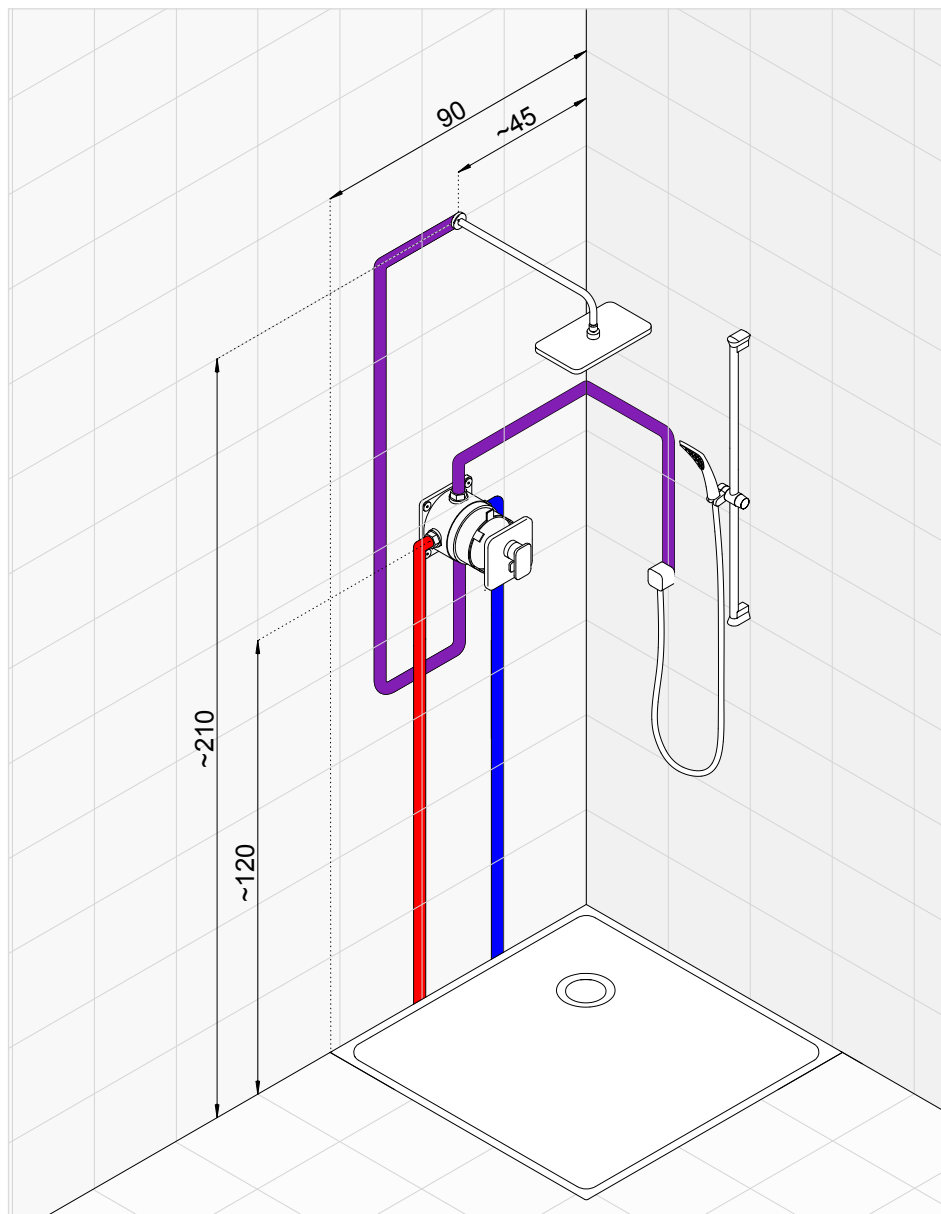

KLUDI BALANCE *set number 1*

Concealed thermostatic bath- and shower mixer with head shower and shower set

* Suggested way of installing the elements. All measurements in cm.