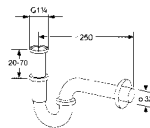

KLUDI Q-BEO
 single lever basin mixer DN 15
 s-pointer aerator M 24 x 1
 ceramic cartridge with hot water limitation
 pop-up waste G 1 1/4
 flexible hoses G 3/8

chrome

500230565

NEW

P-trap G 1 1/4
 G 1 1/4 x 32 mm, standard model
 with bent outlet 32 x 200 mm
 with wall flange (escutcheon)