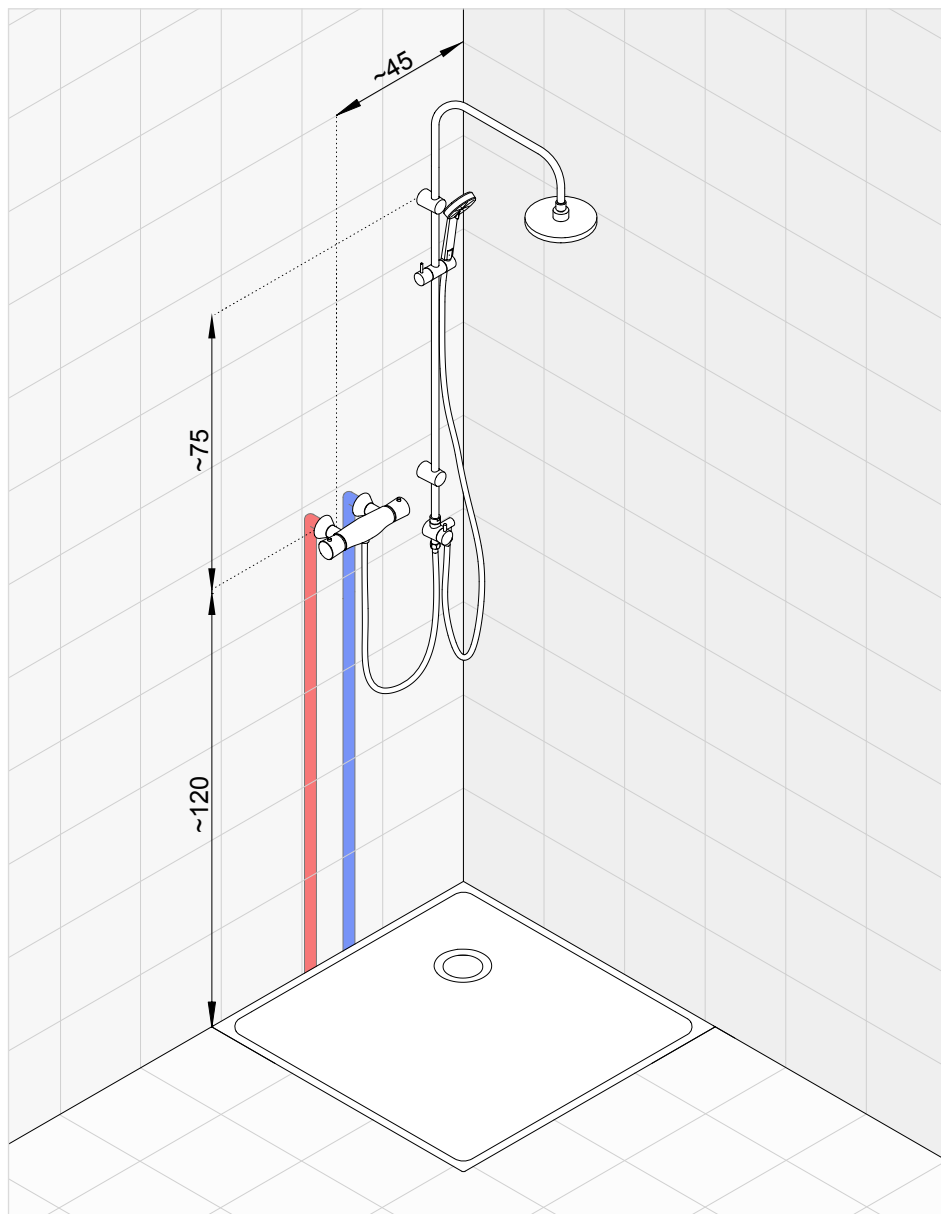

KLUDI ZENTA *set number 11*

Thermostatic shower mixer with KLUDI DUAL-Shower-System

* Suggested way of installing the elements. All measurements in cm.