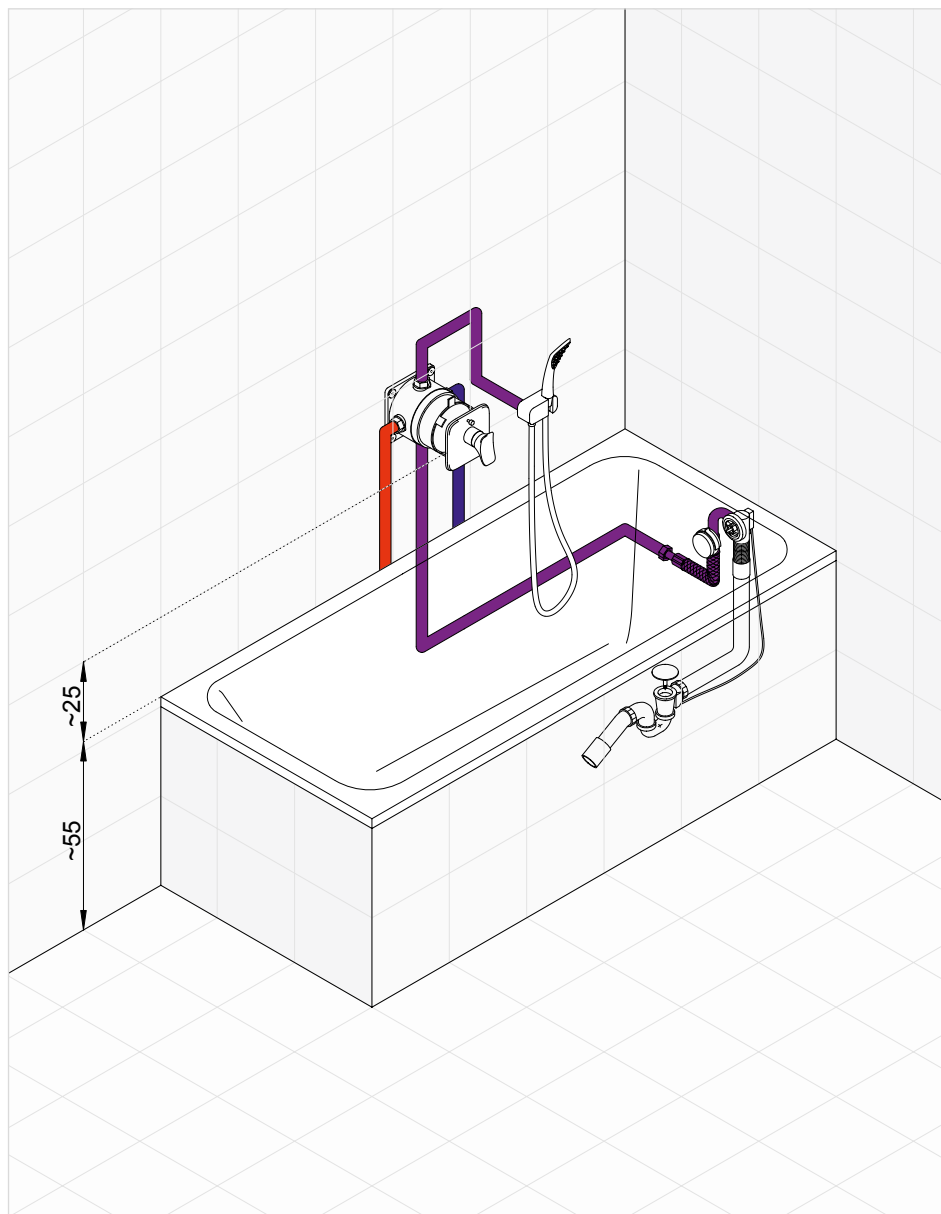

KLUDI AMBA *set number 7*

Concealed single lever bath and shower mixer with bath-shower set and KLUDI ROTEXA MULTI

* Suggested way of installing the elements. All measurements in cm.