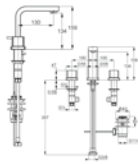

Product

Product description

Surface

Article number

KLUDI Q-BEO
basin mixer DN 15 three hole assembling
s-pointer aerator M 24 x 1
ceramic headpart 90°
pop-up waste G 1 1/4
flexible hoses G 3/8

chrome

501430565

NEW