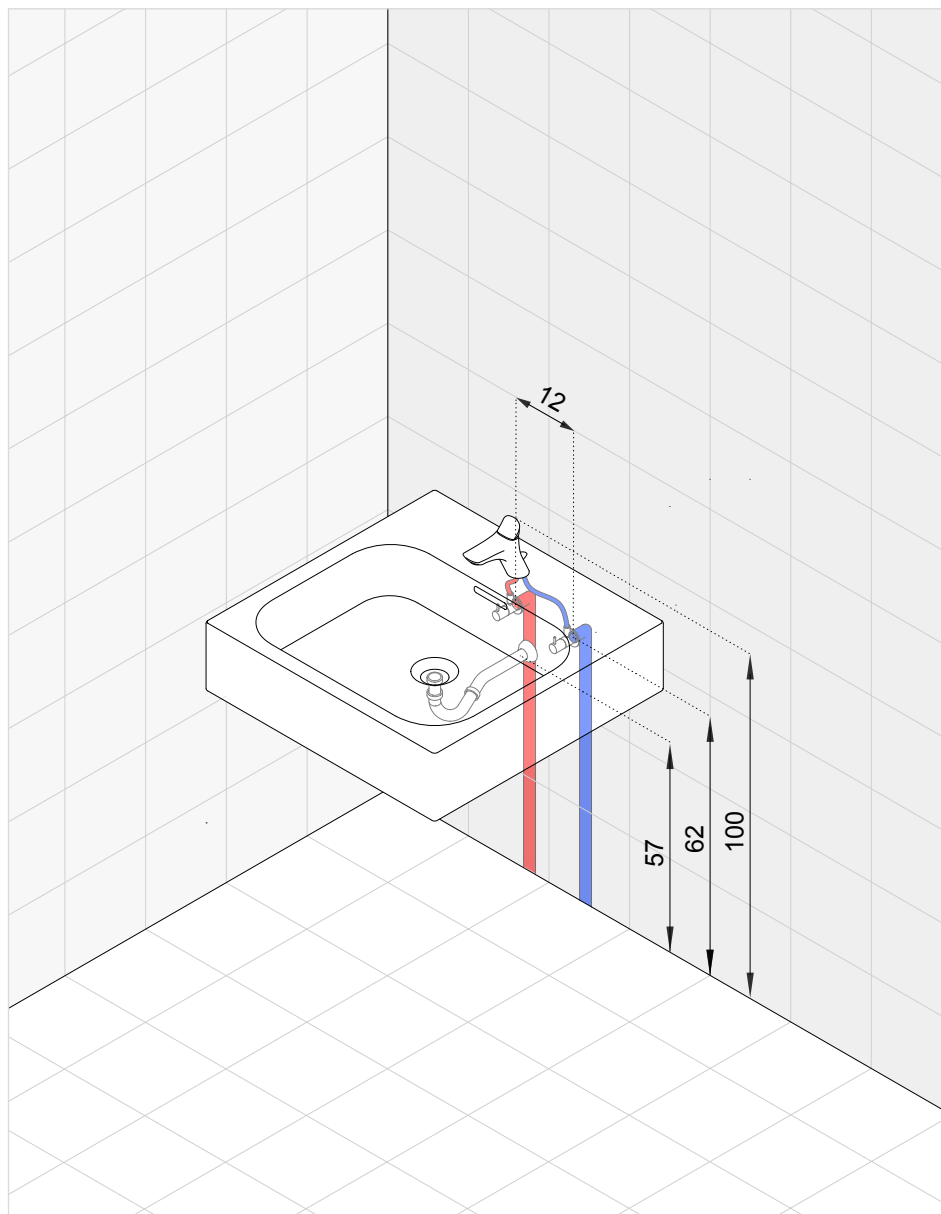

KLUDI BALANCE *set number 13*

Single lever basin mixer

* Suggested way of installing the elements. All measurements in cm.