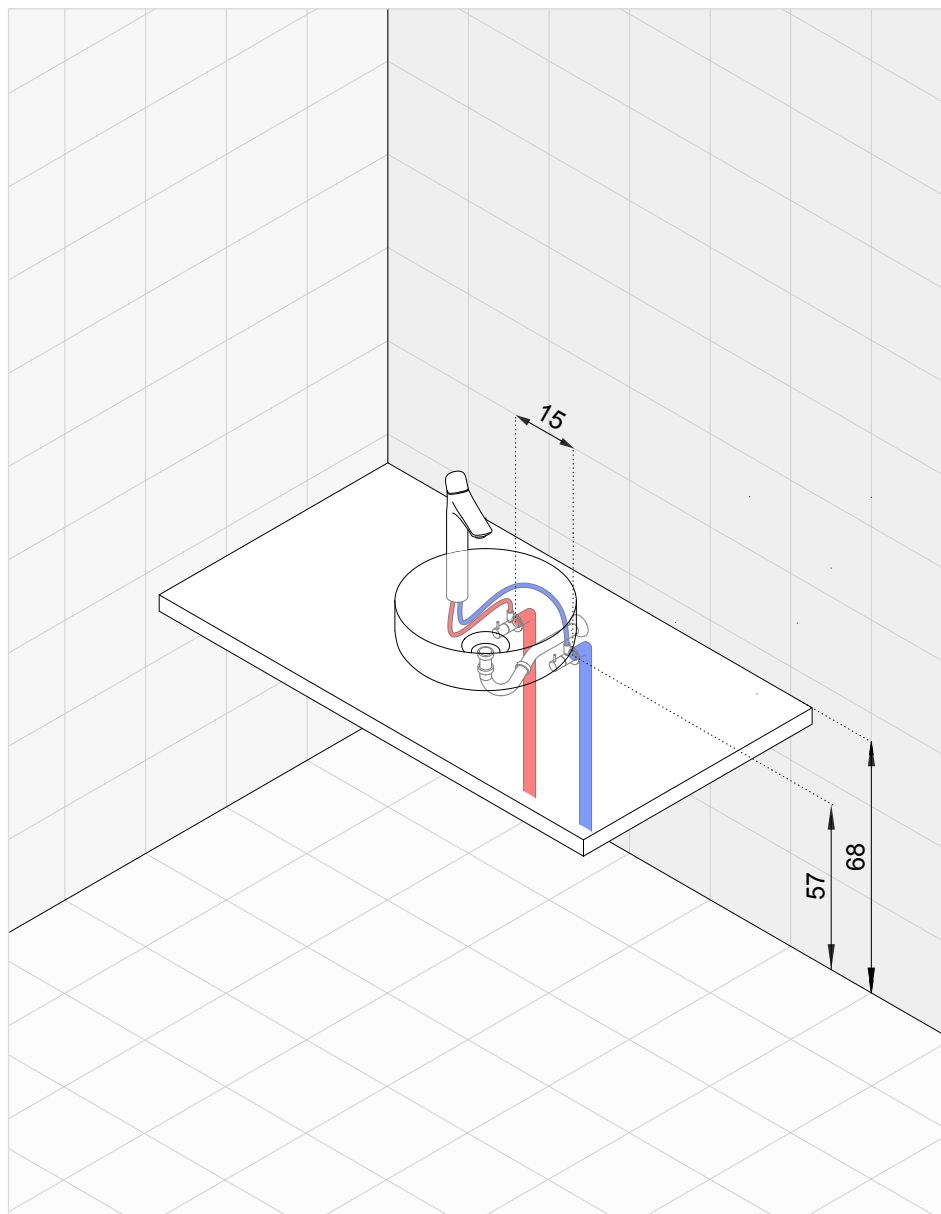

KLUDI AMBA *set number 14*

Single lever washbowl mixer

* Suggested way of installing the elements. All measurements in cm.