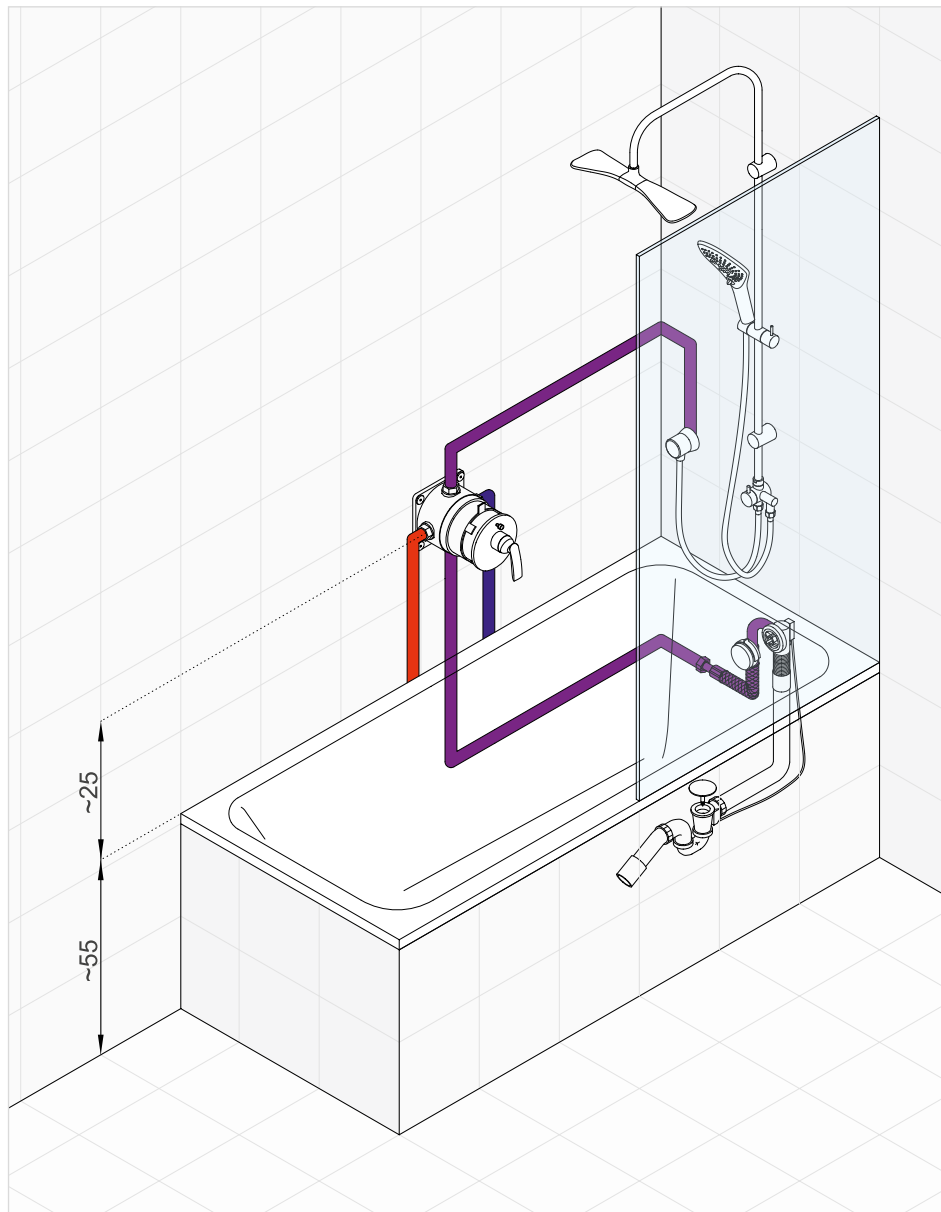

KLUDI BALANCE *set number 6*

Concealed single lever bath and shower mixer with KLUDI ROTEXA MULTI and KLUDI DUAL-SHOWER-SYSTEM

* Suggested way of installing the elements. All measurements in cm.