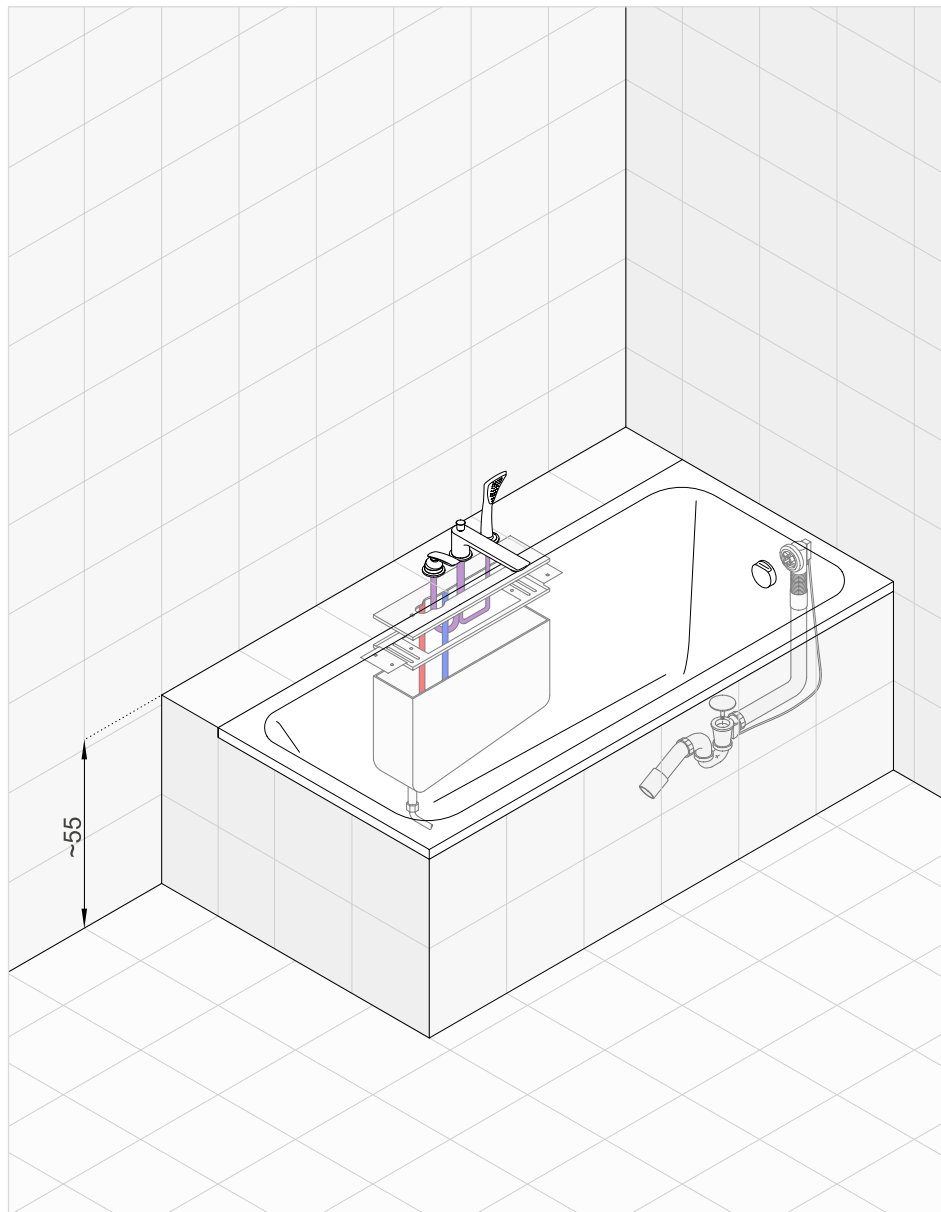

KLUDI ZENTA *set number 13*

Single lever bath- and shower mixer for three hole deck mounted installation

* Suggested way of installing the elements. All measurements in cm.