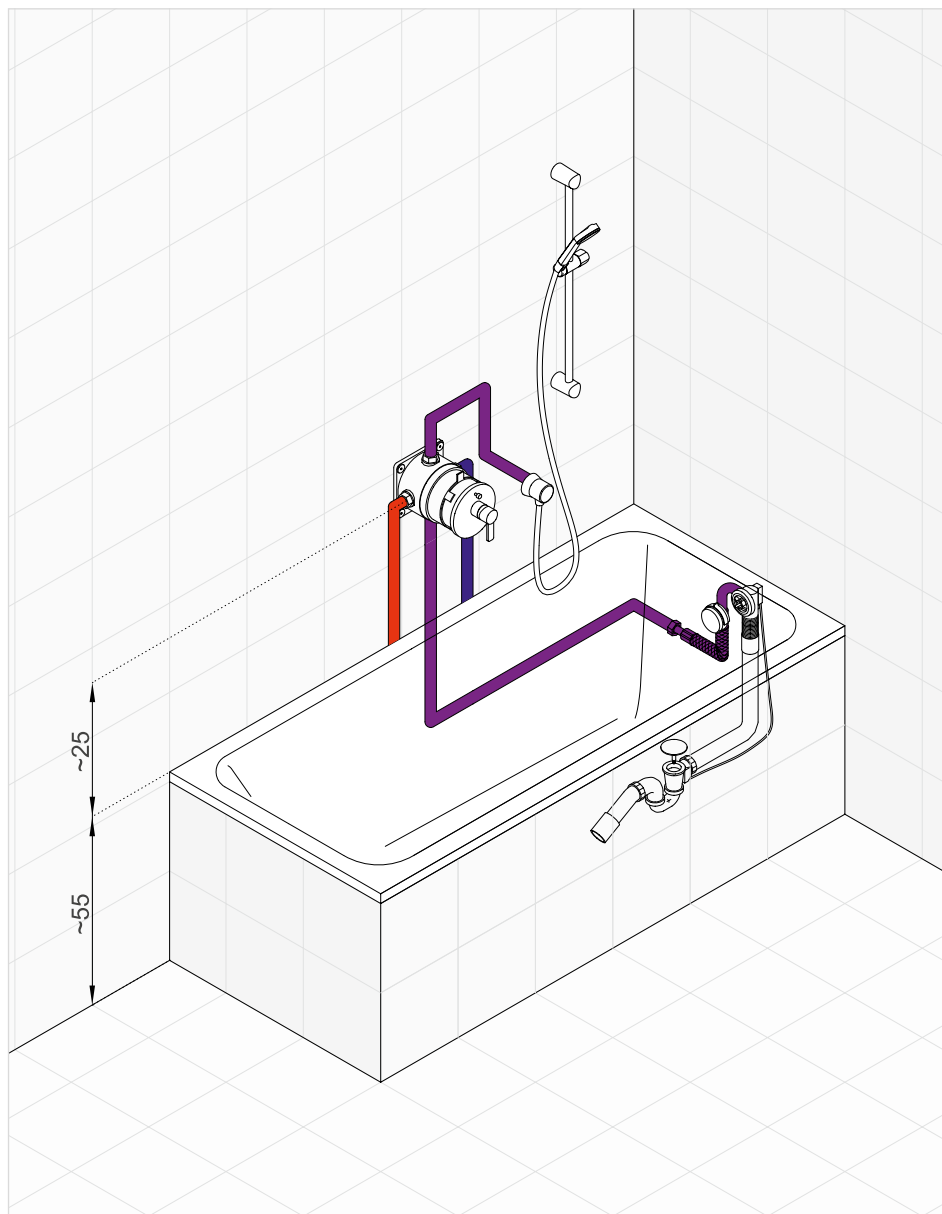

KLUDI ZENTA *set number 8*

Concealed single lever bath and shower mixer with KLUDI ROTEXA MULTI and shower set

* Suggested way of installing the elements. All measurements in cm.