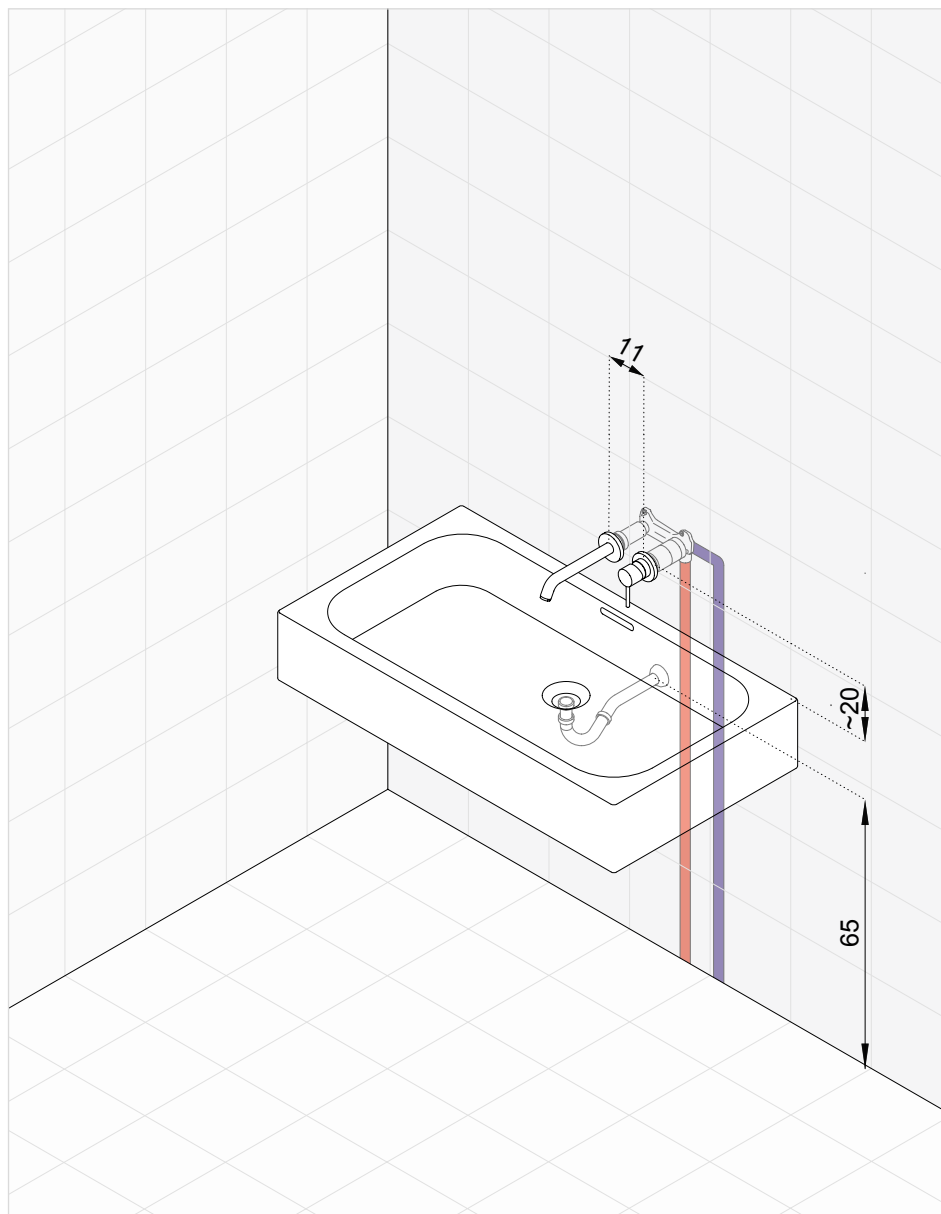

* Suggested way of installing the elements. All measurements in cm.

| Product | Product description | Surface | Article number |
|---|--|---------|-------------------|
|   | KLUDI BOZZ concealed two hole wall mounted basin mixer s-pointer eco-aerator M 24 x 1 | chrome | 382450576 |
|   | installation set DN 15 for concealed installation ceramic cartridge with hot water limitation connection G 1/2 | - | 38243 |
|   | PUSH-OPEN waste lockable plug for wash basin with overflow | chrome | 1042405-00 |
|   | P-trap G 1 1/4 G 1 1/4 x 32 mm, standard model with bent outlet 32 x 200 mm with wall flange (escutcheon) | chrome | 1025005-00 |