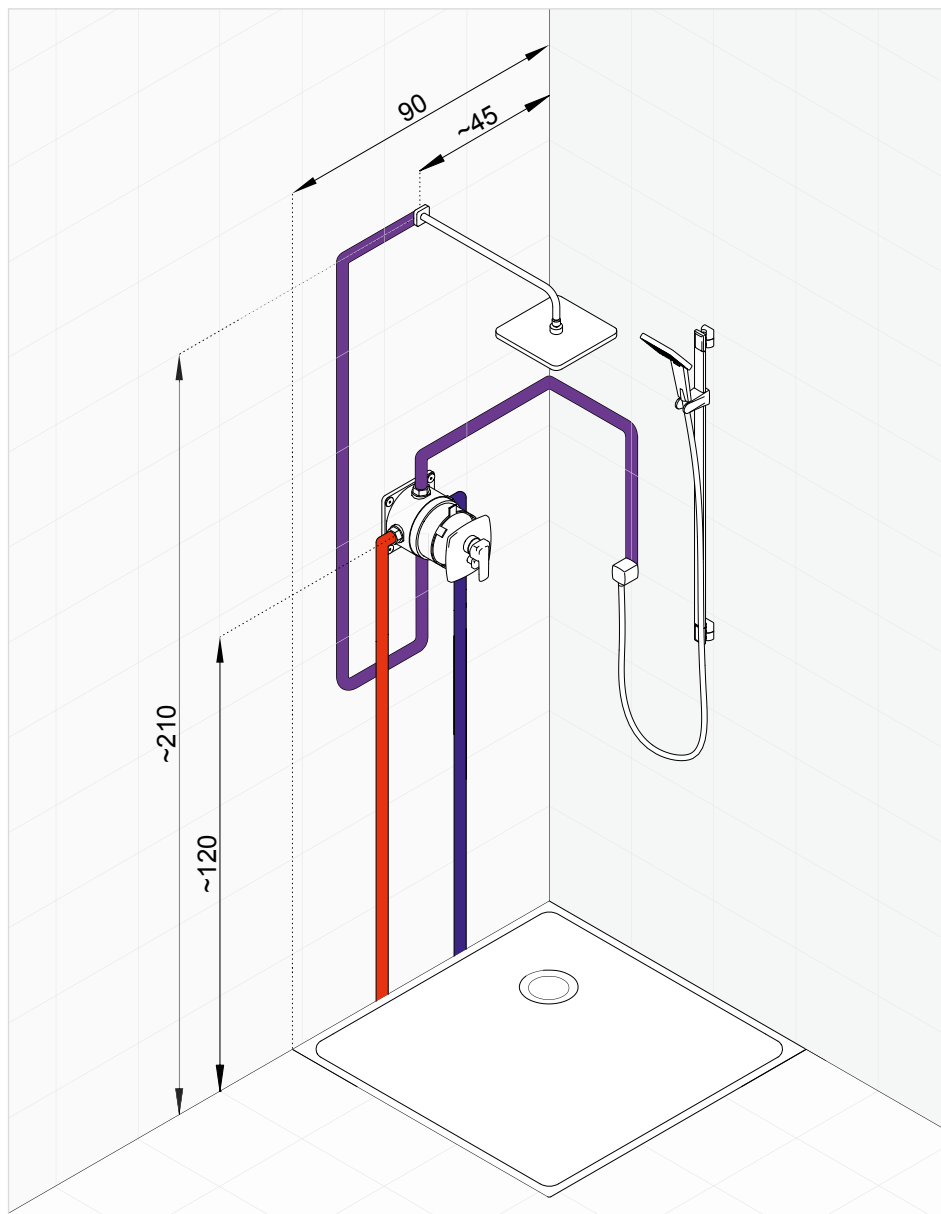

KLUDI Q-BE0

KLUDI Q-BEO *set number 1*

Concealed single lever bath and shower mixer with head shower and shower set

* Suggested way of installing the elements. All measurements in cm.

| Product | Product description | Surface | Article number |
|---|--|---------|-------------------------|
|  | KLUDI Q-BEO concealed single lever bath and shower mixer | chrome | 506500565 NEW |
|  | KLUDI FLEXX.BOXX concealed unit DN 20 with flushing set | - | 88011 |
|  | KLUDI A-QA shower arm DN 15 for head shower DN 15 projection 400 mm with push-on rosette 61 x61 mm | chrome | 6653405-00 |
|  | KLUDI A-QA head shower DN 15 250 x 250 mm quick and easy cleaning system with ball joint connection G 1/2 without shower arm | chrome | 6653105-00 |
|  | KLUDI Q-BEO hand shower quick and easy cleaning system with shower-spray swivelling shower head low-aerosol connection G 1/2 | chrome | 5010005-00 |
|  | KLUDI A-QA s wall rail L = 900 mm horizontal and vertical adjustable slider SIRENAFLEX-hose G 1/2 x G 1/2 x 1600 mm with conical nuts | chrome | 6572005-00 |
|  | KLUDI A-QA wall supply DN 15 with wall-compensation ring | chrome | 6554005-00 |