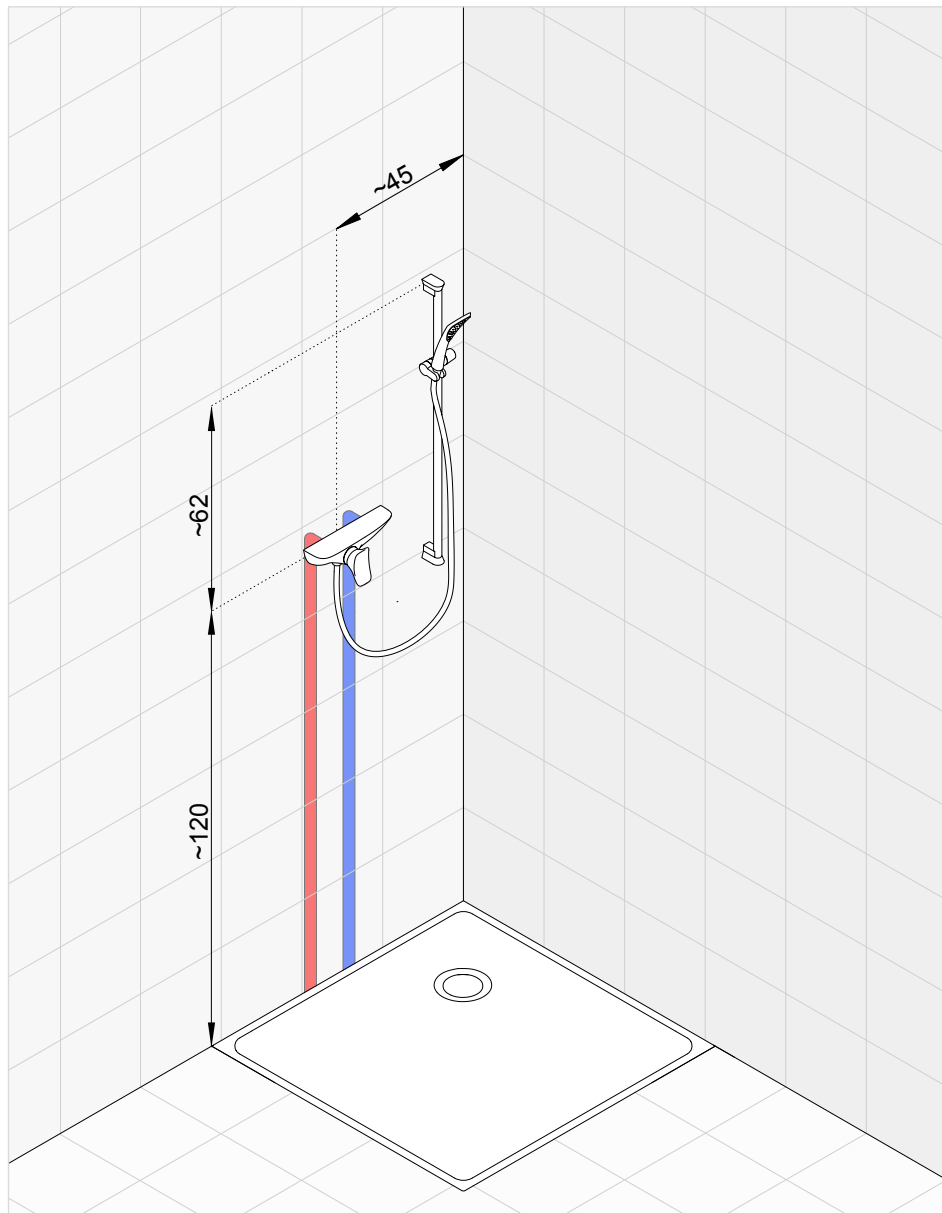

KLUDI OBJEKTA *set number 8*

Single lever shower mixer with shower set

* Suggested way of installing the elements. All measurements in cm.

| Product | Product description | Surface | Article number |
|---|---|---|---------------------------------|
|  |  | <p>KLUDI OBJEKTA single lever shower mixer DN 15 ceramic cartridge with hot water limitation protected against back flow s-connections G 1/2 x G 3/4</p> | chrome 327640575 |
|  |  | <p>KLUDI FRESHLINE shower set 3S L = 600 mm horizontal and vertical adjustable slider KLUDI FRESHLINE 3S handshower DN 15 can be changed to three different spray patterns: volume, booster, smooth quick and easy cleaning system with KLUDI SUPARAFLEX shower hose G 1/2 x G 1/2 x 1600 mm plastic-coated with conical nuts with mounting material</p> | chrome 6793005-00 NEW |
|  |  | <p>KLUDI TASSO 90 pop-up waste trim set</p> | chrome 7137005-00 |
|  |  | <p>KLUDI TASSO 90 pop-up waste for flat shower tubs with 90 mm waste hole diameter</p> | - 2109100-00 |