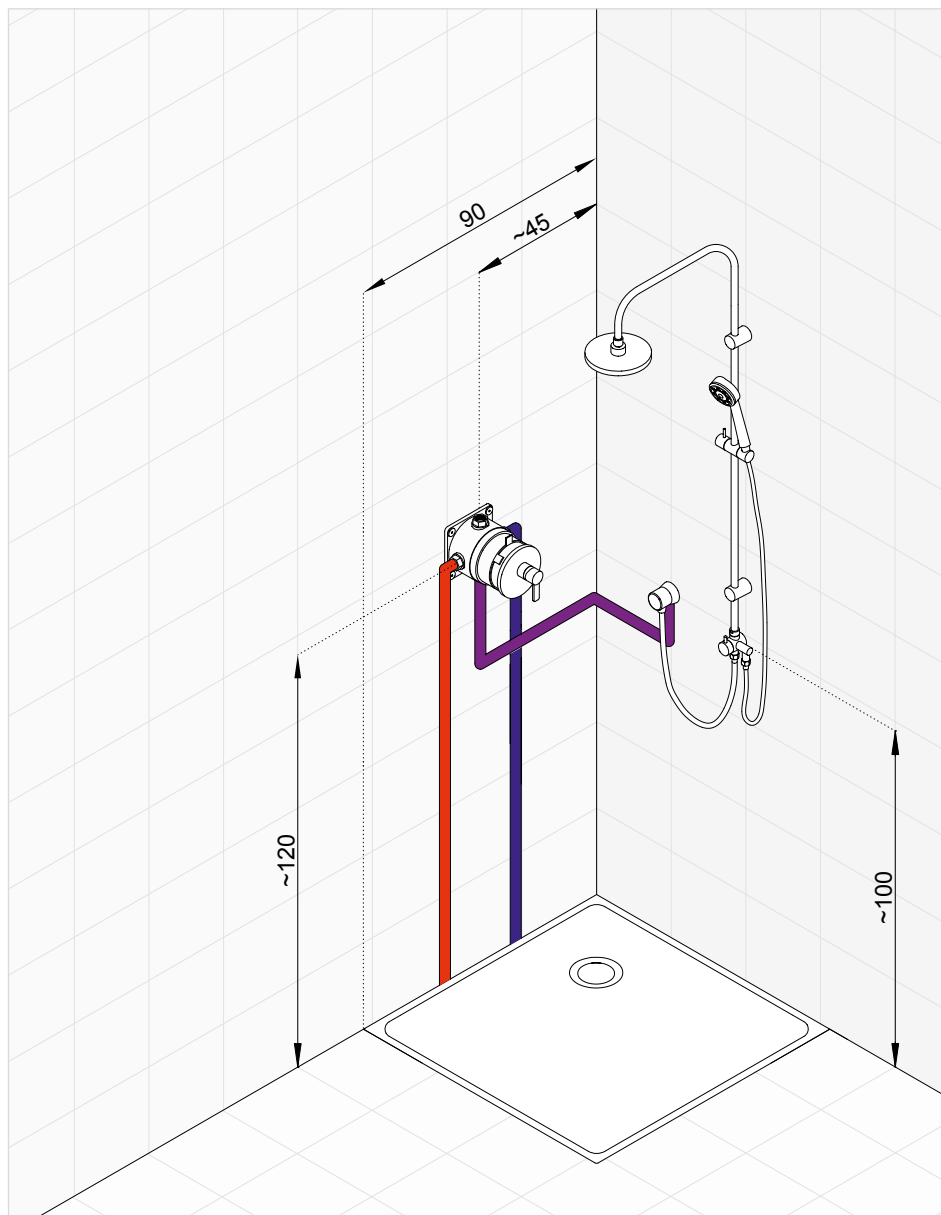

KLUDI ZENTA *set number 4*

Concealed single lever shower mixer with KLUDI DUAL-Shower-System

* Suggested way of installing the elements. All measurements in cm.