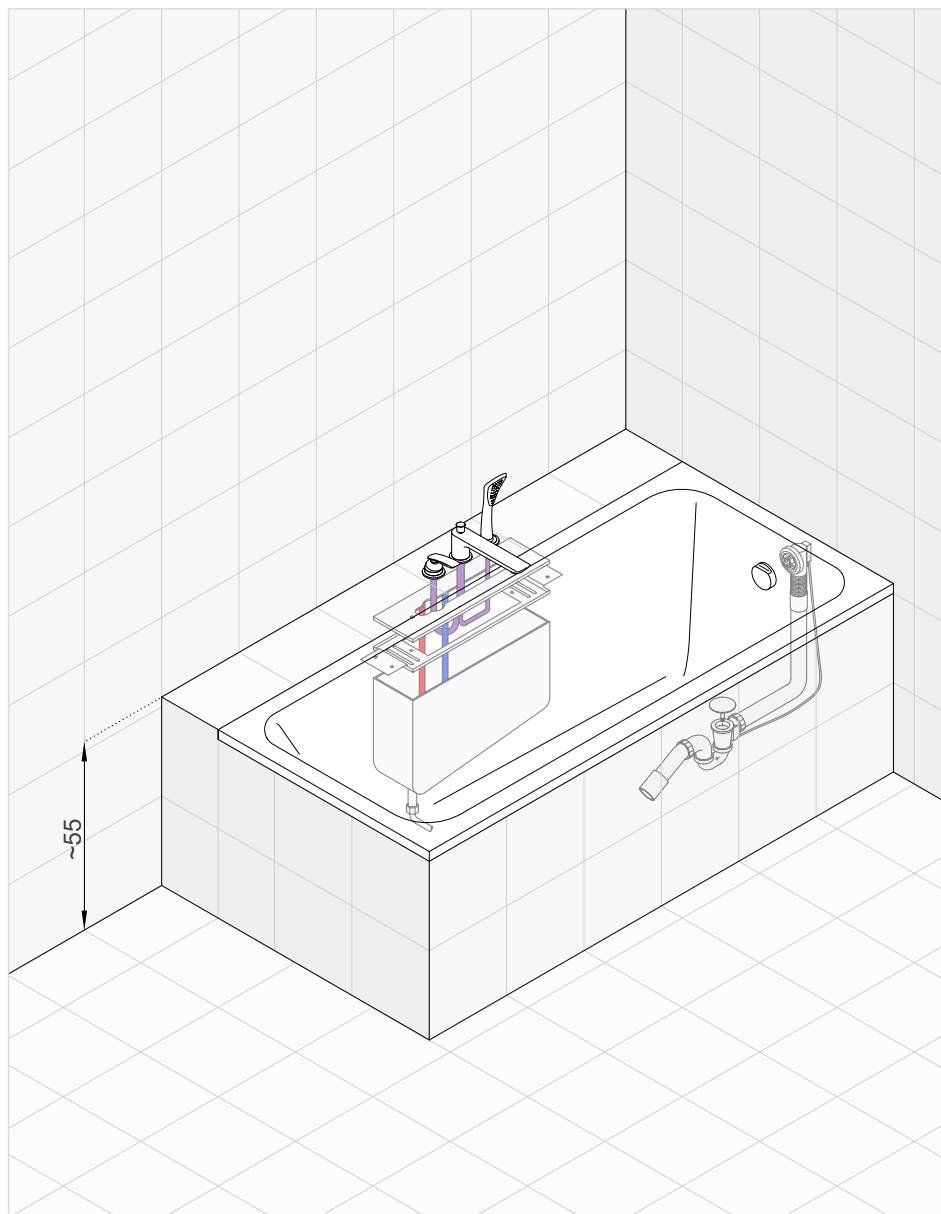

KLUDI AMBA *set number 12*

Single lever bath- and shower mixer for three hole tiles deck mounted installation

* Suggested way of installing the elements. All measurements in cm.