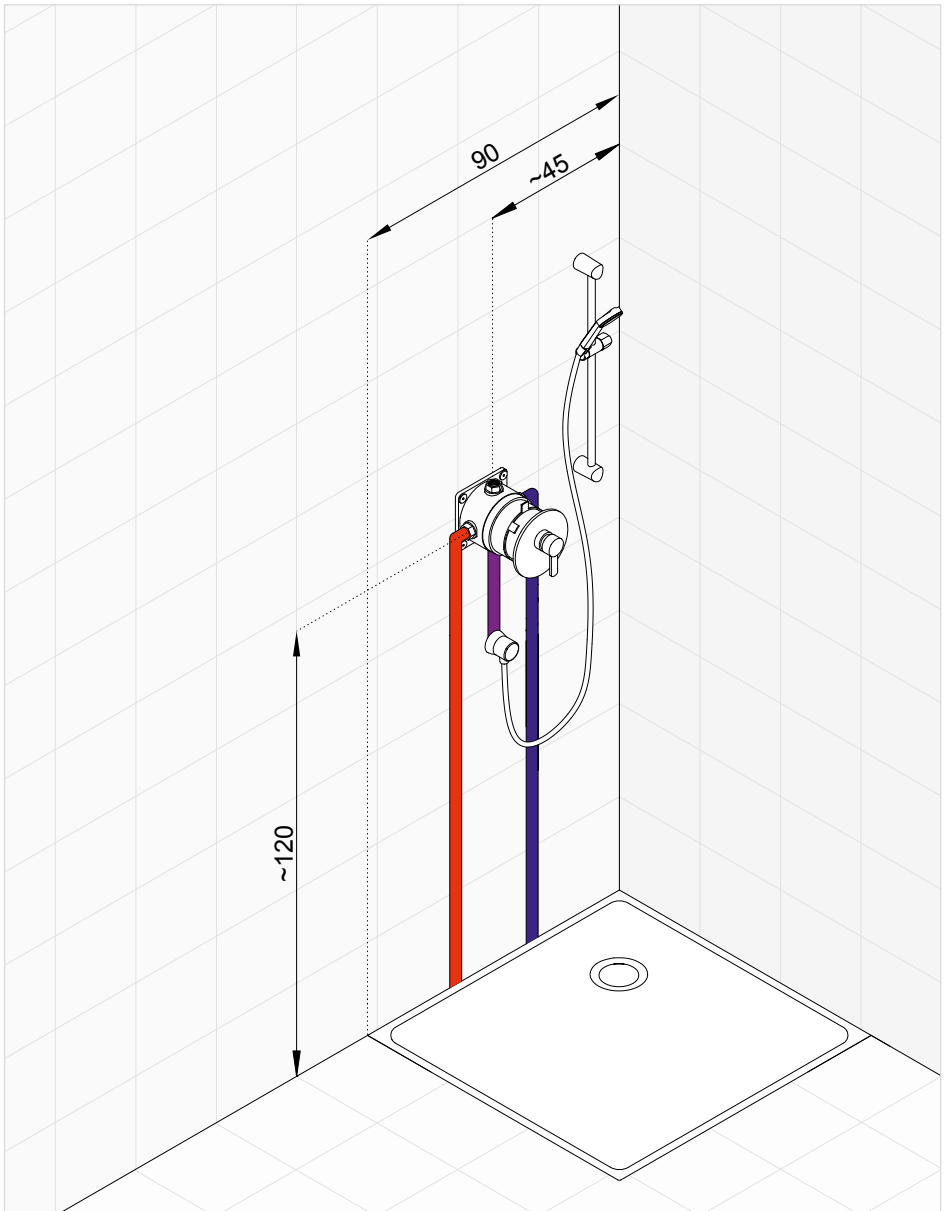

KLUDI ZENTA *set number 5*

Concealed single lever shower mixer with shower set

* Suggested way of installing the elements. All measurements in cm.