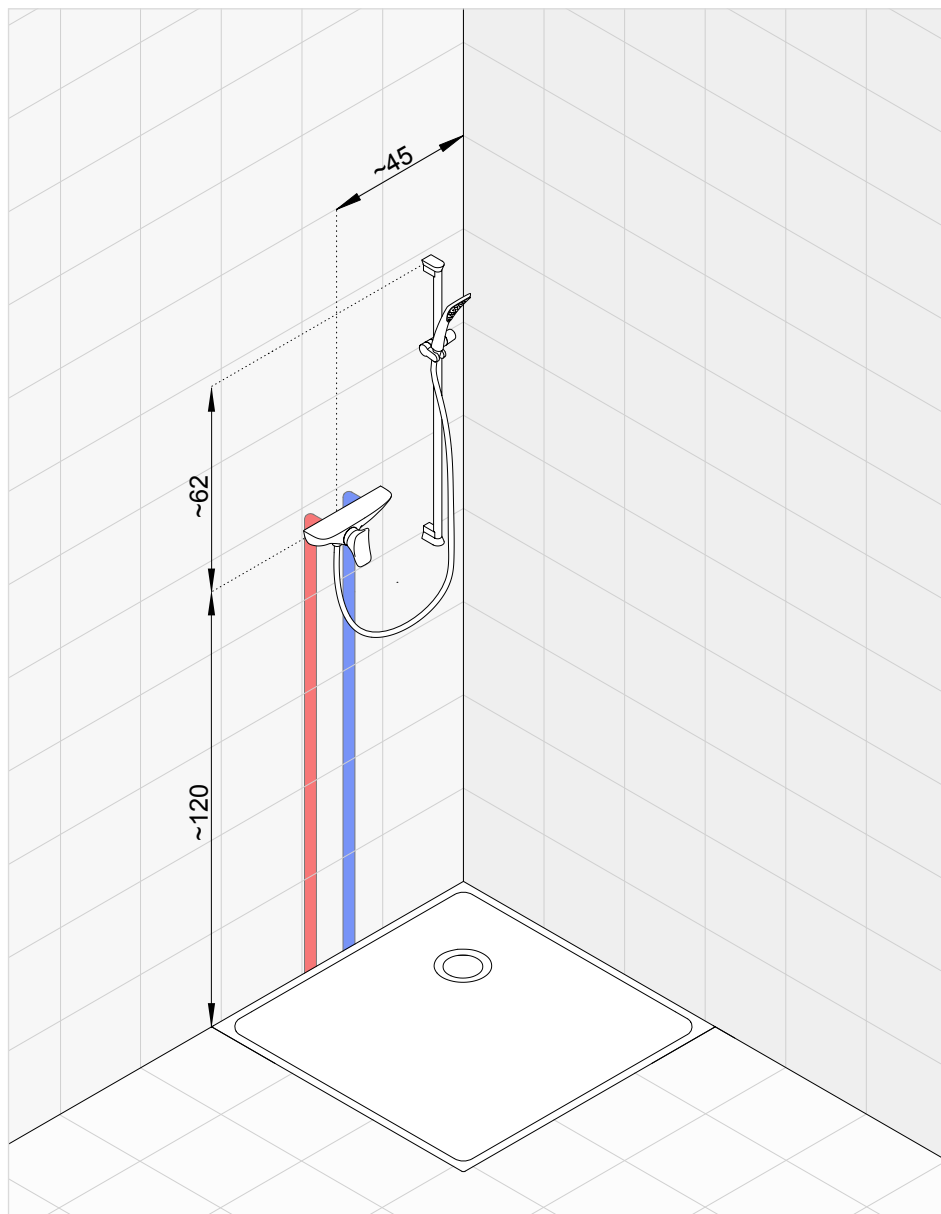

KLUDI ZENTA *set number 10*

Single lever shower mixer with shower set

* Suggested way of installing the elements. All measurements in cm.

| Product | Product description | Surface | Article number |
|---|---|--|--|
|  | <p>KLUDI ZENTA single lever shower mixer DN 15 ceramic cartridge with hot water limitation protected against back flow shower outlet G 1/2</p> | chrome black/chrome white/chrome | 388700575 388708675 388709175 |
|  | <p>KLUDI ZENTA shower set 3S L = 900 mm KLUDI ZENTA wall rail KLUDI ZENTA 3S hand shower DN 15 adjustable to three spray patterns: shower spray smooth spray massage-spray with KLUDI LOGOFLEX-hose G 1/2 x G 1/2 x 1600 mm with conical nuts</p> | chrome black/chrome white/chrome | 6084005-00 6084086-00 6084091-00 |
|  | <p>KLUDI TASSO 90 pop-up waste trim set</p> | chrome | 7137005-00 |
|  | <p>KLUDI TASSO 90 pop-up waste for flat shower tubs with 90 mm waste hole diameter</p> | - | 2109100-00 |