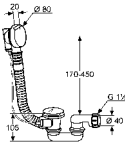

chrome

6555105-00

KLUDI SUPARAFLEX-Schlauch
shower hose DN 15 with conical nuts
G 1/2 x G 1/2 x 1250 mm

chrome

6106105-00

KLUDI ROTEXA 2000
pop-up and overflow set G 1 1/2

chrome

2140705-00