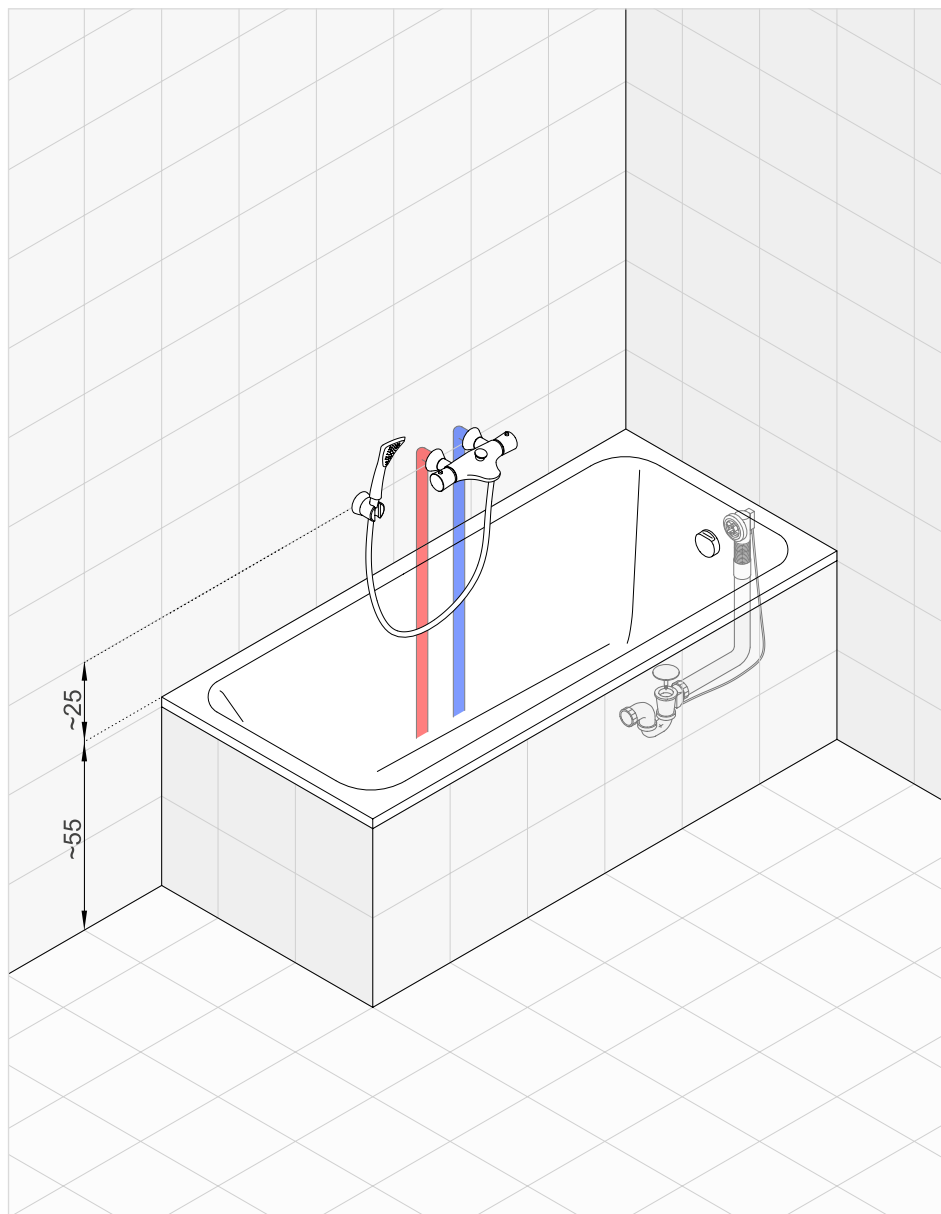

KLUDI Q-BEO *set number 7*

Thermostatic shower mixer with shower set

* Suggested way of installing the elements. All measurements in cm.

| Product | Product description | Surface | Article number |
|---|--|---------|--------------------------------|
|  | <p>KLUDI Q-BEO thermostatic shower mixer DN 15 temperature control handle with hot water safety device 38° C ceramic headpart 180° 50 % water consumption regulation protected against back flow</p> | chrome | 504000565 NEW |
|  | <p>KLUDI Q-BEO hand shower quick and easy cleaning system with shower-spray swivelling shower head low-aerosol connection G 1/2</p> | chrome | 5010005-00 |
|  | <p>KLUDI Q-BEO wall rail L = 900 mm swivel wall-mounted rail with horizontally slider over wall rail and vertical above pass adjustable shower hose G 1/2 x G 1/2 x 1600 mm without hand shower</p> | chrome | 5012005-00 |
|  | <p>KLUDI TASSO 90 pop-up waste trim set</p> | chrome | 7137005-00 |
|  | <p>KLUDI TASSO 90 pop-up waste for flat shower tubs with 90 mm waste hole diameter</p> | - | 2109100-00 |

KLUDI Q-BEO *set number 8*

Single lever bath- and shower mixer with bath-shower set

* Suggested way of installing the elements. All measurements in cm.

KLUDI Q-BEO
single lever bath- and shower
mixer DN 15
s-pointer aerator M 24 x 1
ceramic cartridge with hot water limitation
protected against back flow