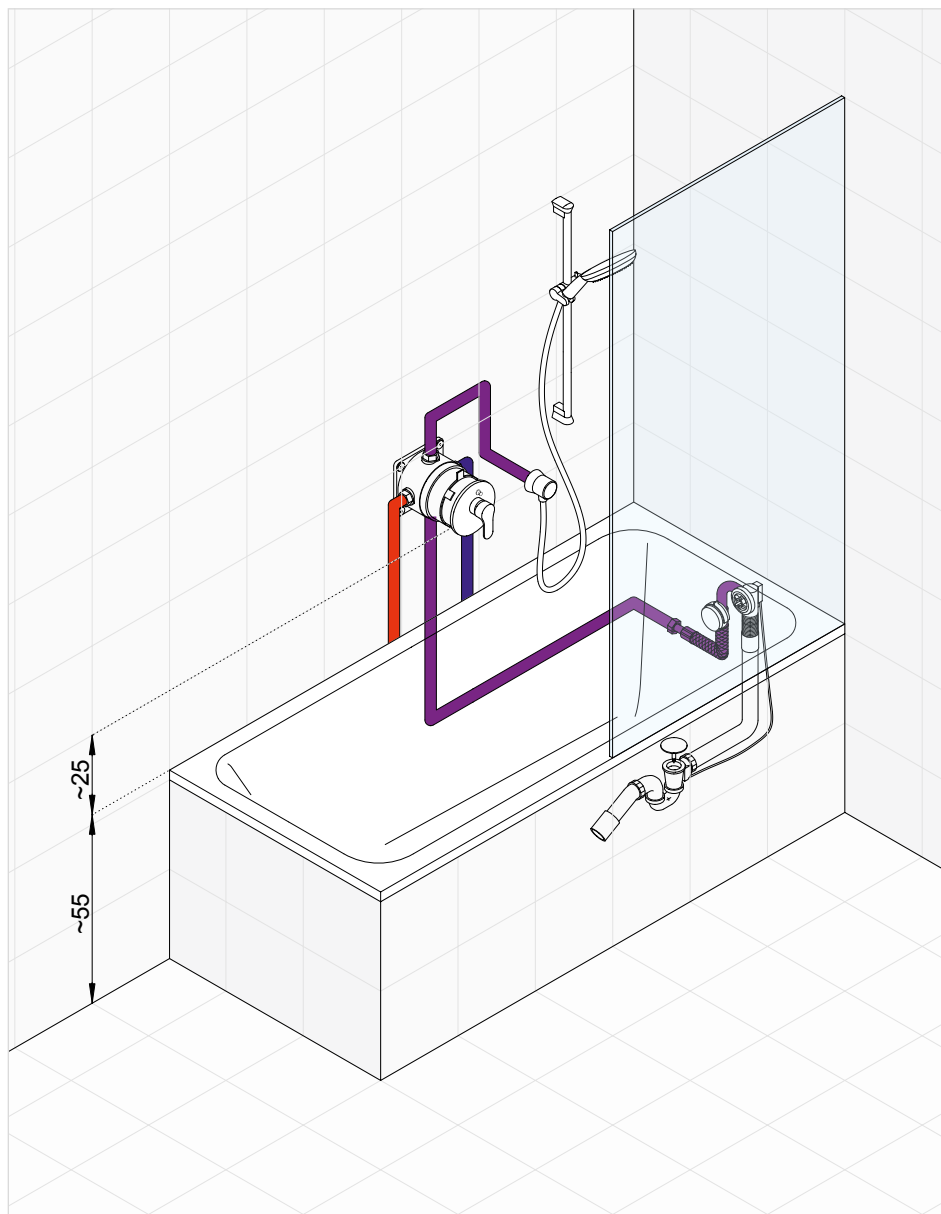

KLUDI OBJEKTA *set number 7*

Concealed single lever bath and shower mixer with shower set and KLUDI ROTEXA MULTI

* Suggested way of installing the elements. All measurements in cm.