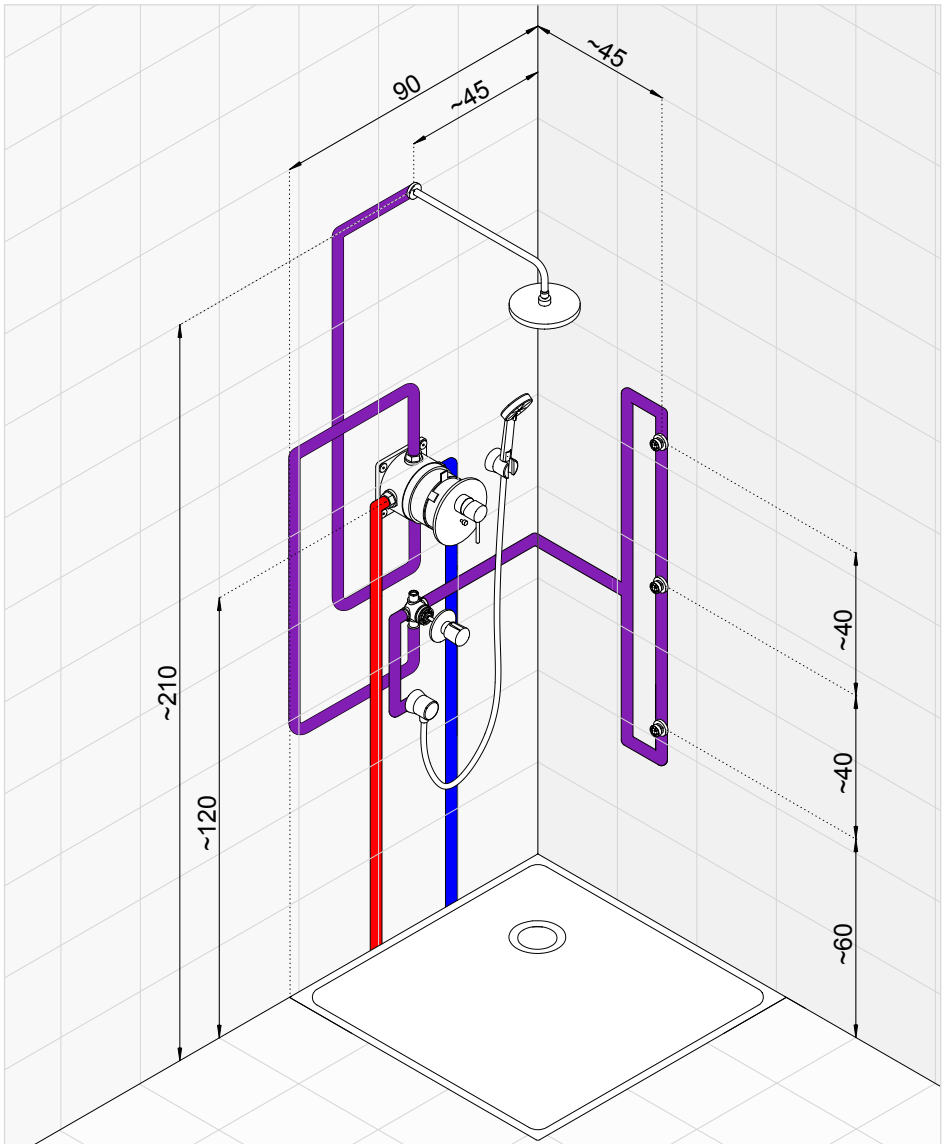

KLUDI BOZZ *set number 3*

Concealed single lever bath and shower mixer with head shower, bath-shower set and side shower

* Suggested way of installing the elements. All measurements in cm.