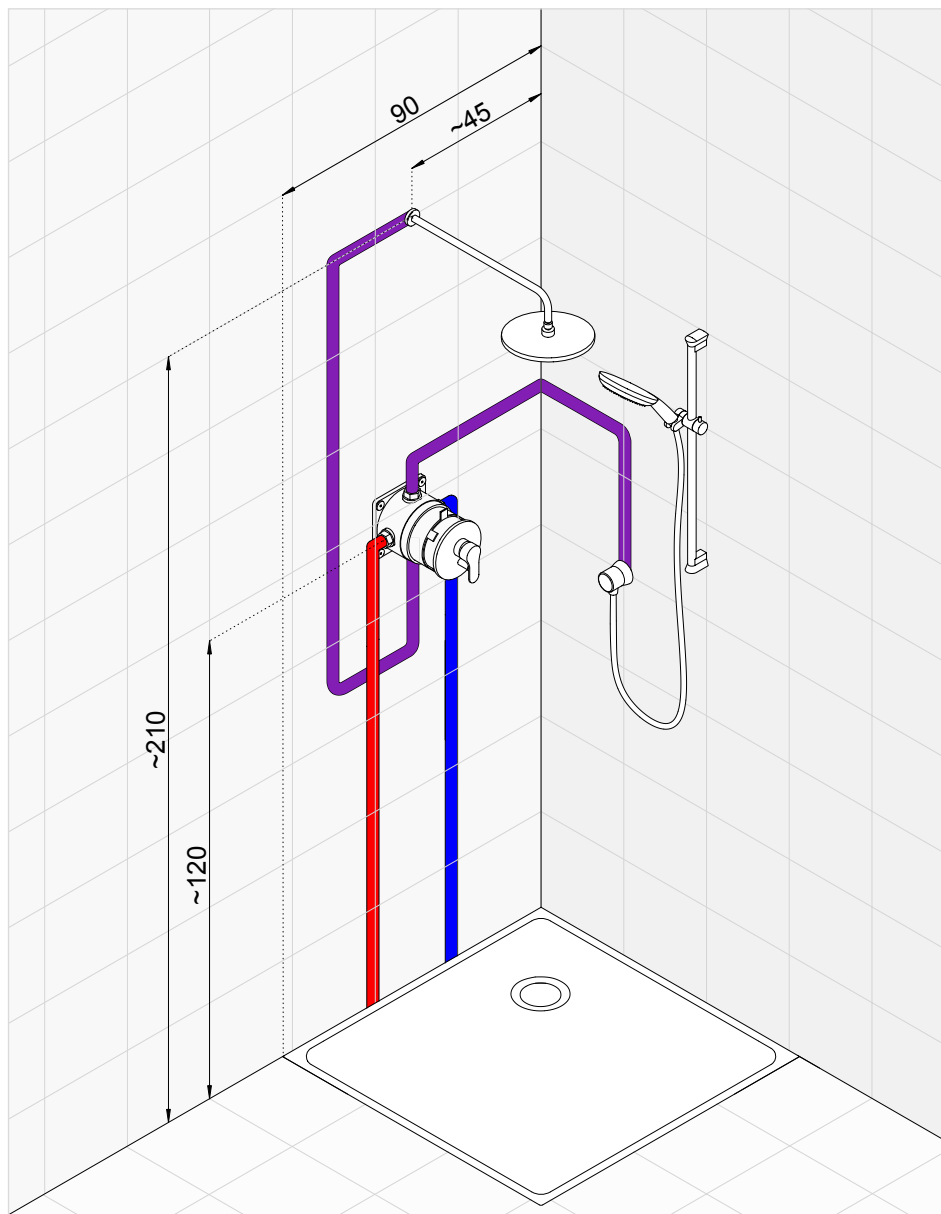

KLUDI OBJEKTA *set number 1*

Concealed single lever bath and shower mixer with head shower and shower set

* Suggested way of installing the elements. All measurements in cm.