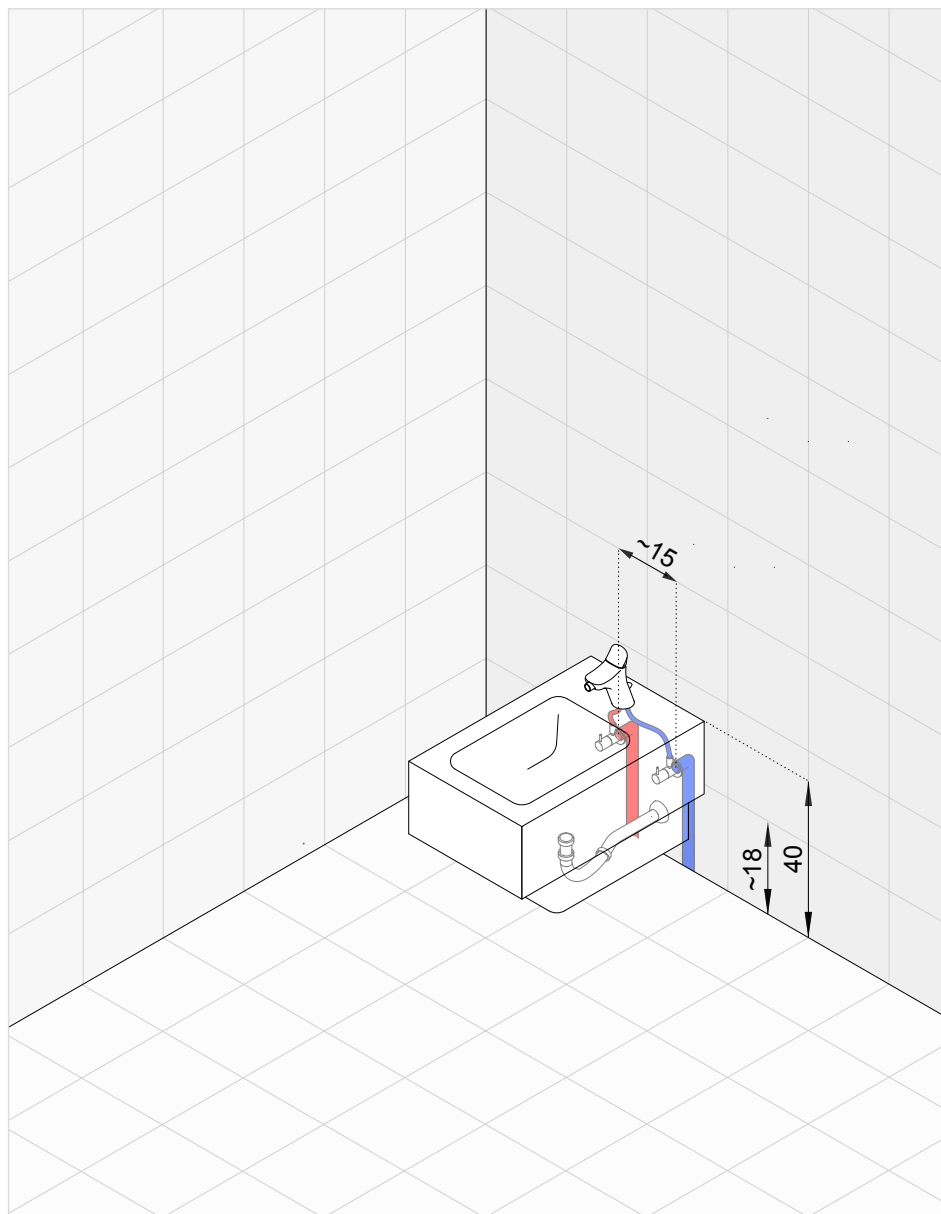

KLUDI BALANCE *set number 16*

Single lever bidet mixer

* Suggested way of installing the elements. All measurements in cm.