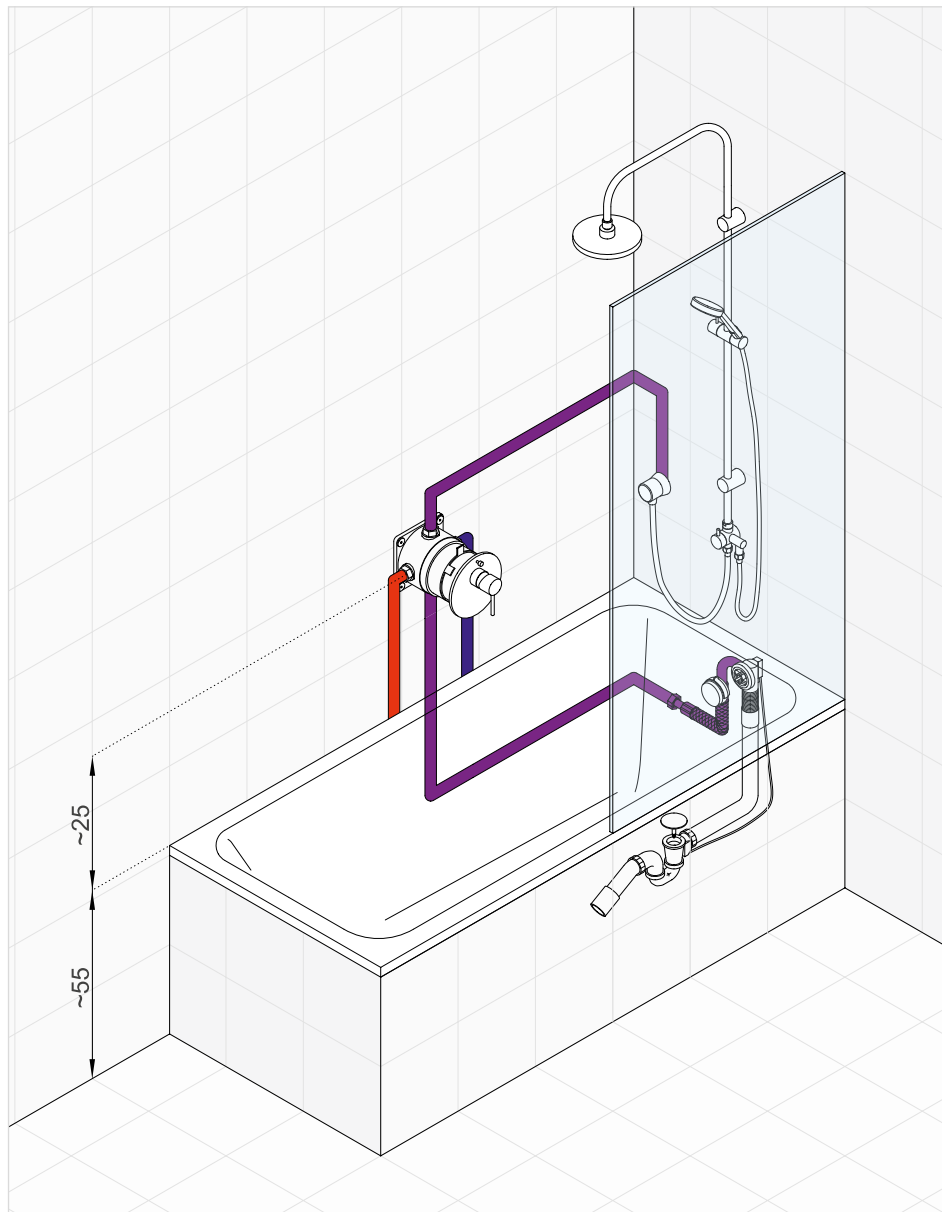

KLUDI BOZZ *set number 5*

Concealed single lever bath and shower mixer with KLUDI ROTEXA MULTI and KLUDI DUAL-SHOWER-SYSTEM

* Suggested way of installing the elements. All measurements in cm.