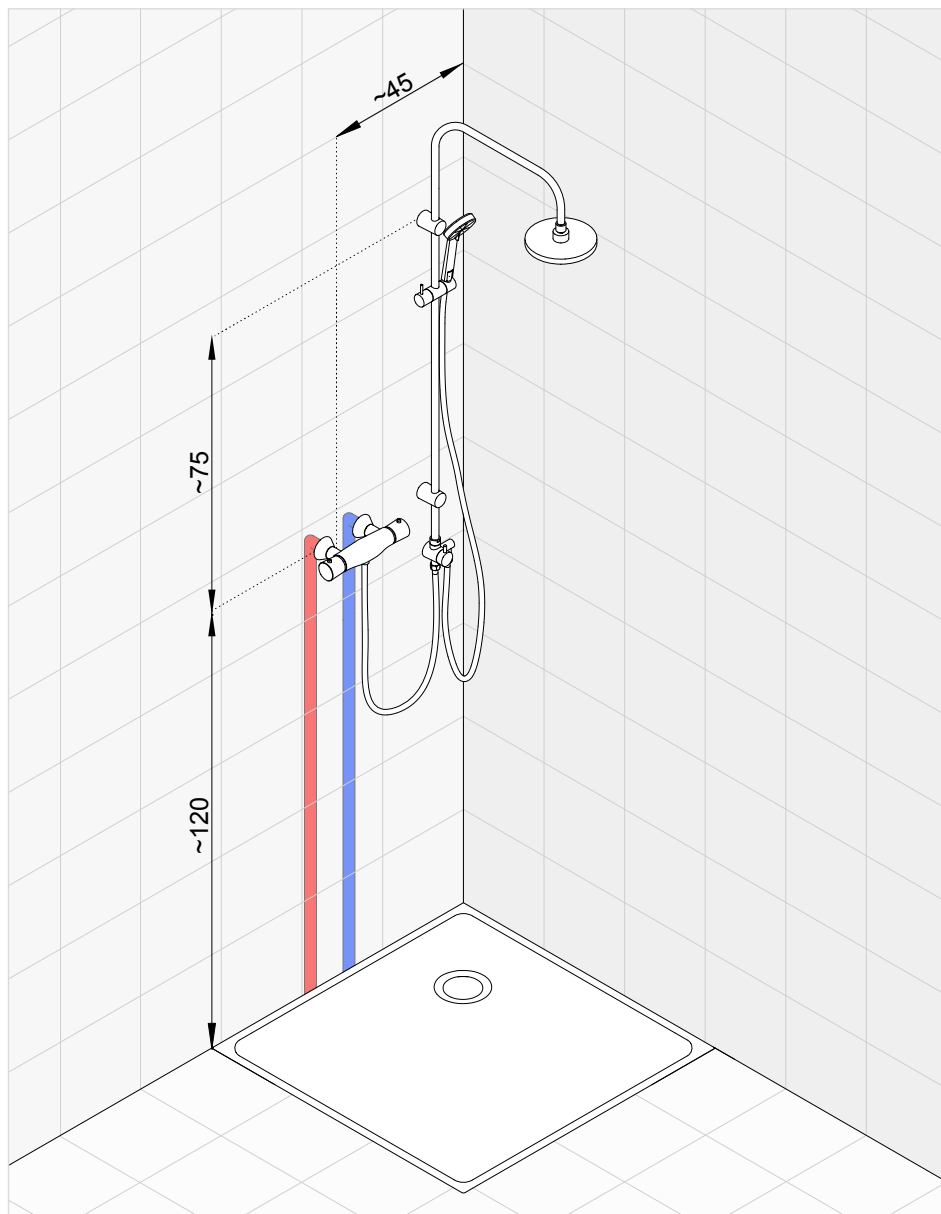

KLUDI BOZZ *set number 9*

Thermostatic shower mixer with KLUDI DUAL-SHOWER-SYSTEM

* Suggested way of installing the elements. All measurements in cm.