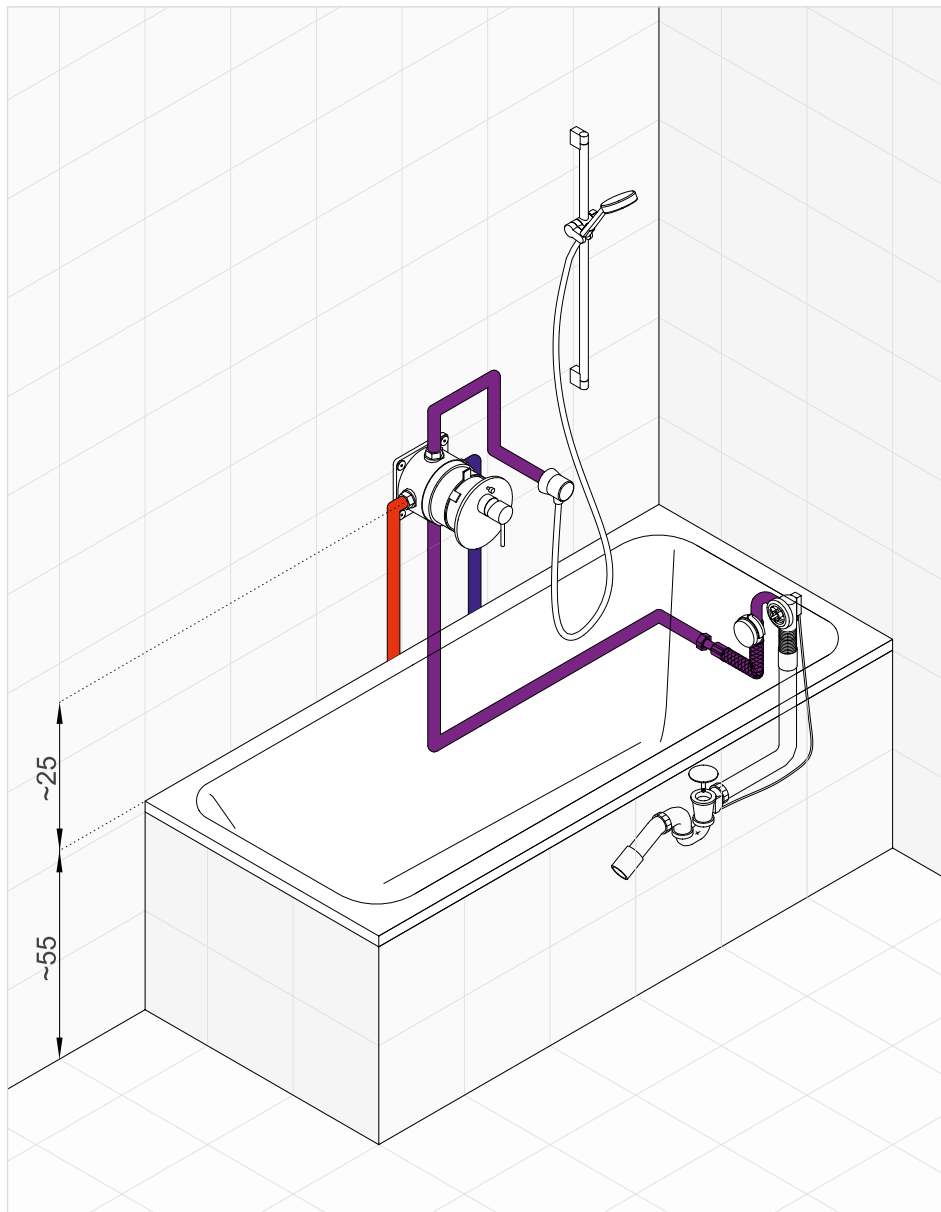

KLUDI BOZZ *set number 7*

Concealed single lever bath and shower mixer with KLUDI ROTEXA MULTI and shower set

* Suggested way of installing the elements. All measurements in cm.