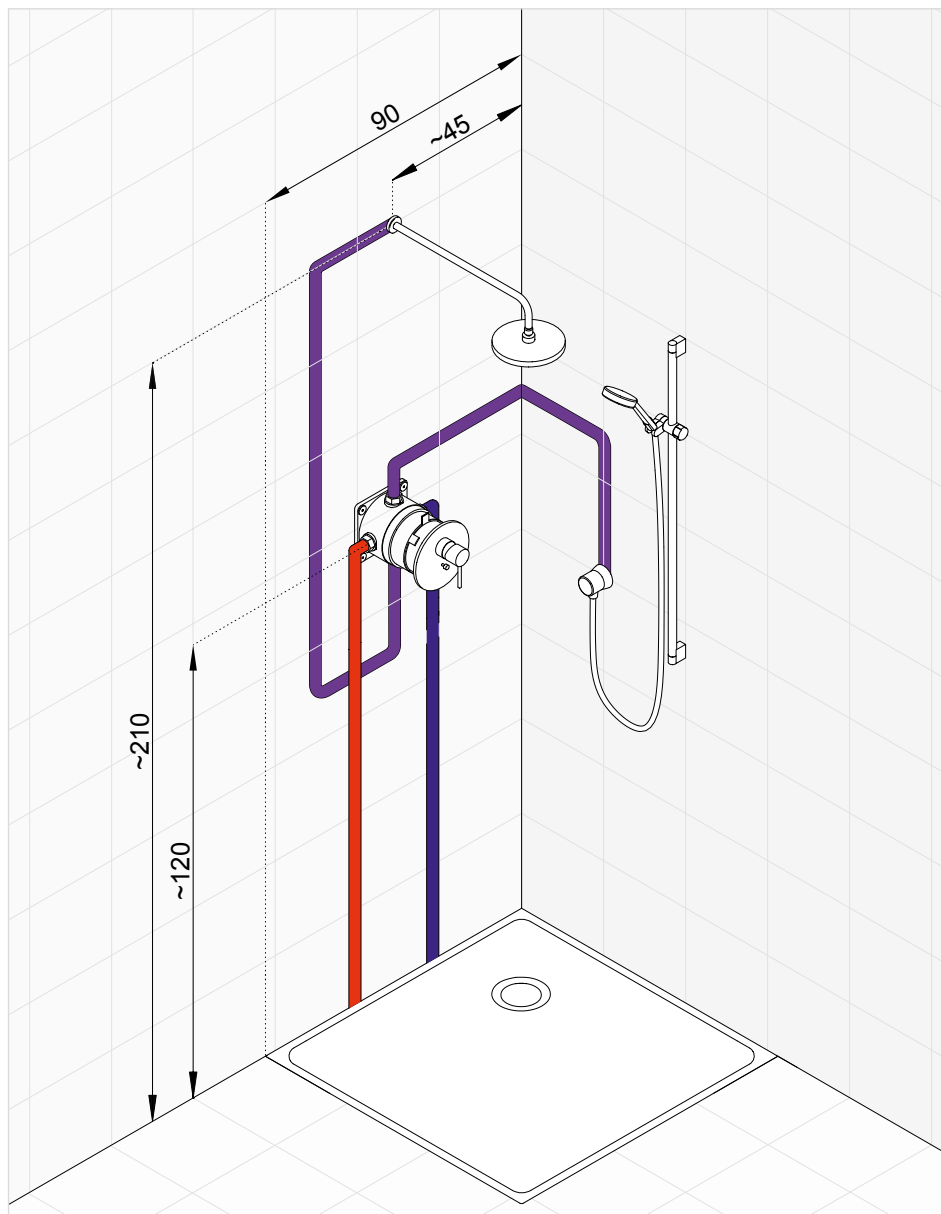

KLUDI BOZZ *set number 1*

Concealed single lever bath and shower mixer with shower set

* Suggested way of installing the elements. All measurements in cm.