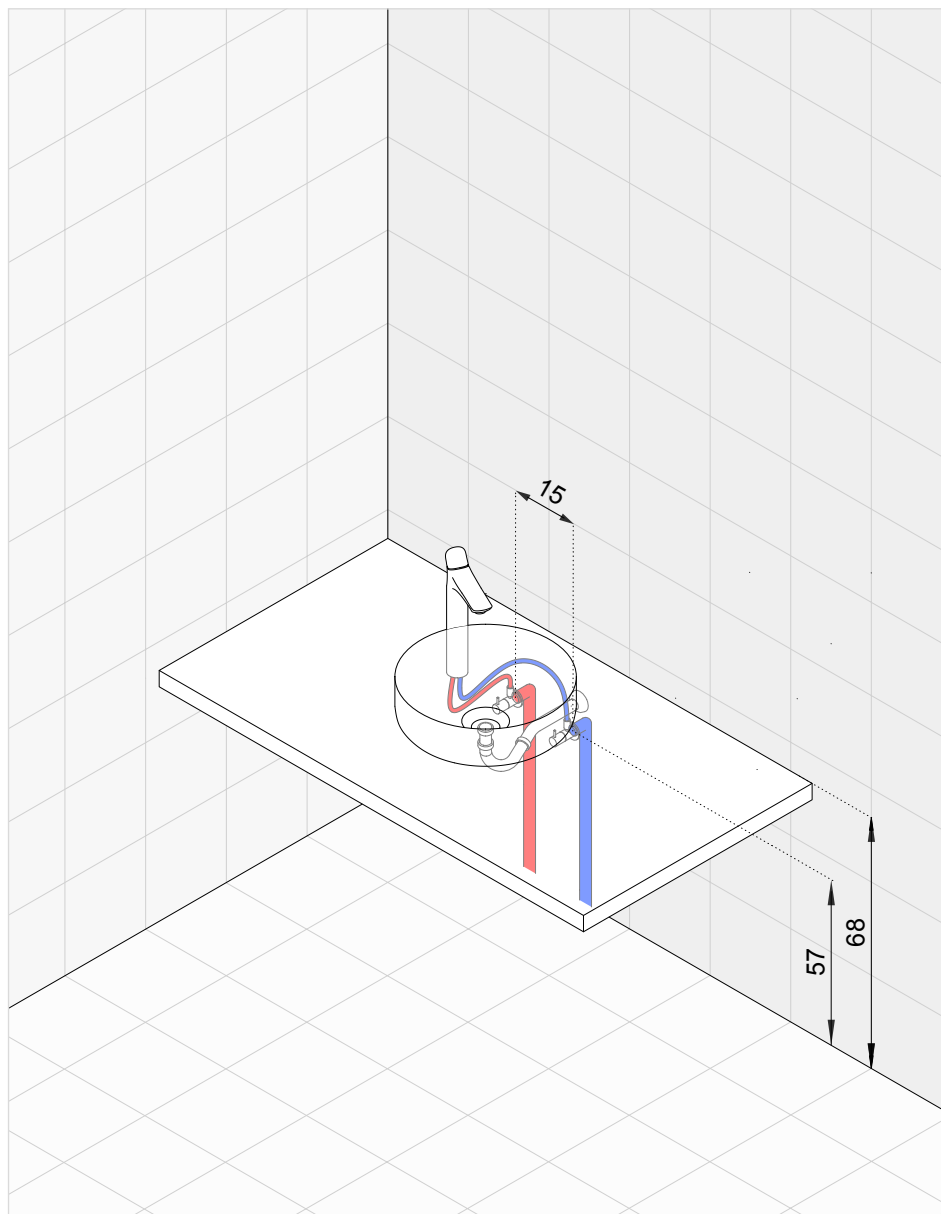

KLUDI BALANCE *set number 14*

Single lever washbowl mixer

* Suggested way of installing the elements. All measurements in cm.