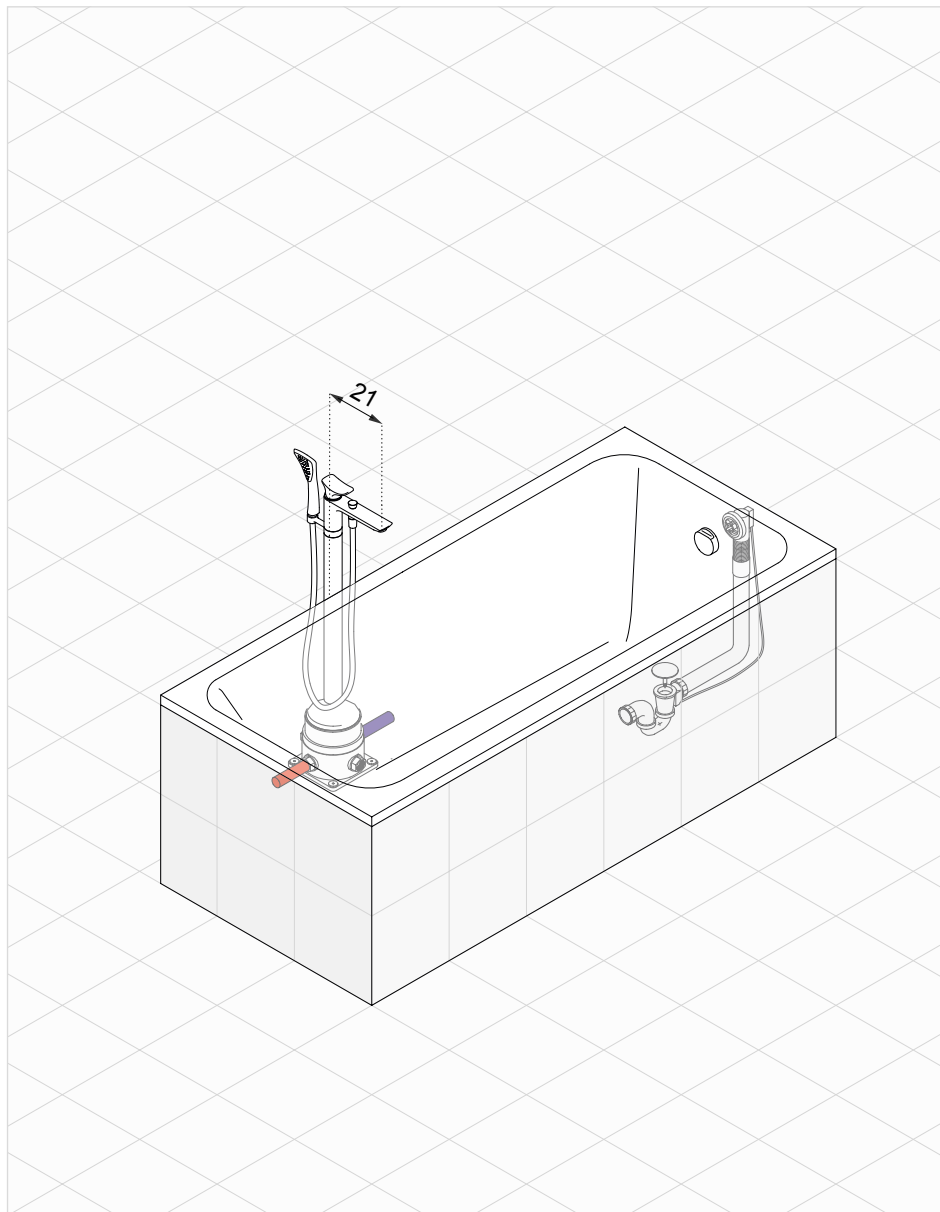

KLUDI AMBA *set number 11*

Single lever bath- and shower mixer for free standing bath tub and ROTEXA 2000

* Suggested way of installing the elements. All measurements in cm.