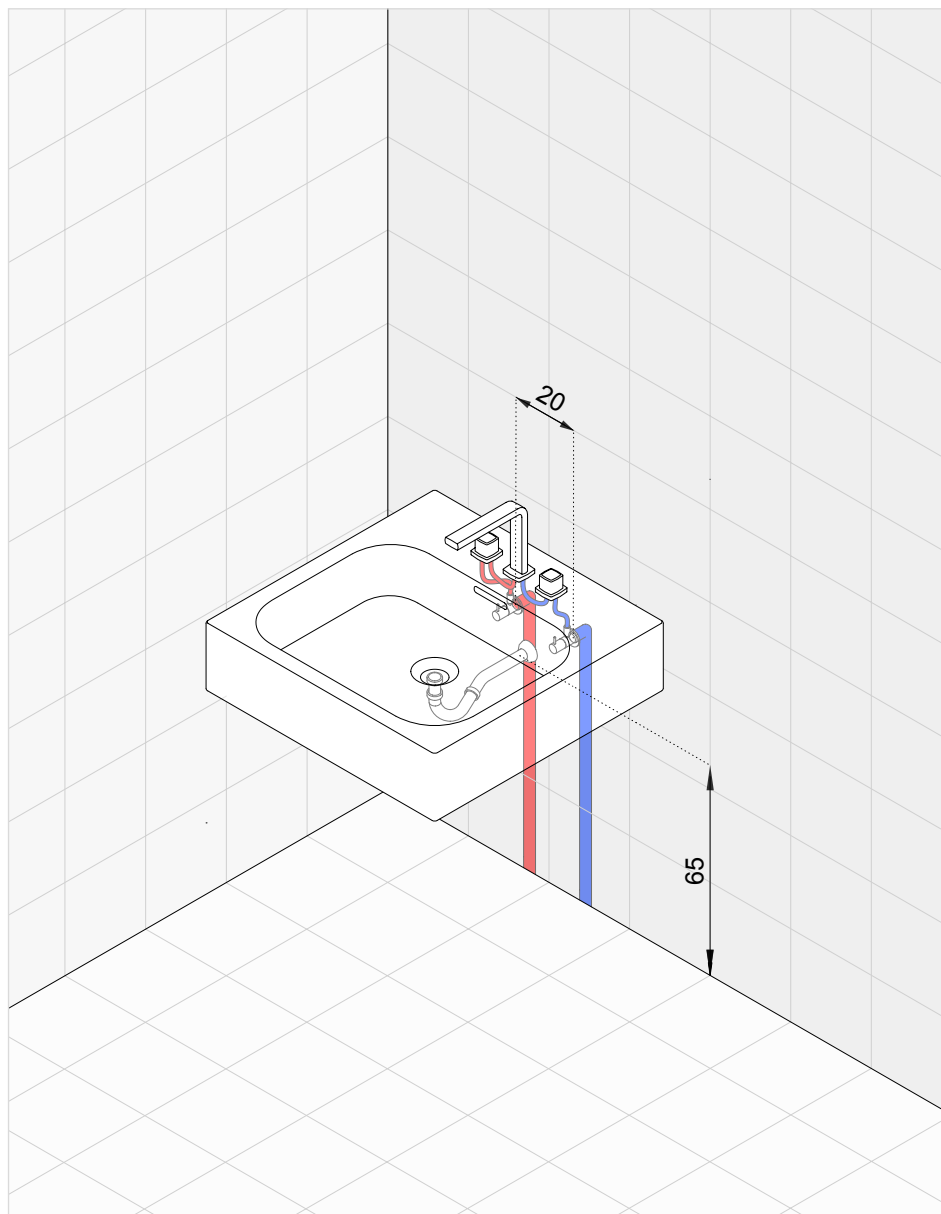

KLUDI Q-BEO *set number 11*

Basin mixer for three hole assembling

* Suggested way of installing the elements. All measurements in cm.