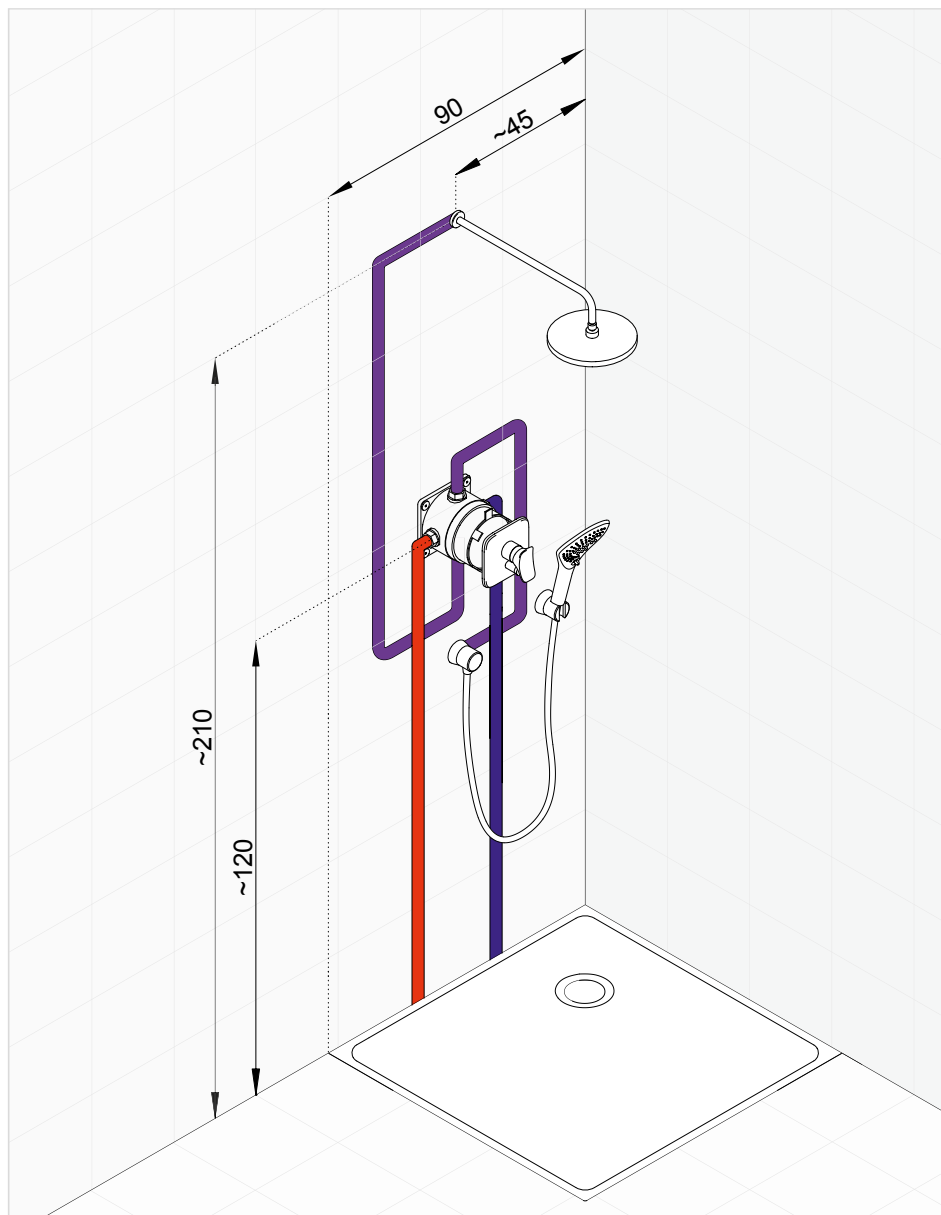

KLUDI AMBA *set number 1*

Concealed thermostatic bath- and shower mixer with head shower and shower set

* Suggested way of installing the elements. All measurements in cm.