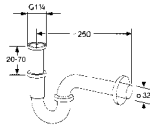

P-trap G 1 1/4
G 1 1/4 x 32 mm, standard model
with bent outlet 32 x 200 mm
with wall flange (escutcheon)

chrome

1025005-00