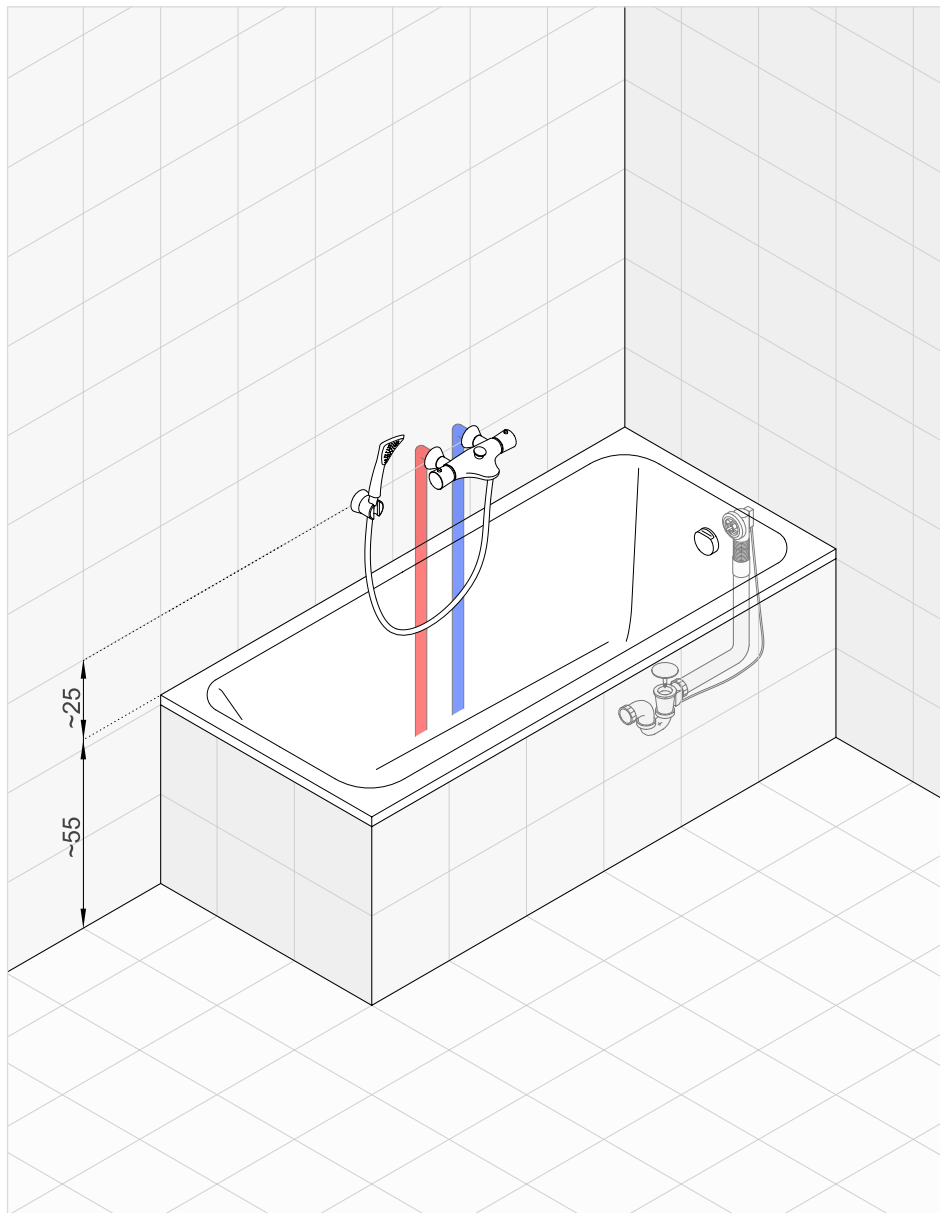

KLUDI AMBA *set number 10*

Thermostatic bath- and shower mixer with bath-shower set

* Suggested way of installing the elements. All measurements in cm.