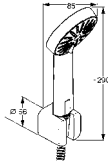

chrome

352010538

NEW

KLUDI A-QA b
 bath-shower set
 KLUDI A-QA b 1S hand shower DN 15
 with 50 % Eco function
 with shower spray with 60 flash nozzels
 SIRENAFLEX-hose
 G 1/2 x G 1/2 x 1250 mm

chrome

6565005-00