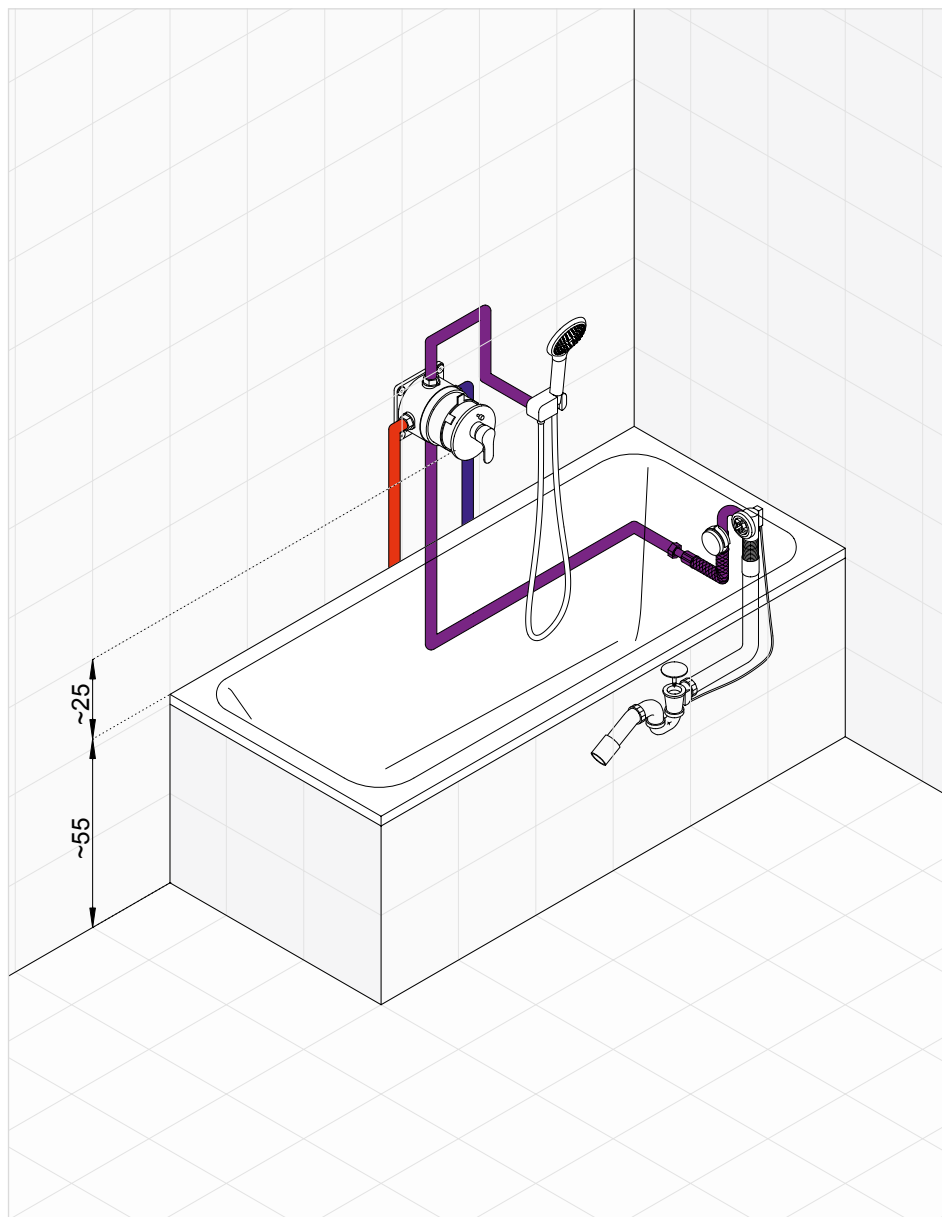

KLUDI OBJEKTA *set number 6*

Concealed single lever bath and shower mixer with bath-shower set and KLUDI ROTEXA MULTI

* Suggested way of installing the elements. All measurements in cm.