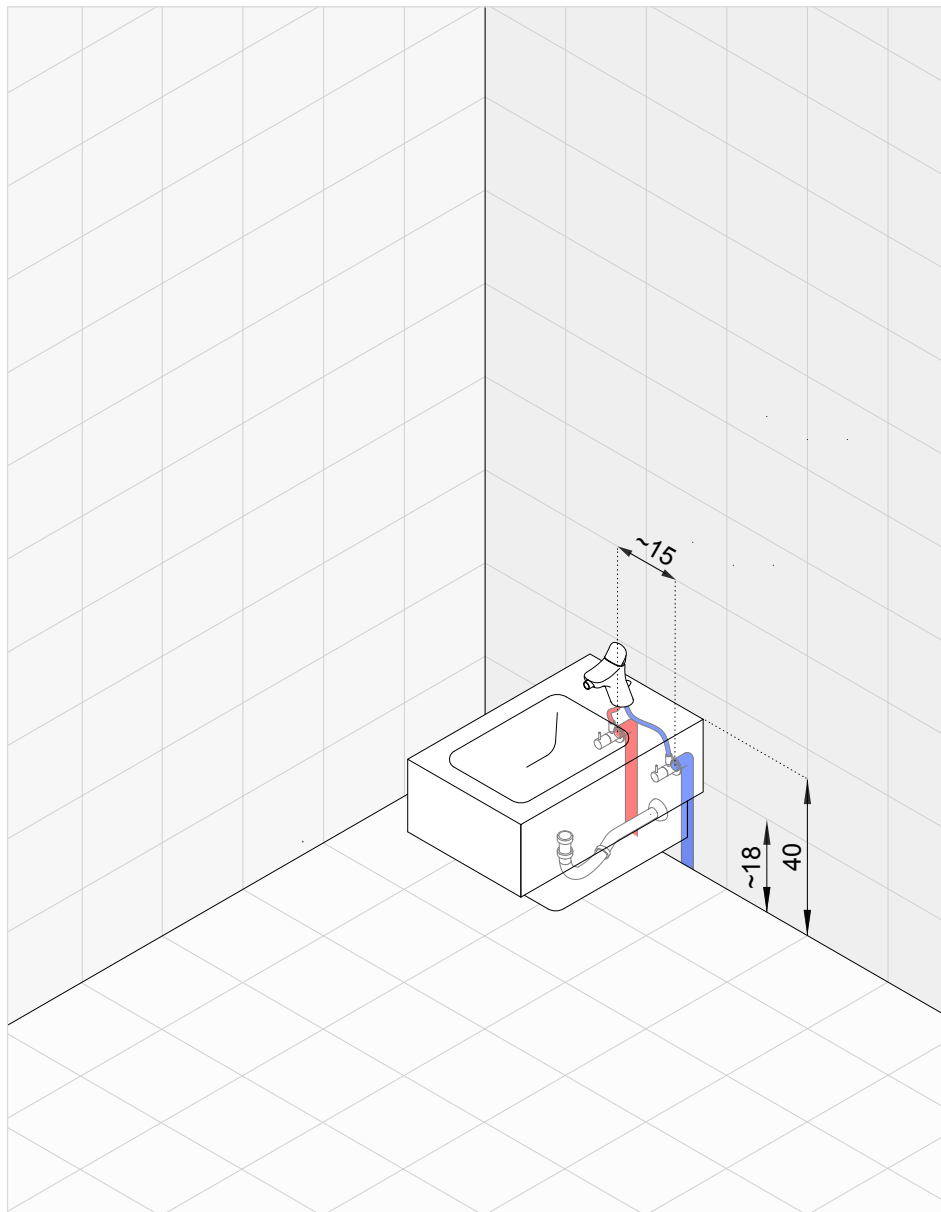

KLUDI BOZZ *set number 15*

Single lever bidet mixer

* Suggested way of installing the elements. All measurements in cm.