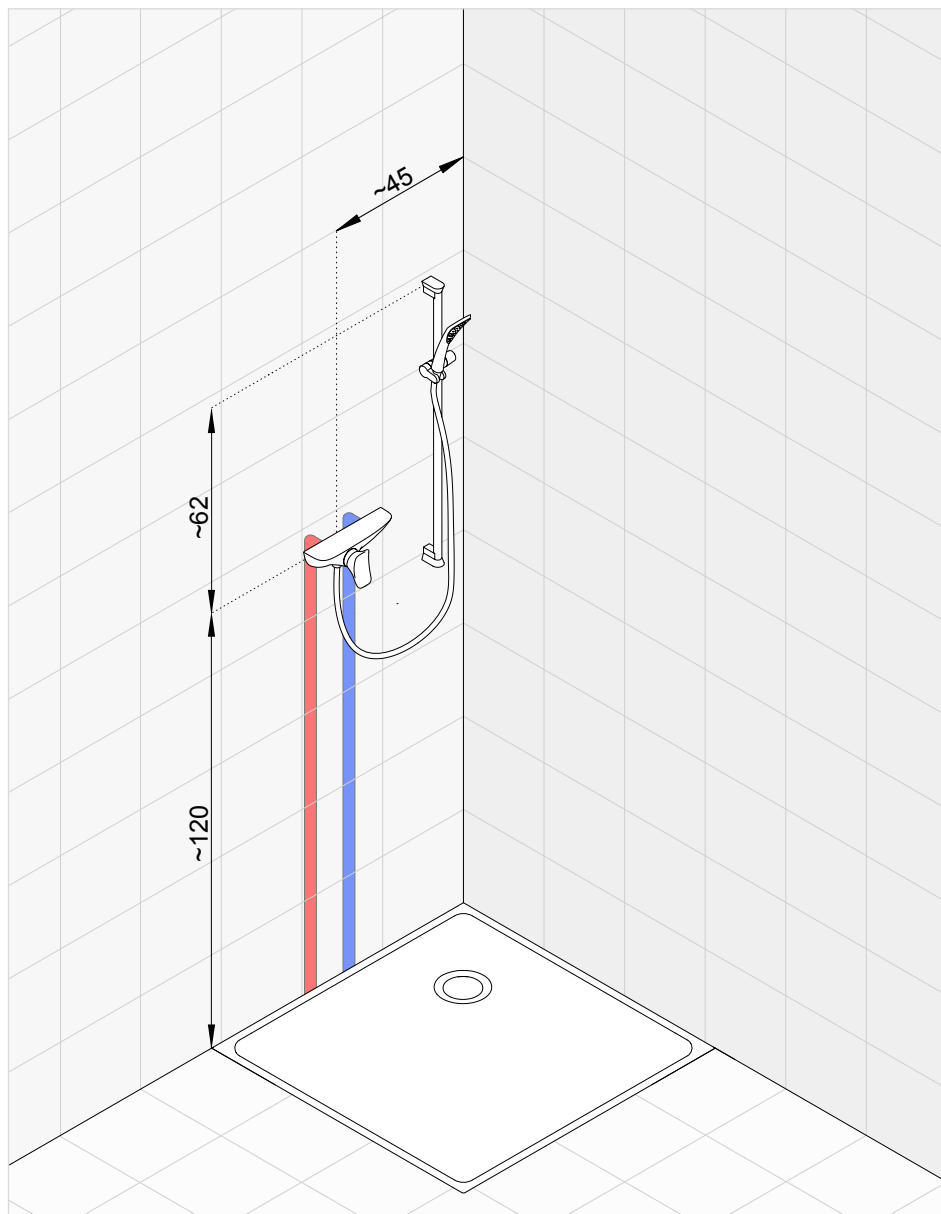

KLUDI BALANCE *set number 8*

Single lever shower mixer with shower set

* Suggested way of installing the elements. All measurements in cm.

| Product | Product description | Surface | Article number |
|---|--|------------------------|--|
|   | <p>KLUDI BALANCE single lever shower mixer DN 15 ceramic cartridge with hot water limitation shower outlet G 1/2 protected against back flow</p> | chrome white/chrome | 527100575 527109175 |
|   | <p>KLUDI FIZZ shower set 3S L = 900 mm wall rail horizontal and vertical adjustable slider KLUDI FIZZ 3S hand shower DN 15 KLUDI SUPARAFLEX SILVER/WHITE-hose G 1/2 x G 1/2 x 1600 mm plastic-coated with conical nuts</p> | chrome white/chrome | 6774005-00 6774091-00 <div style="background-color: black; color: white; padding: 2px; text-align: center; font-weight: bold;">NEW</div> |
|   | <p>KLUDI TASSO 90 pop-up waste trim set</p> | chrome | 7137005-00 |
|   | <p>KLUDI TASSO 90 pop-up waste for flat shower tubs with 90 mm waste hole diameter</p> | - | 2109100-00 |