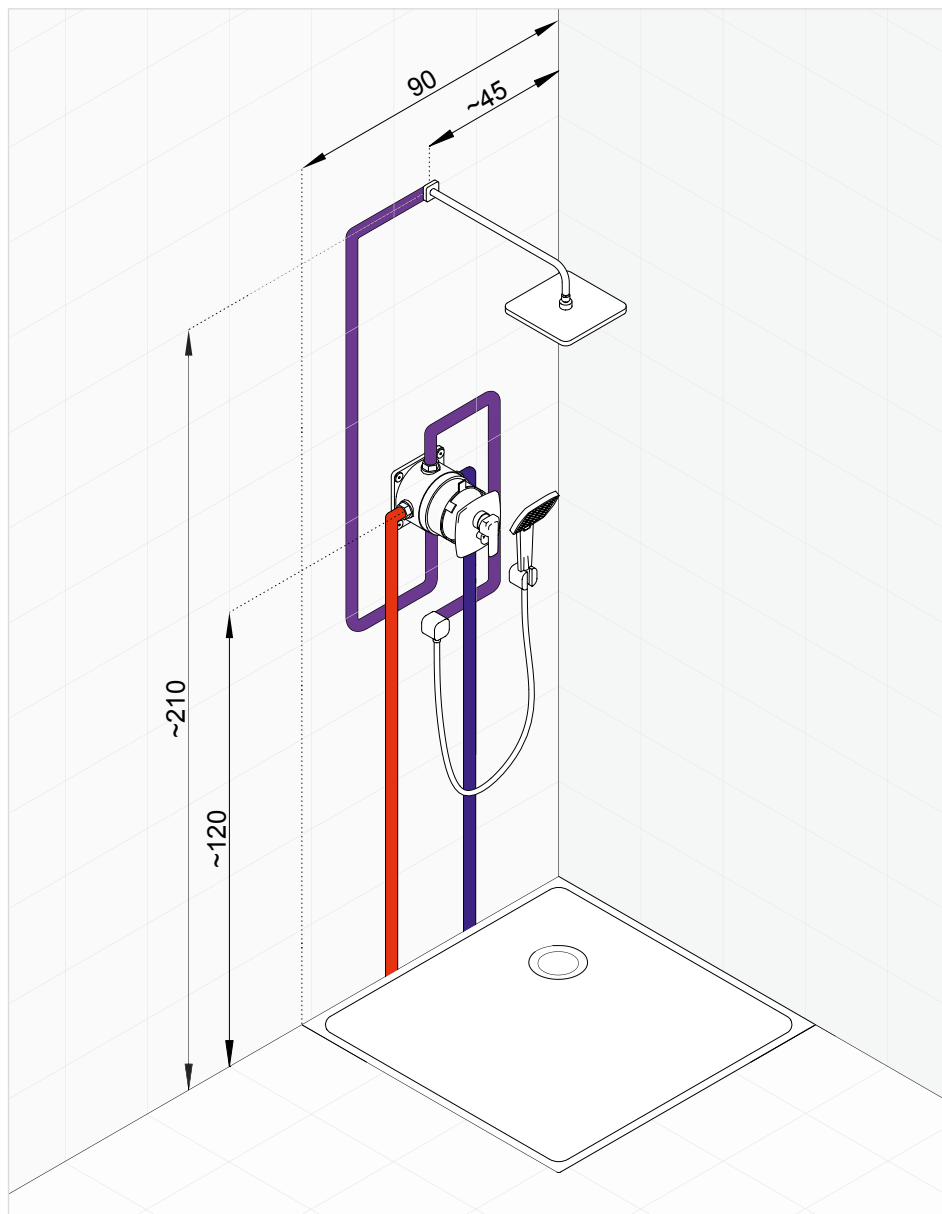

KLUDI Q-BEO *set number 2*

Concealed single lever bath and shower mixer with head shower and shower set

* Suggested way of installing the elements. All measurements in cm.