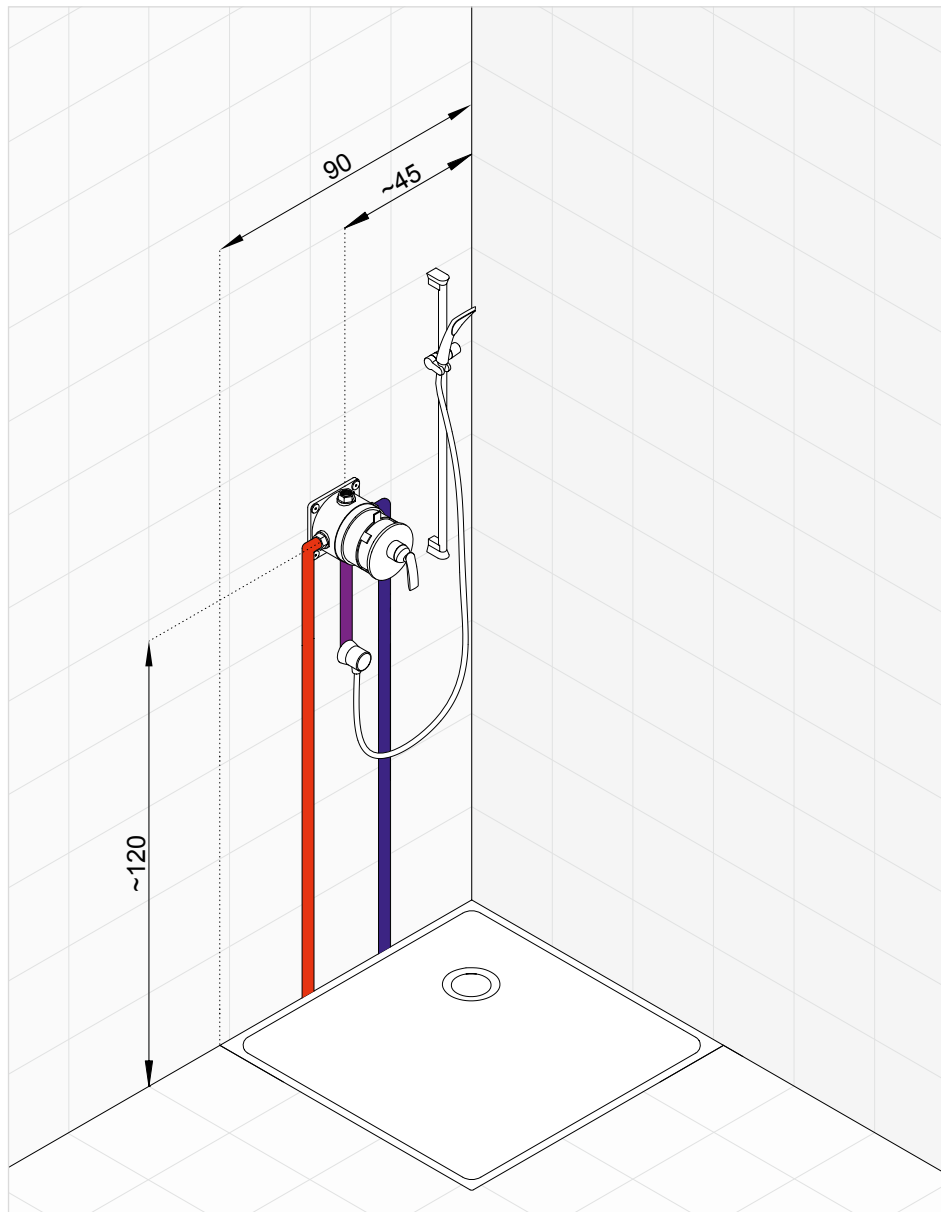

KLUDI BALANCE *set number 5*

Concealed single lever shower mixer with shower set

* Suggested way of installing the elements. All measurements in cm.