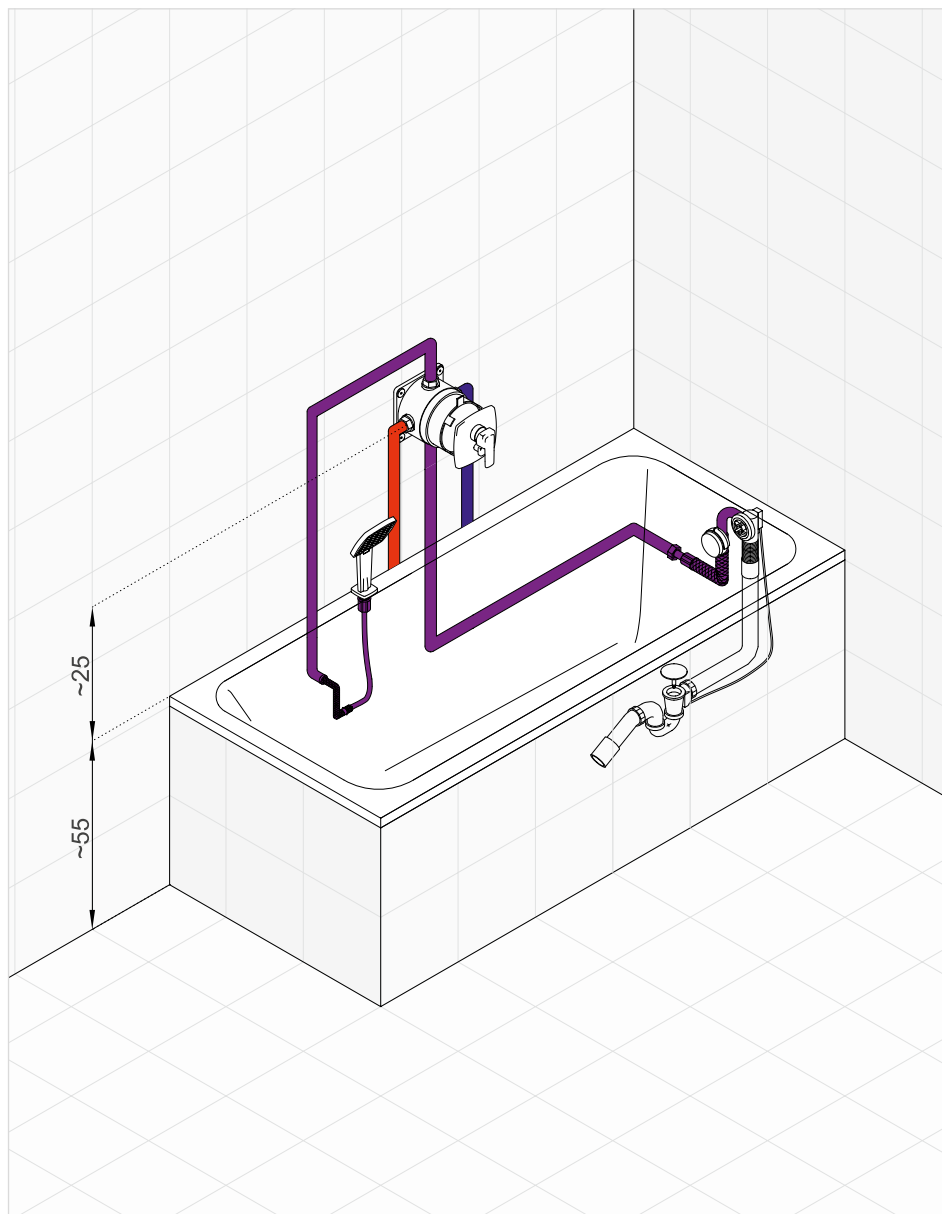

KLUDI Q-BEO *set number 5*

Concealed single lever bath and shower mixer with shower set and KLUDI ROTEXA MULTI

* Suggested way of installing the elements. All measurements in cm.