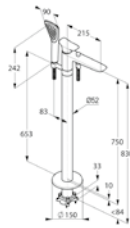

KLUDI AMBA
single lever bath- and shower mixer
DN 15
installation for free standing bath tub
ceramic cartridge with hot water limitation
caché s-pointer-Laminar-flow-regulator
protected against back flow
KLUDI SUPARAFLEX SILVER-hose anti twist
G 1/2 x G 1/2 x 1250 mm
with KLUDI FIZZ 1S handshower 6760005-00

chrome 535900575