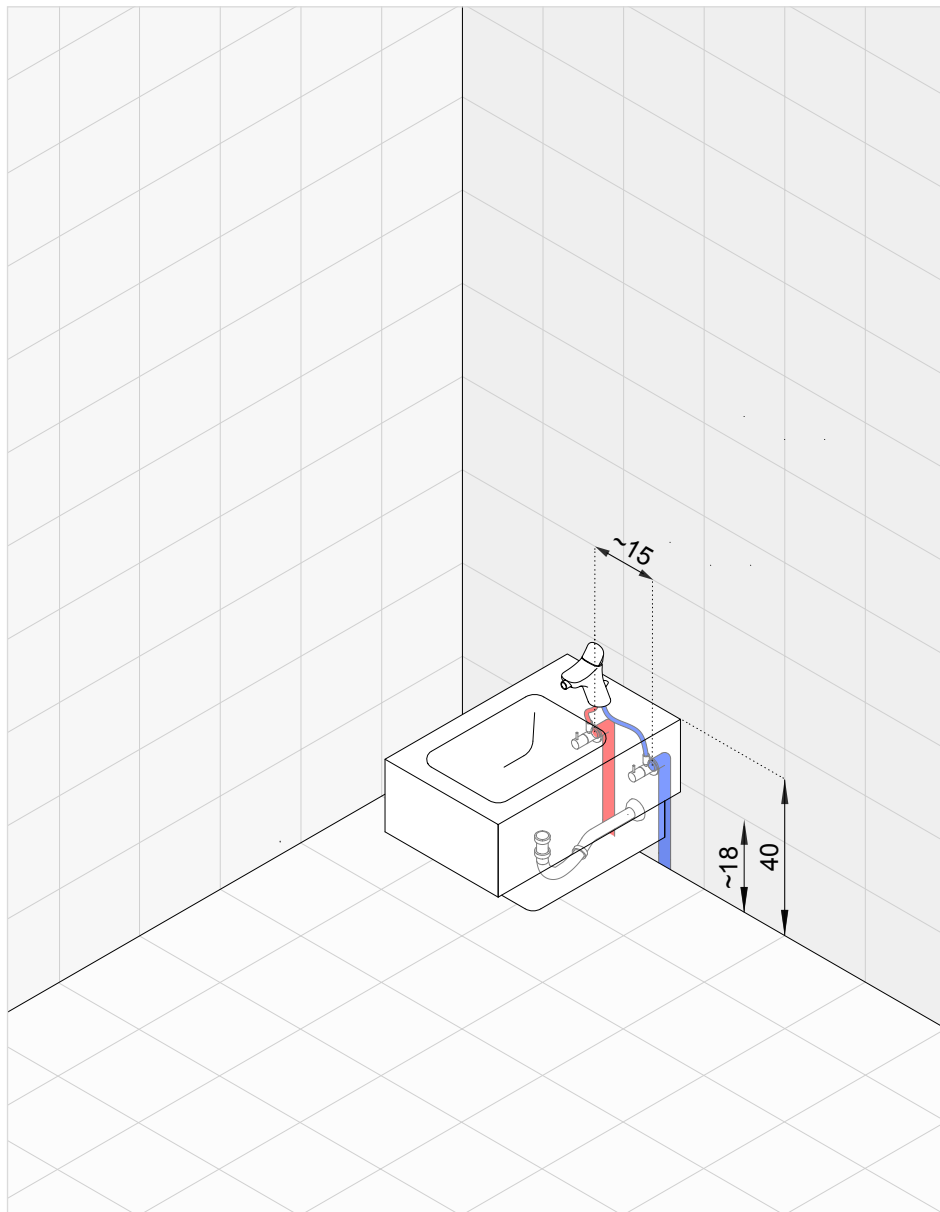

KLUDI AMBA *set number 16*

Single lever bidet mixer

* Suggested way of installing the elements. All measurements in cm.