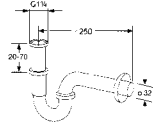

P-trap G 1 1/4
G 1 1/4 x 32 mm, standard model
with bent outlet 32 x 200 mm
with wall flange (escutcheon)

chrome

1025005-00