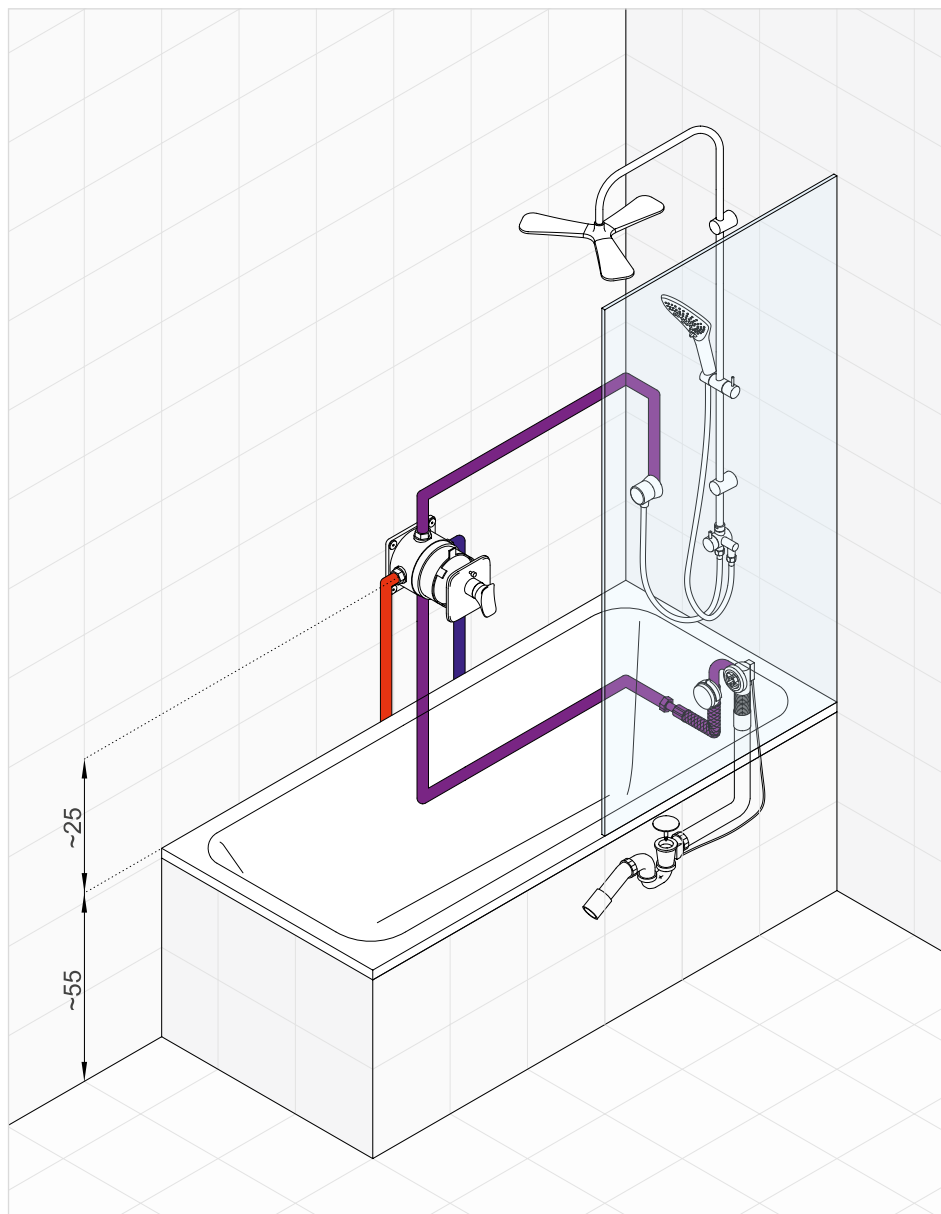

KLUDI AMBA *set number 6*

Concealed single lever bath and shower mixer with KLUDI ROTEXA MULTI and KLUDI DUAL-SHOWER-SYSTEM

* Suggested way of installing the elements. All measurements in cm.