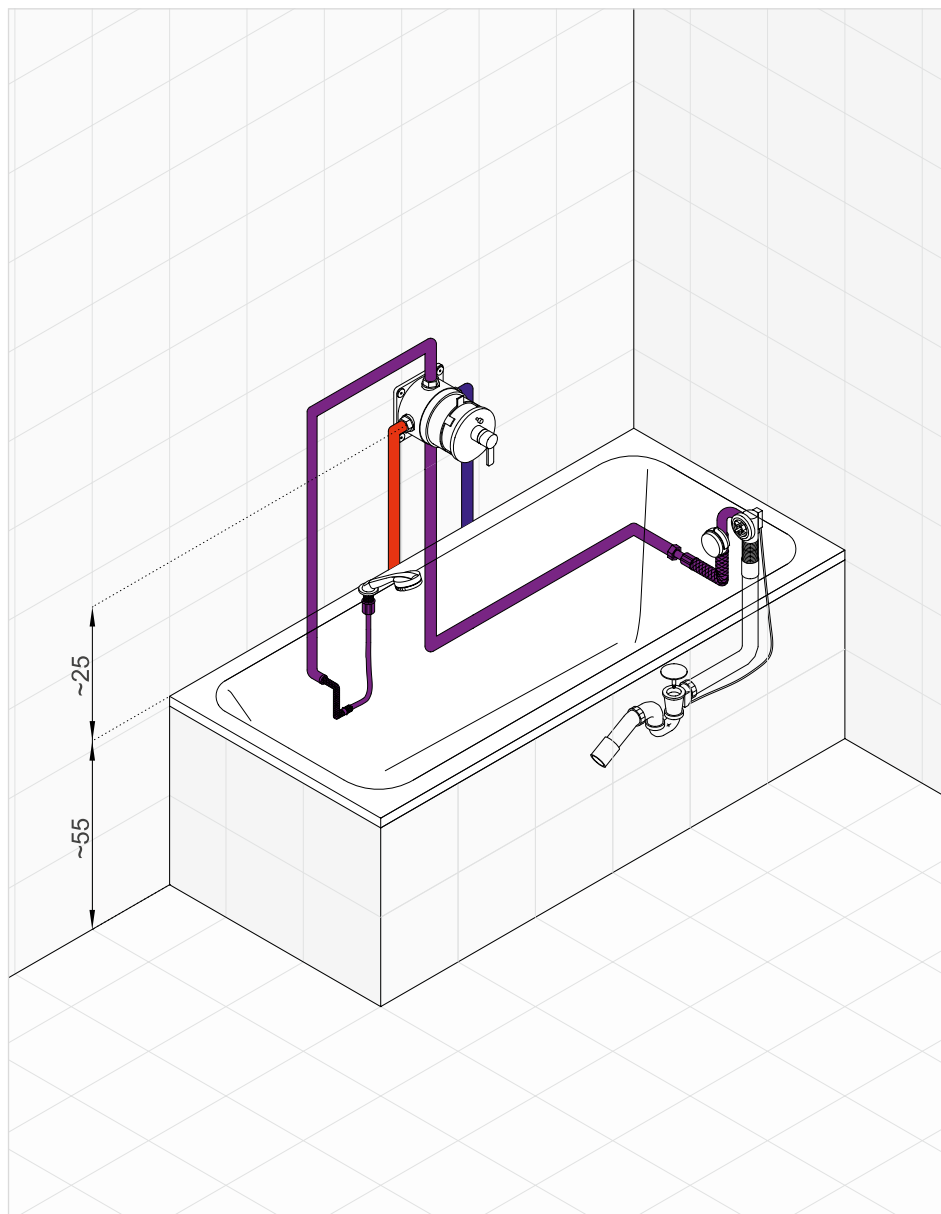

KLUDI ZENTA *set number 9*

Concealed single lever bath and shower mixer with KLUDI ROTEXA MULTI and shower set

* Suggested way of installing the elements. All measurements in cm.