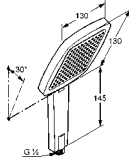

KLUDI Q-BEO
hand shower
quick and easy cleaning system
with shower-spray
swivelling shower head
low-aerosol
connection G 1/2

chrome

5010005-00