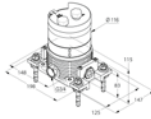

KLUDI FLEXX.BOXX
concealed unit DN 20
for freestanding bath- and shower mixer
with flushing set
without stand fitting

chrome 88088