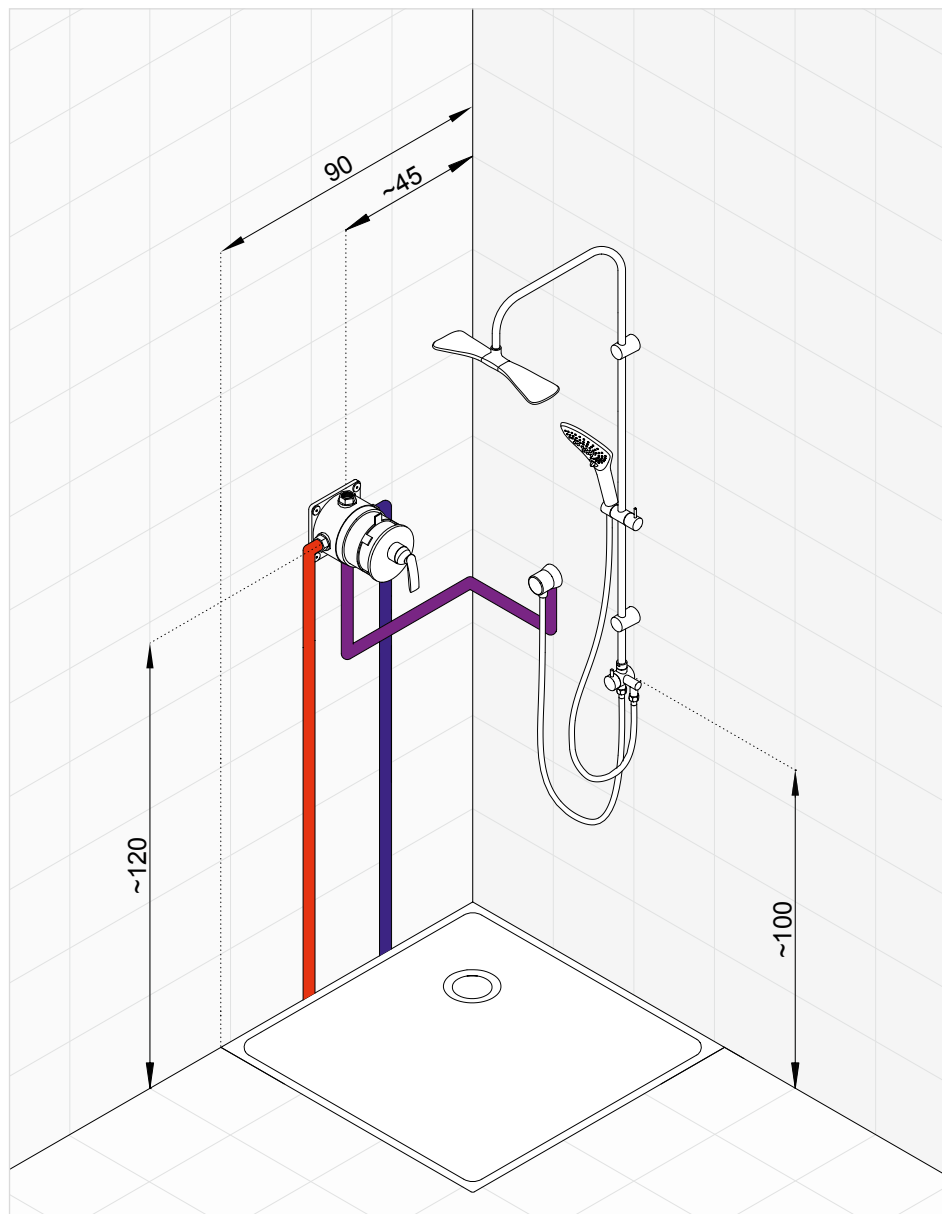

KLUDI BALANCE *set number 4*

Concealed thermostatic bath- and shower mixer with KLUDI DUAL-Shower-System

* Suggested way of installing the elements. All measurements in cm.