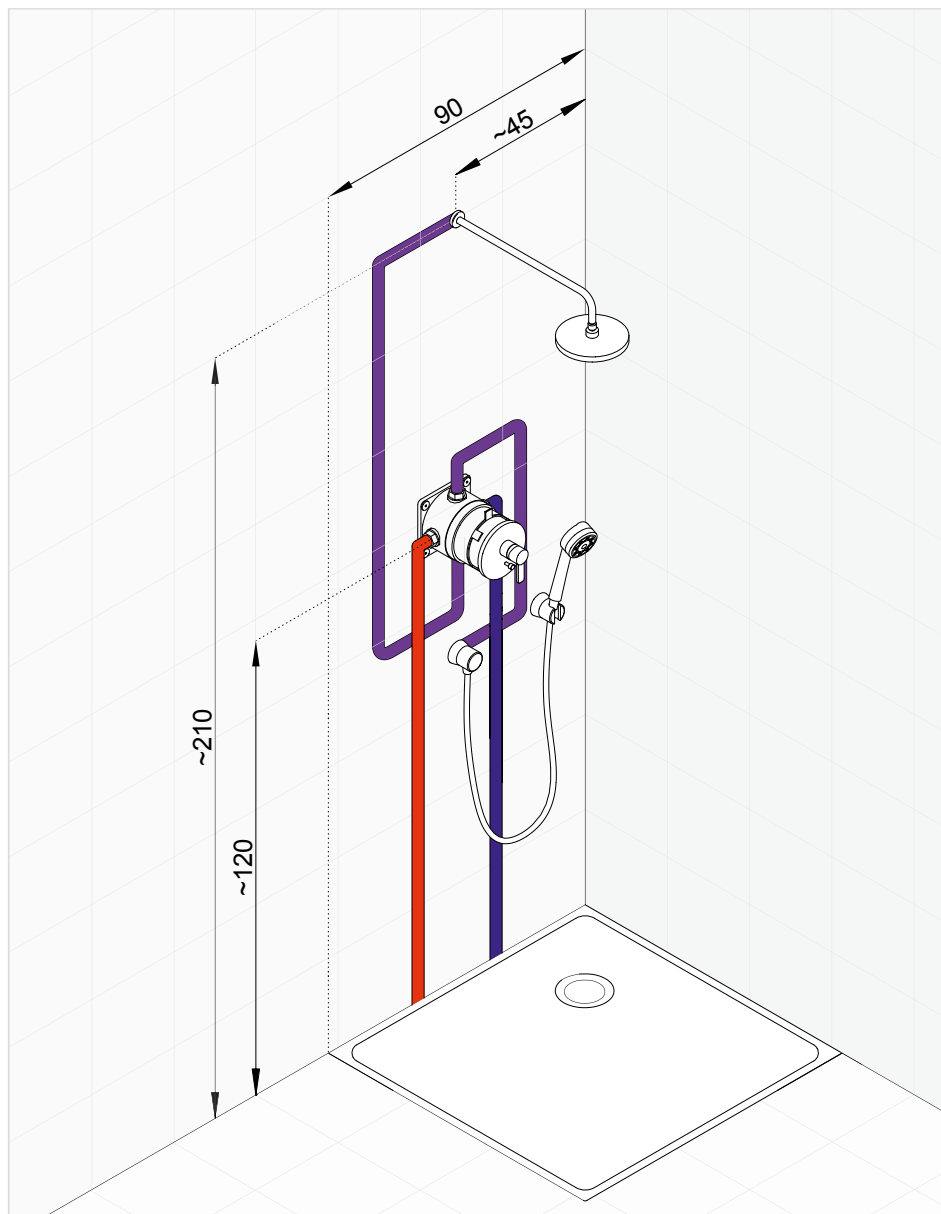

KLUDI ZENTA *set number 2*

Concealed single lever bath and shower mixer with head shower and shower set

* Suggested way of installing the elements. All measurements in cm.