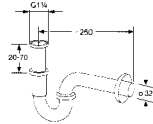

Article number

KLUDI Q-BEO
basin mixer DN 15 three hole assembling
s-pointer aerator M 24 x 1
ceramic headpart 90°
pop-up waste G 1 1/4
flexible hoses G 3/8

chrome

501430565

NEW

P-trap G 1 1/4
G 1 1/4 x 32 mm, standard model
with bent outlet 32 x 200 mm
with wall flange (escutcheon)