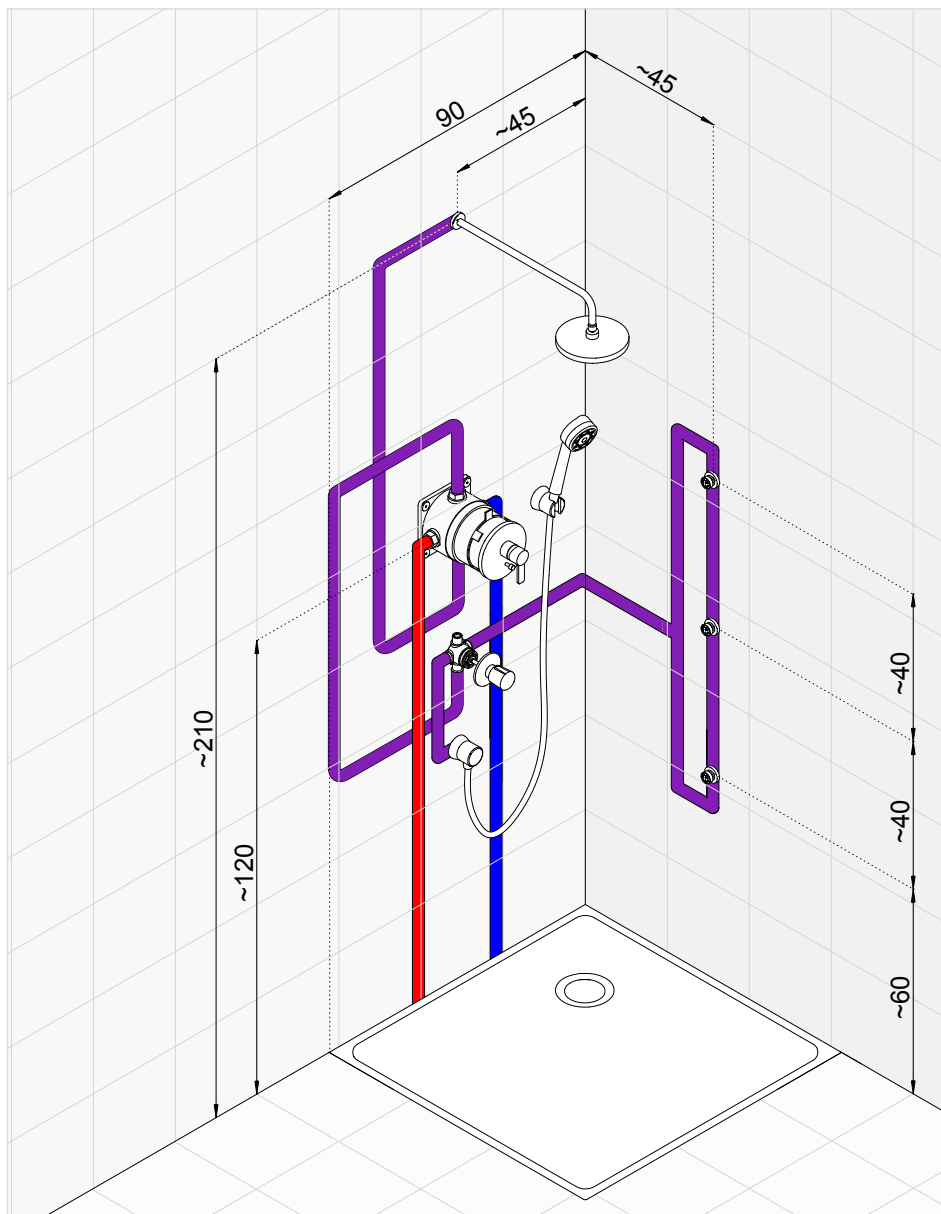

KLUDI ZENTA *set number 3*

Concealed single lever bath and shower mixer with head shower and bath-shower set

* Suggested way of installing the elements. All measurements in cm.