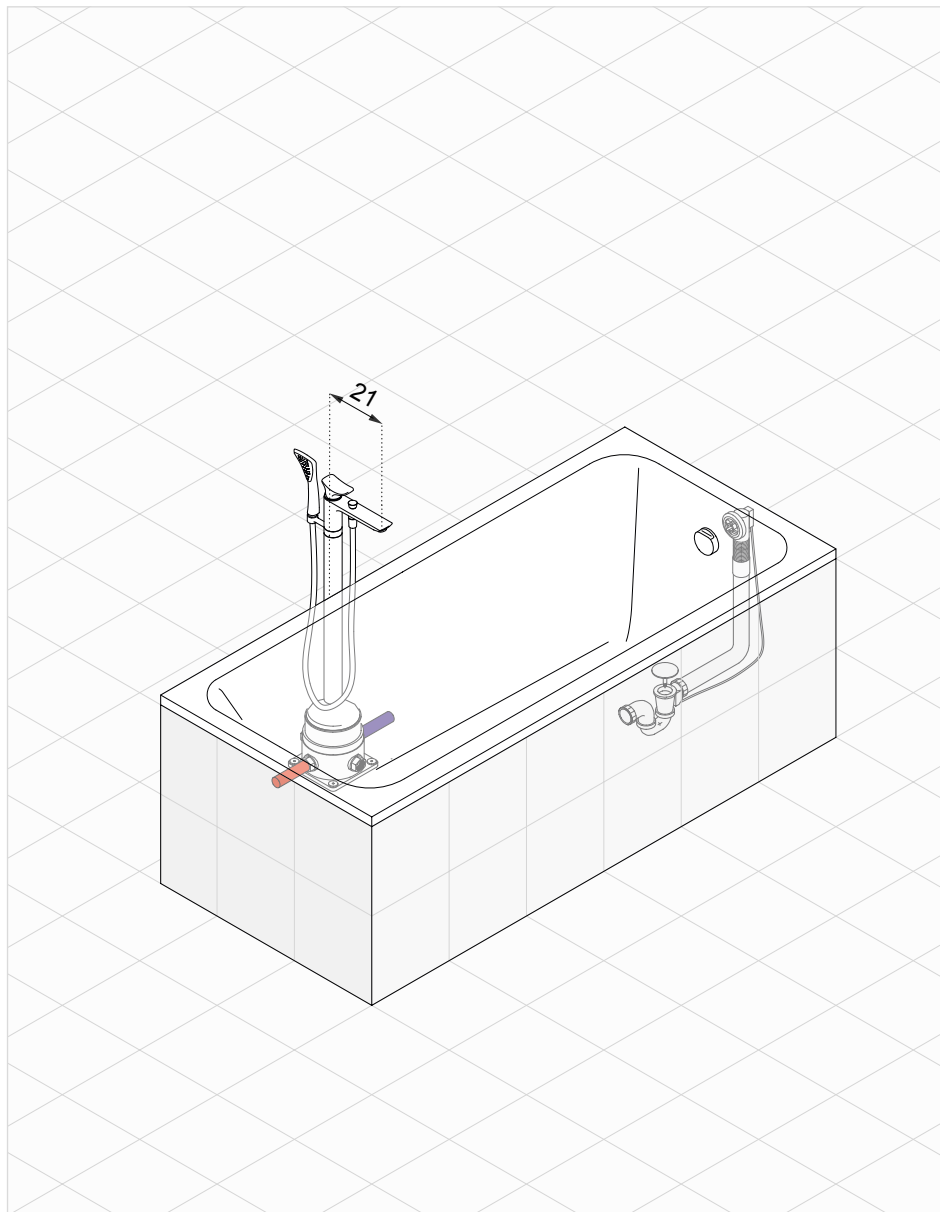

KLUDI BALANCE *set number 11*

Single lever bath- and shower mixer for free standing bath tubs and KLUDI ROTEXA 2000

* Suggested way of installing the elements. All measurements in cm.