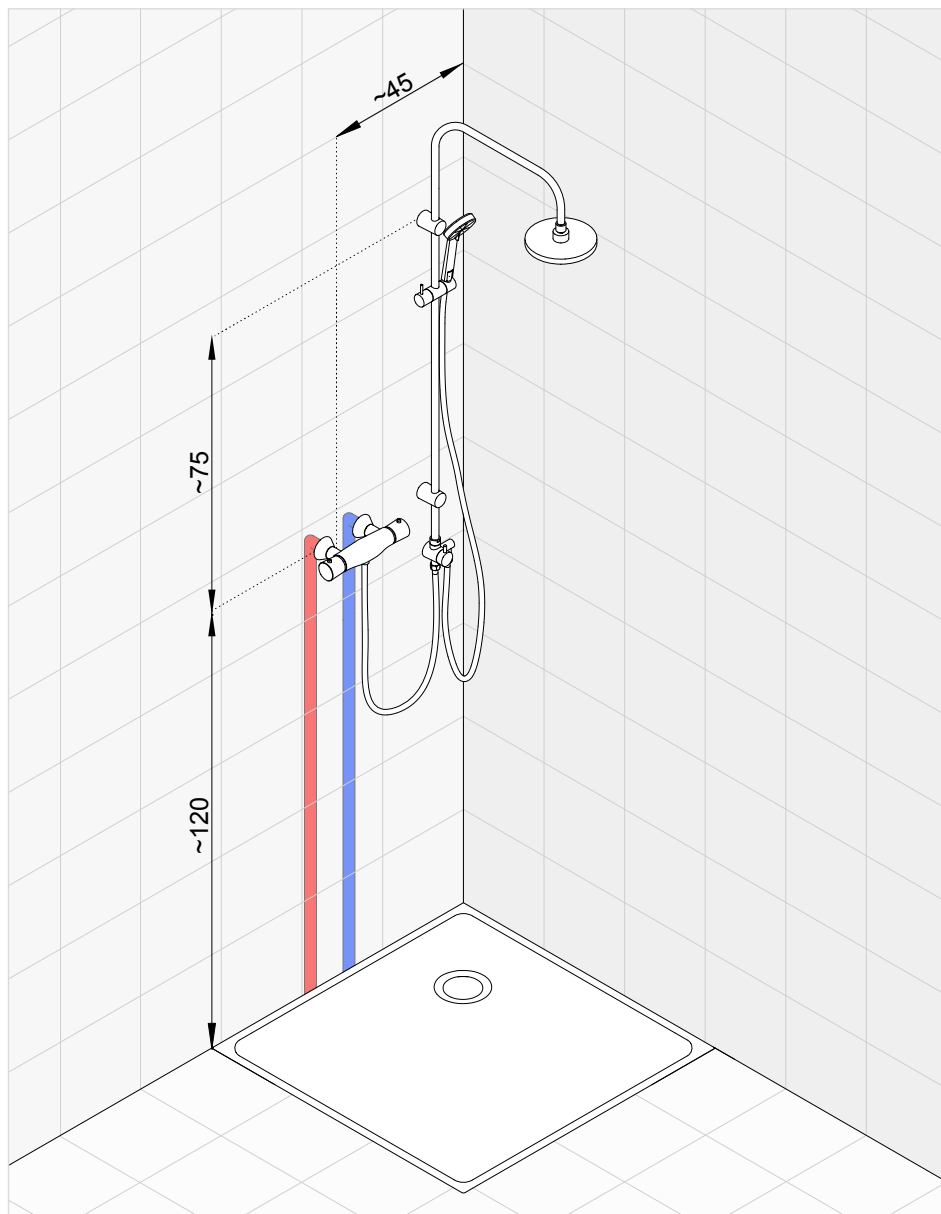

KLUDI OBJEKTA *set number 9*

Thermostatic shower mixer with KLUDI DUAL-SHOWER-SYSTEM

* Suggested way of installing the elements. All measurements in cm.