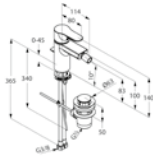

Product	Product description	Surface	Article number

KLUDI OBJEKTA
single lever bidet mixer DN 15
ceramic cartridge with hot water limitation
ball joint caché aerator M 18,5 x 1
pop-up waste G 1 1/4

chrome

324160575