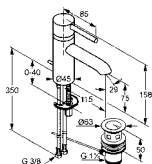

Product	Product description	Surface	Article number

KLUDI BOZZ
single lever basin mixer DN 10
PCA caché-aerator M 16,5 x 1
ceramic cartridge with hot water limitation
pop-up waste G 1 1/4
flexible hoses G 3/8

chrome **382910576**