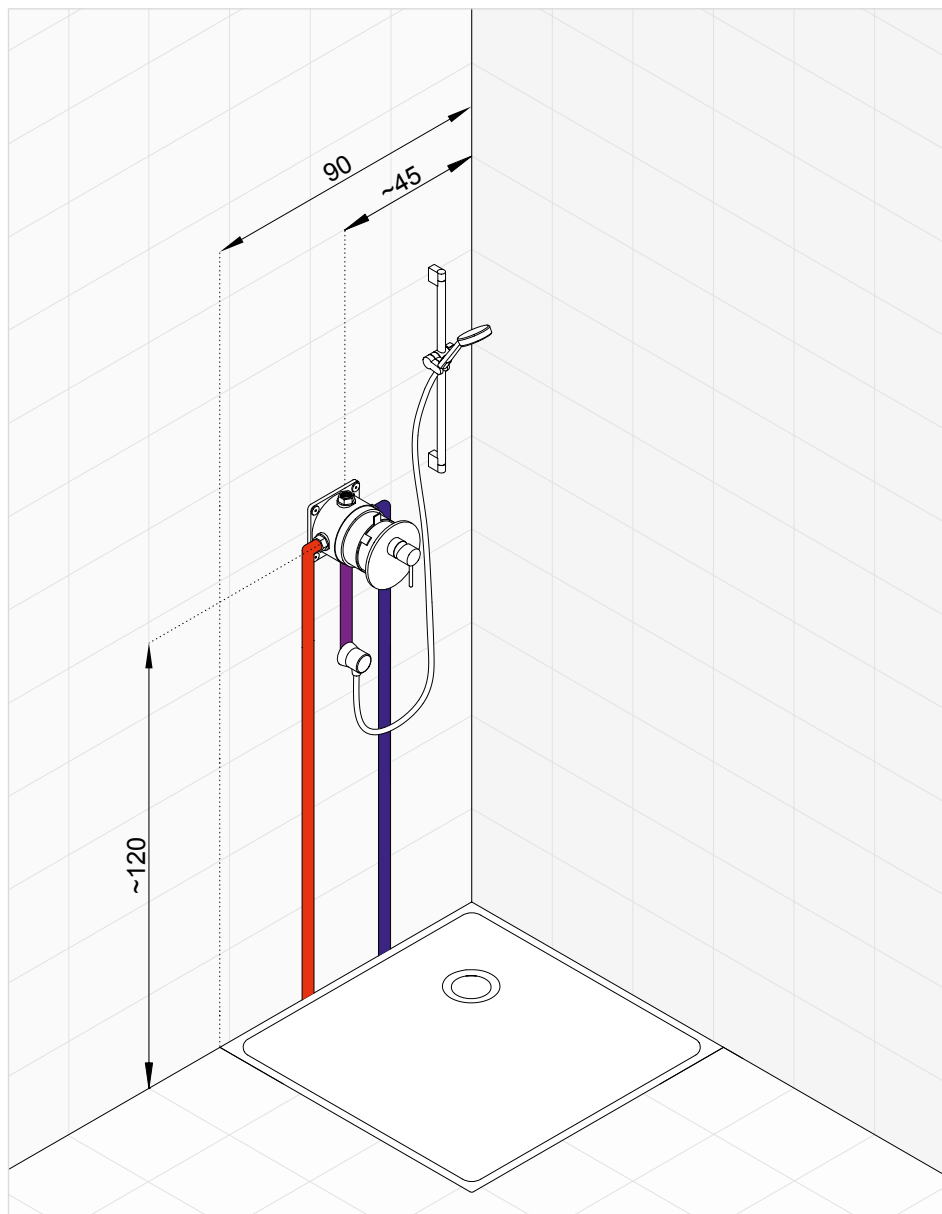

KLUDI BOZZ *set number 4*

Concealed single lever shower mixer with shower set

* Suggested way of installing the elements. All measurements in cm.