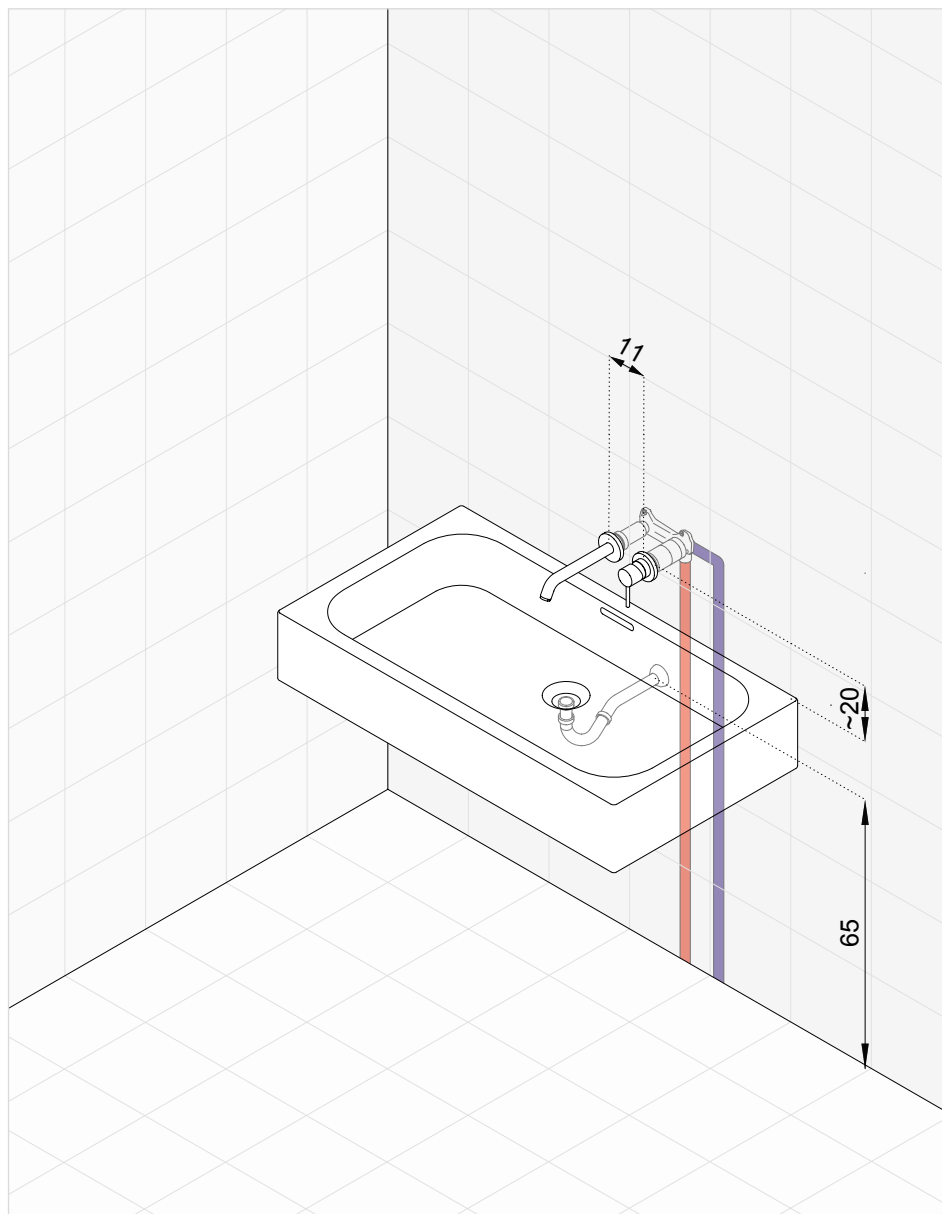

KLUDI AMBA *set number 14*

Single lever washbowl mixer

* Suggested way of installing the elements. All measurements in cm.

| Product | Product description | Surface | Article number |
|---|---|--|---------------------------------|
|  |  | <p>KLUDI AMBA single lever washbowl mixer DN 15 caché s-pointer-aerator M 24 x 1 ceramic cartridge Ø 28 mm without pop-up waste</p> | <p>chrome 532960575</p> |
|  |  | <p>lockable plug for wash basin without overflow waste flow rate 22 l/min with hair strainer</p> | <p>chrome 1042205-00</p> |
|  |  | <p>P-trap G 1 1/4 G 1 1/4 x 32 mm, standard model with bent outlet 32 x 200 mm with wall flange (escutcheon)</p> | <p>chrome 1025005-00</p> |

KLUDI AMBA *set number 15*

Concealed two hole wall mounted basin mixer

* Suggested way of installing the elements. All measurements in cm.

| Product | Product description | Surface | Article number |
|---|--|---------|----------------|
|  | <p>KLUDI AMBA concealed two hole wall mounted basin mixer caché s-pointer-aerator M 24 x 1 projection wall spout 186 mm</p> | chrome | 532440575 |
|  | <hr/> | | |
|  | <p>installation set DN 15 for concealed installation ceramic cartridge with hot water limitation connection G 1/2</p> | - | 38243 |
|  | <hr/> | | |
|  | <p>PUSH-OPEN waste lockable plug for wash basin with overflow</p> | chrome | 1042405-00 |
|  | <hr/> | | |
|  | <p>P-trap G 11/4 G 1 1/4 x 32 mm, standard model with bent outlet 32 x 200 mm with wall flange (escutcheon)</p> | chrome | 1025005-00 |
|  | <hr/> | | |