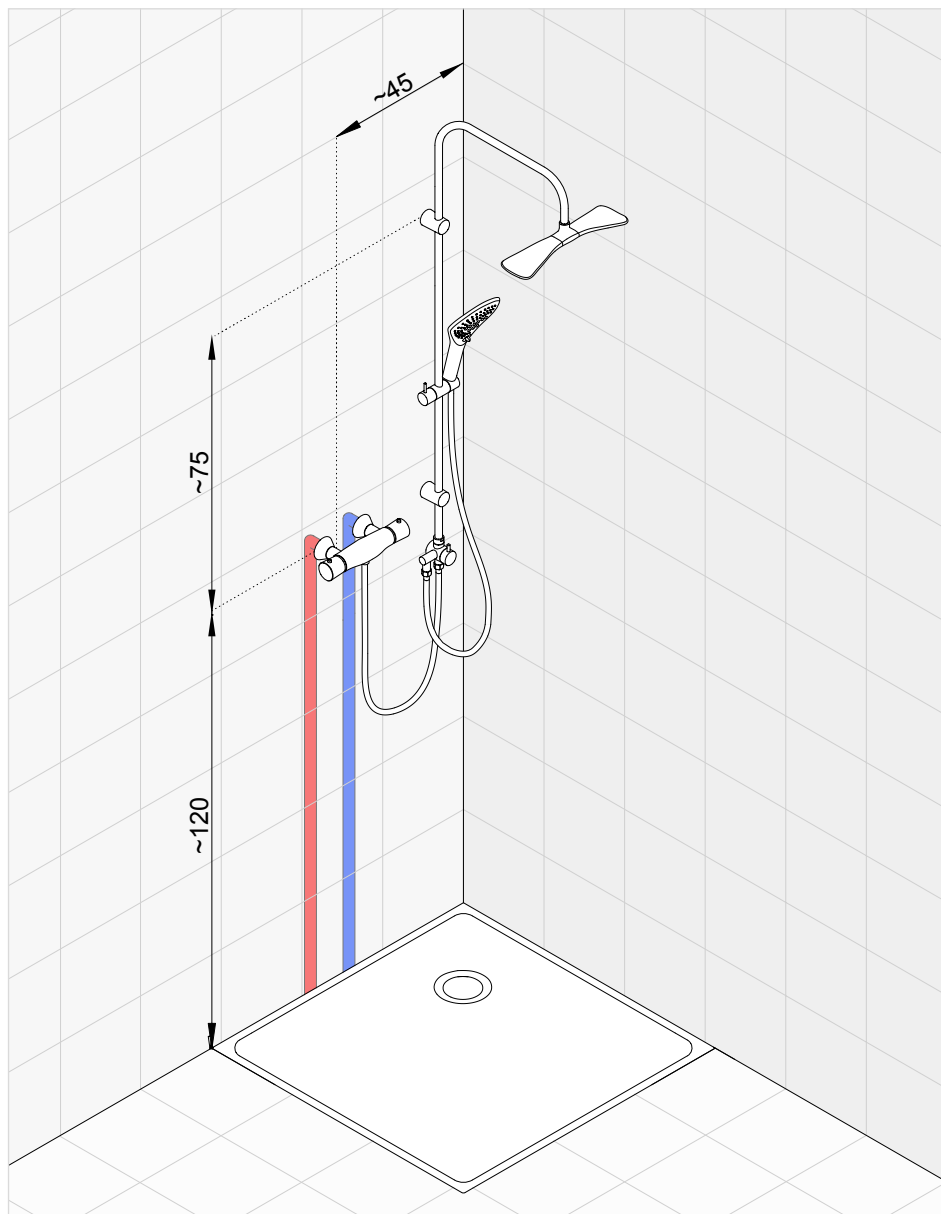

KLUDI BALANCE *set number 9*

Thermostatic shower mixer with KLUDI DUAL-SHOWER-SYSTEM

* Suggested way of installing the elements. All measurements in cm.