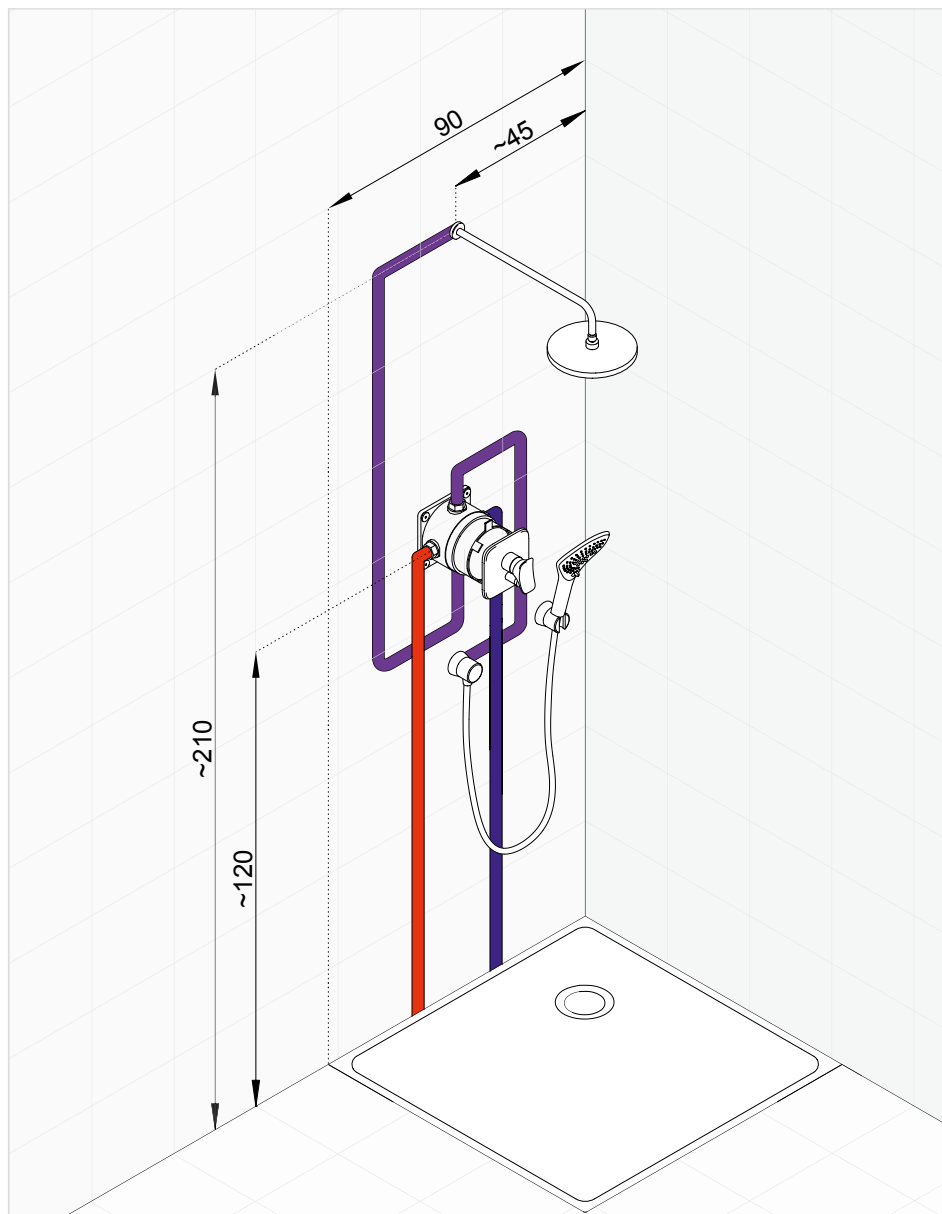

KLUDI AMBA *set number 2*

Concealed single lever bath and shower mixer with head shower and bath-shower set

* Suggested way of installing the elements. All measurements in cm.