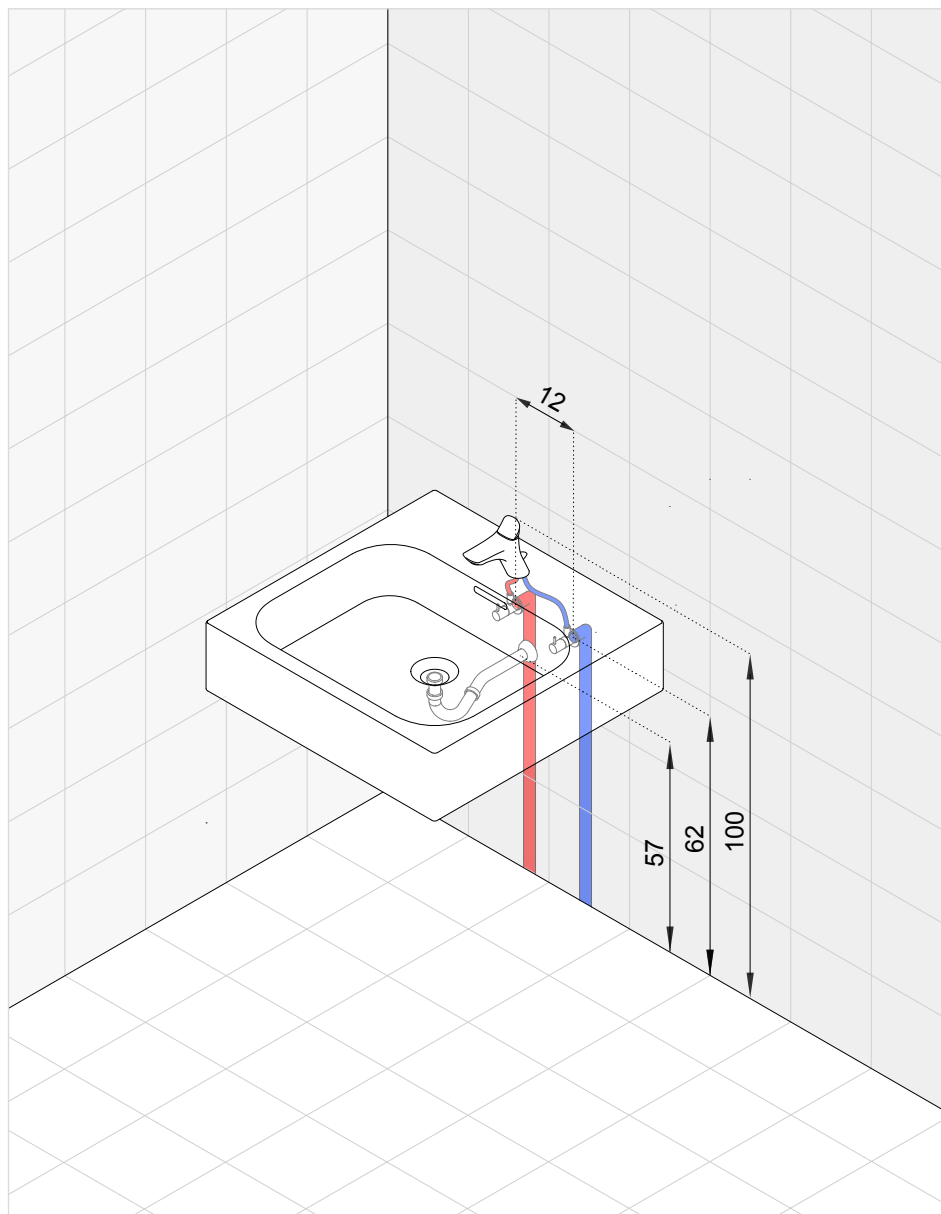

KLUDI Q-BEO *set number 10*

Single lever basin mixer

* Suggested way of installing the elements. All measurements in cm.