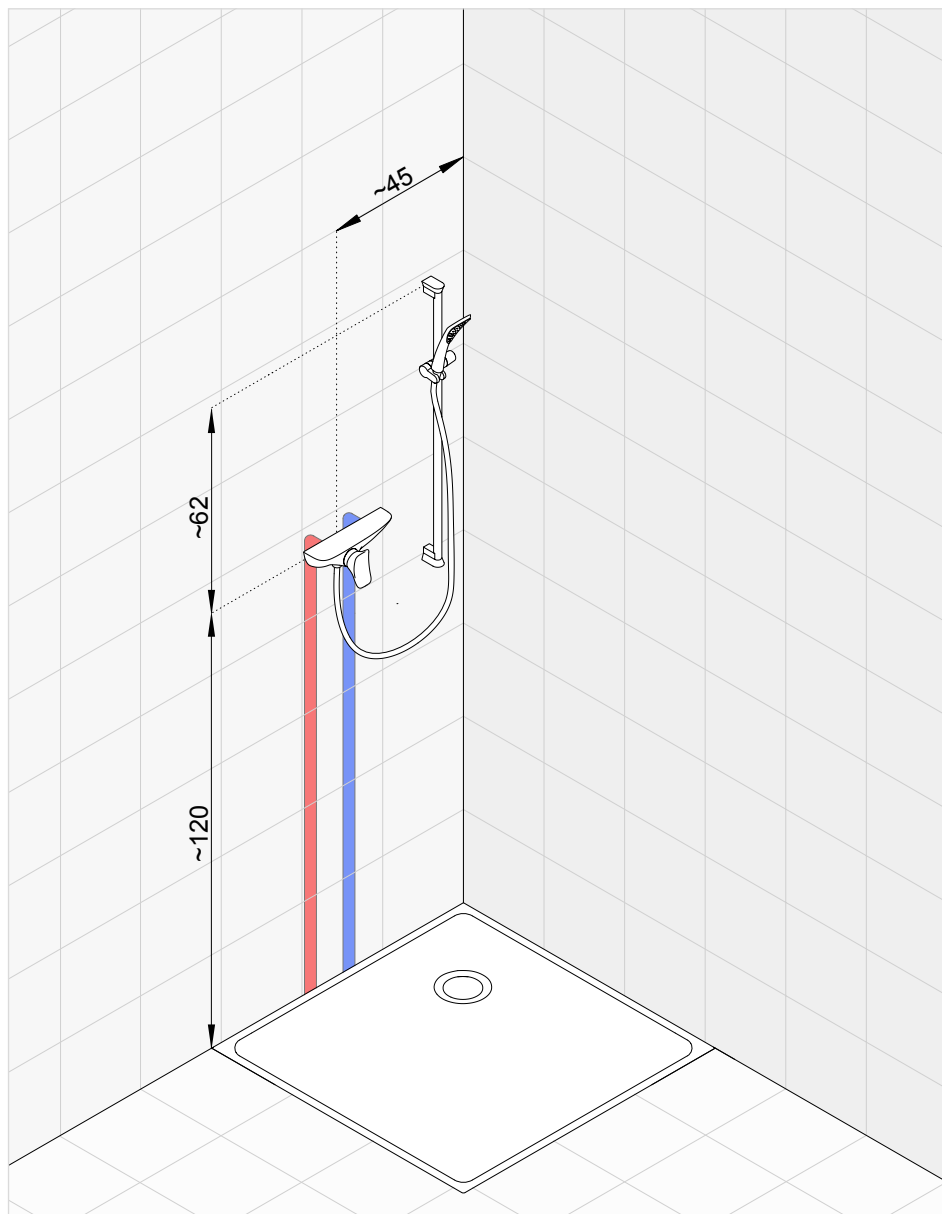

KLUDI BOZZ *set number 8*

Single lever shower mixer with shower set

* Suggested way of installing the elements. All measurements in cm.

| Product | Product description | Surface | Article number |
|--|---|---------|-------------------|
|  | <p>KLUDI BOZZ single lever shower mixer DN 15 ceramic cartridge with hot water limitation protected against back flow shower outlet G 1/2</p> | chrome | 388310576 |
|  | | | |
|  | <p>KLUDI A-QA b shower set 1S L = 900 mm wall rail Horizontal and vertical adjustable slider KLUDI A-QA b 1S hand shower DN 15 with 50 % Eco function SIRENAFLEX-hose G 1/2 x G 1/2 x 1600 mm with conical nuts</p> | chrome | 6564005-00 |
|  | | | |
|  | <p>KLUDI TASSO 90 pop-up waste trim set</p> | chrome | 7137005-00 |
|  | | | |
|  | <p>KLUDI TASSO 90 pop-up waste for flat shower tubs with 90 mm waste hole diameter</p> | - | 2109100-00 |
|  | | | |