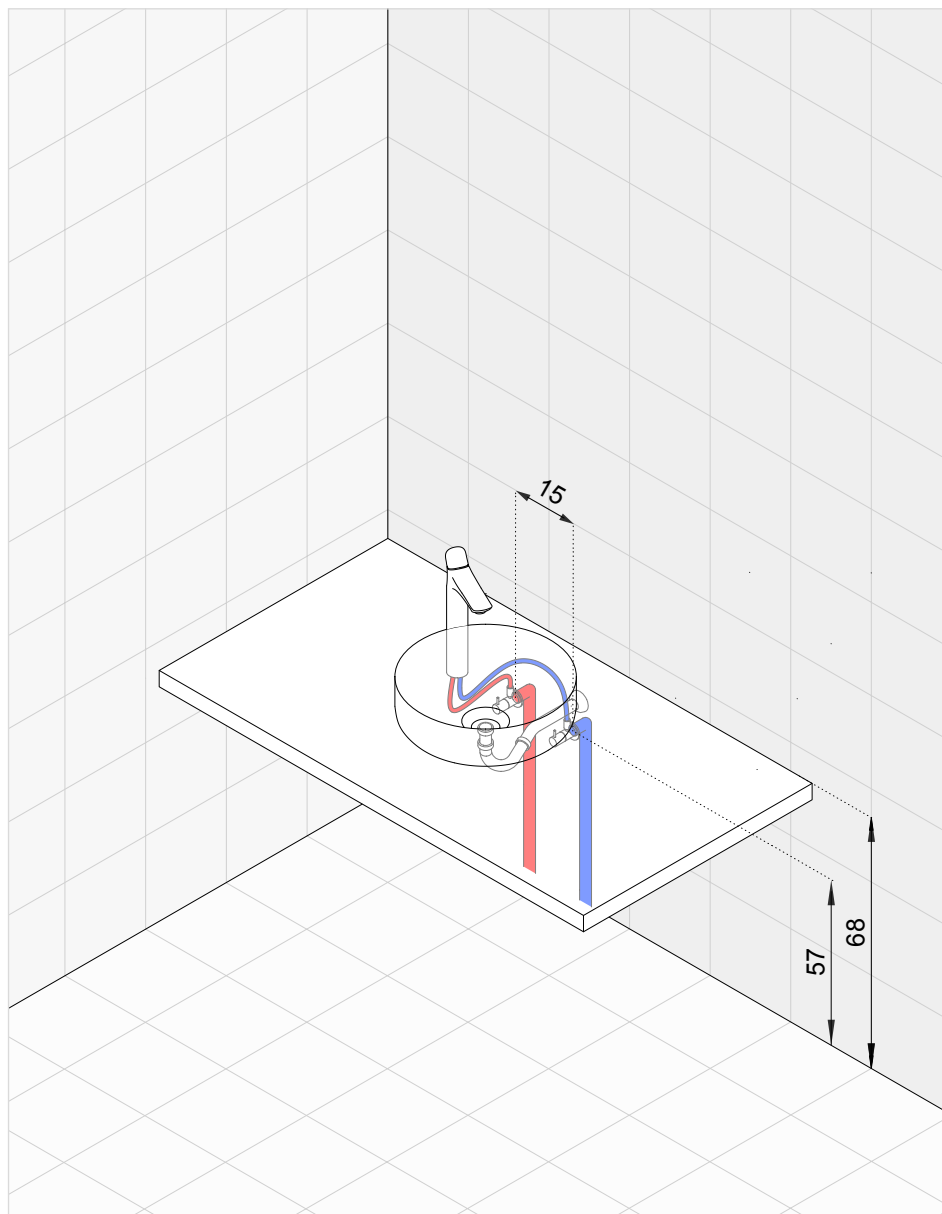

KLUDI BOZZ *set number 12*

Single lever washbowl mixer

* Suggested way of installing the elements. All measurements in cm.