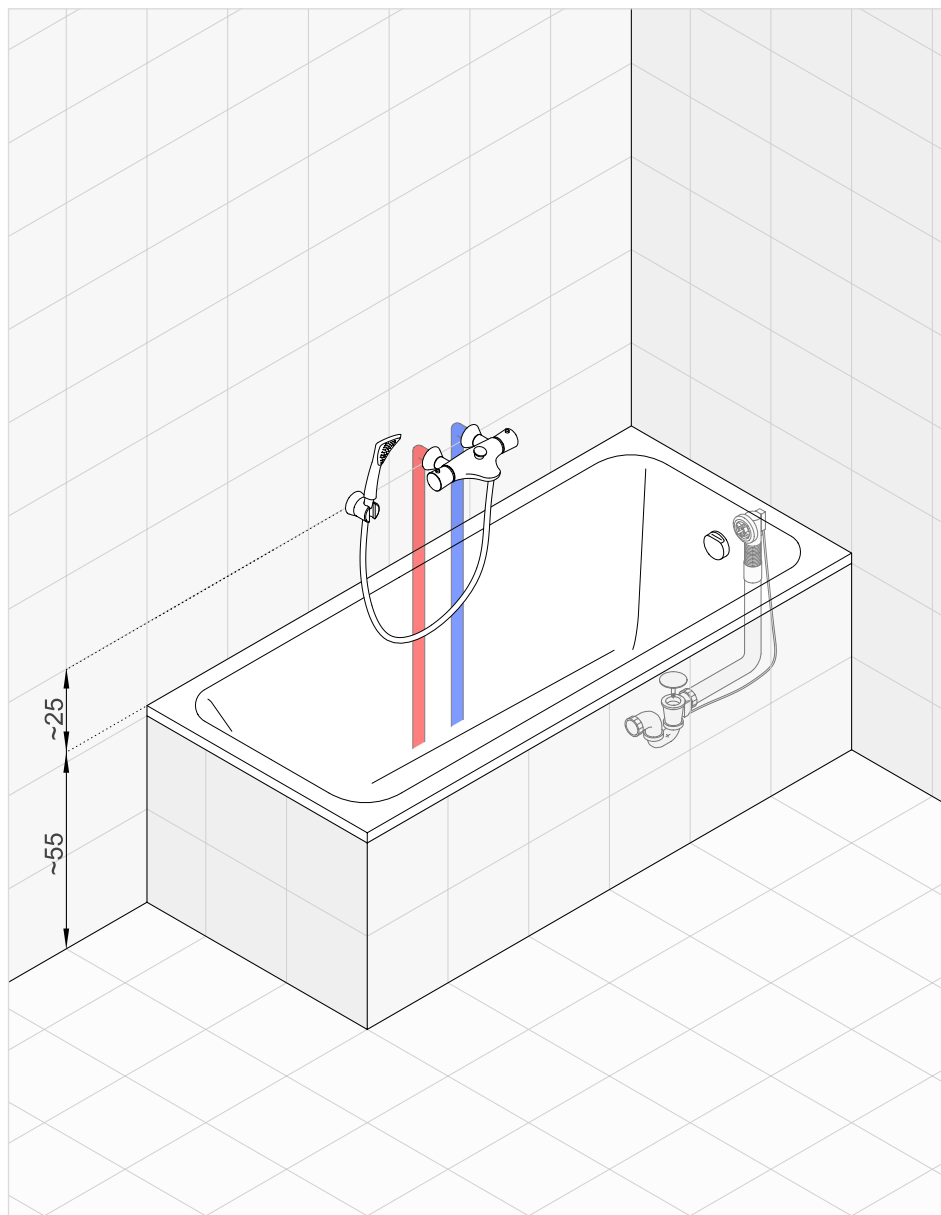

KLUDI BOZZ *set number 10*

Single lever bath- and shower mixer with bath-shower set

* Suggested way of installing the elements. All measurements in cm.