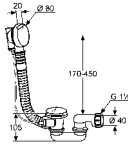

chrome

352010538

NEW

KLUDI A-QA b
 bath-shower set
 KLUDI A-QA b 1S hand shower DN 15
 with 50 % Eco function
 with shower spray with 60 flash nozzels
 SIRENAFLEX-hose
 G 1/2 x G 1/2 x 1250 mm

chrome

6565005-00