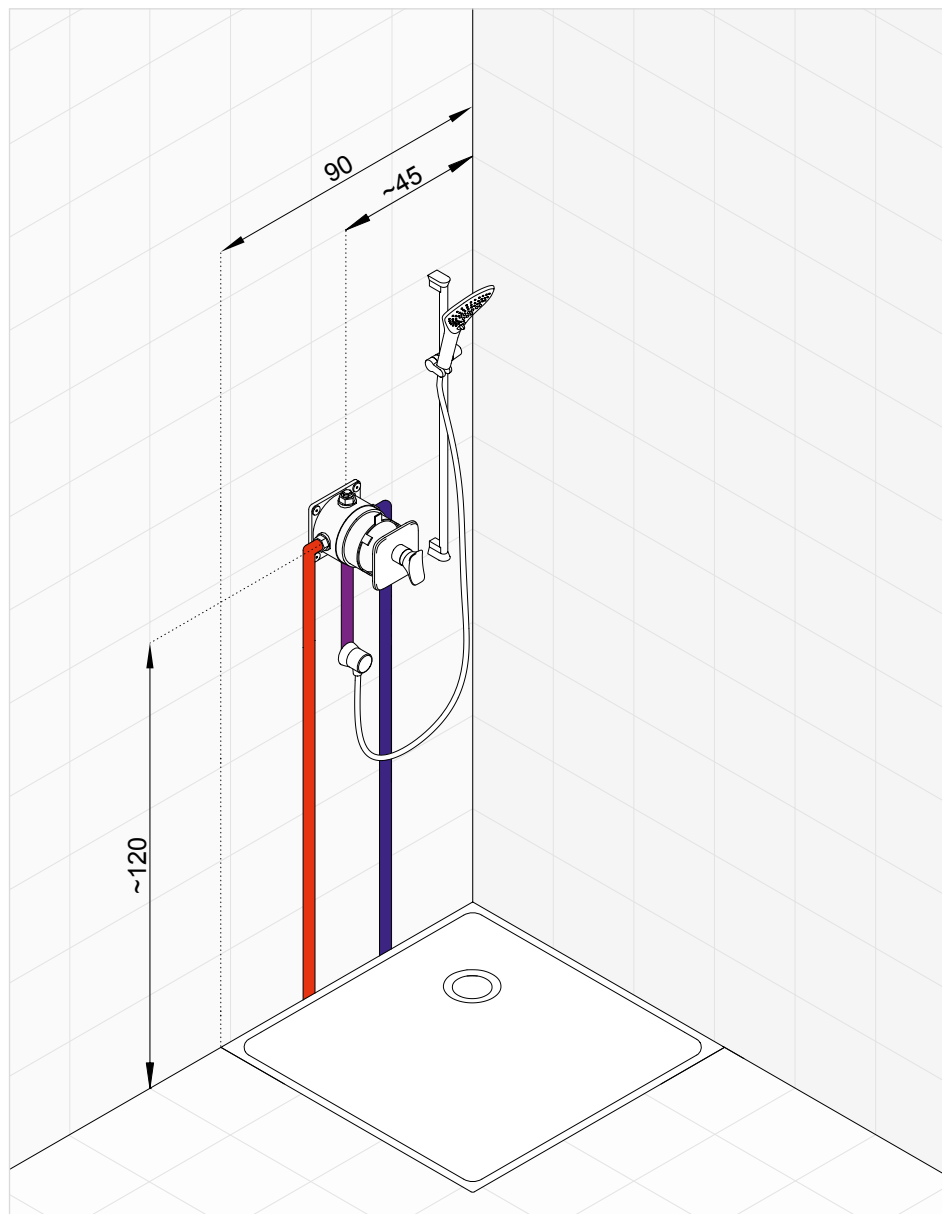

KLUDI AMBA *set number 5*

Concealed single lever shower mixer with shower set

* Suggested way of installing the elements. All measurements in cm.