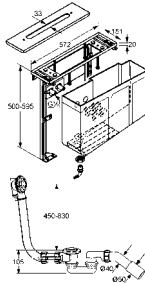

bath rim assembly kit
pre-installation set for four hole mixer
with 2 pressure hoses
G 1/2 x G 1/2 x 400 mm
pop-up and overflow set G 1 1/2

-

7466200-00

KLUDI

pop-up and overflow set
trim set rosette plate and plug

chrome

7106605-00

visible mounting plate

for combination with mounting plate 76148
and assembly package 74662, 74794

chrome

1602105

screw set

trim set
for mounting plate 76148, 76149
and assembly package 74662, 74802,
75802, 74794

chrome

7615605-00