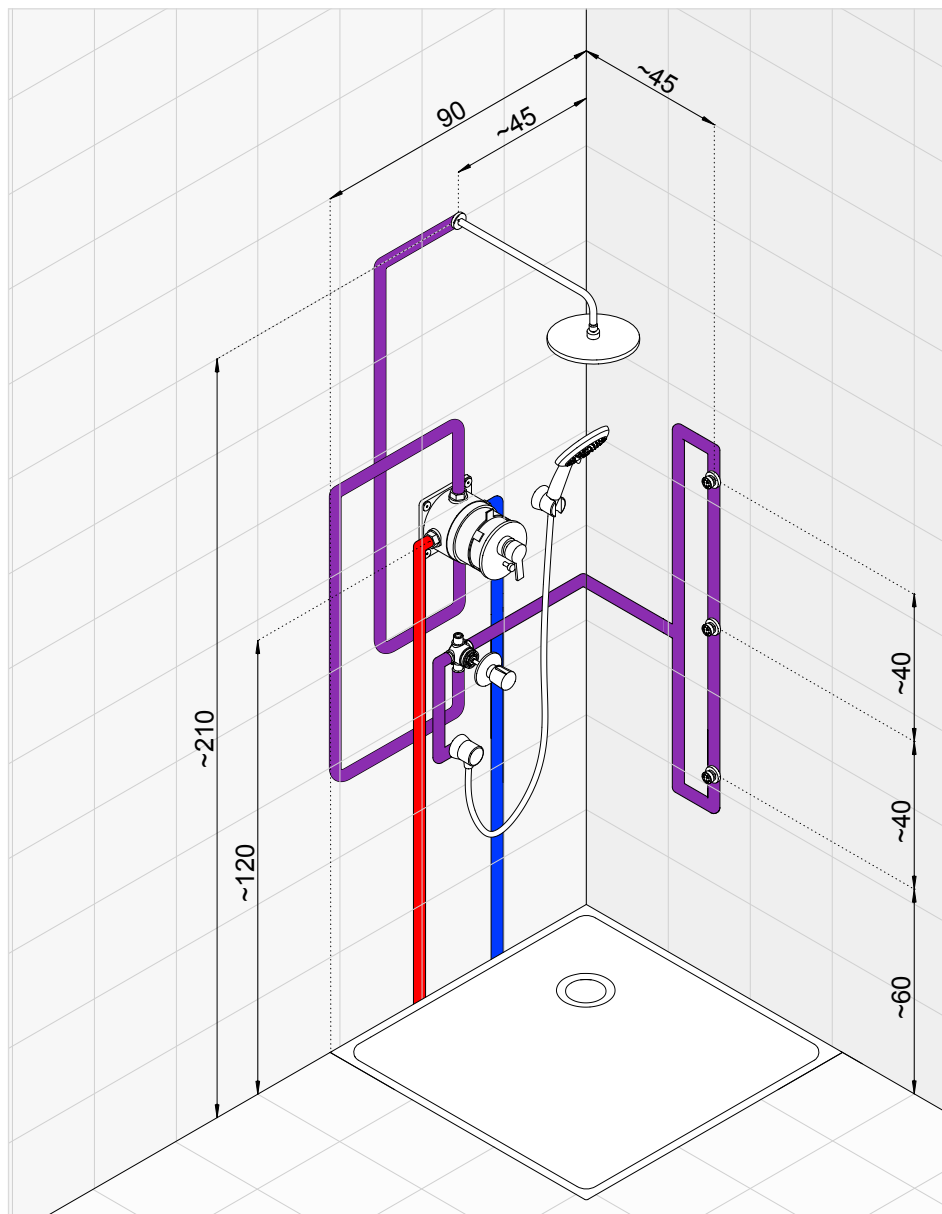

KLUDI Q-BEO *set number 3*

Concealed thermostatic bath- and shower mixer with head shower and shower set

* Suggested way of installing the elements. All measurements in cm.