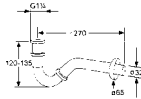

bidet P - trap 1 1/4
G 1 1/4 x 32 mm
with bent outlet 32 x 200 mm
with wall flange (escutcheon)

chrome

1031105-00