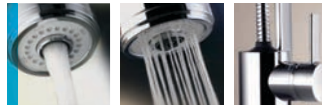

421012175
Single Lever Sink Mixers with
pull out hand spray. With
diverter from Shower to Jet
Spray. (With exchangeable handle sleeves)

- KLUDI inner spray
- KLUDI bimetallic resistant
- KLUDI technology
- KLUDI SoftPush
- KLUDI back-flow resistant
- 77734 -05
  Exchangeable handle sleeves in a choice of surface