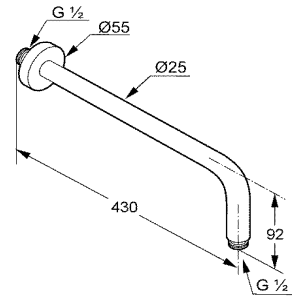

OVERHEAD SHOWER ARMS

Product

Product Description

RAK12013
Shower arm 400 mm, DN 15
 Projection 400 mm
 with sliding cover plate
 male thread 1/2 inch

RAK10012
Shower arm 250 mm, DN 15
 Projection 250 mm
 with sliding cover plate
 male thread 1/2 inch