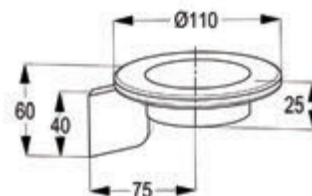

Tumbler Holder

wall fastening
with screws and dowels

Product

Product Description

RAK26008

Soap Dish Glass

wall fastening
with screws and dowels
with a bowl of glass

RAK26015