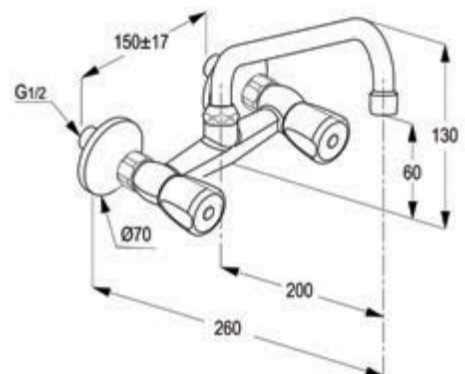

RAK35001

Dual controlled wall mounted sink mixer DN 15

swivel spout
aerator M22 x 1
flow class A
S- unions 1/2 inch x 3/4 inch
European standard- EN200