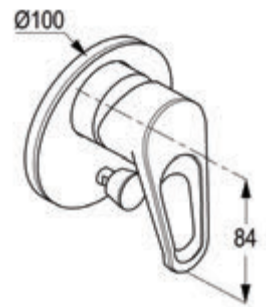

D

Concealed mixer,
 pre installation kit DN 15

Product

Product Description

CONCEALED BATH & SHOWER MIXER

C

RAK30005B

Concealed single lever bath and shower mixer trim set