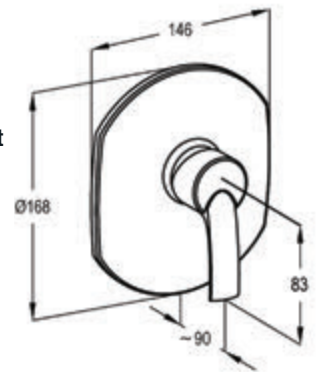

D

Concealed mixer,
pre installation kit DN 15

CONCEALED SHOWER MIXER

C

RAK15009B
Concealed single lever shower mixer trim set

D

Concealed mixer,
pre installation kit DN 15

CONCEALED