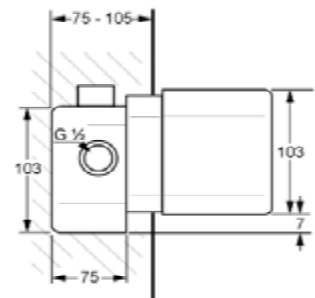

Concealed mixer,
pre installation kit DN 15