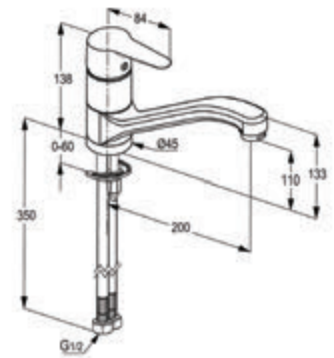

RAK10004-01

Single lever sink mixer DN 15

ceramic cartridge-K35
swivelling (360°) spout l = 200 mm
aerator M 24 x 1
1/2" high pressure flexible hose with PEX tubes
European Standard - EN 817
Pressure Compensating Aerator 6.0 l/min

RAK10014-01

Single lever sink mixer DN 15

ceramic cartridge-K35
swivelling (360°) spout l = 260 mm
aerator M 24 x 1
1/2" high pressure flexible hose with PEX tubes
European Standard - EN 817
Pressure Compensating Aerator 6.0 l/min