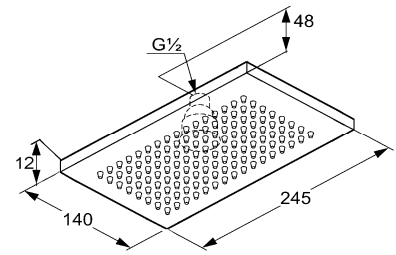

RAK14018

Overhead shower DN 15

245 mm x 140 mm
with cleaning system
with ball joint connection 1/2 inch