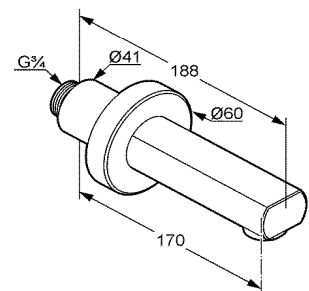

RAK10007

POLARIS
wall spout DN 20
wall fastening
aerator M28 X 1
flow class B
with sliding cover plate
projection 170 mm
in accordance to EN 200