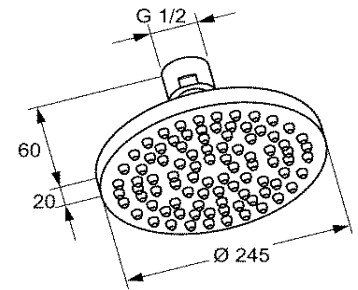

Product

Product Description

6757805-00

Over head Shower KB3, DN 15
with three shower cartridge normal spray
flow class B
connection 1/2 inch

RAK12014

Over head Shower DN 15, Ø 245 mm
with swivel ball joint 1/2" inch