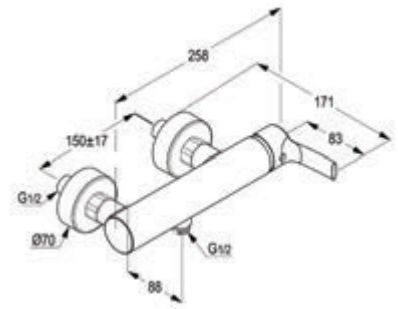

Product

Product Description

SHOWER MIXER

RAK15003

Single lever shower mixer DN 15

ceramic cartridge-K35
 flow class B
 shower outlet G 1/2"
 protected against back flow
 S- unions 1/2 X 3/4 inch
 European standard- EN 817