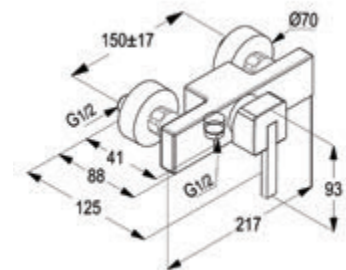

Product

Product Description

BATH & SHOWER MIXER

RAK14002
Single lever bath & shower mixer DN 15
without shower set
ceramic cartridge-K41
S-pointer aerator M 24 X 1
flow class CB
automatic diverter: shower to bath tub
shower outlet G 1/2"
protected against back flow
S- unions 1/2 X 3/4 inch
European standard- EN 817

PROFILE

SHOWER MIXER

RAK14005
Single lever shower mixer DN 15
ceramic cartridge-K41
flow class B
shower outlet G 1/2"
protected against back flow
S- unions 1/2 X 3/4 inch
European standard- EN 817

CONCEALED MIXER

RAK14003
Concealed single-lever **bath & shower**
mixer trim set
RAK33434
Pre-installation kit DN 15

RAK14006
Concealed single-lever **shower** mixer trim
set
RAK33434
Pre-installation kit DN 15