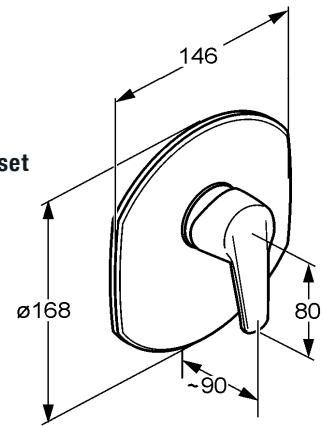

CONCEALED SHOWER MIXER

C

RAK11006B
Concealed single lever shower mixer trim set