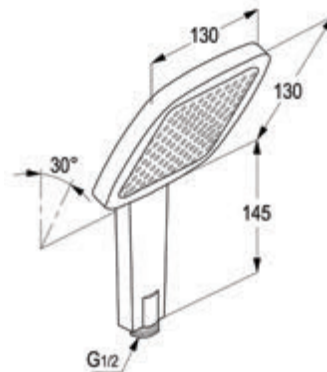

HAND SHOWERS - PROFILE, PASSION & FIZZ

Product

Product Description

RAK14010

PROFILE - 1S Hand shower DN 15

flow class A
with cleaning system
with big size shower spray 130 X130 mm
voluminous shower spray from 100 spray nozzles
flow rate 18.9 l/min at 3 bar
low-aerosol
connection 1/2 inch