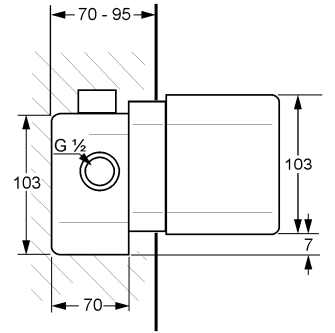

D

Concealed mixer,
pre installation kit DN 15