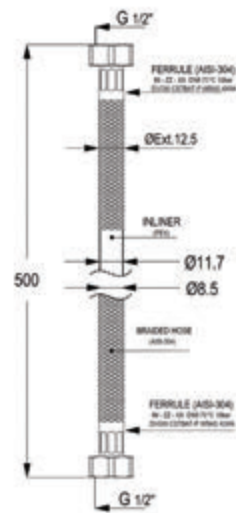

RAK22008

Flex feeding hose
G 1/2" x 1/2" x 500 mm