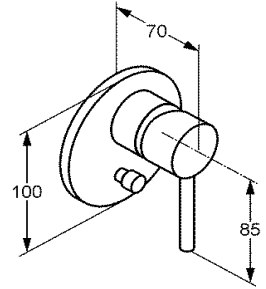

RAK12005B
Concealed single lever bath and shower mixer trim set