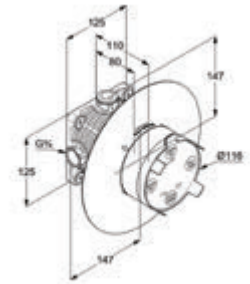

RAK88011

Flexx.Boxx. Concealed pre installation set DN20 without trim set and functional unit