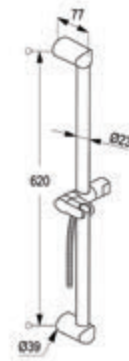

with screws and dowels

RAK22030

Wall mounted adjustable shower holder

with screws and dowels

RAK14020

Wall mounted shower holder

with screws and dowels

Product

Product Description

RAK6061005

PRIME Wall bar L= 600 mm

with floating slider
shower hose G 1/2" x G 1/2" x 1600 mm
with screws and dowels

RAK6062005

PRIME Wall bar L= 900 mm

RAK13010

PASSION Wall bar L= 600 mm