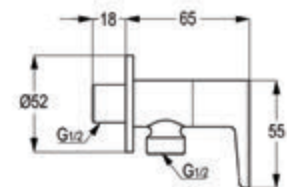

RAK11014

Brass angle valve DN 15
1/4 Turn-cp 1/2" x 1/2"
ceramic disc fitting
working pressure 6 bar maximum
provided with hot and cold button
rosette brass with chrome plating