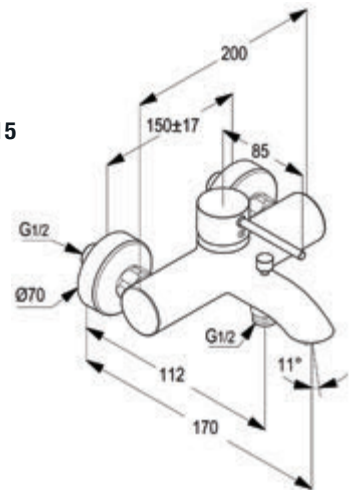

RAK12004

Single lever bath & shower mixer DN 15

without shower set
ceramic cartridge-K35
aerator M 24 X 1
flow class CB
automatic diverter: shower to bath tub
shower outlet G 1/2"
protected against back flow
S- unions 1/2 X 3/4 inch
European standard- EN 817