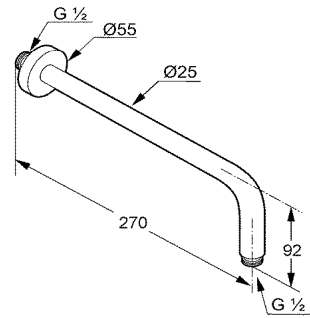

Sleek and sophisticated Concealed Fittings from KLUDI RAK make efficient use of shower space without compromising on its functionality and user's comfort.

CONCEALED BATH & SHOWER SET - OPTION 1

A

RAK10012
Shower arm 250 mm, DN 15
 Projection 250 mm
 with sliding cover plate
 male thread 1/2 inch