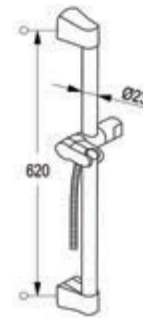

RAK13010

PASSION Wall bar L= 600 mm

with horizontally and vertically adjustable slider
SIRENAFLEX shower hose 1/2 x 1/2" x 1600 mm
with screws and dowels