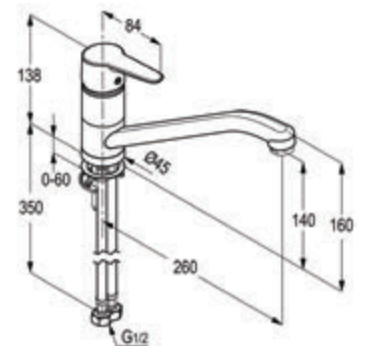

Product

Product Description

DECK MOUNTED KITCHEN SINK MIXERS

RAK10050-01

Single lever sink mixer DN 15

ceramic cartridge-K35
PCA aerator M 22 x 1
swivelling U spout
1/2" high pressure flexible hose with PEX tubes
European Standard EN 817
Compensating Aerator 6.0 l/min

RAK10004-01

Single lever sink mixer DN 15

ceramic cartridge-K35
swivelling (360°) spout l = 200 mm
aerator M 24 x 1
1/2" high pressure flexible hose with PEX tubes
European Standard - EN 817
Pressure Compensating Aerator 6.0 l/min

RAK10014-01

Single lever sink mixer DN 15

ceramic cartridge-K35
swivelling (360°) spout l = 260 mm
aerator M 24 x 1
1/2" high pressure flexible hose with PEX tubes
European Standard - EN 817
Pressure Compensating Aerator 6.0 l/min