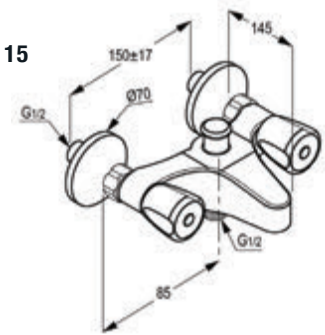

RAK35005

Dual controlled bath and shower mixer DN 15

without shower set
aerator M24x1
flow class CB
S-unions 1/2 inch x 3/4 inch
automatic diverter : shower to bath tub
shower outlet 1/2 inch
European standard- EN200