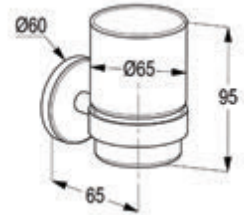

RAK21007

Tumbler holder, glass

wall fastening
with screws and dowels