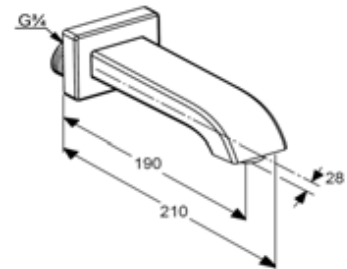

RAK14008

PROFILE
wall spout DN 20
projection 190 mm
wall fastening
s-pointer aerator M 24 x 1
flow class C