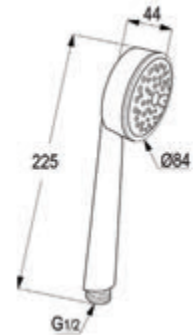

RAK6070005
2S Hand Shower DN 15
jet kind : rain shower/soft spray