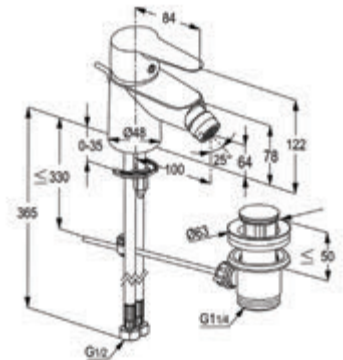

RAK10001-01
Single lever bidet mixer DN 15
ceramic cartridge-K35
ball joint aerator M 24 x 1
1/2" high pressure flexible hose with PEX tubes
pop up waste 1 1/4 inch
European Standard - EN 817
Pressure Compensating Aerator 6.0 l/min