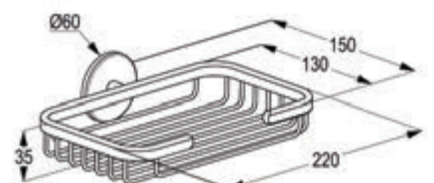

RAK21006

Soap / sponge basket

wall fastening
with screws and dowels