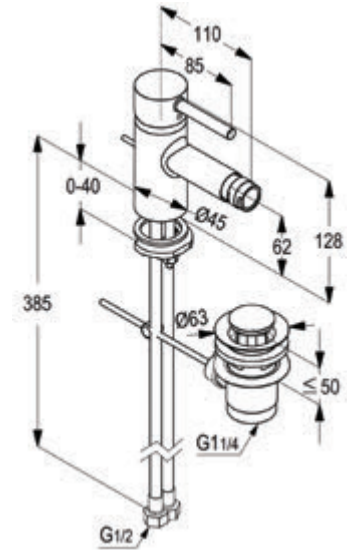

Product

Product Description

BIDET MIXER

RAK12003-01

Single lever bidet mixer DN 15

ceramic cartridge-K35
 ball joint aerator M 24 x 1
 1/2" high pressure flexible hose with PEX tubes
 pop up waste 1 1/4 inch
 European Standard - EN 817
 Pressure Compensating Aerator 6.0 l/min