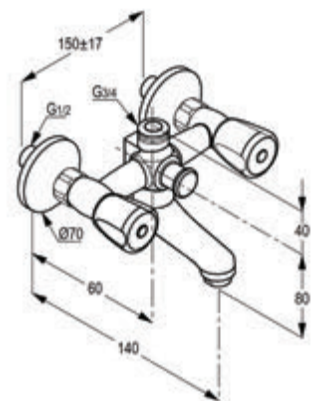

without shower set
 aerator M24x1
 flow class CB
 casted spout
 S- unions 1/2 inch x 3/4 inch
 automatic divertor shower to bath tub
 shower outlet 3/4 inch
 European standard- EN200

Product

Product Description