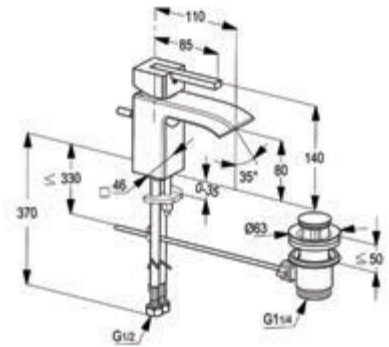

The Profile Star collection is a perfect match for your choice of style and convenience.

BASIN MIXER

RAK14000-01

Single lever basin mixer DN 15

ceramic cartridge-K35
 cache aerator M 24 x 1
 1/2" high pressure flexible hose with PEX tubes
 pop up waste 1 1/4 inch
 European Standard - EN 817
 Pressure Compensating Aerator 6.0 l/min