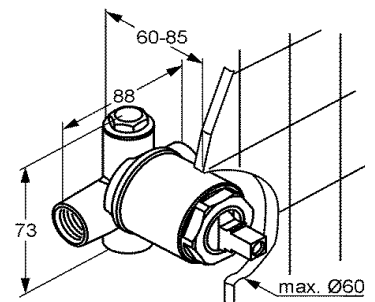

Concealed mixer, pre installation kit DN 15