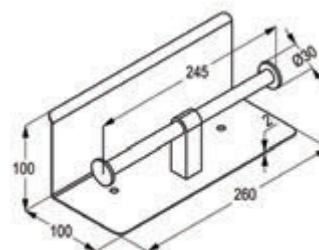

RAK22059

Double tissue roll holder
wall fastening
with screws and dowels