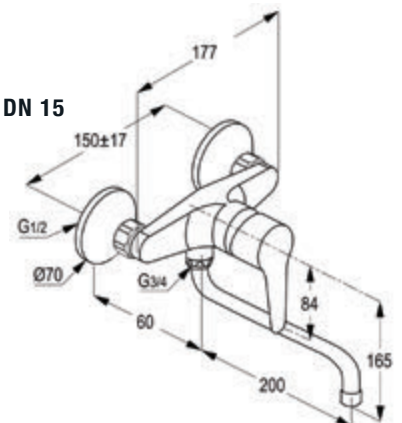

RAK10008

Wall mounted single lever sink mixer DN 15

ceramic cartridge-K35
swivelling (185°) spout l = 200 mm
aerator M 22 x 1
flow class A
S- unions 1/2 X 3/4 inch
European standard- EN 817