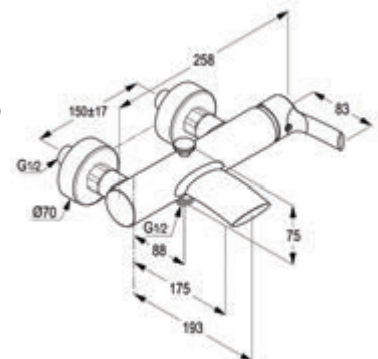

BASIN MIXER

RAK15000-01

Single lever basin mixer DN 15

ceramic cartridge-K35
aerator M 24 x 1
1/2" high pressure flexible hose with PEX tubes
pop up waste 1 1/4 inch
European Standard - EN 817
Pressure Compensating Aerator 6.0 l/min

BIDET MIXER

RAK15001-01

Single lever bidet mixer DN 15

ceramic cartridge-K35
cache aerator M 16.5 x 1
1/2" high pressure flexible hose with PEX tubes
pop up waste 1 1/4 inch
European Standard - EN 817
Pressure Compensating Aerator 5.0 l/min

BATH & SHOWER MIXER

RAK15002

Single lever bath & shower mixer DN 15

without shower set
ceramic cartridge-K35
flow straightener M 24 X 1
flow class - free flow
automatic diverter: shower to bath tub
shower outlet G 1/2"
protected against back flow
S- unions 1/2 X 3/4 inch
European standard- EN 817