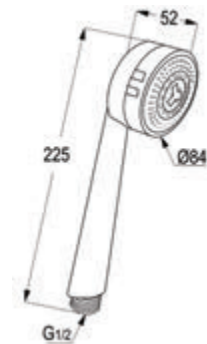

RAK6080005
3S Hand Shower DN 15
jet kind : rain shower/soft spray/message spray