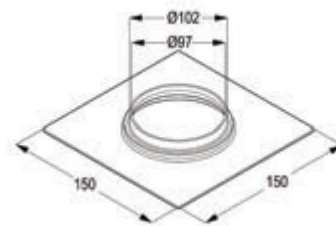

Product

Product Description

RAK22023

Brass chrome floor drain
Floor drain (150x150mm)
with heavy steel mesh