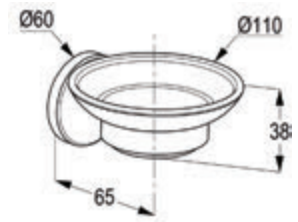

RAK21004
Paper holder
 wall fastening
 with screws and dowels
 with adjustable guide plate

RAK21005
Robe hook
 wall fastening
 with screws and dowels

Product

Product Description

RAK21008

Soap dish, glass

wall fastening
with screws and dowels
with a bowl of crystal glass