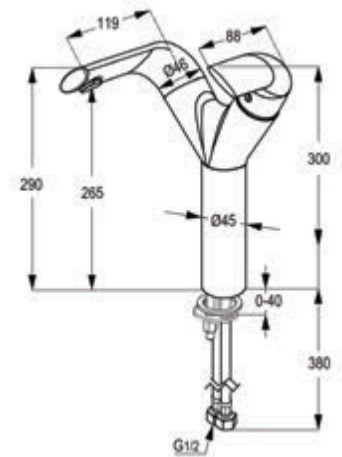

RAK16021-01

Single lever high raised basin mixer DN 15

ceramic cartridge-K35
S-pointer PCA aerator M 24 X 1
1/2" high pressure flexible hose with PEX tubes
European standard EN 817
Pressure Compensating Aerator 6.0 l/min