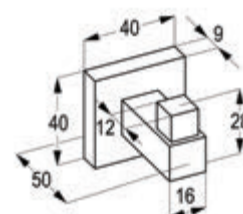

RAK24005

Robe hook

wall fastening
with screws and dowels