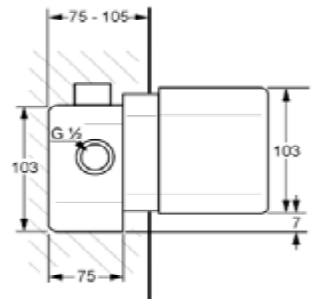

Concealed mixer,
pre installation kit DN 15