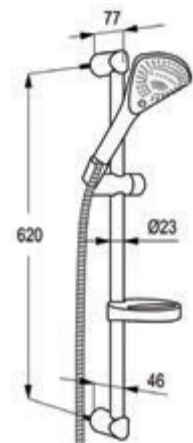

FIZZ

wall bar L = 600 mm
wall fastening
adjustable to 3 spray patterns
volume, booster, linear
with cleaning system
with ridgeless adjustable shower holder
vertically and horizontally adjustable
suparaflex shower hose 1/2 x 1/2 inch x 1600mm
FIZZ 3S hand shower
with fixing kit
with soap dish