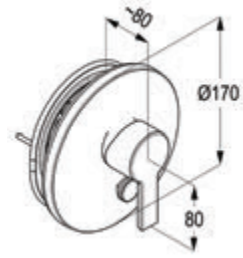

RAK13003B
Concealed single lever bath and shower mixer trim set