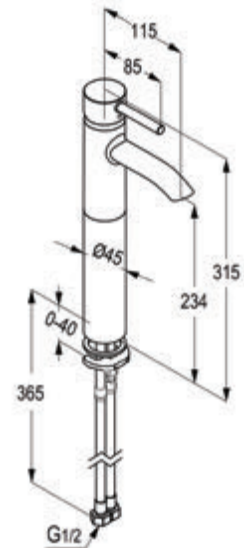

RAK12001-01

Single lever high raised basin mixer DN 15

ceramic cartridge-K35
cache aerator M 16.5 x 1
1/2" high pressure flexible hose with PEX tubes
European Standard - EN 817
Pressure Compensating Aerator 5.0 l/min