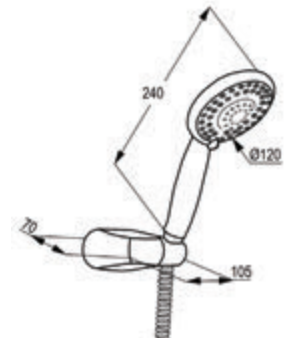

Product Description

ECO 1S
RAK7310025

Bath tub set
jet kind: rain shower
shower connection G 1/2
shower hose 1/2" x 1/2" x 1600 mm
Adjustable holder
with screws and dowels

ECO 4S
RAK40022

Bath tub set
jet kind: spray/misty/massage/spray & massage
shower connection G 1/2
shower hose 1/2" x 1/2" x 1600 mm
Adjustable holder
with screws and dowels