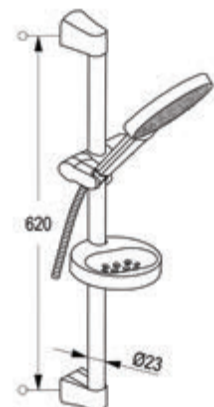

RAK6084005

3S shower set L = 900 mm

RAK13007

1S Shower set L=600mm

PASSION

wall bar with horizontally and vertically adjustable slider
 SIRENAFLEX shower hose 1/2 x 1/2 inch x 1600 mm
 with conical nuts
 PASSION hand shower 1 S
 with cleaning system
 angle adjustable in 5° stages (max. tilt angle 30°)
 voluminous shower spray from 90 spray nozzles
 with soap dish
 with screws and dowels