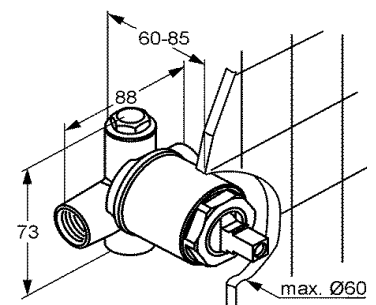

C

RAK10009B

Concealed single lever shower mixer trim set

D

Concealed mixer, pre installation kit DN 15

Product

Product Description

RAK6054005