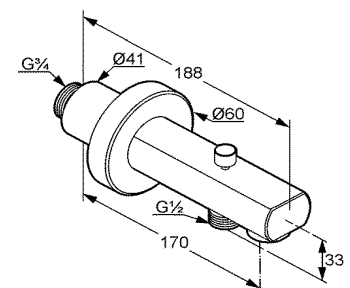

RAK11013

PROJECT
wall spout DN 20
aerator M 28 x 1
flow class BB
automatic diverter: shower to bath tub
shower outlet 1/2 inch
protected against back flow
with sliding cover plate Ø 60 mm
projection 170 mm