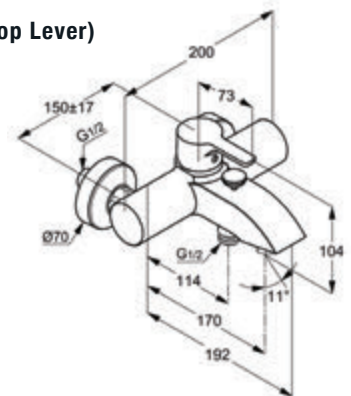

BIDET MIXER

RAK13001-01

Single lever bidet mixer DN 15

ceramic cartridge-K35
ball joint cache aerator M 18.5 x 1
1/2" high pressure flexible hose with PEX tubes
pop up waste 1 1/4 inch
European Standard - EN 817
Pressure Compensating Aerator 6.0 l/min

BATH & SHOWER MIXER

RAK13002

Single lever bath & shower mixer DN 15

without shower set
ceramic cartridge-K41
aerator M 24 X 1
flow class CB
automatic diverter: shower to bath tub
shower outlet G 1/2"
protected against back flow
S- unions 1/2 X 3/4 inch
European standard- EN 817

RAK13102

Single lever bath & shower mixer DN 15 (Top Lever)

without shower set
ceramic cartridge-K35
aerator M 24 X 1
flow class CB
automatic diverter: shower to bath tub
shower outlet G 1/2"
protected against back flow
S- unions 1/2 X 3/4 inch
European standard- EN 817