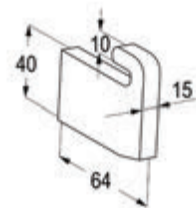

RAK26005

Robe Hook

wall fastening
with screws and dowels