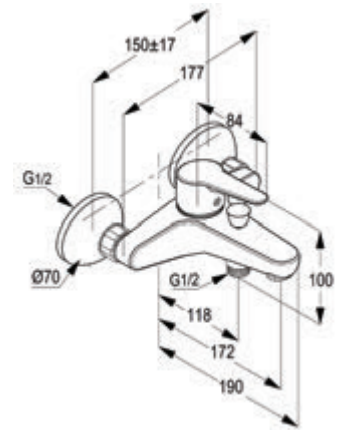

BATH & SHOWER MIXER

RAK10002
Single lever bath & shower mixer DN 15

without shower set
 ceramic cartridge-K35
 aerator M 24 X 1
 flow class DB
 automatic diverter shower to bath tub
 shower outlet G 1/2"
 protected against back flow
 S- unions 1/2 X 3/4 inch
 European standard- EN 817