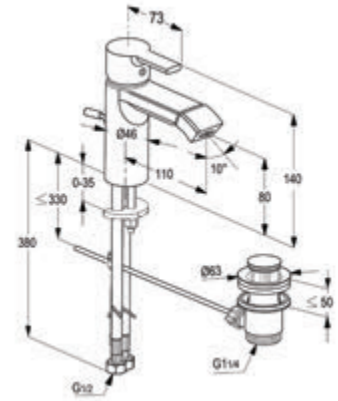

RAK13001-01

Single lever bidet mixer DN 15

ceramic cartridge-K35
ball joint cache aerator M 18.5 x 1
1/2" high pressure flexible hose with PEX tubes
pop up waste 1 1/4 inch
European Standard - EN 817
Pressure Compensating Aerator 6.0 l/min