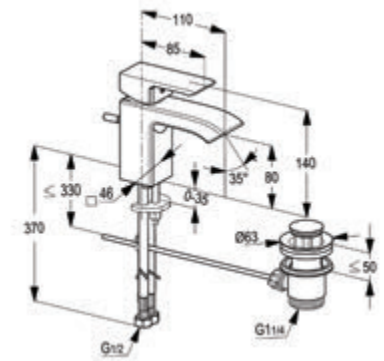

RAK14100-01

Single lever basin mixer DN 15

ceramic cartridge-K35
cache aerator M 24 x 1
1/2" high pressure flexible hose with PEX tubes
pop up waste 1 1/4 inch
European standard - EN 817
Pressure Compensating Aerator 6.0 l/min