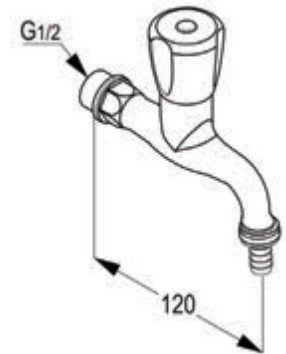

RAK35007
Long Bibcock DN15
 marked : blue
 thread connection 1/2 inch
 European standard- EN200

RAK35002
Bibcock DN15
 marked : blue
 thread connection 1/2 inch
 European standard- EN200

RAK35008
Wall mounted sink tap DN15
 marked : blue
 swivel spout
 aerator M22x1
 flow class A
 thread connection 1/2 inch
 European standard- EN200