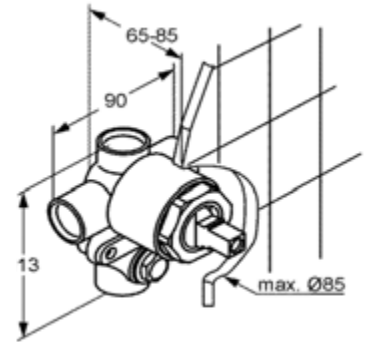

CONCEALED

CONCEALED BATH & SHOWER MIXER

C

RAK10005B

Concealed single lever bath and shower mixer trim set

D

Concealed mixer, pre installation kit DN 15

CONCEALED SHOWER MIXER