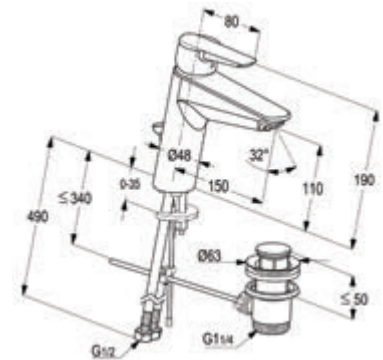

RAK11060-01

Single lever basin mixer XL DN 15

ceramic cartridge - K35
aerator M 24 x 1
1/2" high pressure flexible hose with PEX tubes
pop up waste 1 1/4 inch
European Standard - EN 817
Pressure Compensating Aerator 6.0 l/min