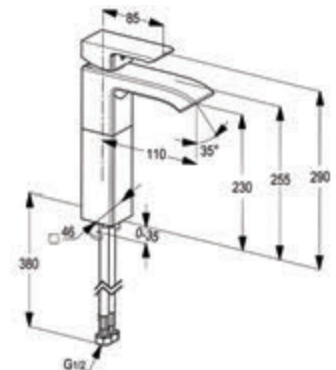

RAK14121-01

Single lever high raised basin mixer

ceramic cartridge-K35
cache aerator M 24 x 1
1/2" high pressure flexible hose with PEX tubes
without pop up waste
European Standard- EN 817
Pressure Compensating Aerator 6.0 l/min