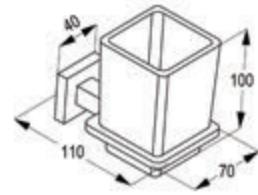

RAK24007

Tumbler holder glass

wall fastening
with screws and dowels