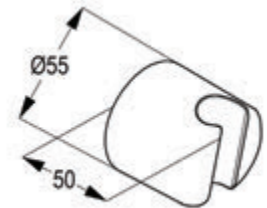

RAK6055105

Wall mount shower holder

with screws and dowels