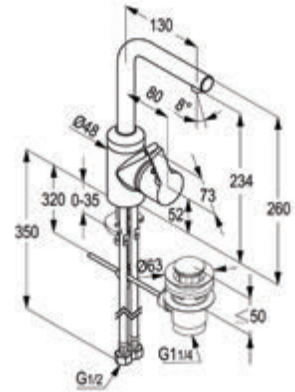

RAK13028-01

Side Single Lever Basin Mixer DN 15

ceramic cartridge-K35
swivelling spout-(360°)
PCA cache aerator M 16.5 x 1
1/2" high pressure flexible hose with PEX tubes
pop up waste 1 1/4 inch
European Standard - EN 817
Pressure Compensating Aerator 5.0 l/min