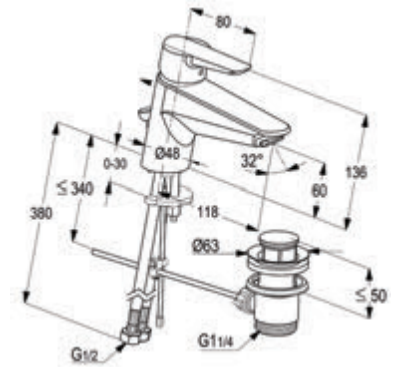

For discerning customers who seek top-grade fittings at an affordable cost, the Project collection of mixers fits the bill perfectly.

BASIN MIXER

RAK11000-01

Single lever basin mixer DN 15

ceramic cartridge K-35
 aerator M 24 x 1
 1/2" high pressure flexible hose with PEX tubes
 pop up waste 1 1/4 inch
 European Standard - EN 817
 Pressure Compensating Aerator 6.0 l/min