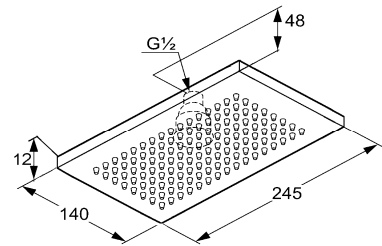

RAK14018
Overhead shower DN 15
245 mm x 140 mm
with cleaning system
with ball joint connection 1/2 inch