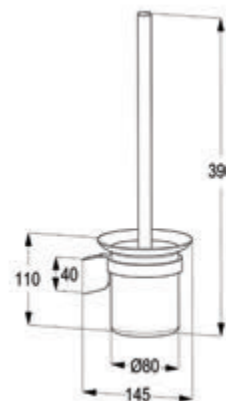

Paper Roll Holder

wall fastening
with screws and dowels

RAK26011

Double Towel Bar

wall fastening
with screws and dowels

RAK26032

Toilet Brush Holder

wall fastening
with screws and dowels
with container glass with brush