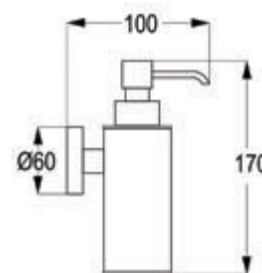

RAK22009

Wall mounted soap dispenser, brass - 150 ml
wall fastening
with screws and dowels