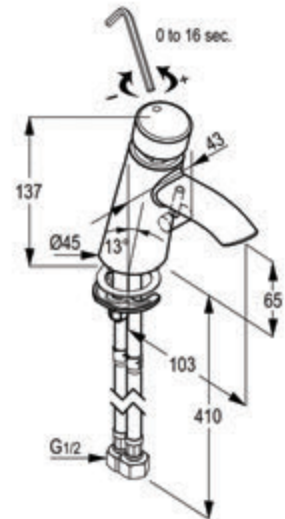

RAK50002-01

Self Closing Mixer DN15

push type
1/2 inch high pressure flexible hose with PEX tubes
with cache aerator M16.5x1
minimum working pressure 0.1bar
maximum working pressure 3 bar
time of water flow 0 to 16sec
pressure compensating aerator 5ltr/min.
with 2mm allen key for time adjustment