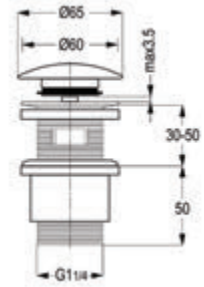

Product

Product Description

RAK22007UK

Click clack waste fitting with Over flow Hole

Click Clack Waste Fitting 1 1/4"

RAK22025UK

Click clack waste fitting without Over flow hole

Click Clack Waste 1 1/4"