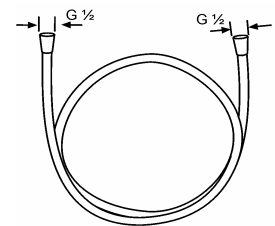

RAK22048

Logo flex hose DN 15

plastic coated with metal-effect
with conical nuts 1/2 x 1/2 inch x 1200mm