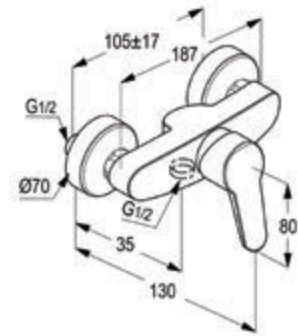

PROJECT

CONCEALED MIXER