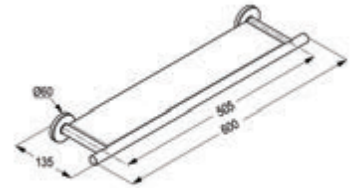

RAK21012

Double towel bar adjustable

with adjustable two arm
wall fastening
with screws and dowels

RAK21011

Double towel bar

wall fastening
with screws and dowels

RAK21010

Towel shelf