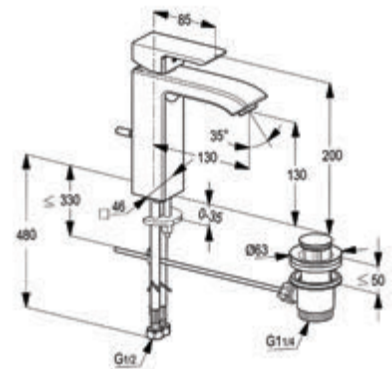

RAK14160-01

Single lever basin mixer XL DN 15

ceramic cartridge - K35
 aerator M 24 x 1
 1/2" high pressure flexible hose with PEX tubes
 pop up waste 1 1/4 inch
 European Standard - EN 817
 Pressure Compensating Aerator 6.0 l/min