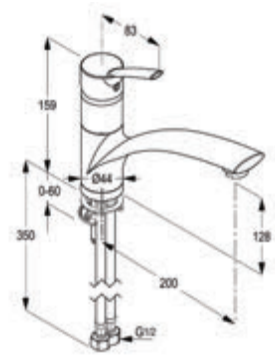

Product

Product Description

SHOWER MIXER

RAK15003

Single lever shower mixer DN 15

ceramic cartridge-K35
flow class B
shower outlet G 1/2"
protected against back flow
S- unions 1/2 X 3/4 inch
European standard- EN 817

KITCHEN SINK MIXER

RAK15004-01

Single lever sink mixer DN 15

ceramic cartridge-K35
aerator M 24 x 1
swivelling (360°) spout l = 200 mm
1/2 " high pressure flexible hose with PEX tubes
European standard EN 817
Pressure Compensating Aerator 6.0 l/min

CONCEALED MIXER

RAK15005

Concealed single-lever **bath & shower** mixer trim set

RAK38621
Pre-installation kit DN 15

RAK15009

Concealed single-lever **shower** mixer trim set

RAK38621
Pre-installation kit DN 15