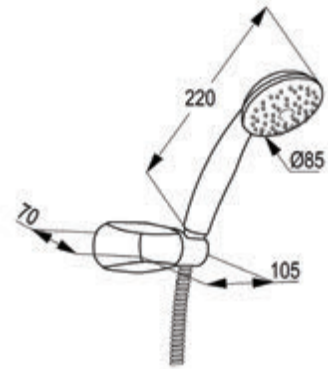

Product Description

ECO 1S
RAK7310025

Bath tub set
jet kind: rain shower
shower connection G 1/2
shower hose 1/2" x 1/2" x 1600 mm
Adjustable holder
with screws and dowels

ECO 4S
RAK40022

Bath tub set
jet kind: spray/misty/massage/spray & massage
shower connection G 1/2
shower hose 1/2" x 1/2" x 1600 mm
Adjustable holder
with screws and dowels