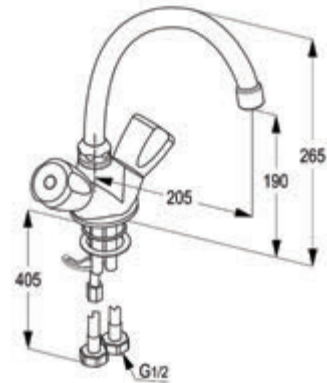

RAK35000-01

Dual controlled sink mixer DN15

deck mounted with swivel spout
aerator M22 x 1
1/2"high pressure flexible hose with PEX tubes
European Standard - EN 200
Pressure Compensating Aerator 6.0 l/min