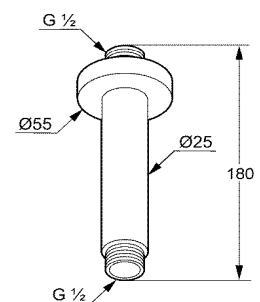

OVERHEAD SHOWER ARMS

Product

Product Description

RAK12013
Shower arm 400 mm, DN 15
Projection 400 mm
with sliding cover plate
male thread 1/2 inch

RAK10012
Shower arm 250 mm, DN 15
Projection 250 mm
with sliding cover plate
male thread 1/2 inch

RAK45001
Shower arm 135 mm, DN 15
Projection 135 mm
with sliding cover plate
male thread 1/2 inch

RAK10011
Ceiling Shower arm 150mm, DN 15
Projection 150 mm
with sliding cover plate
male thread 1/2 inch