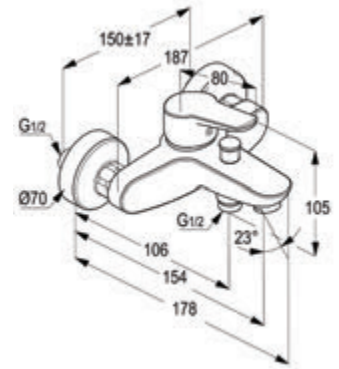

Product

Product Description

BATH & SHOWER MIXER

RAK11002
Single lever bath & shower mixer DN 15
without shower set
ceramic cartridge-K35
aerator M 24 X 1
flow class CB
automatic diverter: shower to bath tub
shower outlet G 1/2"
protected against back flow
S- unions 1/2 X 3/4 inch
European standard- EN 817

SHOWER MIXER

RAK11005
Single lever shower mixer DN 15
ceramic cartridge-K35
flow class B
shower outlet G 1/2"
protected against back flow
S- unions 1/2 X 3/4 inch
European standard- EN 817

PROJECT

CONCEALED MIXER

RAK11003
Concealed single-lever **bath & shower**
mixer trim set
RAK38621
Pre-installation kit DN15

RAK11006
Concealed single-lever **shower**
mixer trim set
RAK38621
Pre-installation kit DN15