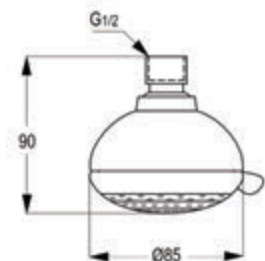

with swivel ball joint 1/2" inch
jet kind : spray/misty/massage/spray

RAK44001

Over head Shower 4S - DN 15, Ø 85 mm

with swivel ball joint 1/2" inch
jet kind : spray/misty/massage/spray

HAND SHOWERS - POLARIS