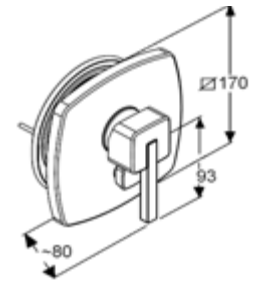

RAK14003B
Concealed single lever bath and shower mixer trim set
or **RAK14103B**