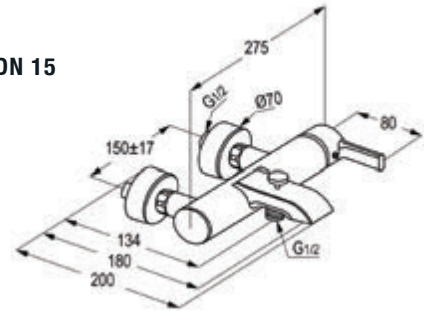

RAK13002

Single lever bath & shower mixer DN 15

without shower set
ceramic cartridge-K41
aerator M 24 X 1
flow class CB
automatic diverter: shower to bath tub
shower outlet G 1/2"
protected against back flow
S- unions 1/2 X 3/4 inch
European standard- EN 817

RAK13102

Single lever bath & shower mixer DN 15 (Top Lever)

without shower set
ceramic cartridge-K35
aerator M 24 X 1
flow class CB
automatic diverter: shower to bath tub
shower outlet G 1/2"
protected against back flow
S- unions 1/2 X 3/4 inch
European standard- EN 817