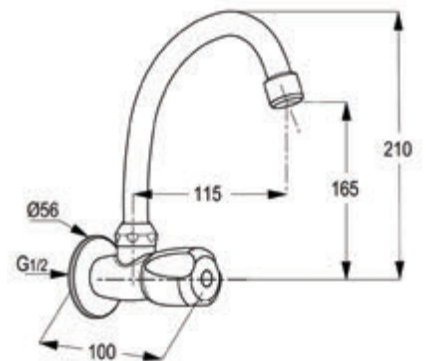

RAK35007
Long Bibcock DN15
 marked : blue
 thread connection 1/2 inch
 European standard- EN200

RAK35002
Bibcock DN15
 marked : blue
 thread connection 1/2 inch
 European standard- EN200

RAK35008
Wall mounted sink tap DN15
 marked : blue
 swivel spout
 aerator M22x1
 flow class A
 thread connection 1/2 inch
 European standard- EN200