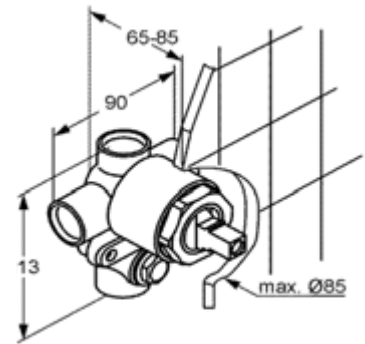

Concealed mixer, pre installation kit DN 15