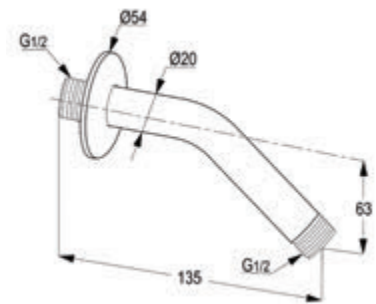

RAK10011
Ceiling Shower arm 150mm, DN 15
Projection 150 mm
with sliding cover plate
male thread 1/2 inch