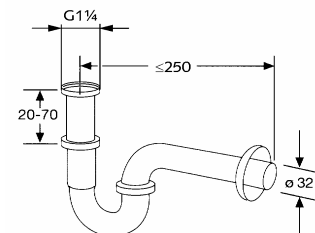

RAK22016

PVC bottle trap 1 1/4"

Inlet pipe- G 1 1/4"
with outlet tube Ø40 x 200mm
with inlet tube Ø32 x 150mm
with wall flange

RAK1025005

Ideal P-Trap G 1 1/4" x 32 mm

G 1 1/4" x 32 mm
adjustable drain pipe up to 70 mm
with outlet bend 32 x 220 mm
with wall flange