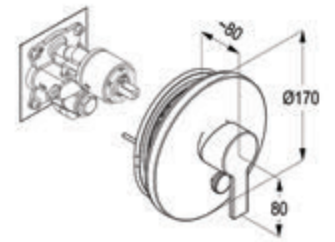

RAK13003B
Concealed single lever bath and shower mixer trim set

D

Concealed mixer,
pre installation kit DN 15

CONCEALED BATH & SHOWER MIXER - OPTION 2

C

RAK13093
Concealed single lever bath and shower mixer trim set with functional unit