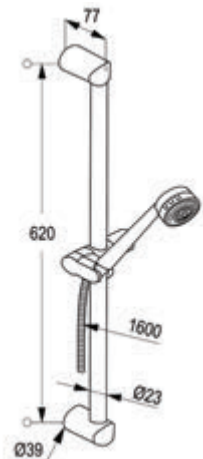

RAK6074005

2S shower set L = 900 mm

RAK6083005

3S Shower set L=600 mm

PRIME

wall bar with floating slider and shower hose
 jet kind: shower spray, champagne rain/pulsating jet
 shower hose G 1/2" x G 1/2" x 1600 mm
 with screws and dowels
 3S Hand-held shower
 with quick lime deposit cleaning system