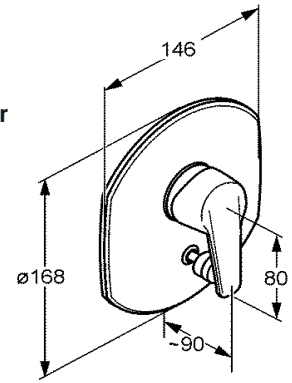

CONCEALED BATH & SHOWER MIXER

C

RAK11003B
Concealed single lever bath and shower mixer trim set