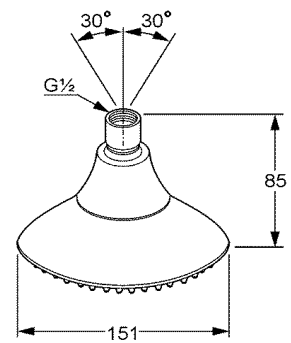

RAK10013

Over head Shower DN 15, Ø 151 mm

with swivel ball joint 1/2" inch