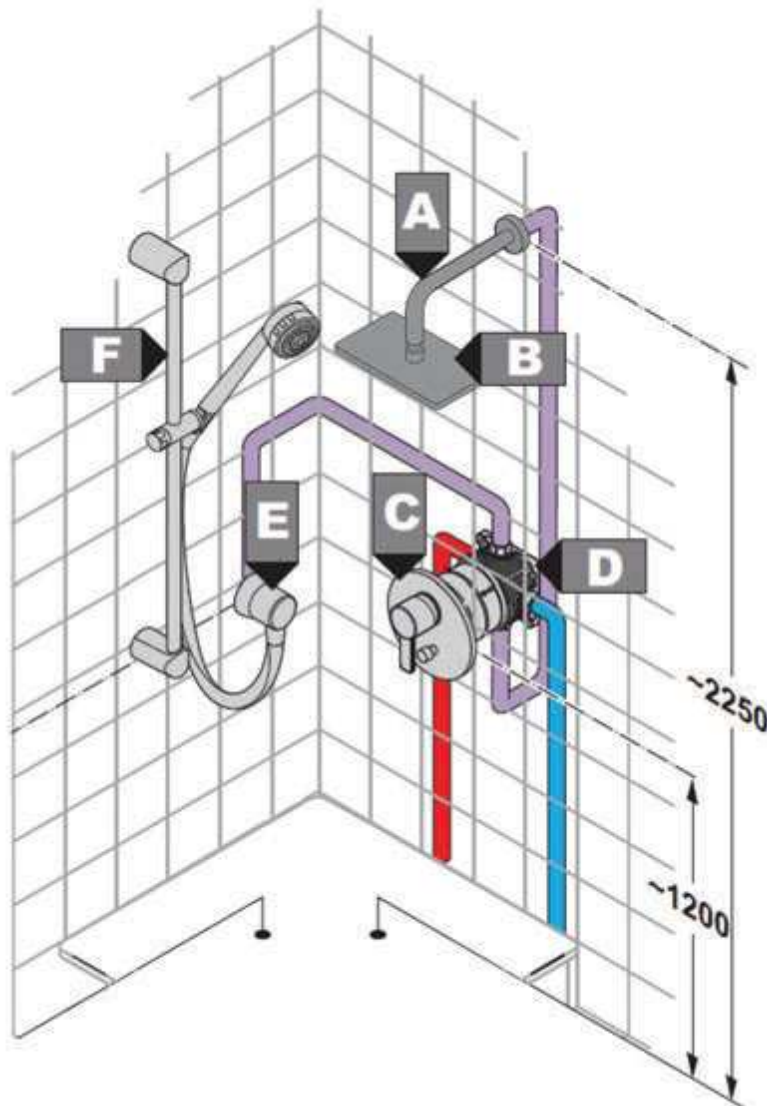

Concealed single lever bath and shower mixer trim set with functional unit

D

RAK88011

Flexx.Boxx. Concealed pre installation set DN20 without trim set and functional unit

CONCEALED

PROFILE

Product Product Description