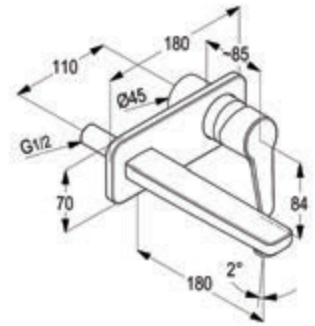

ceramic cartridge-K35
 aerator M 24 x 1
 1/2" high pressure flexible hose with PEX tubes
 European Standard - EN 817
 Pressure Compensating Aerator 6.0 l/min

Product

Product Description

BASIN MIXER

RAK10023
Concealed 2-hole single lever basin mixer
 trim set
 aerator M 24 x 1
 flow class Z
 wall outlet 180 mm
 without pre-installation kit item no. RAK38243