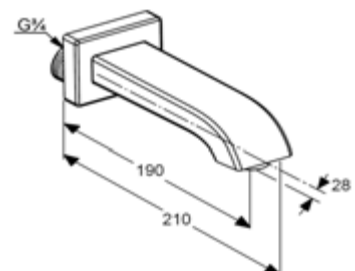

E

RAK14008
Bath Spout Profile DN 20
wall spout DN 20
projection 190 mm
wall fastening
s-pointer aerator M 24 x 1
flow class C