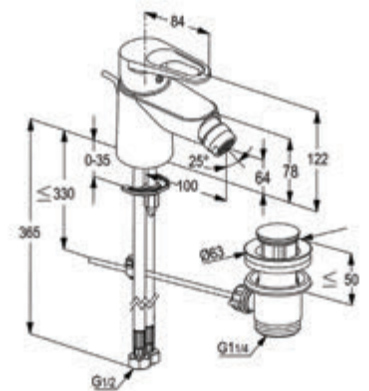

RAK30001-01

Single lever bidet mixer DN 15

ceramic cartridge-K35
ball joint aerator M 24 x 1
1/2" high pressure flexible hose with PEX tubes
pop up waste 1 1/4 inch
European Standard - EN 817
Pressure Compensating Aerator 6.0 l/min