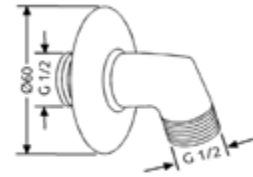

Wall supply DN 15
with wall flange
connection 1/2 inch

RAK15007

HARMONY
wall spout DN 15
wall fastening
aerator M 24 x 1
flow class C
with sliding cover plate
projection 165/187 mm
in accordance to EN 200