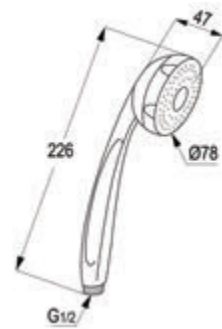

RAK6020005

2S Hand Shower DN 15

jet kind : rain shower/soft spray