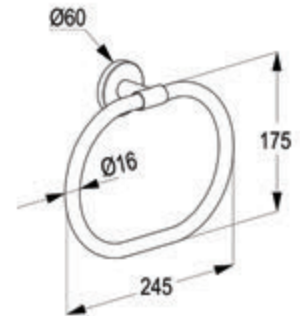

RAK21031
Towel ring
wall fastening
with screws and dowels