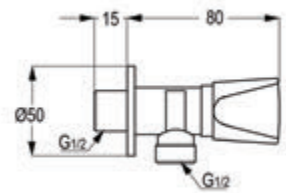

RAK33002

Brass angle valve DN 15
1/4 Turn-cp 1/2" x 1/2"
ceramic disc fitting
working pressure 6 bar maximum
provided with hot and cold button
rosette brass with chrome plating