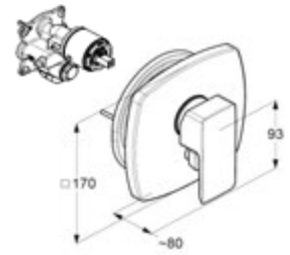

E

RAK14008
Bath Spout Profile DN 20
 wall spout DN 20
 projection 190 mm
 wall fastening
 s-pointer aerator M 24 x 1
 flow class C

C

RAK14193

Concealed single lever bath and shower mixer trim set with functional unit