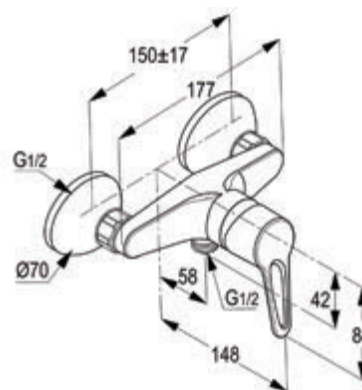

Product

Product Description

SHOWER MIXER

RAK30003

Single lever shower mixer DN 15

ceramic cartridge-K35
 flow class B
 shower outlet G 1/2"
 protected against back flow
 S- unions 1/2 X 3/4 inch
 European standard- EN 817