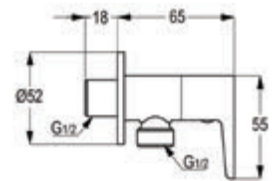

RAK10018

Brass angle valve DN 15
1/4 Turn-cp 1/2" x 1/2"
ceramic disc fitting
working pressure 6 bar maximum
provided with hot and cold button
rosette brass with chrome plating