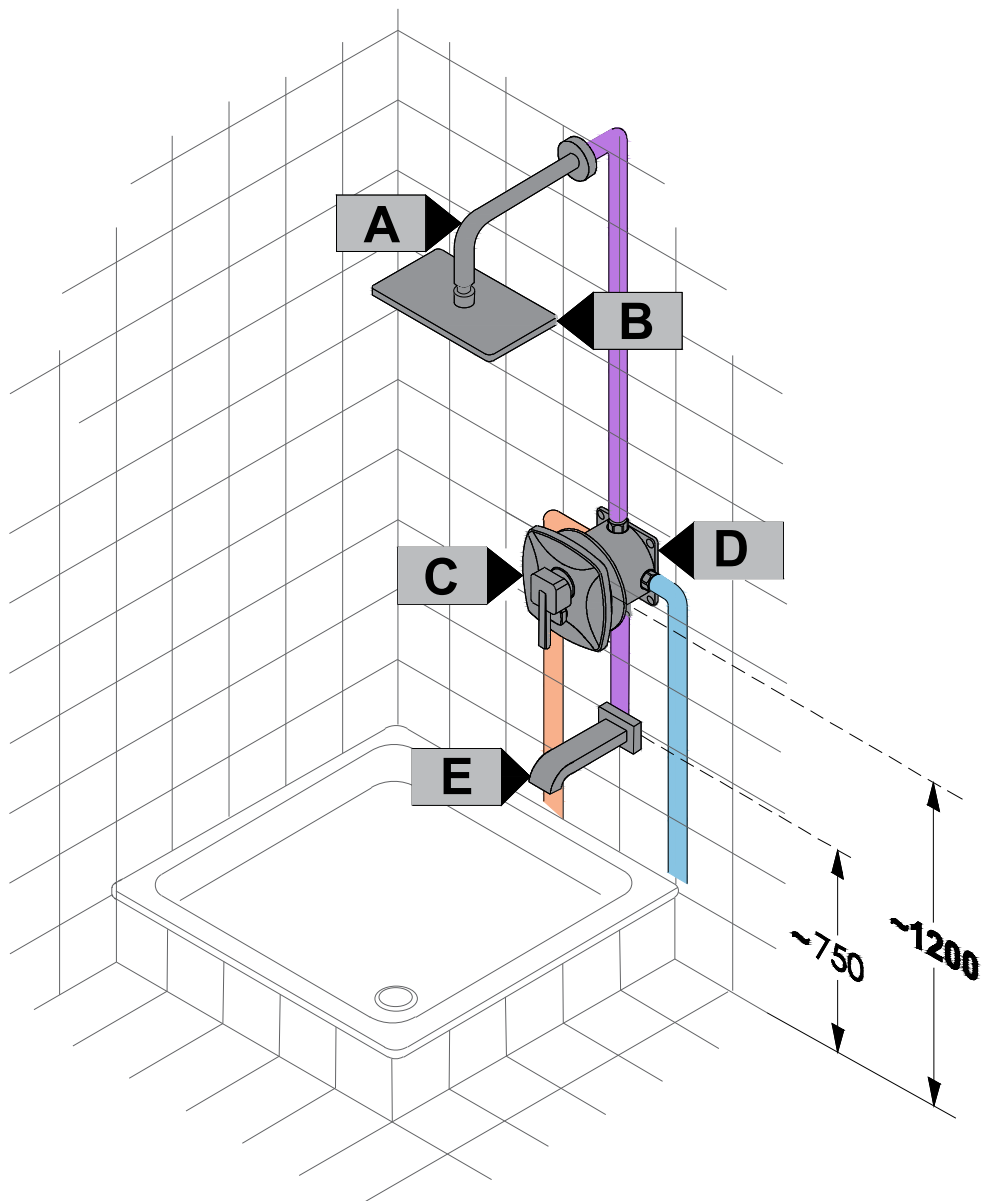

RAK88011

Flexx.Boxx. Concealed pre installation set DN20 without trim set and functional unit