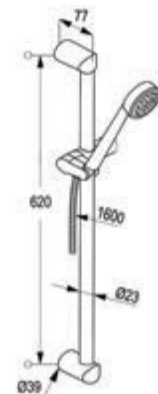

RAK6034105

3S shower set L = 900 mm

RAK6063005

1S Shower set L=600mm

PRIME

wall bar with slider horizontally and vertically adjustable
jet kind:rain shower
with fixing kit
1S hand-held shower
with quick lime deposit cleaning system
with Logoflex-hose, plastic coated with metal-effect
and conical nuts 1/2 x 1/2 inch x 1600 mm
with screws and dowels