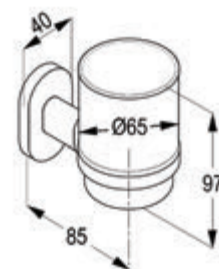

RAK23007

Brass tumbler holder, glass

wall fastening
with screws and dowels
with transparent glass