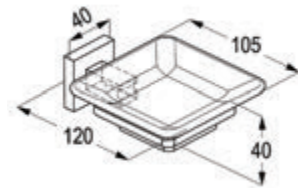

Product Description

RAK24007

Tumbler holder glass

wall fastening
with screws and dowels

RAK24008

Soap dish glass

wall fastening
with screws and dowels
with a bowl of glass

RAK24033