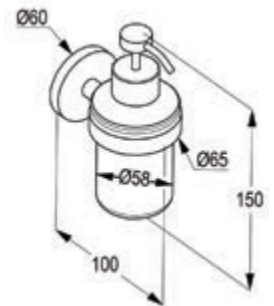

RAK21033

Wall mounted soap dispenser, glass - 200 ml

wall fastening
with screws and dowels