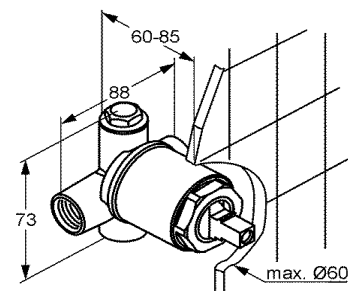

Concealed mixer,
pre installation kit DN 15