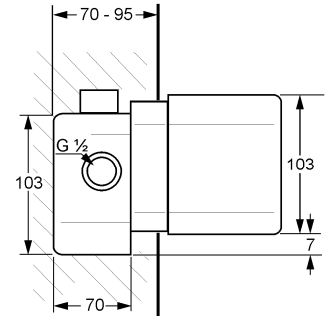

D

Concealed mixer, pre installation kit DN 15