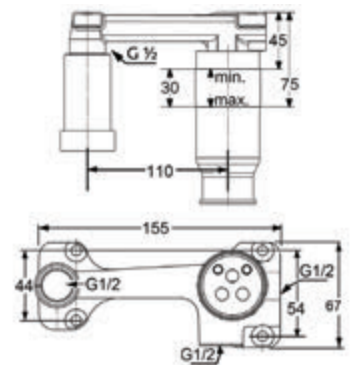

RAK 13024

Concealed 2-hole single lever basin mixer

trim set
 aerator M 24 x 1
 flow class Z
 wall outlet 230 mm
 without pre-installation kit item no. RAK38243

RAK38243

Pre installation kit DN 15

BIDET MIXER