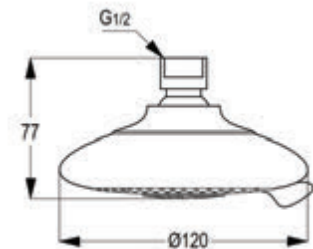

with swivel ball joint 1/2" inch
jet kind : spray/misty/massage/spray

RAK44001

Over head Shower 4S - DN 15, Ø 85 mm

with swivel ball joint 1/2" inch
jet kind : spray/misty/massage/spray

HAND SHOWERS - POLARIS