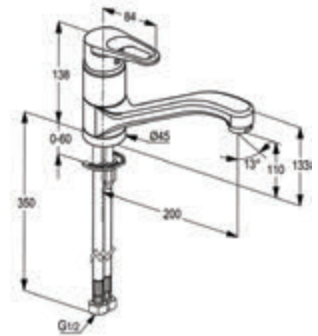

POLO

DECK MOUNTED KITCHEN SINK MIXERS

RAK30004-01

Single lever sink mixer DN 15

ceramic cartridge-K35
 swivelling (360°) spout l = 200 mm
 aerator M 24 x 1
 1/2" high pressure flexible hose with PEX tubes
 European Standard - EN 817
 Pressure Compensating Aerator 6.0 l/min