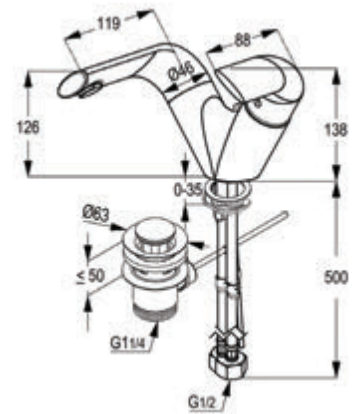

The Swing model releases water similar to a cascade effect. And is a reflection of quality, functionality & distinctiveness at its best.

BASIN MIXER

RAK16000-01

Single lever basin mixer DN 15

ceramic cartridge-K35
 S-pointer PCA aerator M 24 X 1
 1/2" high pressure flexible hose with PEX tubes
 pop up waste 1 1/4 inch
 European standard EN 817
 Pressure Compensating Aerator 6.0 l/min