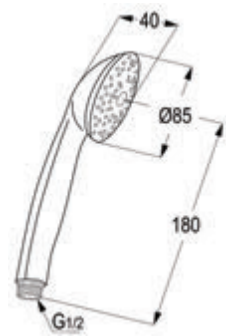

RAK7310005

1S Hand Shower DN 15

jet kind : rain shower