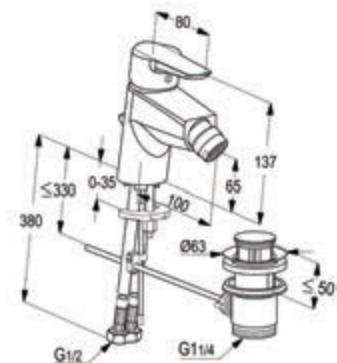

RAK11001-01

Single lever bidet mixer DN 15

ceramic cartridge-K35
ball joint aerator M 24 x 1
1/2" high pressure flexible hose with PEX tubes
pop up waste 1 1/4 inch
European Standard - to EN 817
Pressure Compensating Aerator 6.0 l/min