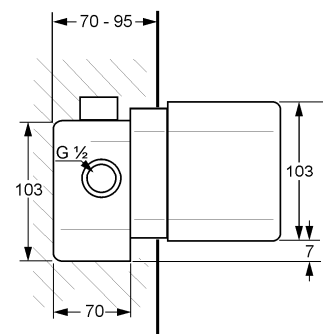

B

RAK14018
Overhead shower DN 15
 245 mm x 140 mm
 with cleaning system
 with ball joint connection 1/2 inch

C

RAK14103B
**Concealed single lever bath
 and shower mixer trim set**

D

**Concealed mixer,
 pre installation kit DN 15**