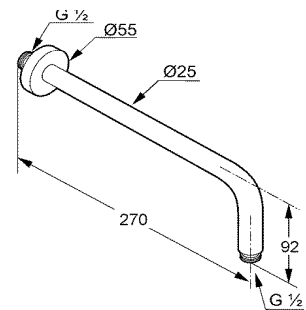

OVERHEAD SHOWER ARMS

Product

Product Description

RAK12013
Shower arm 400 mm, DN 15
 Projection 400 mm
 with sliding cover plate
 male thread 1/2 inch

RAK10012
Shower arm 250 mm, DN 15
 Projection 250 mm
 with sliding cover plate
 male thread 1/2 inch