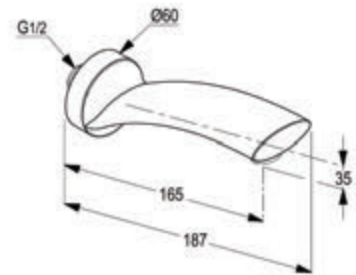

Wall supply DN 15
with wall flange
connection 1/2 inch

RAK15007

HARMONY
wall spout DN 15
wall fastening
aerator M 24 x 1
flow class C
with sliding cover plate
projection 165/187 mm
in accordance to EN 200