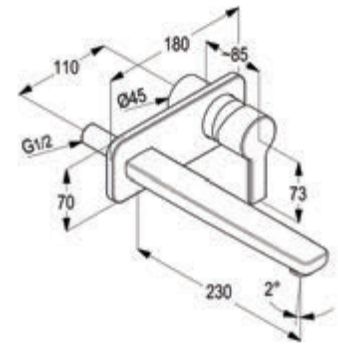

RAK 13024

Concealed 2-hole single lever basin mixer

trim set
aerator M 24 x 1
flow class Z
wall outlet 230 mm
without pre-installation kit item no. RAK38243

RAK38243

Pre installation kit DN 15