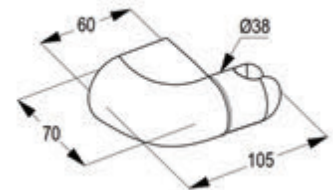

RAK22030

Wall mounted adjustable shower holder

with screws and dowels