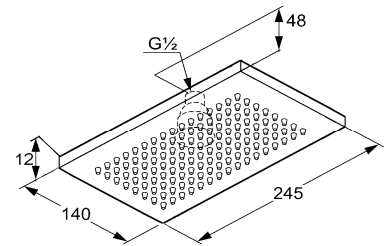

D

RAK88011

Flexx.Boxx. Concealed pre installation set DN20 without trim set and functional unit

A

RAK10012
Shower arm 250 mm, DN 15
 Projection 250 mm
 with sliding cover plate
 male thread 1/2 inch

B

RAK14018
Overhead shower DN 15
 245 mm x 140 mm
 with cleaning system
 with ball joint connection 1/2 inch