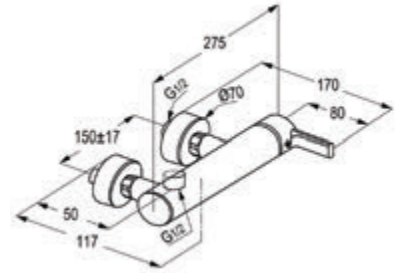

Product

Product Description

SHOWER MIXER

RAK13005
Single lever shower mixer DN 15
ceramic cartridge-K41
Flow class B
shower outlet G 1/2"
protected against back flow
S- unions 1/2 X 3/4 inch

KITCHEN SINK MIXER

RAK13012-01
Single lever sink mixer DN 15
ceramic cartridge-K35
swivelling (360°) spout l = 210 mm
PCA cache aerator M 16.5 x 1
1/2" high pressure flexible hose with PEX tubes
European Standard- EN 817
Pressure Compensating Aerator 5.0 l/min

CONCEALED MIXER

RAK13003
Concealed single-lever **bath & shower**
mixer trim set
RAK33434
Pre-installation kit DN 15

RAK13006
Concealed single-lever **shower**
mixer trim set
RAK33434
Pre-installation kit DN 15