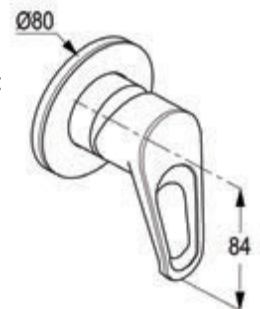

RAK30009B

Concealed single lever shower mixer trim set