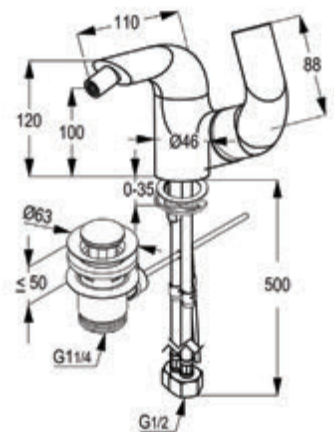

RAK16001-01

Single lever bidet mixer DN 15

ceramic cartridge-K35
PCA cache aerator M 16.5 X 1
1/2" high pressure flexible hose with PEX tubes
pop up waste 1 1/4 inch
European standard EN 817
Pressure Compensating Aerator 5.0 l/min