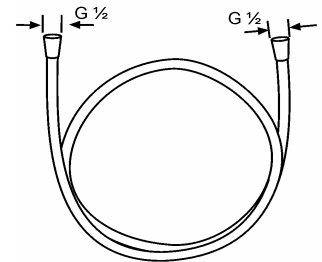

RAK6105605

Logo flex hose DN 15

plastic coated with metal-effect
with conical nuts 1/2 x 1/2 inch x 1600mm