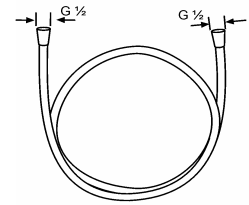

ESSENTIAL ACCESSORIES

Product

Product Description

RAK22039

Supreme hose with chromolux look
G 1/2" x 1/2" x 1200 mm

RAK22028

Flex feeding hose
G 1/2" x 1/2" x 300 mm

RAK22008