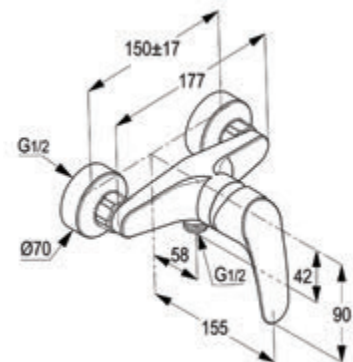

Product

Product Description

BATH & SHOWER MIXER

RAK17002

Single lever bath & shower mixer DN 15

without shower set
ceramic cartridge-K35
aerator M 24 X 1
flow class CB
automatic diverter: shower to bath tub
shower outlet G 1/2"
protected against back flow
S- unions 1/2 X 3/4 inch
European standard- EN 817

SHOWER MIXER

RAK17003

Single lever shower mixer DN 15

ceramic cartridge-K35
flow class B
shower outlet G 1/2"
protected against back flow
S- unions 1/2 X 3/4 inch
European standard- EN 817

KITCHEN SINK MIXER

RAK17050-01

Single lever sink mixer DN 15

ceramic cartridge-K35
PCA aerator M 22 x 1
swivelling U spout
1/2" high pressure flexible hose with PEX tubes
European Standard EN 817
Compensating Aerator 6.0 l/min