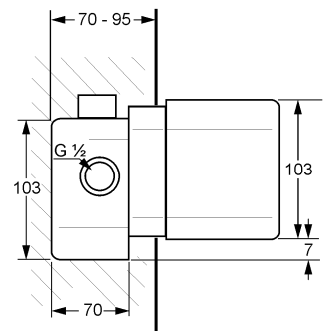

D

Concealed mixer,
pre installation kit DN 15