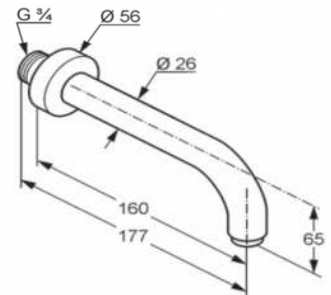

RAK12007

PRIME
Wall spout DN 20
wall projection 160 mm
wall fastening
cascade aerator M 24 x 1
flow class C
with sliding cover plate
in accordance to EN 200