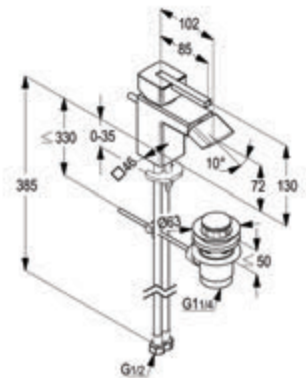

BIDET MIXER

RAK14001-01

Single lever bidet mixer DN 15

ceramic cartridge-K35
 ball joint cache aerator M 18.5 x 1
 1/2" high pressure flexible hose with PEX tubes
 pop up waste 1 1/4 inch
 European Standard - EN 817
 Pressure Compensating Aerator 6.0 l/min