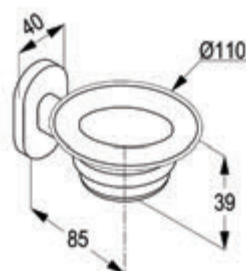

Product

Product Description

RAK23007

Brass tumbler holder, glass

wall fastening
with screws and dowels
with transparent glass

RAK23008

Brass soap dish, glass

wall fastening
with screws and dowels
with transparent glass