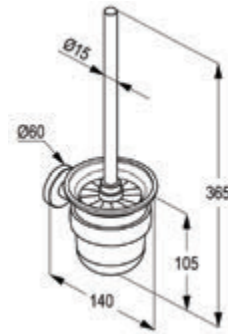

RAK21015

Extra paper roll holder
wall fastening
with screws and dowels