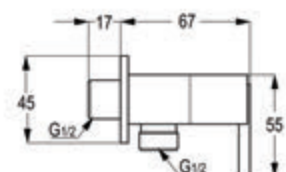

RAK14013

Brass angle valve DN 15
1/4 Turn-cp 1/2" x 1/2"
ceramic disc fitting
working pressure 6 bar maximum
provided with hot and cold button
rosette brass with chrome plating