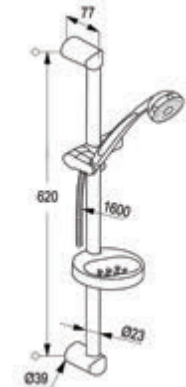

SHOWER SETS - POLARIS, PROJECT & PRIME

Product

Product Description

RAK6023105

2S Shower set L=600mm

POLARIS & PROJECT

wall bar with slider horizontally and vertically adjustable
jet kind:rain shower/soft spray
with soap dish
with fixing kit
2S hand-held shower
with quick lime deposit cleaning system
with Logoflex-hose, plastic coated with metal-effect
and conical nuts 1/2 x 1/2 inch x 1600 mm
with screws and dowels