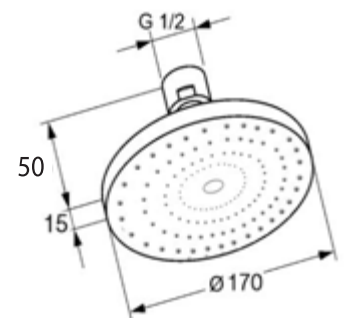

RAK11012

Over head Shower DN 15, Ø 200 mm
with swivel ball joint 1/2" inch

RAK22055

Over head Shower DN 15, Ø 170 mm
with swivel ball joint 1/2" inch

OVERHEAD SHOWERS

Product

Product Description

RAK14018