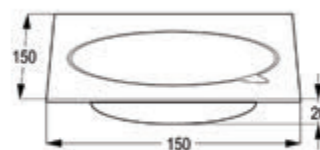

RAK22029

Stainless steel floor drain
Floor drain (150x150mm)
With heavy steel mesh