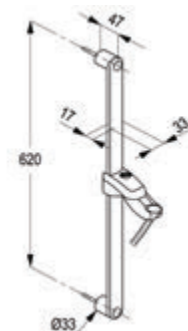

with horizontally and vertically adjustable slider
SIRENAFLEX shower hose 1/2 x 1/2" x 1600 mm
with screws and dowels

RAK13020

PASSION Wall bar L= 900 mm

RAK14007

PROFILE Wall bar L = 600 mm

with ridgeless adjustable shower holder
with horizontally and vertically adjustable slider
with release button
SUPARAFLEX shower hose
1/2 x 1/2 inch x 1600 mm
with conical nuts
with screws and dowels