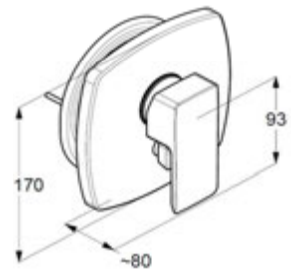

RAK14103B
**Concealed single lever bath
and shower mixer trim set**