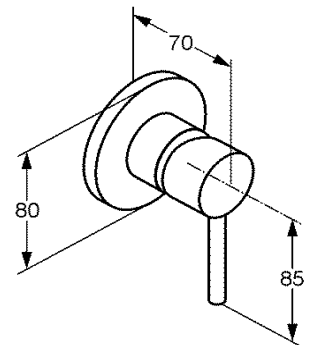

RAK12009B
Concealed single lever shower mixer trim set