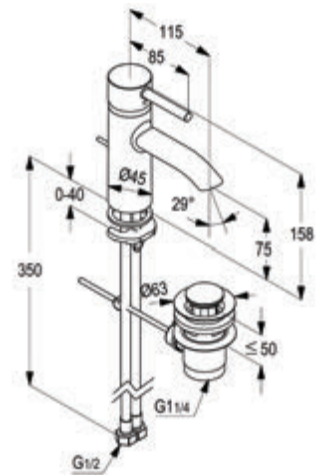

RAK12000-01

Single lever basin mixer DN 15

ceramic cartridge-K35
cache aerator M 16.5 x 1
1/2" high pressure flexible hose with PEX tubes
pop up waste 1 1/4 inch
European Standard - EN 817
Pressure Compensating Aerator 5.0 l/min