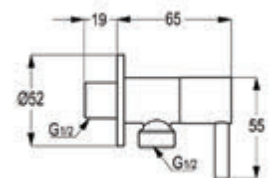

RAK12018

Brass angle valve DN 15
1/4 Turn-cp 1/2" x 1/2"
ceramic disc fitting
working pressure 6 bar maximum
provided with hot and cold button
rosette brass with chrome plating