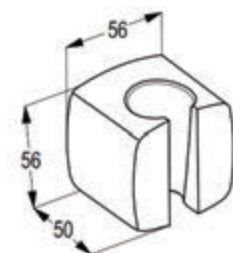

RAK14020

Wall mounted shower holder

with screws and dowels