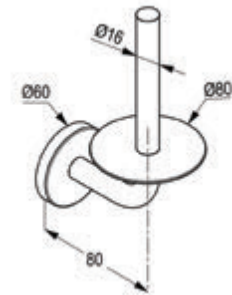

RAK21021

CALIBER Bathroom
accessories, 6 piece set