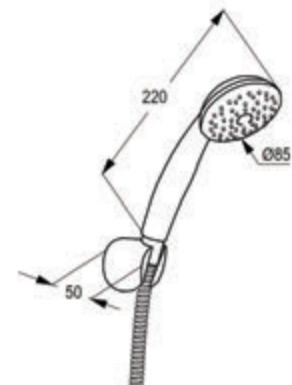

RAK7310015

Bath tub set
jet kind: rain shower
shower connection G 1/2
shower hose 1/2" x 1/2" 1600 mm
fixed holder
with screws and dowels