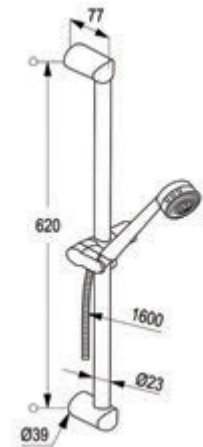

RAK6074005

2S shower set L = 900 mm