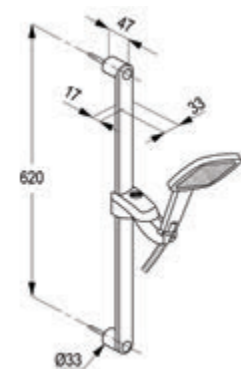

RAK14009
Profile shower set 1S
wall bar L = 600 mm
Profile 1S hand shower
SUPARAFLEX shower hose 1/2 x 1/2 inch x 1600mm