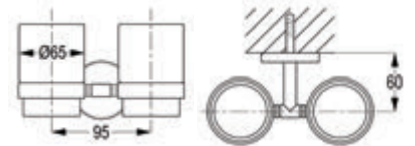

RAK21014

Double tumbler holder, glass

wall fastening
with screws and dowels