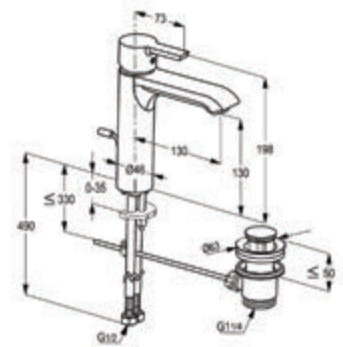

RAK13060-01

Single lever basin mixer XL DN 15

ceramic cartridge - K35
 aerator M 24 x 1
 1/2" high pressure flexible hose with PEX tubes
 pop up waste 1 1/4 inch
 European Standard - EN 817
 Pressure Compensating Aerator 6.0 l/min