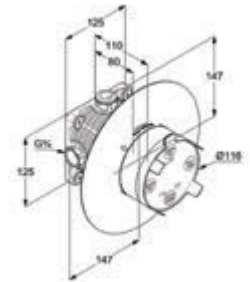

Concealed single lever bath and shower mixer trim set with functional unit

D

RAK88011

Flexx.Boxx. Concealed pre installation set DN20 without trim set and functional unit

CONCEALED

PROFILE

Product Product Description