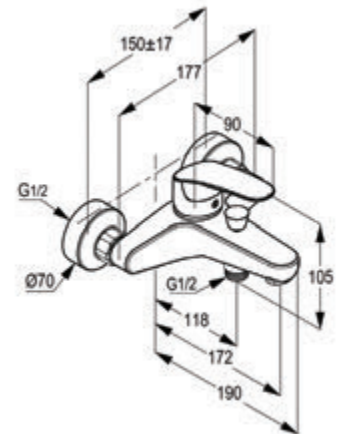

RAK17002

Single lever bath & shower mixer DN 15

without shower set
ceramic cartridge-K35
aerator M 24 X 1
flow class CB
automatic diverter: shower to bath tub
shower outlet G 1/2"
protected against back flow
S- unions 1/2 X 3/4 inch
European standard- EN 817