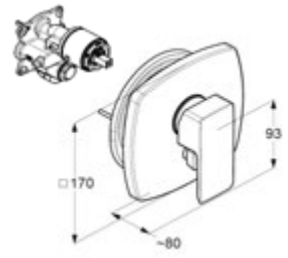

RAK14193

Concealed single lever bath and shower mixer trim set with functional unit