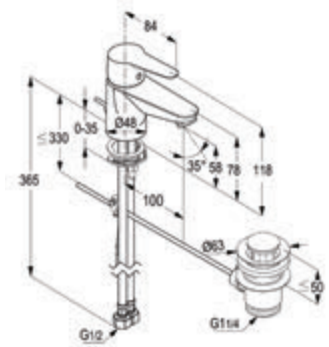

ceramic cartridge - K35
 aerator M 24 x 1
 1/2" high pressure flexible hose with PEX tubes
 pop up waste 1 1/4 inch
 European Standard - EN 817
 Pressure Compensating Aerator 6.0 l/min

RAK10021-01

POLARIS STAR - Single lever basin mixer DN 15