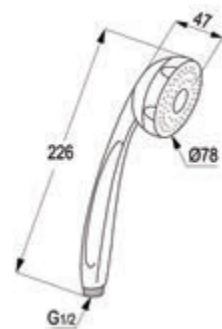

RAK6030005

3S Hand Shower DN 15

jet kind : rain shower/soft spray/message spray