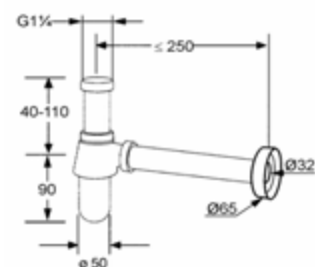

RAK1010505

Brass chrome bottle trap 1 1/4"

G 1 1/4" x 32 mm
with outlet tube 32 x 200 mm
with wall flange