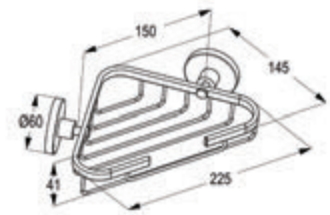

Product

Product Description

RAK21034

Soap basket corner

wall fastening
with screws and dowels

RAK21013

Glass shelf

wall fastening
with screws and dowels