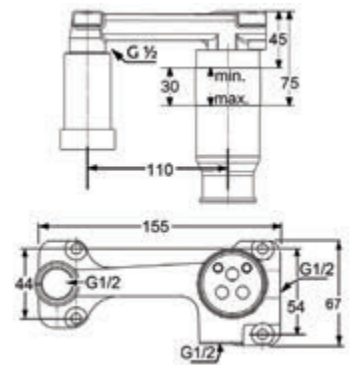

Product

Product Description

BASIN MIXER

RAK10023
Concealed 2-hole single lever basin mixer
trim set
aerator M 24 x 1
flow class Z
wall outlet 180 mm
without pre-installation kit item no. RAK38243

RAK38243
Pre installation kit DN 15

BIDET MIXER

RAK10001-01
Single lever bidet mixer DN 15
ceramic cartridge-K35
ball joint aerator M 24 x 1
1/2" high pressure flexible hose with PEX tubes
pop up waste 1 1/4 inch
European Standard - EN 817
Pressure Compensating Aerator 6.0 l/min