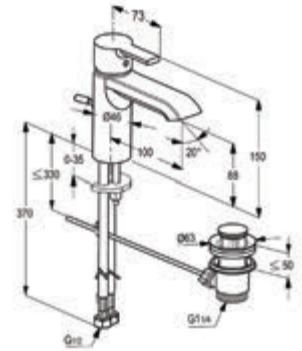

RAK13060-01

Single lever basin mixer XL DN 15

ceramic cartridge - K35
 aerator M 24 x 1
 1/2" high pressure flexible hose with PEX tubes
 pop up waste 1 1/4 inch
 European Standard - EN 817
 Pressure Compensating Aerator 6.0 l/min