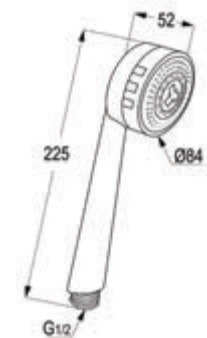

HAND SHOWERS - PRIME

Product

Product Description

RAK6060005
1S Hand Shower DN 15
jet kind : rain shower

RAK6070005
2S Hand Shower DN 15
jet kind : rain shower/soft spray

RAK6080005
3S Hand Shower DN 15
jet kind : rain shower/soft spray/message spray