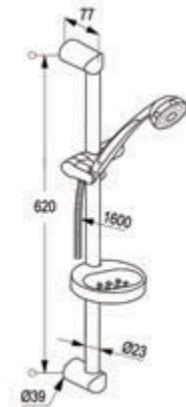

RAK6024105

2S shower set L = 900 mm

RAK6033105

3S Shower set L=600 mm

POLARIS & PROJECT

wall bar with floating slider and shower hose
jet kind: rain shower,soft spray,massage spray
shower hose G 1/2" x G 1/2" x 1600 mm
with screws and dowels
3S Hand-held shower
with quick lime deposit cleaning system
with soap dish