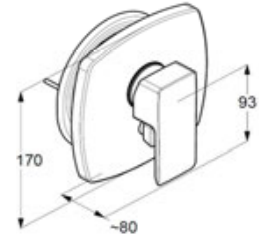

RAK14103B
Concealed single lever bath and shower mixer trim set