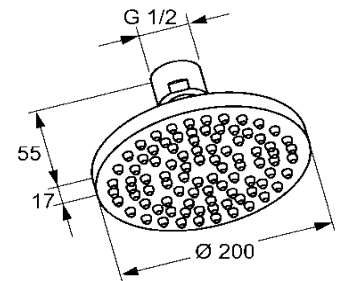

RAK11012

Over head Shower DN 15, Ø 200 mm
with swivel ball joint 1/2" inch