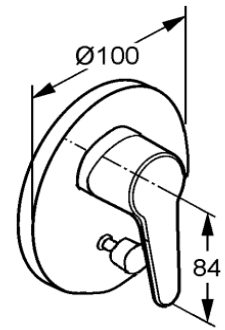

RAK10005B

Concealed single lever bath and shower mixer trim set