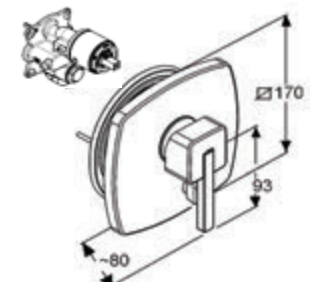

RAK14093
Concealed single lever bath and shower mixer trim set with functional unit