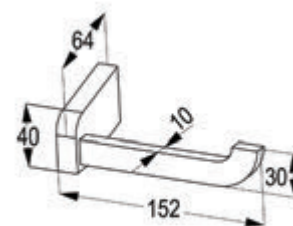

RAK26015

Paper Roll Holder

wall fastening
with screws and dowels