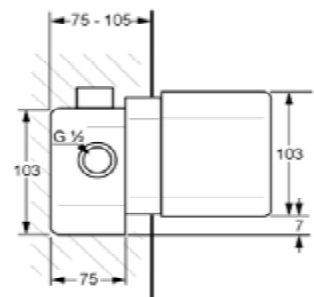

Concealed mixer,
pre installation kit DN 15