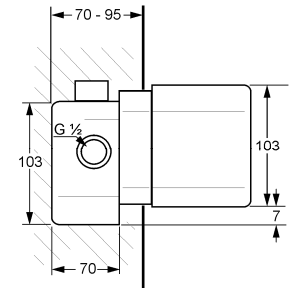

Concealed mixer, pre installation kit DN 15