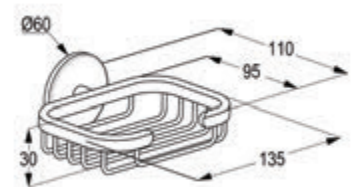

RAK21002

Soap basket

wall fastening
with screws and dowels