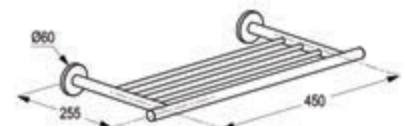

RAK21010

Towel shelf

wall fastening
with screws and dowels