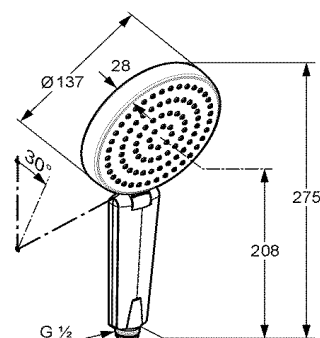

RAK13019

PASSION - 1S Hand shower DN 15

with cleaning system
with big size shower spray Ø137 mm
voluminous shower spray from 90 spray nozzles
flow rate 18.7 l/min at 3 bar
low-aerosol
connection 1/2 inch