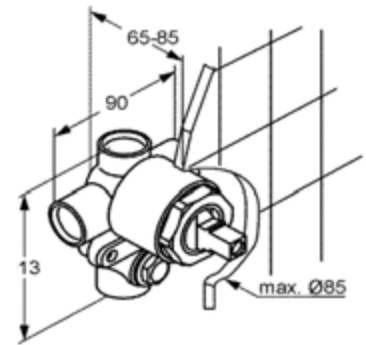

CONCEALED

CONCEALED BATH & SHOWER MIXER

C

RAK12005B
Concealed single lever bath and shower mixer trim set

D

Concealed mixer,
pre installation kit DN 15

CONCEALED SHOWER MIXER

C