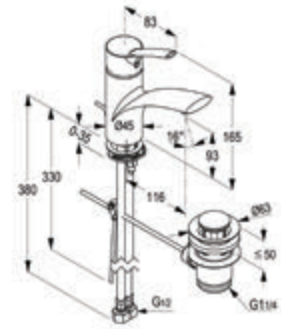

BASIN MIXER

RAK15000-01

Single lever basin mixer DN 15

ceramic cartridge-K35
 aerator M 24 x 1
 1/2" high pressure flexible hose with PEX tubes
 pop up waste 1 1/4 inch
 European Standard - EN 817
 Pressure Compensating Aerator 6.0 l/min