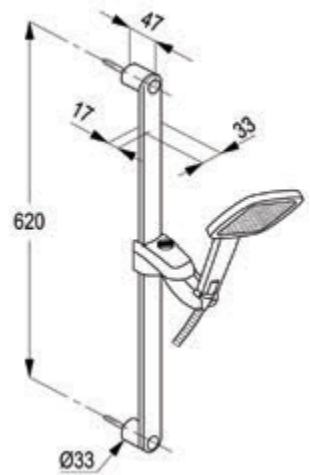

PROFILE

wall bar with ridgeless adjustable shower holder
with horizontally and vertically adjustable slider
with release button
Profile 1S hand shower
with cleaning system
SUPARAFLEX shower hose 1/2 x 1/2 inch x 1600 mm
with conical nuts
with screws and dowels