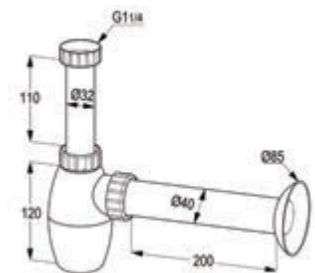

RAK22016

PVC bottle trap 1 1/4"

Inlet pipe- G 1 1/4"
with outlet tube Ø40 x 200mm
with inlet tube Ø32 x 150mm
with wall flange