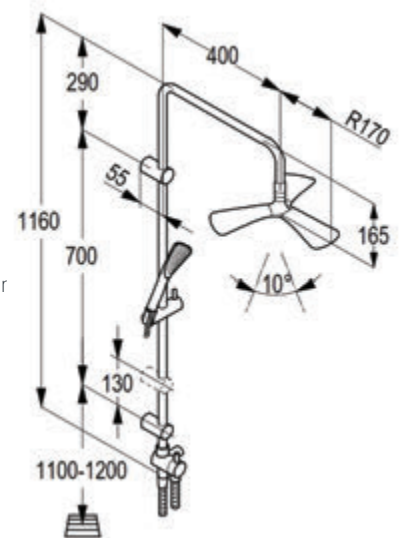

RAK48003

Dual shower system L-shape L = 1160 mm

- wall fastening
- hand and head shower
- two way ceramic diverter
- with 1S hand held shower 1/2 inch
- ridgeless adjustable shower holder
- vertically and cylindrically adjustable shower holder
- shower hose 1/2 x 1/2 inch x 1600mm
- with fixing kit
- swivel head shower