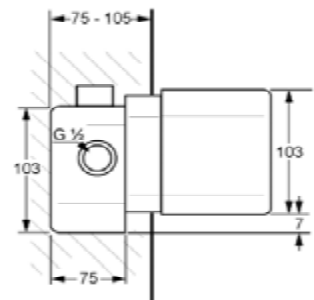

Concealed mixer,
pre installation kit DN 15