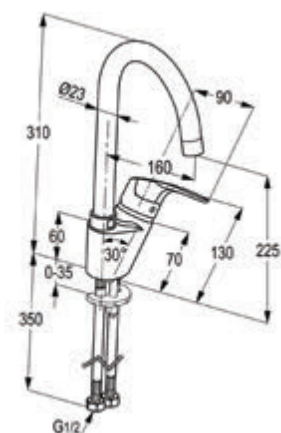

RAK17050-01

Single lever sink mixer DN 15

ceramic cartridge-K35
PCA aerator M 22 x 1
swivelling U spout
1/2" high pressure flexible hose with PEX tubes
European Standard EN 817
Compensating Aerator 6.0 l/min