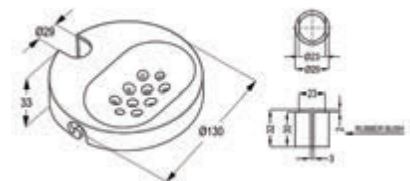

RAK6210121

Acrylic soap dish
(for wall bar)