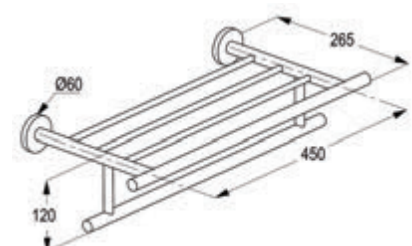

RAK21020

Towel shelf with towel bar

wall fastening
with screws and dowels