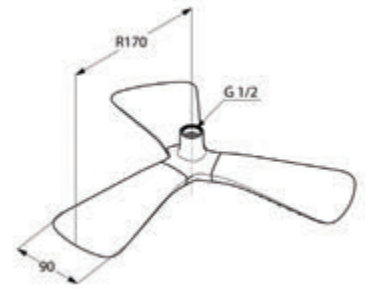

6757805-00

Over head Shower KB3, DN 15
with three shower cartridge normal spray
flow class B
connection 1/2 inch