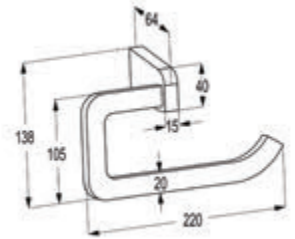

RAK26003

Towel Ring

wall fastening
with screws and dowels