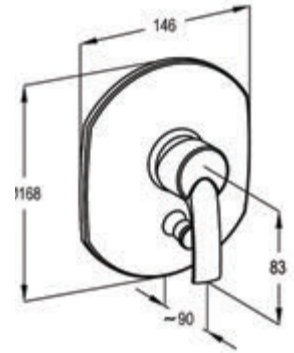

RAK12009B
Concealed single lever shower mixer trim set

D

Concealed mixer,
pre installation kit DN 15

Product

Product Description

CONCEALED BATH & SHOWER MIXER

C

RAK15005B
Concealed single lever bath and shower mixer trim set