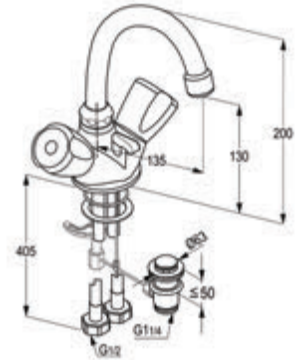

RAK35004-01

Dual controlled basin mixer DN15

swivel spout
aerator M 22 x 1
1/2" high pressure flexible hose with PEX tubes
pop up waste 1 1/4"
European Standard - EN 200
Pressure Compensating Aerator 6.0 l/min