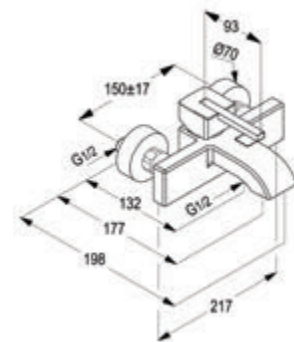

RAK14002
Single lever bath & shower mixer DN 15
without shower set
ceramic cartridge-K41
S-pointer aerator M 24 X 1
flow class CB
automatic diverter: shower to bath tub
shower outlet G 1/2"
protected against back flow
S- unions 1/2 X 3/4 inch
European standard- EN 817