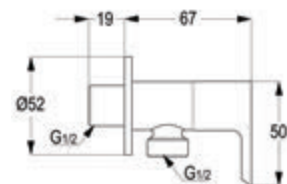

RAK13013

Brass angle valve DN 15
1/4 Turn-cp 1/2" x 1/2"
ceramic disc fitting
working pressure 6 bar maximum
provided with hot and cold button
rosette brass with chrome plating