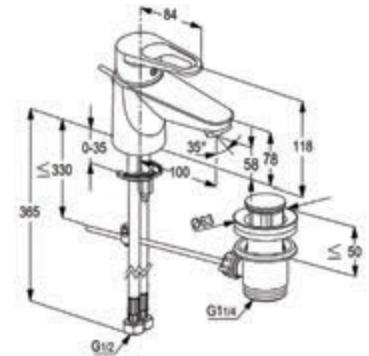

BASIN MIXER

RAK30000-01

Single lever basin mixer DN 15

ceramic cartridge-K35
 aerator M 24 x 1
 1/2" high pressure flexible hose with PEX tubes
 pop up waste 1 1/4 inch
 European Standard - EN 817
 Pressure Compensating Aerator 6.0 l/min