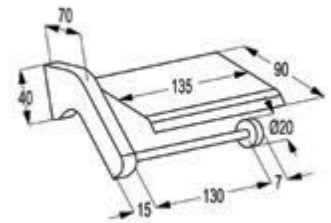

RAK26004

Paper holder

with adjustable guide plate
wall fastening
with screws and dowels