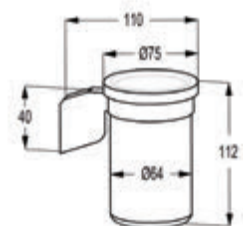

RAK26007

Tumbler Holder

wall fastening
with screws and dowels