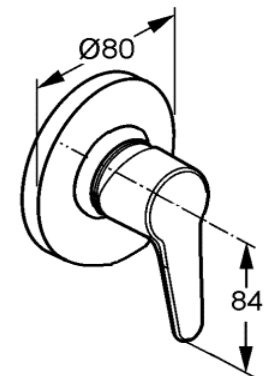

CONCEALED SHOWER MIXER

C

RAK10009B

Concealed single lever shower mixer trim set