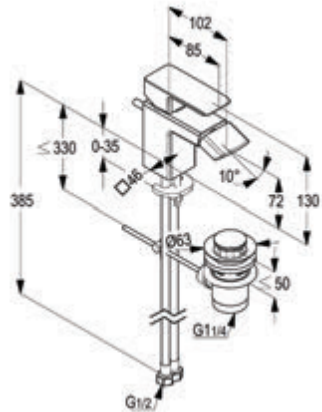

RAK14101-01
Single lever bidet mixer DN 15
ceramic cartridge-K35
ball joint cache aerator M 18.5 x 1
1/2" high pressure flexible hose with PEX tubes
pop up waste 1 1/4 inch
European Standard - EN 817
Pressure Compensating Aerator 6.0 l/min