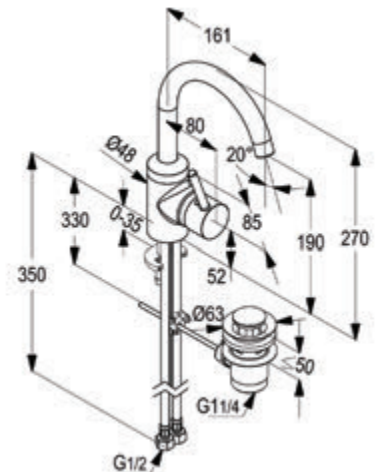

RAK12028-01

Side Single lever basin mixer DN 15

ceramic cartridge-K35
 with swivelling spout
 cache aerator M 16.5 x 1
 1/2" high pressure flexible hose with PEX tubes
 pop up waste 1 1/4
 European standard- EN 817
 Pressure Compensating Aerator 5.0 ltr/min.