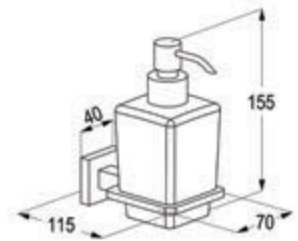

RAK24033

Wall mounted soap dispenser, glass - 225 ml

wall fastening
with screws and dowels