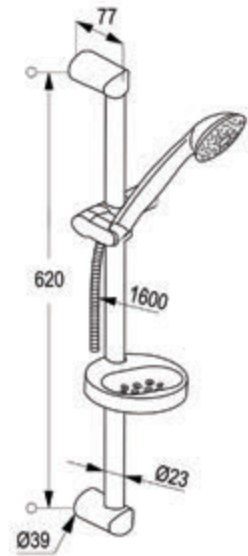

SHOWER SETS - TRIO

Product

Product Description

TRIO - 1S RAK6013105 1S Shower set L=600mm

wall bar with slider horizontally and vertically adjustable
jet kind:rain shower
with soap dish
with fixing kit
1S hand-held shower
with quick lime deposit cleaning system
with Logoflex-hose, plastic coated with metal-effect
and conical nuts 1/2 x 1/2 inch x 1600 mm
with screws and dowels