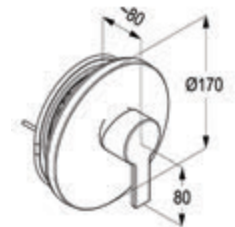

D

RAK88011
Flexx.Boxx. Concealed pre installation set DN20 without trim set and functional unit

CONCEALED SHOWER MIXER

C

RAK13006B
Concealed single lever shower mixer trim set

D

Concealed mixer,
pre installation kit DN 15