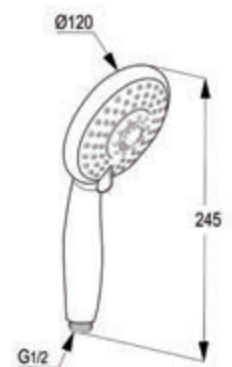

RAK40002

4S Hand Shower DN 15 Ø 120 mm

jet kind : spray/misty/massage/spray & massage