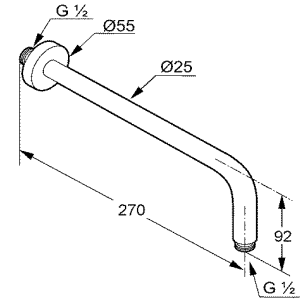

D

RAK88011

Flexx.Boxx. Concealed pre installation set DN20 without trim set and functional unit

A

RAK10012
Shower arm 250 mm, DN 15
 Projection 250 mm
 with sliding cover plate
 male thread 1/2 inch

B

RAK14018
Overhead shower DN 15
 245 mm x 140 mm
 with cleaning system
 with ball joint connection 1/2 inch