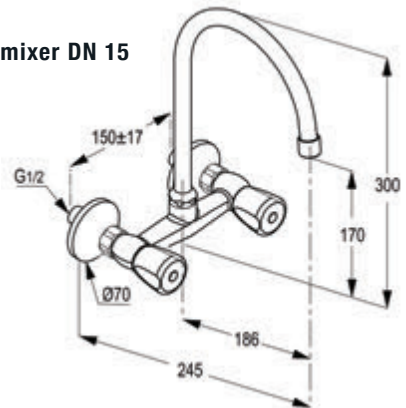

RAK35001SU

Dual controlled wall mounted sink mixer DN 15

swivel U spout
aerator M22 x 1
flow class A
S- unions 1/2 inch x 3/4 inch
European standard- EN200