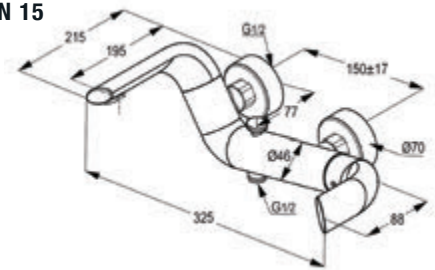

Product

Product Description

BATH & SHOWER MIXER

RAK16002
Single lever bath & shower mixer DN 15

without shower set
 ceramic cartridge-K35
 S-pointer aerator M 24 X 1
 flow class CB
 automatic diverter: shower to bath tub
 shower outlet G 1/2"
 protected against back flow
 S- unions 1/2 X 3/4 inch
 European standard- EN 817