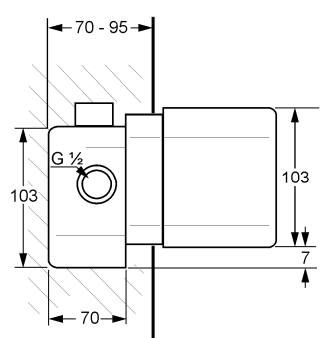

D

Concealed mixer, pre installation kit DN 15