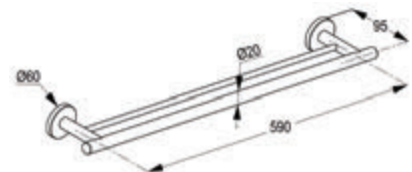

RAK21012

Double towel bar adjustable

with adjustable two arm
wall fastening
with screws and dowels

RAK21011

Double towel bar

wall fastening
with screws and dowels

RAK21010

Towel shelf