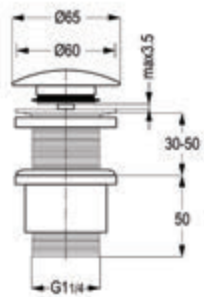

Product

Product Description

RAK22007UK

Click clack waste fitting with Over flow Hole

Click Clack Waste Fitting 1 1/4"

RAK22025UK

Click clack waste fitting without Over flow hole

Click Clack Waste 1 1/4"