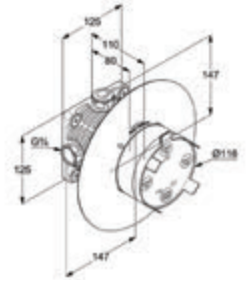

C

RAK14093
 Concealed single lever bath and shower mixer trim set with functional unit

D

RAK88011
 Flexx.Boxx. Concealed pre installation set DN20 without trim set and functional unit

CONCEALED SHOWER MIXER