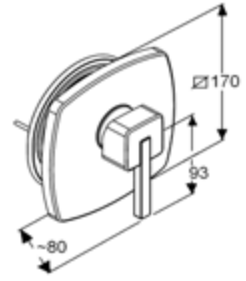

RAK14006B
Concealed single lever shower mixer trim set
or **RAK14106B**