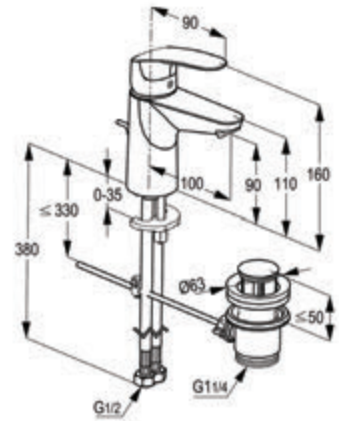

RAK17000-01

Single lever basin mixer DN 15

ceramic cartridge - K35
aerator M 24 x 1
1/2" high pressure flexible hose with PEX tubes
pop up waste 1 1/4 inch
European Standard- EN 817
Pressure Compensating Aerator 6.0 l/min