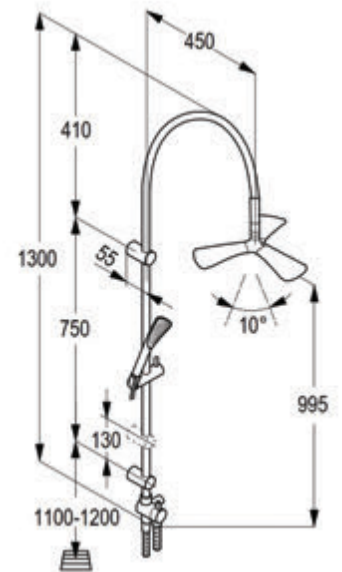

DUAL SHOWERS

RAK6167805

Dual shower system U-shape L = 1300 mm

- wall fastening
- hand and head shower
- two way ceramic diverter
- with 1S hand held shower 1/2 inch
- ridgeless adjustable shower holder
- vertically and cylindrically adjustable shower holder
- shower hose 1/2 x 1/2 inch x 1600mm
- with fixing kit
- swivel head shower