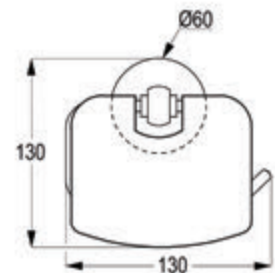

RAK21005
Robe hook
wall fastening
with screws and dowels