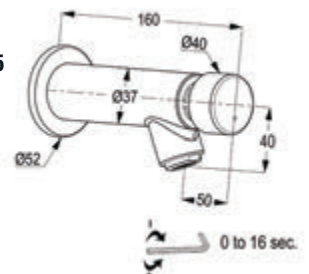

RAK50003

Wall Mounted Self Closing Tap Push type DN 15

with S point aerator
minimum working pressure 0.1bar
maximum working pressure 3 bar
time of water flow 0 to 16sec
with 2mm allen key for time adjustment