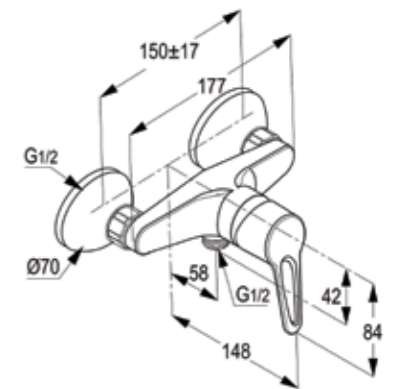

RAK30003

Single lever shower mixer DN 15
ceramic cartridge-K35
flow class B
shower outlet G 1/2" protected against back flow
S- unions 1/2 X 3/4 inch
European standard- EN 817