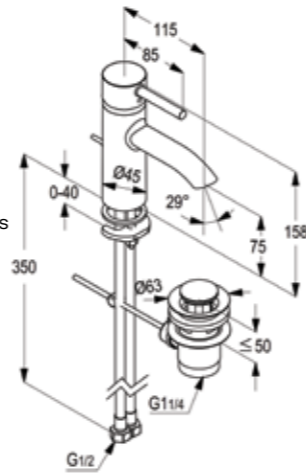

**RAK12003**

Single lever bidet mixer DN 15  
ceramic cartridge-K35  
ball joint aerator M 24 x 1  
1/2" high pressure flexible hose with PEX tubes  
pop up waste 1 1/4 inch  
European Standard - EN 817