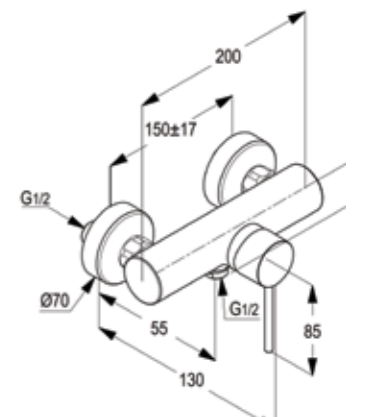

RAK12008

Single lever shower mixer DN 15
ceramic cartridge-K35
flow class B
shower outlet G 1/2"
protected against back flow
S- unions 1/2 X 3/4 inch
European standard- EN 817