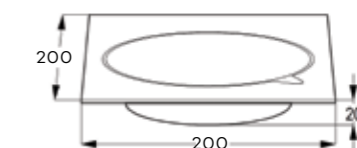

RAK22024

Stainless steel floor drain
Floor drain (200x200mm)
With heavy steel mesh