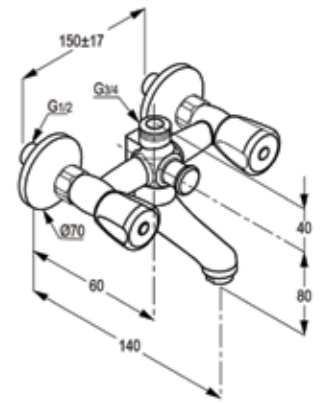

RAK35006

Dual controlled bath and shower mixer DN15
without shower set
aerator M24x1
flow class CB
casted spout
S- unions 1/2 inch x 3/4 inch
automatic diverter shower to bath tub
shower outlet 3/4 inch
European standard- EN200