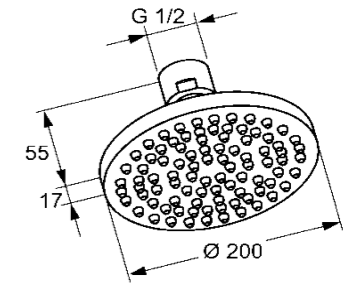

RAK22055
Over head Shower DN 15,
Ø 170 mm
with swivel ball joint 1/2 inch