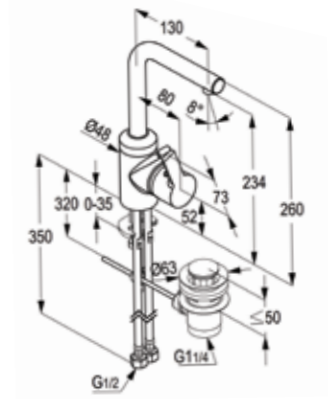

RAK13028

Side Single Lever Basin Mixer DN 15
ceramic cartridge-K35
swivelling spout-(360°)
PCA cache aerator M 16.5 x 1
1/2" high pressure flexible hose with PEX
tubes
pop up waste 1 1/4 inch
European Standard - EN 817

Available Finishes