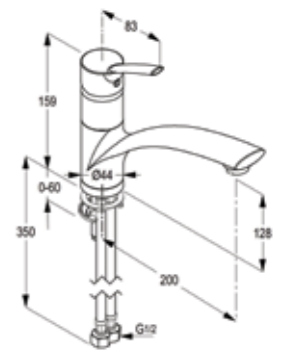

RAK15000

Single lever basin mixer DN 15
ceramic cartridge-K35
aerator M 24 x 1
1/2" high pressure flexible hose
with PEX tubes
pop up waste 1 1/4 inch
European Standard - EN 817

RAK15003

Single lever shower mixer DN 15
ceramic cartridge-K35
flow class B
shower outlet G 1/2"
protected against back flow
S- unions 1/2 X 3/4 inch
European standard- EN 817

RAK15001

Single lever bidet mixer DN 15
ceramic cartridge-K35
cache aerator M 16.5 x 1
1/2" high pressure flexible hose
with PEX tubes
pop up waste 1 1/4 inch
European Standard - EN 817

RAK15004

Single lever sink mixer DN 15
ceramic cartridge-K35
aerator M 24 x 1
swivelling (360°) spout l = 200 mm
1/2 " high pressure flexible hose
with PEX tubes
European standard EN 817

RAK15002

Single lever bath & shower mixer DN 15
without shower set
ceramic cartridge-K35
flow straightener M 24 X 1
flow class - CB
automatic diverter: shower to bath tub
shower outlet G 1/2"
protected against back flow
S- unions 1/2 X 3/4 inch
European standard- EN 817

RAK15075

Concealed single-lever bath & shower mixer trim set

RAK38636
Pre-installation kit DN 15

RAK15079

Concealed single-lever shower mixer trim set

RAK38828
Pre-installation kit DN 15