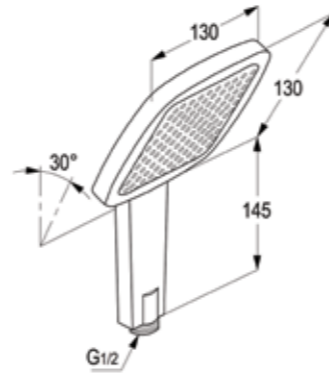

RAK14010

PROFILE - 1S Hand shower
flow class A
with cleaning system
with big size shower
spray 130 X130 mm
voluminous shower spray from 100
spray nozzles
flow rate 18.9 l/min at 3 bar
low-aerosol
connection 1/2 inch DN 15