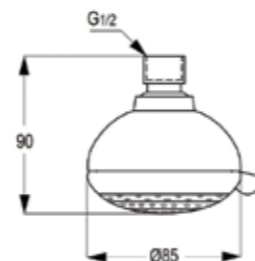

RAK44001

Over head Shower 4S - DN 15,
Ø 85 mm
with swivel ball joint 1/2" inch
Jet kind : spray/misty/massage/
spray & massage