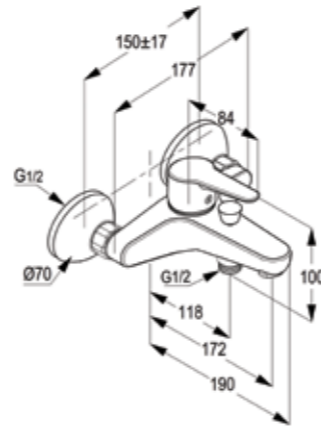

RAK10002

Single lever bath & shower mixer DN 15
without shower set
ceramic cartridge-K35
aerator M 24 X 1
flow class DB
automatic diverter shower to bath tub
shower outlet G 1/2"
protected against back flow
S- unions 1/2 X 3/4 inch
European standard- EN 817