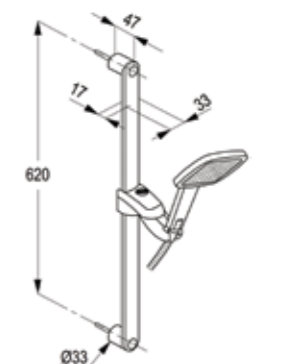

RAK14009

Profile shower set 1S
wall bar L = 600 mm
Profile 1S hand shower
SUPARAFLEX shower hose
1/2 x 1/2 inch x 1600mm