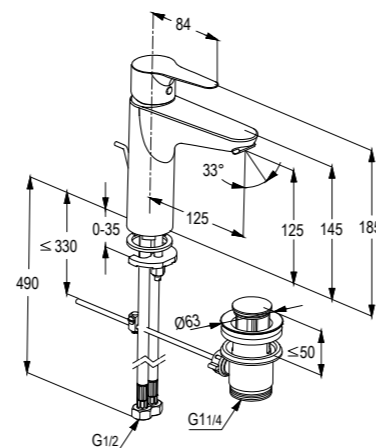

RAK10060
Single lever basin mixer XL DN 15
ceramic cartridge - K35
aerator M 24 x 1
1/2" high pressure flexible
hose with PEX tubes
pop up waste 1 1/4 inch
European Standard - EN 817