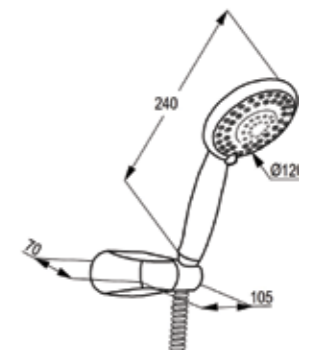

Bath tub set
jet kind: spray/misty/massage/spray & massage
shower connection G 1/2
shower hose 1/2" x 1/2" x 1500 mm
Adjustable holder
with screws and dowels