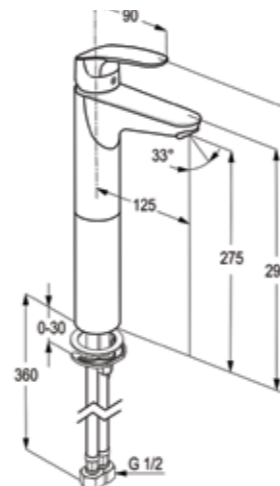

RAK17050

Single lever sink mixer DN 15
ceramic cartridge-K35
PCA aerator M 22 x 1
swivelling U spout
1/2" high pressure flexible hose
with PEX tubes
European Standard EN 817