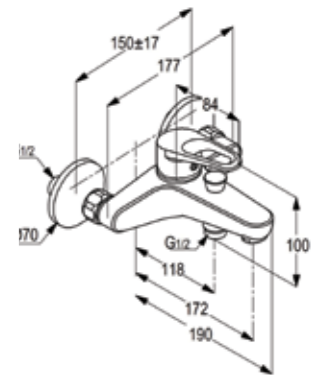

RAK30002

Single lever bath & shower mixer DN 15
without shower set
ceramic cartridge-K35
aerator M 24 X 1
flow class CB
automatic diverter: shower to bath tub
shower outlet G 1/2"
protected against back flow
S- unions 1/2 X 3/4 inch
European standard- EN 817