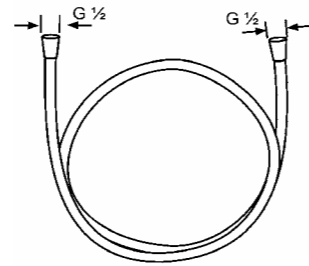

**RAK22018**  
AGGRAF HOSE-  
G1/2"x1/2"x1200mm

**RAK6210121**  
Acrylic soap dish  
(for wall bar)

**RAK22019**  
CHEQUERED HOSE  
G1/2"x1/2"x1200mm

**RAK22059**  
Double tissue roll holder  
wall fastening  
with screws and dowels