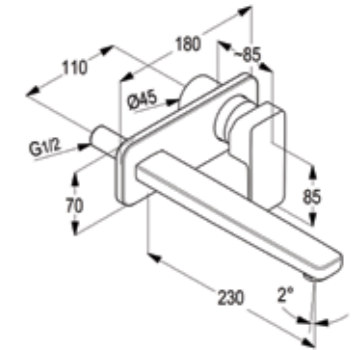

RAK14124

Concealed 2-hole single
lever basin mixer
trim set aerator M 24 x 1
flow class Z
wall outlet 230 mm
without pre-installation
kit item no. RAK38243