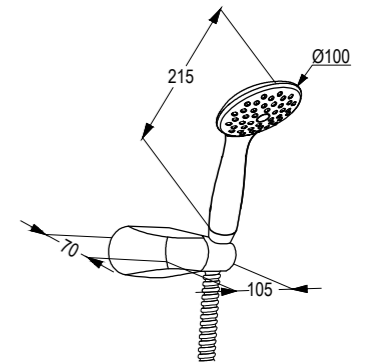

Bath tub set
jet kind: rain shower
shower connection G 1/2
shower hose 1/2" x 1/2" x 1500 mm
Adjustable holder
with screws and dowels

RAK62001
1S Shower set L=600 mm