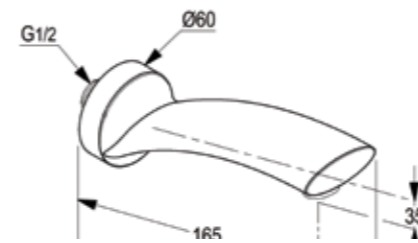

**RAK15007**

HARMONY  
wall spout DN 15  
wall fastening  
aerator M 24 x 1  
flow class C  
with sliding cover plate  
projection 165/187 mm  
in accordance to EN 200

**RAK10007**

POLARIS  
wall spout DN 20  
wall fastening  
aerator M 28 X 1  
flow class B  
with sliding cover plate  
projection 170 mm  
in accordance to EN 200