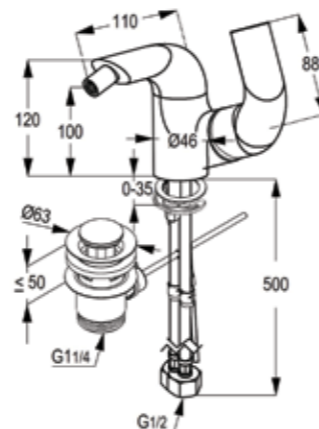

Single lever shower mixer DN 15  
ceramic cartridge-K35  
flow class B  
shower outlet G 1/2"  
protected against back flow  
S- unions 1/2 X 3/4 inch  
European standard- EN 817

**RAK16001**

Single lever bidet mixer DN 15  
ceramic cartridge-K35  
PCA cache aerator M 16.5 X 1  
1/2" high pressure  
flexible hose with PEX tubes  
pop up waste 1 1/4 inch  
European standard EN 817