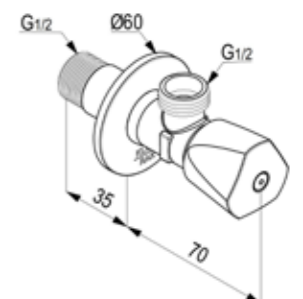

RAK33003

Brass angle valve DN 15
1/4 Turn-cp 1/2" x 1/2"
ceramic disc fitting
ABS handle
working pressure 6 bar maximum
provided with hot and cold button
S.S rosette