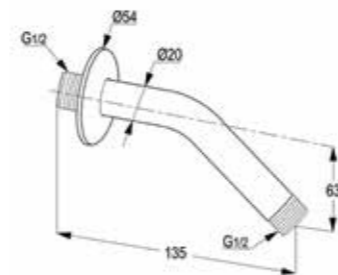

RAK10019
Ceiling Shower arm 500mm, DN 15
Projection 500 mm
with sliding cover plate
male thread 1/2 inch