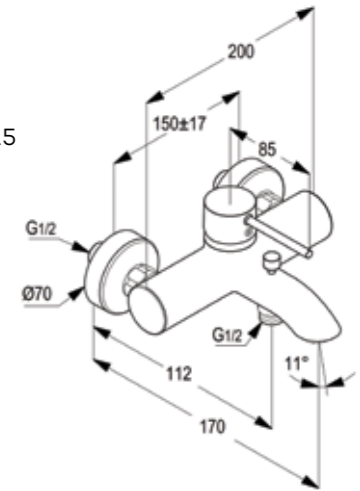

RAK12004

Single lever bath & shower mixer DN 15
without shower set
ceramic cartridge-K35
aerator M 24 X 1
flow class CB
automatic diverter: shower to bath tub
shower outlet G 1/2"
protected against back flow
S- unions 1/2 X 3/4 inch
European standard- EN 817