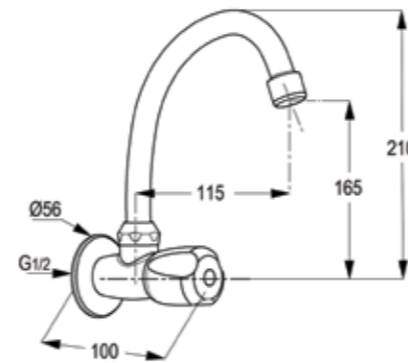

RAK35008

Wall mounted sink tap DN15
marked : blue
swivel spout
aerator M22x1
flow class A
thread connection 1/2 inch
European standard- EN200