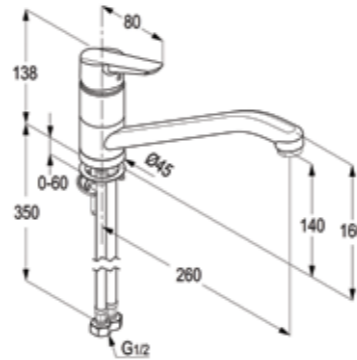

**RAK11010**

Single lever sink mixer DN 15  
 ceramic cartridge-K35  
 swivelling (360°) spout l = 260 mm  
 aerator M 24 x 1  
 1/2" high pressure flexible hose  
 with PEX tubes  
 European Standard - EN 817