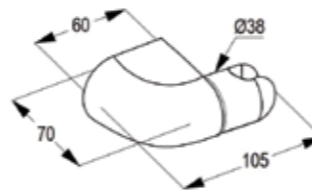

RAK22030

Wall mounted adjustable shower
holder
with screws and dowels