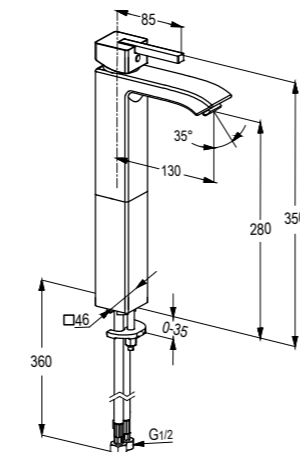

RAK14061

single lever basin mixer XL HR DN 15
ceramic cartridge-K35
aerator M 24 x 1
1/2" high pressure flexible hose with PEX tubes
European standard - EN 817