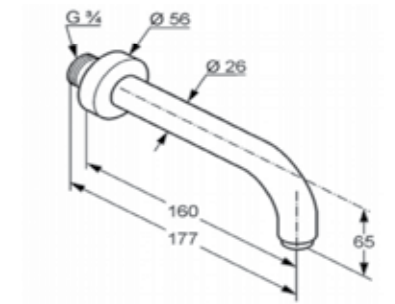

RAK12007

PRIME
Wall spout DN 20
wall projection 160 mm
wall fastening
cascade aerator M 24 x 1
flow class C
with sliding cover plate
in accordance to EN 200