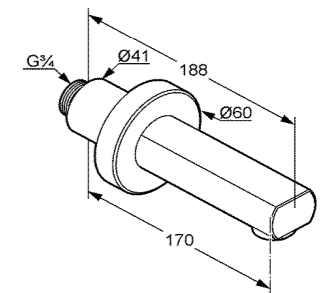

**RAK15007**

HARMONY  
wall spout DN 15  
wall fastening  
aerator M 24 x 1  
flow class C  
with sliding cover plate  
projection 165/187 mm  
in accordance to EN 200

**RAK10007**

POLARIS  
wall spout DN 20  
wall fastening  
aerator M 28 X 1  
flow class B  
with sliding cover plate  
projection 170 mm  
in accordance to EN 200