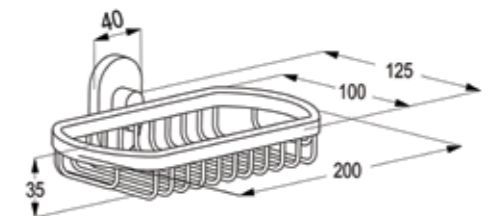

RAK26032
Toilet Brush Holder
wall fastening
with screws and dowels
with container glass with brush

RAK23006
Soap /Sponge basket
wall fastening
with screws and dowels