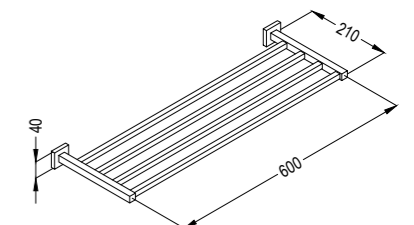

RAK24032
Toilet brush holder
wall fastening
with screws and dowels