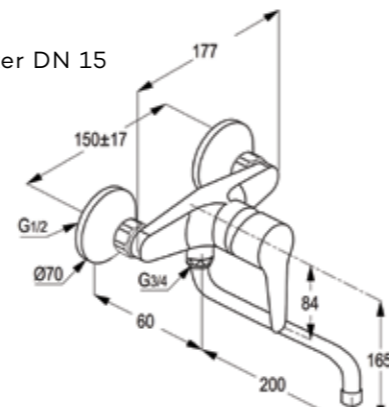

RAK10008
Wall mounted single lever sink mixer DN 15
ceramic cartridge-K35
swivelling (185°) spout l = 200 mm
aerator M 22 x 1
flow class A
S- unions 1/2 X 3/4 inch
European standard- EN 817