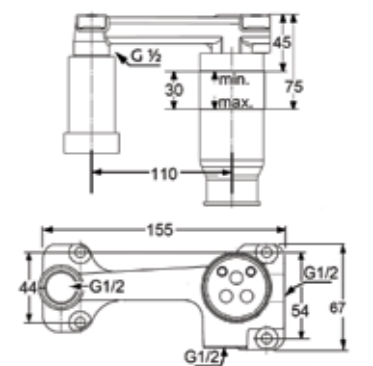

RAK10000
Single lever basin mixer DN 15
ceramic cartridge - K35
aerator M 24 x 1
1/2" high pressure flexible hose
with PEX tubes
pop up waste 1 1/4 inch
European Standard- EN 817

RAK10021
POLARIS STAR - Single lever
basin mixer DN 15
ceramic cartridge - K35
aerator M 24 x 1
1/2" high pressure flexible hose
with PEX tubes
pop up waste 1 1/4 inch
European Standard - EN 817

RAK10023
Concealed 2-hole single lever
basin mixer
trim set
aerator M 24 x 1
flow class Z
wall outlet 180 mm
without pre-installation
kit item no. RAK38243