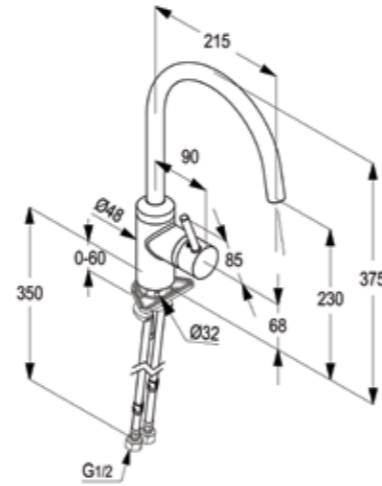

RAK12012

Single lever sink mixer DN 15
ceramic cartridge-K35
swivelling (360°)spout l=215 mm
PCA cache aerator M16.5X1
1/2" high pressure flexible hose
with PEX tubes
European Standard - EN 817

Available Finishes

RAK12075

Concealed single-lever bath & shower mixer trim set

RAK38636
Pre-installation kit DN 15

Available Finishes

RAK12079

Concealed single-lever shower mixer trim set

RAK38828
Pre-installation kit DN 15

Available Finishes