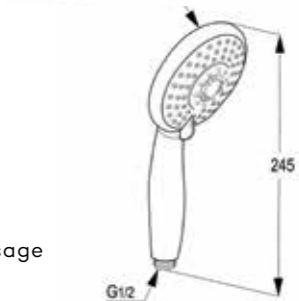

RAK40002

4S Hand Shower DN 15 Ø 120 mm
jet kind : spray/misty/massage/spray & massage