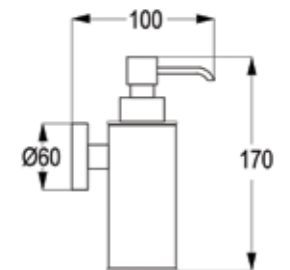

RAK22028
Flex feeding hose
G 1/2" x 1/2" x 300 mm