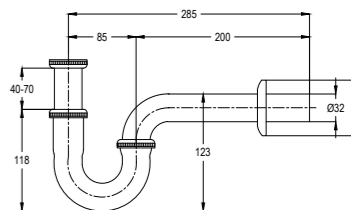

RAK1026005

Brass P-Trap G1. 1/4 x 32mm
for basin