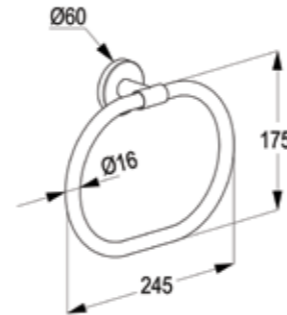

RAK21000
Single towel bar
wall fastening
with screws and dowels

RAK21003
Towel ring
wall fastening
with screws and dowels

RAK21031
Towel ring
wall fastening
with screws and dowels

RAK21004
Paper holder
wall fastening
with screws and dowels
with adjustable guide plate

RAK21005
Robe hook
wall fastening
with screws and dowels