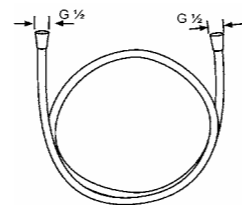

RAK22039
Supreme hose with chromolux look
G 1/2" x 1/2" x 1200 mm