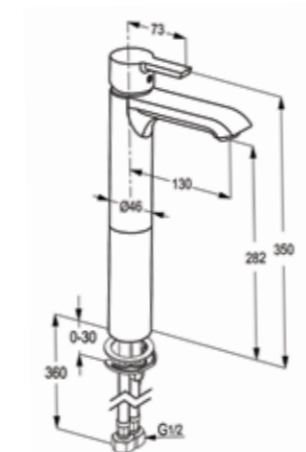

RAK13061

single lever basin mixer XL HR DN 15
ceramic cartridge-K35
aerator M 24 x 1
1/2" high pressure flexible
hose with PEX tubes
European standard - EN 817

Available Finishes

RAK38243

Pre installation kit DN 15