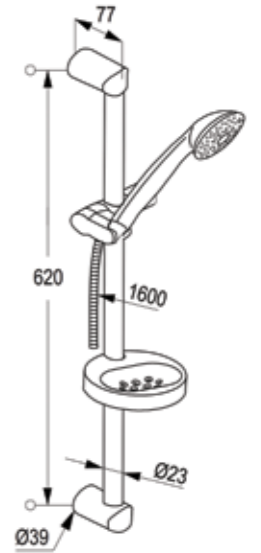

wall bar with slider horizontally and vertically adjustable
jet kind:rain shower
with soap dish
with fixing kit
1S hand-held shower
with quick lime deposit cleaning system
with Logoflex-hose, plastic coated with metal-effect
and conical nuts 1/2 x 1/2 inch x 1600 mm
with screws and dowels

RAK13007
1S Shower set L=600mm