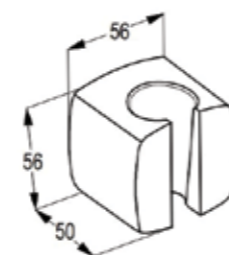

RAK14020

Wall mounted shower holder
with screws and dowels