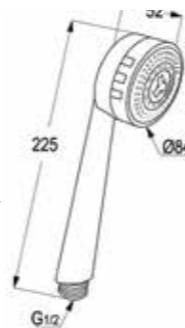

RAK6080005

3S Hand Shower DN 15
jet kind : rain shower/soft spray/massage spray