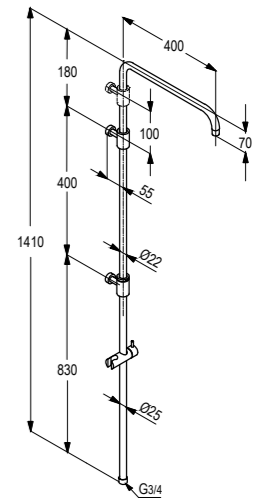

RAK35004

Dual controlled basin mixer DN15
swivel spout
aerator M 22 x 1
1/2" high pressure flexible hose
with PEX tubes
pop up waste 1 1/4"
European Standard - EN 200

RAK35006

Dual controlled bath and shower mixer DN15
without shower set
aerator M24x1
flow class CB
casted spout
S- unions 1/2 inch x 3/4 inch
automatic diverter shower to bath tub
shower outlet 3/4 inch
European standard- EN200

RAK35003

Pillar tap DN15
single hole deck mounted with
swivel spout
aerator M22 x 1
flow class A
marked : blue
European standard- EN200

RAK22042

Brass Exposed shower Pipe

RAK35005

Dual controlled bath and shower mixer DN 15
without shower set
aerator M24x1
flow class CB
S-unions 1/2 inch x 3/4 inch
automatic diverter : shower to bath tub
shower outlet 1/2 inch
European standard- EN200