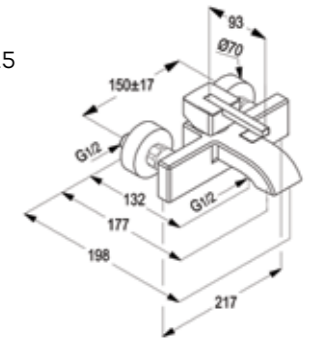

**RAK14002**

Single lever bath & shower mixer DN 15  
without shower set  
ceramic cartridge-K41  
S-pointer aerator M 24 X 1  
flow class CB  
automatic diverter: shower to bath tub  
shower outlet G 1/2"  
protected against back flow  
S- unions 1/2 X 3/4 inch  
European standard- EN 817