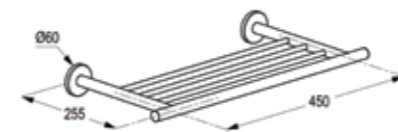

RAK21009
Bath grab bar
wall fastening
with screws and dowels

RAK21032
Toilet brush holder, glass
wall fastening
with screws and dowels
with container glass with brush

RAK21015
Extra paper roll holder
wall fastening
with screws and dowels