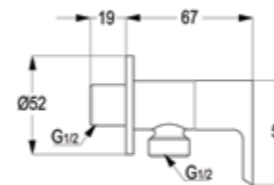

RAK13013

Brass angle valve DN 15
1/4 Turn-cp 1/2" x 1/2"
ceramic disc fitting
working pressure 6 bar maximum
provided with hot and cold button
rosette brass with chrome plating