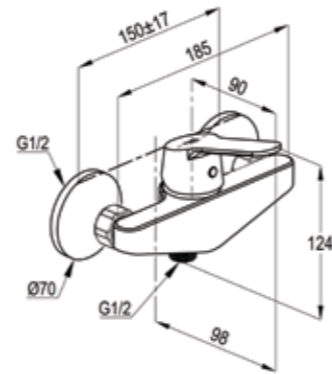

RAK18003

Single lever shower mixer DN 15
ceramic cartridge-K35
flow class B
shower outlet G 1/2"
protected against back flow
S- unions 1/2 X 3/4 inch
European standard- EN 817

RAK18008

Wall mounted single lever sink mixer DN 15
ceramic cartridge-K35
swivelling (185°) spout l = 200 mm
aerator M 24 x 1
flow class A
S- unions 1/2 X 3/4 inch
European standard- EN 817

RAK18002

Single lever bath & shower mixer DN 15
without shower set
ceramic cartridge-K35
aerator M 24 X 1
flow class CB
automatic diverter shower to bath tub
shower outlet G 1/2"
protected against back flow
S- unions 1/2 X 3/4 inch
European standard- EN 817

RAK18032

Shower mixer with Dual shower system L-shape
L = 1175 mm
wall fastening
hand and head shower
with diverter
with 1S hand held shower 1/2 inch
ridgeless adjustable shower holder
vertically and cylindrically
adjustable shower holder
shower hose
1/2 x 1/2 inch x 1600mm
with fixing kit
swivel head shower

RAK18004

Single lever sink mixer DN 15
ceramic cartridge-K35
PCA aerator M 22 x 1
swivelling U spout
1/2" high pressure flexible hose
with PEX tubes
European Standard EN 817

RAK18075

Concealed single-lever bath & shower mixer trim set

RAK38636
Pre-installation kit DN 15

RAK18079

Concealed single-lever shower mixer trim set

RAK38828
Pre-installation kit DN 15