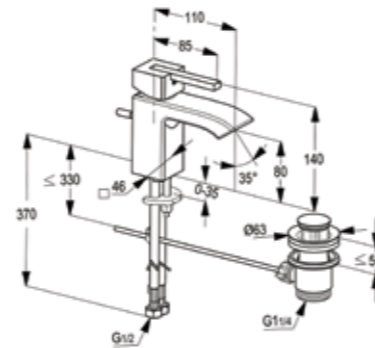

RAK14000

Single lever basin mixer DN 15
ceramic cartridge-K35
cache aerator M 24 x 1
1/2" high pressure flexible hose with
PEX tubes pop up waste 1 1/4 inch
European Standard- EN 817