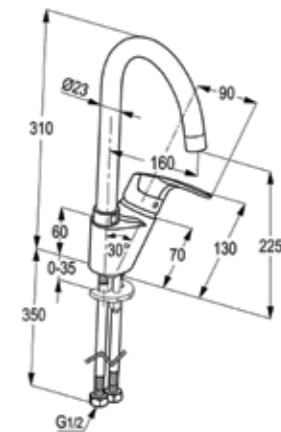

RAK17001

Single lever bidet mixer DN 15
ceramic cartridge-K35
ball joint aerator M 24 x 1
1/2" high pressure flexible hose with PEX tubes
pop up waste 1 1/4 inch
European Standard - EN 817