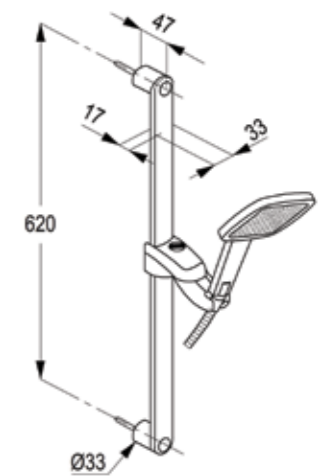

PROFILE

wall bar with ridgeless adjustable shower holder with horizontally and vertically adjustable slider with release button
Profile 1S hand shower with cleaning system
SUPARAFLEX hose 1/2 x 1/2 inch x 1600 mm with conical nuts with screws and dowels

RAK14019
1S Shower set L=600 mm