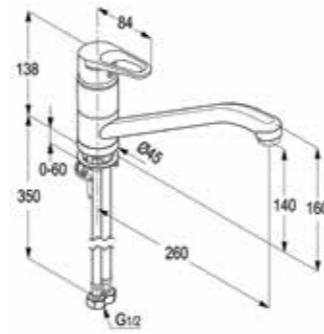

RAK30014

Single lever sink mixer DN 15
ceramic cartridge-K35
swivelling (360°) spout l = 260 mm
aerator M 24 x 1
1/2 " high pressure flexible hose
with PEX tubes
European Standard - EN 817