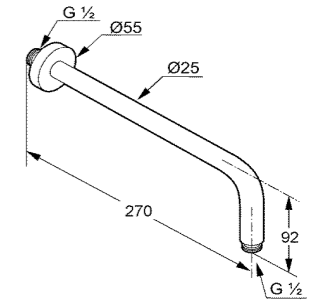

RAK10012

Shower arm 250 mm, DN 15
Projection 250 mm
with sliding cover plate
male thread 1/2 inch