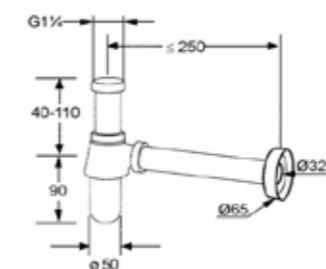

RAK1010505

Brass chrome bottle trap 1 1/4"
G 1 1/4" x 32 mm
with outlet tube 32 x 200 mm
with wall flange