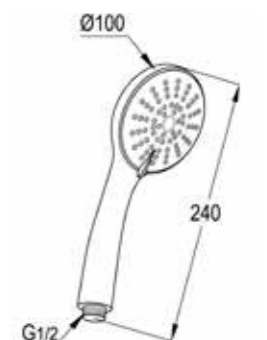

**RAK40003**

3S Hand held Shower  
Easy open DN 15 Ø 100 mm  
jet kind : spray/massage/ spray & massage

**RAK6105605**

Logo flex hose DN 15  
plastic coated with metal-effect  
with conical nuts 1/2 x 1/2 inch x  
1600mm