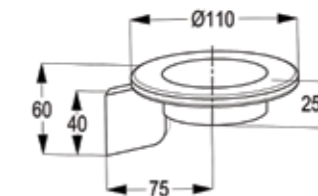

**RAK26001**  
Single towel bar  
wall fastening  
with screws and dowels

**RAK26008**  
Soap Dish Glass  
wall fastening  
with screws and dowels  
with a bowl of glass

**RAK26003**  
Towel Ring  
wall fastening  
with screws and dowels