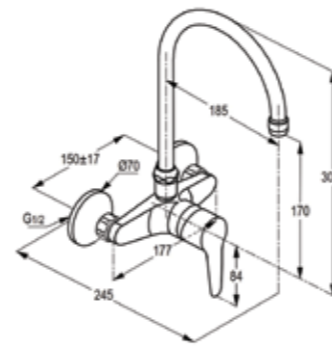

RAK10028SU
Wall mounted single lever sink mixer DN 15
ceramic cartridge-K35
swivelling (185°) U spout l = 186 mm
aerator M 22 x 1
flow class A
S- unions 1/2 X 3/4 inch
European standard- EN 817