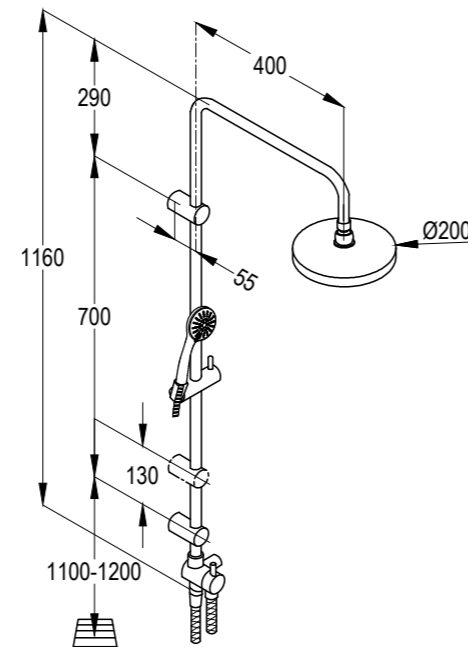

RAK48007

Dual shower system L-shape
L = 1160 mm
wall fastening
hand and head shower
two way ceramic diverter
with easy open 3S hand
held shower 1/2 inch
ridgeless adjustable shower holder
vertically and cylindrically adjustable
shower holder
shower hose 1/2 x 1/2 inch x 1500mm
with fixing kit swivel head shower