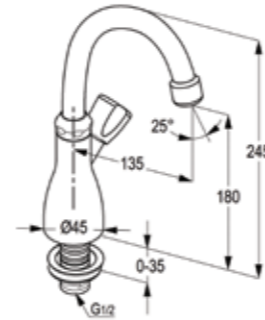

RAK35003

Pillar tap DN15
single hole deck mounted with
swivel spout
aerator M22 x 1
flow class A
marked : blue
European standard- EN200

RAK22042

Brass Exposed shower Pipe