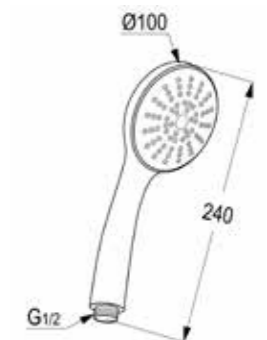

**RAK40003**

3S Hand held Shower  
Easy open DN 15 Ø 100 mm  
jet kind : spray/massage/ spray & massage

**RAK6105605**

Logo flex hose DN 15  
plastic coated with metal-effect  
with conical nuts 1/2 x 1/2 inch x  
1600mm