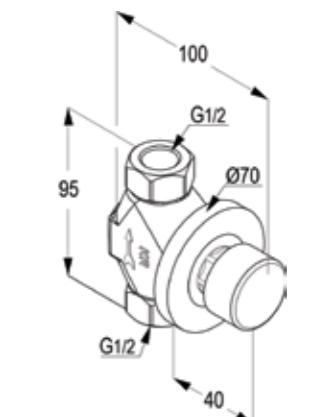

RAK50004

Concealed valve
self closing (outdoor)-DN15
Push type timing device
connection 1/2 inch
maximum time of water flow 15 sec