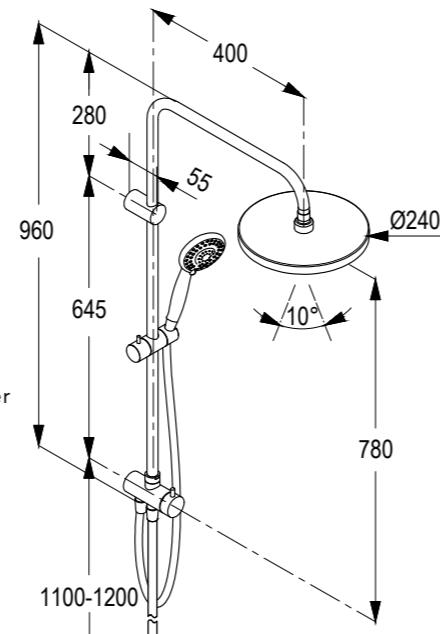

RAK48000

Dual shower system L-shape
L = 960 mm
wall fastening
hand and head shower
two way ceramic diverter
with 4S hand held shower 1/2 inch
ridgeless adjustable shower holder
vertically and cylindrically adjustable
shower holder
shower hose 1/2 x 1/2 inch x 1500mm
with fixing kit swivel Round head shower