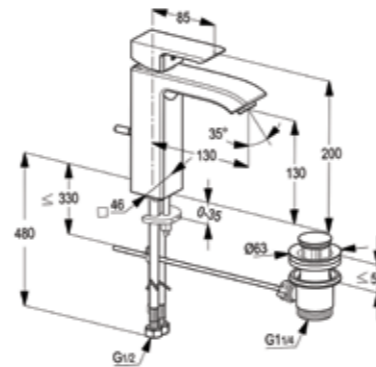

**RAK14124**

Concealed 2-hole single  
lever basin mixer  
trim set aerator M 24 x 1  
flow class Z  
wall outlet 230 mm  
without pre-installation  
kit item no. RAK38243

**RAK14160**

Single lever basin mixer XL DN 15  
ceramic cartridge - K35  
aerator M 24 x 1  
1/2" high pressure flexible hose  
with PEX tubes  
pop up waste 1 1/4 inch  
European Standard - EN 817