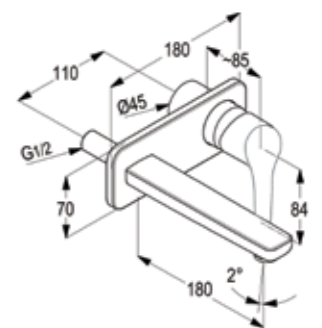

RAK38243

Pre installation kit DN 15