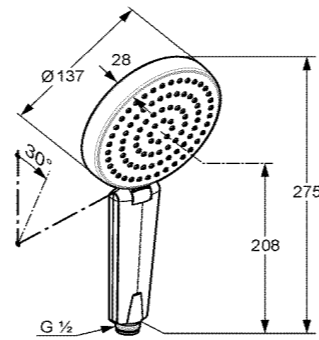

RAK13019

PASSION - 1S Hand shower with
cleaning system
with big size shower spray Ø137 mm
voluminous shower spray from
90 spray nozzles
flow rate 18.7 l/min at 3 bar
low-aerosol
connection 1/2 inch DN 15