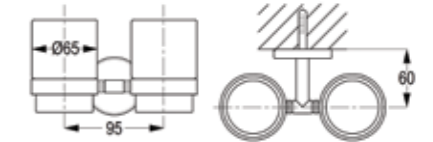

RAK21014
Double tumbler holder, glass
wall fastening
with screws and dowels

RAK21031
Towel ring
wall fastening
with screws and dowels