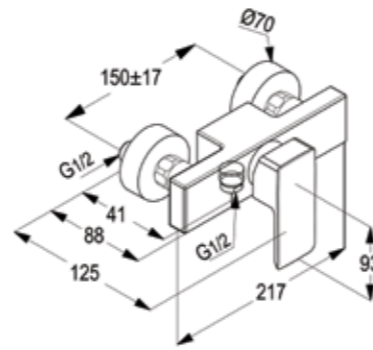

RAK14105

Single lever shower mixer DN 15
ceramic cartridge-K41
flow class B
shower outlet G 1/2"
protected against back flow
S- unions 1/2 X 3/4 inch
European standard- EN 817