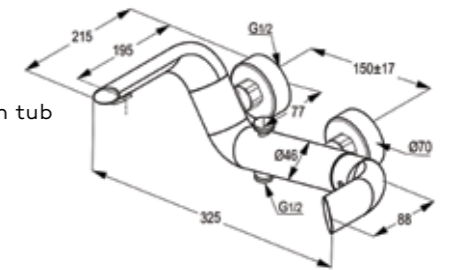

RAK16002

Single lever bath & shower mixer DN 15
without shower set
ceramic cartridge-K35
S-pointer aerator M 24 X 1
flow class CB
automatic diverter: shower to bath tub
shower outlet G 1/2"
protected against back flow
S- unions 1/2 X 3/4 inch
European standard- EN 817

RAK16021

Single lever high raised
basin mixer DN 15
ceramic cartridge-K35
S-pointer PCA aerator M 24 X 1
1/2" high pressure flexible hose
with PEX tubes
European standard EN 817