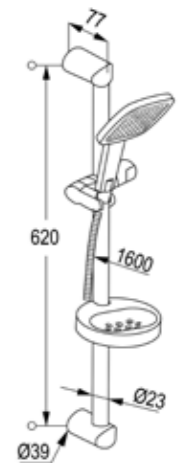

PROFILE PLUS

wall bar with ridgeless adjustable shower holder with horizontally and vertically adjustable slider with release button
Profile 1S hand shower with cleaning system
Logo flex hose 1/2 x 1/2 inch x 1600 mm with conical nuts with screws and dowels

RAK6771005
3S Shower set L=600 mm