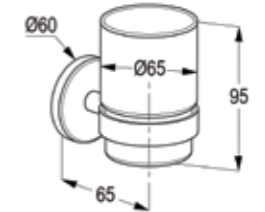

RAK21003
Towel ring
wall fastening
with screws and dowels