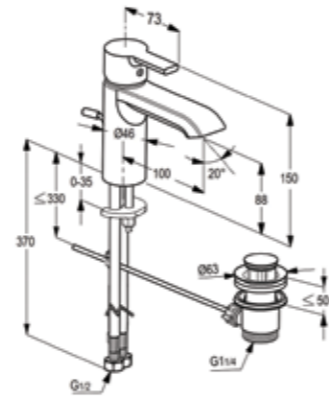

Available Finishes

**RAK13028**

Side Single Lever Basin Mixer DN 15  
ceramic cartridge-K35  
swivelling spout-(360°)  
PCA cache aerator M 16.5 x 1  
1/2" high pressure flexible hose with PEX  
tubes  
pop up waste 1 1/4 inch  
European Standard - EN 817