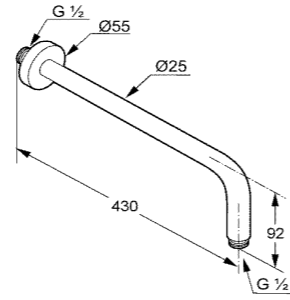

**RAK12013**  
Shower arm 400 mm, DN 15  
Projection 400 mm  
with sliding cover plate  
male thread 1/2 inch

**RAK10012**  
Shower arm 250 mm, DN 15  
Projection 250 mm  
with sliding cover plate  
male thread 1/2 inch