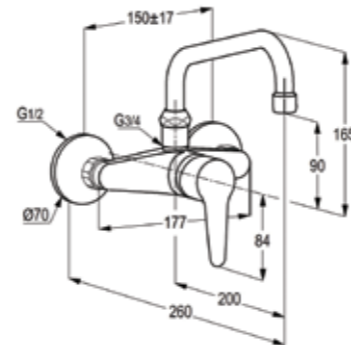

RAK10028
Wall mounted single lever sink mixer DN 15
ceramic cartridge-K35
swivelling (185°) spout l = 200 mm
aerator M 22 x 1
flow class A
S- unions 1/2 X 3/4 inch
European standard - EN 817