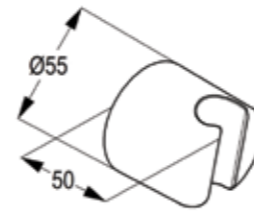

RAK6055105

Wall mount shower holder
with screws and dowels