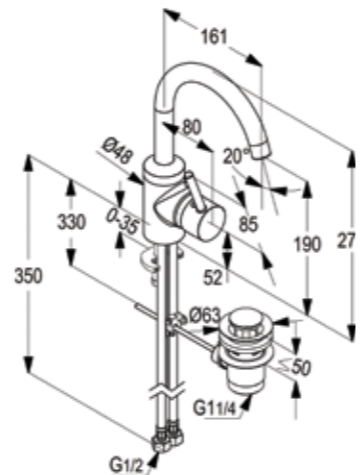

RAK12028

Side Single lever basin mixer DN 15
ceramic cartridge-K35
with swivelling spout
cache aerator M 16.5 x 1
1/2" high pressure flexible hose
with PEX tubes
pop up waste 1 1/4
European standard- EN 817