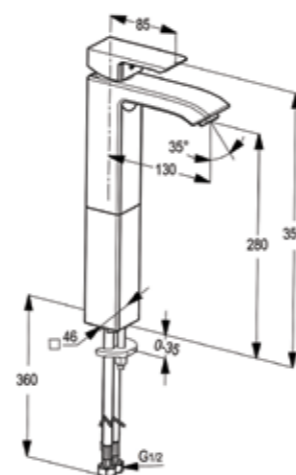

RAK14161

Single lever basin mixer XL HR DN 15
ceramic cartridge-K35
aerator M 24 x 1
1/2" high pressure flexible hose with PEX
tubes European standard - EN 817