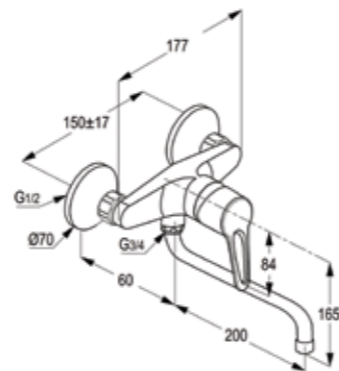

RAK30008

Wall mounted single lever
sink mixer DN 15
ceramic cartridge-K35
swivelling (185°) spout l = 200 mm
aerator M 22 x 1
flow class A
S- unions 1/2 X 3/4 inch
European standard- EN 817

RAK30075

Concealed single-lever bath
shower mixer trim set

RAK38636
Pre-installation kit DN 15