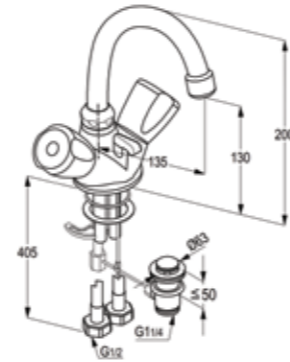

**RAK35006**

Dual controlled bath and shower mixer DN15  
without shower set  
aerator M24x1  
flow class CB  
casted spout  
S- unions 1/2 inch x 3/4 inch  
automatic diverter shower to bath tub  
shower outlet 3/4 inch  
European standard- EN200