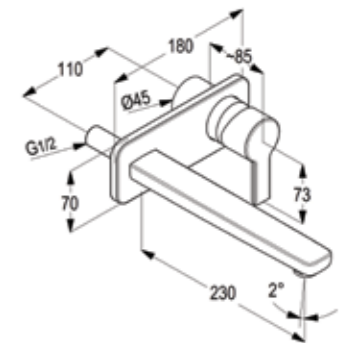

RAK 13024

Concealed 2-hole single lever
basin mixertrim set
aerator M 24 x 1
flow class Z
wall outlet 230 mm
without pre-installation kit item no. RAK38243

Available Finishes