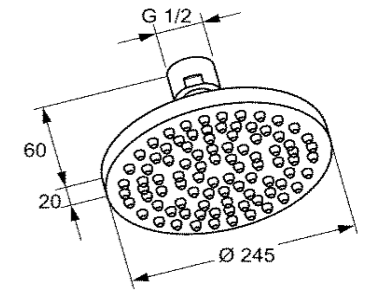

RAK11012
Over head Shower DN 15,
Ø 200 mm
with swivel ball joint 1/2 inch