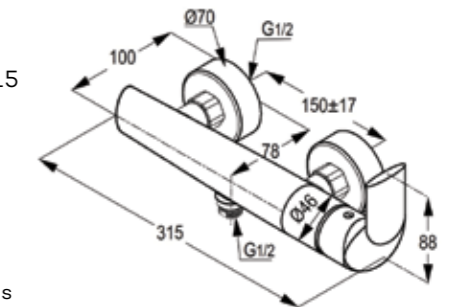

RAK16003

Single lever shower mixer DN 15
ceramic cartridge-K35
flow class B
shower outlet G 1/2"
protected against back flow
S- unions 1/2 X 3/4 inch
European standard- EN 817