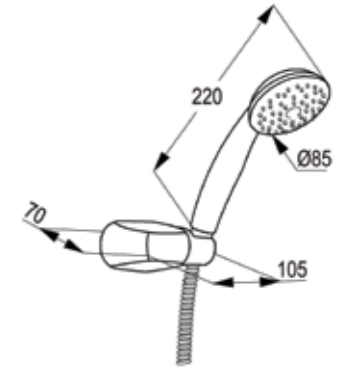

ECO 1S RAK7310025

Bath tub set
jet kind: rain shower
shower connection G 1/2
shower hose 1/2" x 1/2" x 1600 mm
Adjustable holder
with screws and dowels