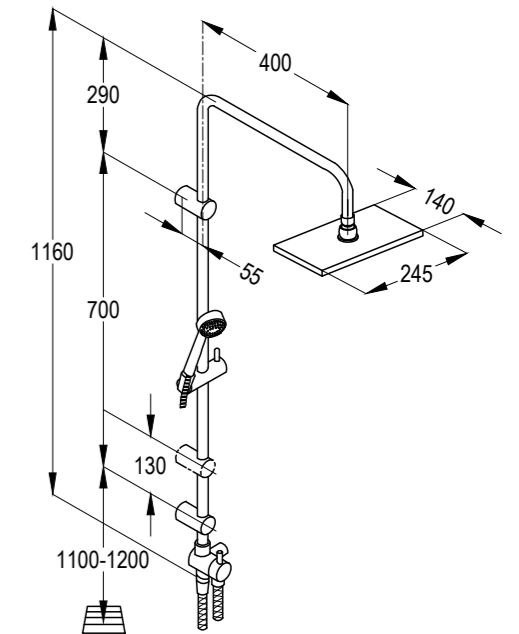

RAK48005

Dual shower system L-shape
L = 1160 mm
wall fastening
hand and head shower
two way ceramic diverter
with 1S hand held shower 1/2 inch
ridgeless adjustable shower holder
vertically and cylindrically adjustable
shower holder
shower hose 1/2 x 1/2 inch x 1500mm
with fixing kit swivel head shower