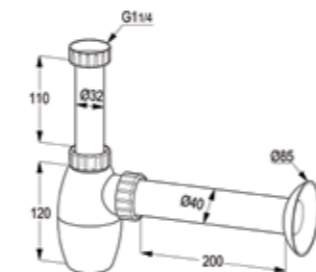

RAK22016

PVC bottle trap 1 1/4"
Inlet pipe- G 1 1/4"
with outlet tube Ø40 x 200mm
with inlet tube Ø32 x 150mm
with wall flange