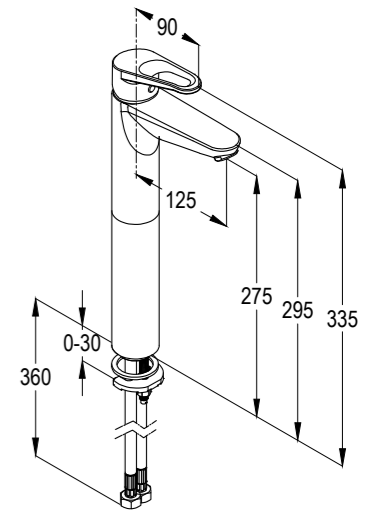

RAK30061

single lever basin mixer XL HR DN 15
ceramic cartridge-K35
aerator M 24 x 1
1/2" high pressure flexible hose with PEX tubes
European standard - EN 817