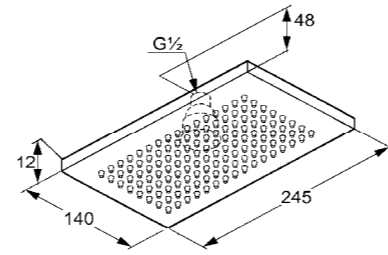

RAK14018

Overhead shower DN 15
245 mm x 140 mm
with cleaning system
with ball joint connection 1/2 inch