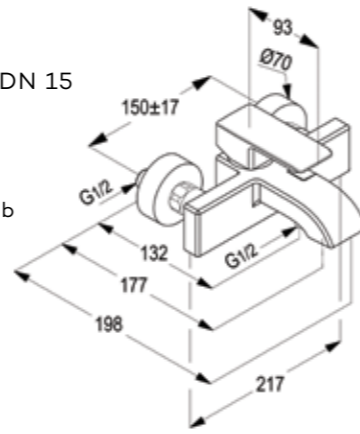

RAK14102

Single lever bath & shower mixer DN 15
without shower set
ceramic cartridge-K41
S-pointer aerator M 24 X 1
flow class CB
automatic diverter: shower to bath tub
shower outlet G 1/2"
protected against back flow
S- unions 1/2 X 3/4 inch
European standard- EN 817