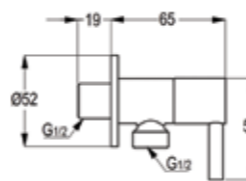

RAK12018

Brass angle valve DN 15
1/4 Turn-cp 1/2" x 1/2"
ceramic disc fitting
working pressure 6 bar maximum
provided with hot and cold button
rosette brass with chrome plating