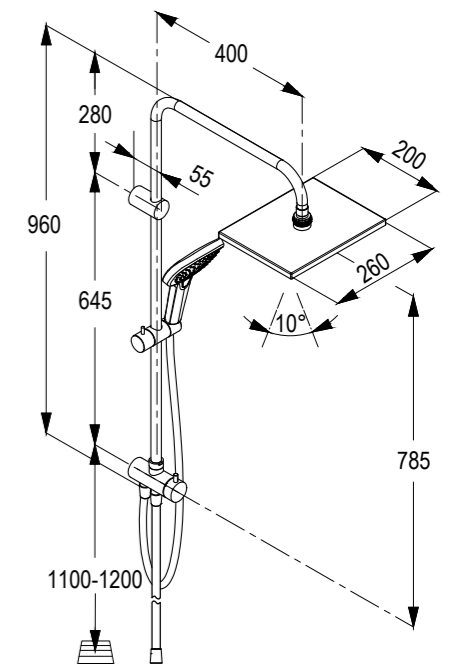

RAK48001

Dual shower system L-shape
L = 960 mm
wall fastening
hand and head shower
two way ceramic diverter
with 3S hand held shower 1/2 inch
ridgeless adjustable shower holder
vertically and cylindrically adjustable
shower holder
shower hose 1/2 x 1/2 inch x 1500mm
with fixing kit swivel square head shower