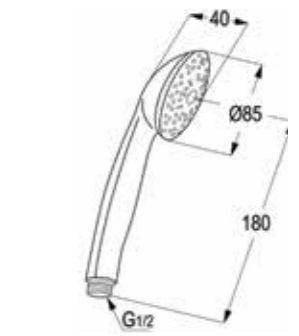

RAK7310005

1S Hand Shower DN 15
jet kind : rain shower