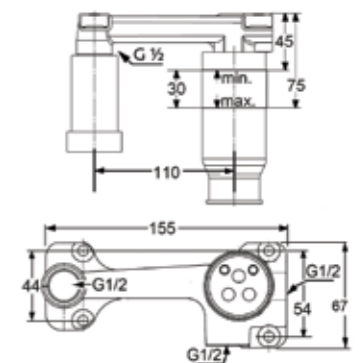

RAK13000

Single Lever Basin Mixer DN 15
ceramic cartridge-K35
cache aerator M 24 x 1
1/2" high pressure flexible hose
with PEX tubes
pop up waste 1 1/4 inch
European Standard - EN 817

Available Finishes

RAK13028

Side Single Lever Basin Mixer DN 15
ceramic cartridge-K35
swivelling spout-(360°)
PCA cache aerator M 16.5 x 1
1/2" high pressure flexible hose with PEX
tubes
pop up waste 1 1/4 inch
European Standard - EN 817

Available Finishes

RAK13060

Single lever basin mixer XL DN 15
ceramic cartridge - K35
aerator M 24 x 1
1/2" high pressure flexible
hose with PEX tubes
pop up waste 1 1/4 inch
European Standard - EN 817

Available Finishes

RAK 13024

Concealed 2-hole single lever
basin mixertrim set
aerator M 24 x 1
flow class Z
wall outlet 230 mm
without pre-installation kit item no. RAK38243

Available Finishes

RAK13061

single lever basin mixer XL HR DN 15
ceramic cartridge-K35
aerator M 24 x 1
1/2" high pressure flexible
hose with PEX tubes
European standard - EN 817

Available Finishes

RAK38243

Pre installation kit DN 15