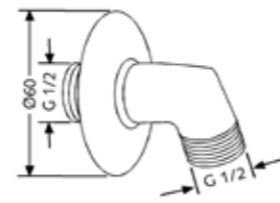

RAK6054005

Wall supply DN 15
with wall flange
connection 1/2 inch