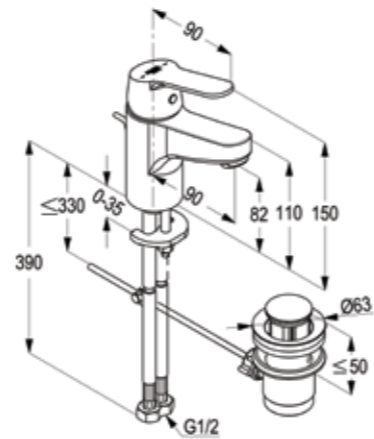

# PEAK<sub>SERIES</sub>

DISTINCTIVE DESIGN THAT  
IS TRULY AFFORDABLE

PEAK

**RAK18000**

Single lever basin mixer DN 15  
ceramic cartridge - K35  
aerator M 24 x 1  
1/2" high pressure flexible hose  
with PEX tubes  
pop up waste 1 1/4 inch  
European Standard- EN 817