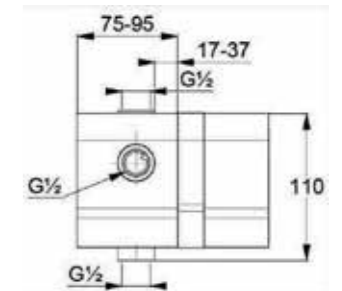

**RAK14018**

Overhead shower DN 15  
245 mm x 140 mm  
with cleaning system  
with ball joint connection 1/2 inch

**RAK14175**

Concealed single-lever bath &  
shower mixer trim set

**RAK38636**

Pre-installation kit DN 15