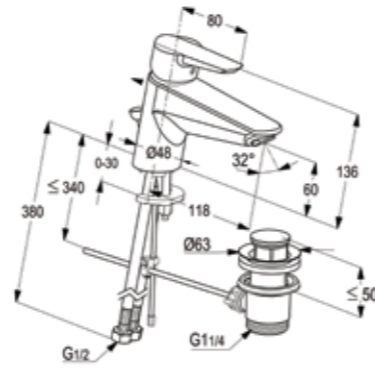

**RAK11002**

Single lever bath & shower mixer DN 15  
 without shower set  
 ceramic cartridge-K35  
 aerator M 24 X 1  
 flow class CB  
 automatic diverter: shower to bath tub  
 shower outlet G 1/2"  
 protected against back flow  
 S- unions 1/2 X 3/4 inch  
 European standard- EN 817