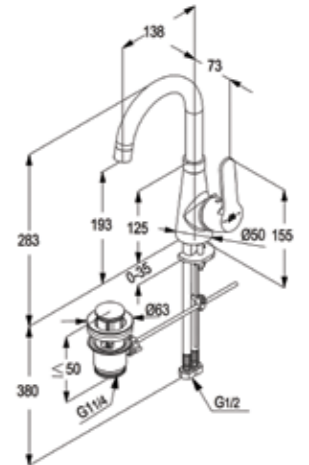

RAK18028

Side Single lever basin mixer DN 15
ceramic cartridge - K35
aerator M 24 x 1
1/2" high pressure flexible hose
with PEX tubes
pop up waste 1 1/4 inch
European Standard- EN 817

RAK18001

Single lever bidet mixer DN 15
ceramic cartridge-K35
ball joint aerator M 24 x 1
1/2" high pressure flexible hose
with PEX tubes
pop up waste 1 1/4 inch
European Standard - EN 817