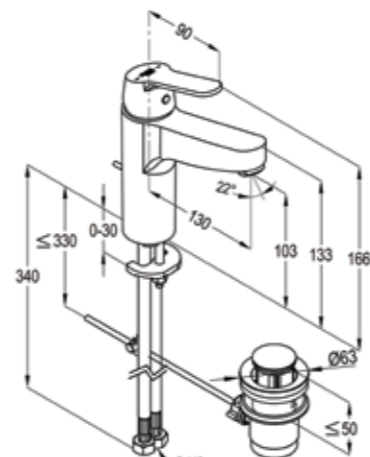

RAK18023

Concealed 2-hole single lever
basin mixer
trim set
aerator M 24 x 1
flow class Z
wall outlet 180 mm
without pre-installation
kit item no. RAK38243