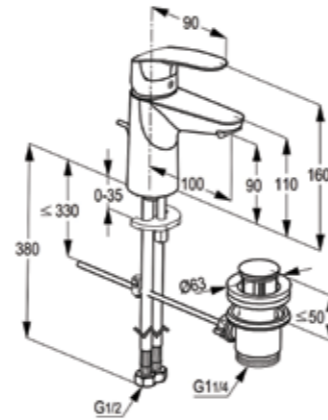

RAK17000

Single lever basin mixer DN 15
ceramic cartridge - K35
aerator M 24 x 1
1/2" high pressure flexible hose
with PEX tubes
pop up waste 1 1/4 inch
European Standard- EN 817

RAK17002

Single lever bath & shower mixer DN 15
without shower set
ceramic cartridge-K35
aerator M 24 X 1
flow class CB
automatic diverter: shower to bath tub
shower outlet G 1/2"
protected against back flow
S- unions 1/2 X 3/4 inch
European standard- EN 817

RAK17060

Single lever basin mixer XL DN 15
ceramic cartridge - K35
aerator M 24 x 1
1/2" high pressure flexible hose
with PEX tubes
pop up waste 1 1/4 inch
European Standard - EN 817

RAK17003

Single lever shower mixer DN 15
ceramic cartridge-K35
flow class B
shower outlet G 1/2"
protected against back flow
S- unions 1/2 X 3/4 inch
European standard- EN 817

RAK17061

single lever basin mixer XL HR DN 15
ceramic cartridge-K35
aerator M 24 x 1
1/2" high pressure flexible hose with
PEX tubes European standard - EN 817

RAK17050

Single lever sink mixer DN 15
ceramic cartridge-K35
PCA aerator M 22 x 1
swivelling U spout
1/2" high pressure flexible hose
with PEX tubes
European Standard EN 817

RAK17001

Single lever bidet mixer DN 15
ceramic cartridge-K35
ball joint aerator M 24 x 1
1/2" high pressure flexible hose with PEX tubes
pop up waste 1 1/4 inch
European Standard - EN 817

RAK17075

Concealed single-lever bath & shower mixer trim set

RAK38636
Pre-installation kit DN 15

RAK17079

Concealed single-lever shower mixer trim set

RAK38828
Pre-installation kit DN 15