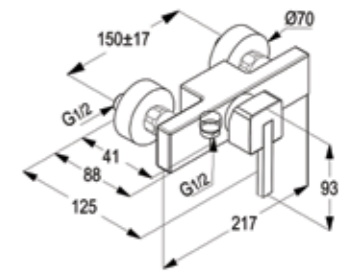

RAK14000

Single lever basin mixer DN 15
ceramic cartridge-K35
cache aerator M 24 x 1
1/2" high pressure flexible hose with
PEX tubes pop up waste 1 1/4 inch
European Standard- EN 817

RAK14002

Single lever bath & shower mixer DN 15
without shower set
ceramic cartridge-K41
S-pointer aerator M 24 X 1
flow class CB
automatic diverter: shower to bath tub
shower outlet G 1/2"
protected against back flow
S- unions 1/2 X 3/4 inch
European standard- EN 817

RAK14060

Single lever basin mixer XL DN 15
ceramic cartridge - K35
aerator M 24 x 1
1/2" high pressure flexible hose with PEX tubes
pop up waste 1 1/4 inch
European Standard - EN 817

RAK14005

Single lever shower mixer DN 15
ceramic cartridge-K41
flow class B
shower outlet G 1/2"
protected against back flow
S- unions 1/2 X 3/4 inch
European standard- EN 817

RAK14061

single lever basin mixer XL HR DN 15
ceramic cartridge-K35
aerator M 24 x 1
1/2" high pressure flexible hose with PEX tubes
European standard - EN 817

RAK14014

Single lever sink mixer DN 15
Ceramic cartridge with hot water safety
device Ø35 mm
swivelling (360°) rectangular
spout l = 230 mm
PCA aerator M 24 x 1
flexible high pressure supply
tubes 1/2 inch
European standard- EN 817

RAK14001

Single lever bidet mixer DN 15
ceramic cartridge-K35
ball joint cache aerator M 18.5 x 1
1/2" high pressure flexible hose with PEX tubes
pop up waste 1 1/4 inch
European Standard - EN 817

RAK14075

Concealed single-lever bath &
shower mixer trim set

RAK38636
Pre-installation kit DN 15

RAK14079

Concealed single-lever shower
mixer trim set

RAK38828
Pre-installation kit DN 15