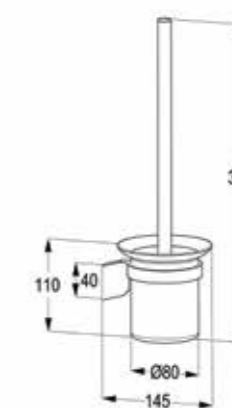

RAK26001
Single towel bar
wall fastening
with screws and dowels

RAK26008
Soap Dish Glass
wall fastening
with screws and dowels
with a bowl of glass

RAK26003
Towel Ring
wall fastening
with screws and dowels

RAK26015
Paper Roll Holder
wall fastening
with screws and dowels

RAK26004
Paper holder
with adjustable guide plate
wall fastening
with screws and dowels

RAK26011
Double Towel Bar
wall fastening
with screws and dowels

RAK26005
Robe Hook
wall fastening
with screws and dowels

RAK26007
Tumbler Holder
wall fastening
with screws and dowels