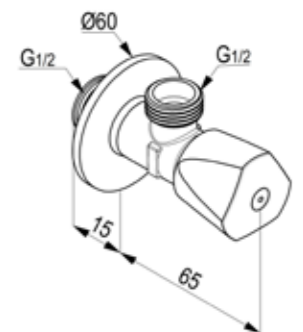

RAK33001

Brass angle valve DN 15
1/4 Turn-cp 1/2" x 1/2"
ceramic disc fitting
ABS handle
working pressure 6 bar maximum
provided with hot and cold button
S.S rosette