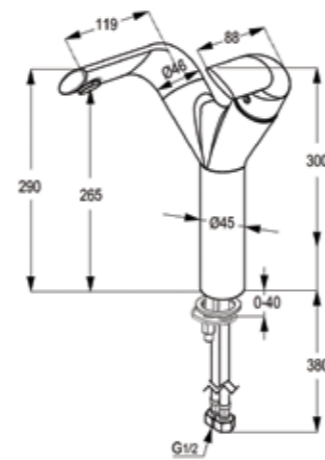

RAK16000- **

Single lever basin mixer DN 15
ceramic cartridge-K35
S-pointer PCA aerator M 24 X 1
1/2" high pressure
flexible hose with PEX tubes
pop up waste 1 1/4 inch
European standard EN 817

RAK16002

Single lever bath & shower mixer DN 15
without shower set
ceramic cartridge-K35
S-pointer aerator M 24 X 1
flow class CB
automatic diverter: shower to bath tub
shower outlet G 1/2"
protected against back flow
S- unions 1/2 X 3/4 inch
European standard- EN 817

RAK16021

Single lever high raised
basin mixer DN 15
ceramic cartridge-K35
S-pointer PCA aerator M 24 X 1
1/2" high pressure flexible hose
with PEX tubes
European standard EN 817

RAK16003

Single lever shower mixer DN 15
ceramic cartridge-K35
flow class B
shower outlet G 1/2"
protected against back flow
S- unions 1/2 X 3/4 inch
European standard- EN 817

RAK16001

Single lever bidet mixer DN 15
ceramic cartridge-K35
PCA cache aerator M 16.5 X 1
1/2" high pressure
flexible hose with PEX tubes
pop up waste 1 1/4 inch
European standard EN 817

RAK16075

Concealed single lever Bath &
Shower Mixer trim set

RAK38636

Pre-installation kit DN 15

RAK16079

Concealed single lever shower
mixer trim set

RAK38828

Pre-installation kit DN 15