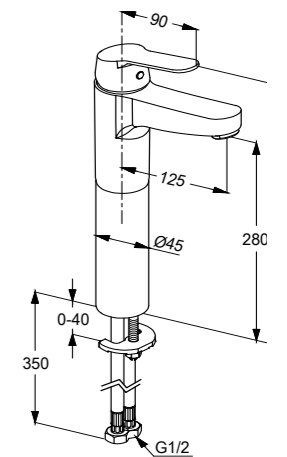

RAK18060

Single lever basin mixer XL DN 15
ceramic cartridge - K35
aerator M 24 x 1
1/2" high pressure flexible hose
with PEX tubes
pop up waste 1 1/4 inch
European Standard - EN 817