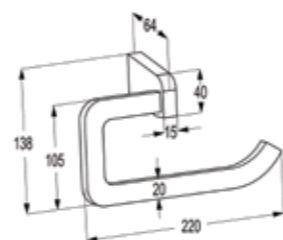

RAK26015
Paper Roll Holder
wall fastening
with screws and dowels