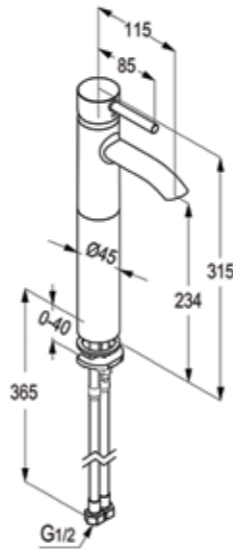

RAK12001

Single lever high raised basin mixer DN 15
ceramic cartridge-K35
cache aerator M 16.5 x 1
1/2" high pressure flexible hose with PEX tubes
European Standard - EN 817