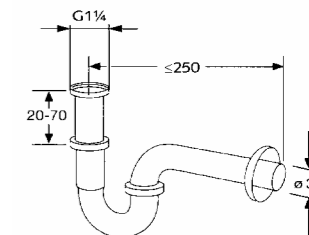

RAK1025005

Ideal P-Trap G 1 1/4" x 32 mm
G 1 1/4" x 32 mm
adjustable drain pipe up to 70 mm
with outlet bend 32 x 220 mm
with wall flange