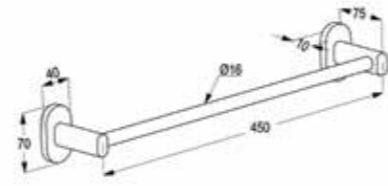

RAK23001
Single towel bar
wall fastening
with screws and dowels