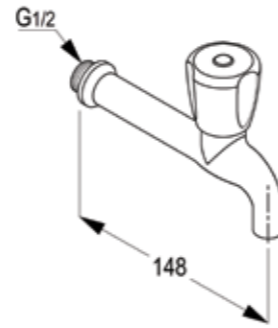

RAK35007

Long Bibcock DN15
marked : blue
thread connection 1/2 inch
European standard- EN200