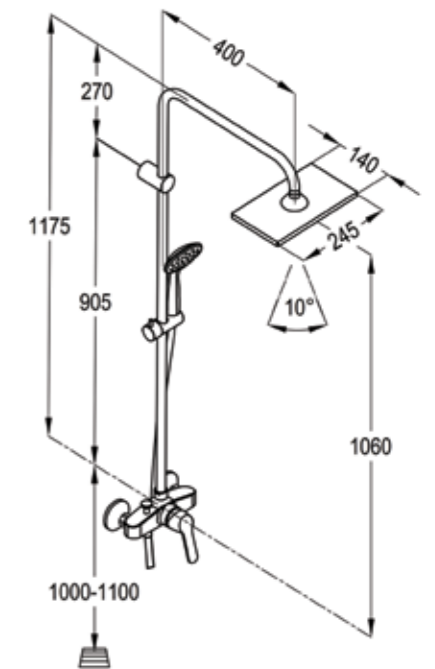

RAK18003

Single lever shower mixer DN 15
ceramic cartridge-K35
flow class B
shower outlet G 1/2"
protected against back flow
S- unions 1/2 X 3/4 inch
European standard- EN 817

RAK18008

Wall mounted single lever sink mixer DN 15
ceramic cartridge-K35
swivelling (185°) spout l = 200 mm
aerator M 24 x 1
flow class A
S- unions 1/2 X 3/4 inch
European standard- EN 817

RAK18002

Single lever bath & shower mixer DN 15
without shower set
ceramic cartridge-K35
aerator M 24 X 1
flow class CB
automatic diverter shower to bath tub
shower outlet G 1/2"
protected against back flow
S- unions 1/2 X 3/4 inch
European standard- EN 817

RAK18032

Shower mixer with Dual shower system L-shape
L = 1175 mm
wall fastening
hand and head shower
with diverter
with 1S hand held shower 1/2 inch
ridgeless adjustable shower holder
vertically and cylindrically
adjustable shower holder
shower hose
1/2 x 1/2 inch x 1600mm
with fixing kit
swivel head shower

RAK18004

Single lever sink mixer DN 15
ceramic cartridge-K35
PCA aerator M 22 x 1
swivelling U spout
1/2" high pressure flexible hose
with PEX tubes
European Standard EN 817

RAK18075

Concealed single-lever bath & shower mixer trim set

RAK38636
Pre-installation kit DN 15

RAK18079

Concealed single-lever shower mixer trim set

RAK38828
Pre-installation kit DN 15