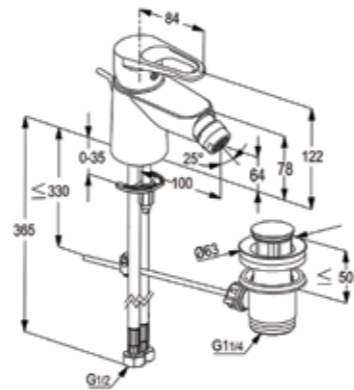

**RAK30061**

single lever basin mixer XL HR DN 15  
ceramic cartridge-K35  
aerator M 24 x 1  
1/2" high pressure flexible hose with PEX tubes  
European standard - EN 817

**RAK30001**

Single lever bidet mixer DN 15  
ceramic cartridge-K35  
ball joint aerator M 24 x 1  
1/2" high pressure flexible hose with PEX tubes  
pop up waste 1 1/4 inch  
European Standard - EN 817