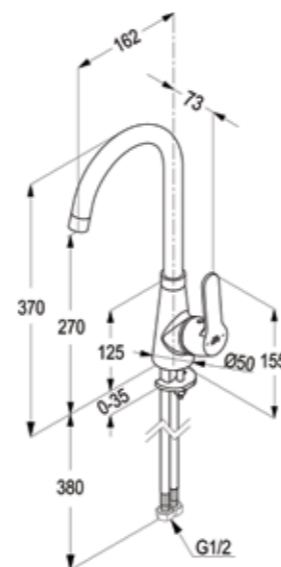

RAK18075

Concealed single-lever bath & shower mixer trim set

RAK38636
Pre-installation kit DN 15