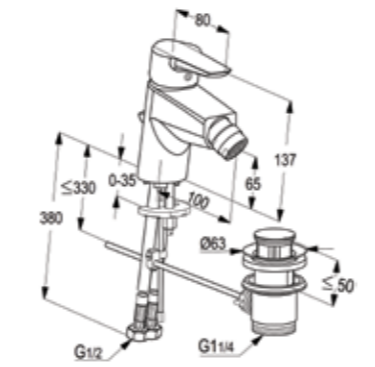

RAK11001

Single lever bidet mixer DN 15
ceramic cartridge-K35
ball joint aerator M 24 x 1
1/2" high pressure flexible hose
with PEX tubes
pop up waste 1 1/4 inch
European Standard - to EN 817