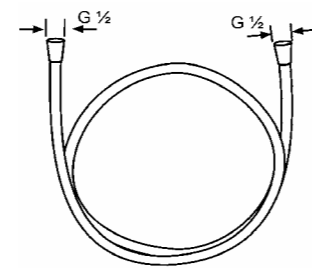

RAK22052

Bright Silver Hose
G1/2 x 1/2 inch x 1500mm