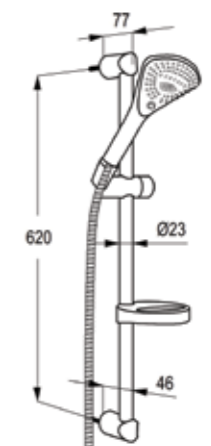

FIZZ

wall bar L = 600 mm
wall fastening
adjustable to 3 spray patterns volume, booster, linear
with cleaning system
with ridgeless adjustable shower holder vertically and horizontally adjustable
Logo flex hose 1/2 x 1/2 inch x 1600mm
FIZZ 3S hand shower
with fixing kit
with soap dish