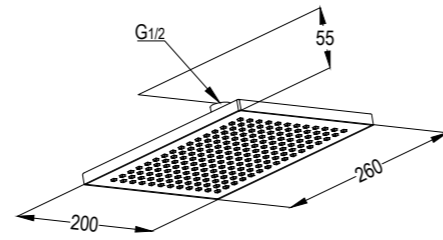

RAK22056

Overhead shower DN 15
260 mm x 200 mm
with cleaning system
with ball joint connection 1/2 inch