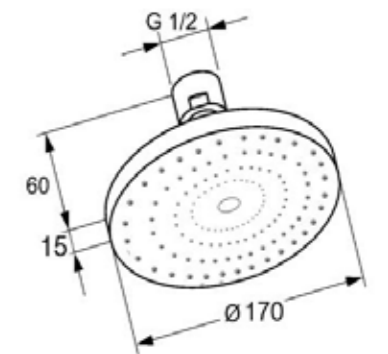

RAK12013
Shower arm 400 mm, DN 15
Projection 400 mm
with sliding cover plate
male thread 1/2 inch

RAK10012
Shower arm 250 mm, DN 15
Projection 250 mm
with sliding cover plate
male thread 1/2 inch

RAK45001
Shower arm 135 mm, DN 15
Projection 135 mm
with sliding cover plate
male thread 1/2 inch

RAK10019
Ceiling Shower arm 500mm, DN 15
Projection 500 mm
with sliding cover plate
male thread 1/2 inch

RAK12014
Over head Shower DN 15,
Ø 245 mm
with swivel ball joint 1/2 inch

RAK11012
Over head Shower DN 15,
Ø 200 mm
with swivel ball joint 1/2 inch

RAK22055
Over head Shower DN 15,
Ø 170 mm
with swivel ball joint 1/2 inch