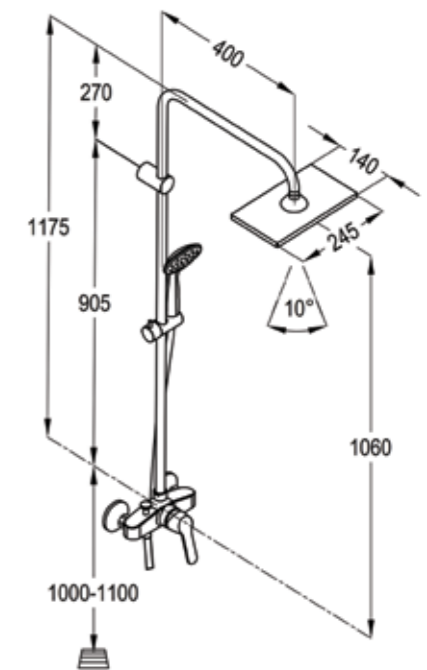

## RAK18032

Shower mixer with Dual shower system L-shape  
 L = 1175 mm  
 wall fastening  
 hand and head shower with diverter  
 with 1S hand held shower 1/2 inch  
 ridgeless adjustable shower holder  
 vertically and cylindrically  
 adjustable shower holder  
 shower hose  
 1/2 x 1/2 inch x 1600mm  
 with fixing kit  
 swivel head shower