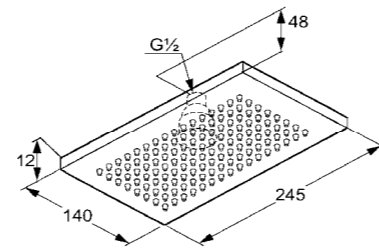

RAK14018

Overhead shower DN 15
245 mm x 140 mm
with cleaning system
with ball joint connection 1/2 inch