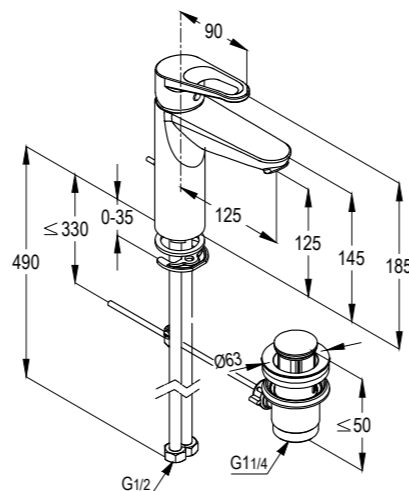

RAK30060

Single lever basin mixer XL DN 15
ceramic cartridge - K35
aerator M 24 x 1
1/2" high pressure flexible hose with PEX tubes
pop up waste 1 1/4 inch
European Standard - EN 817