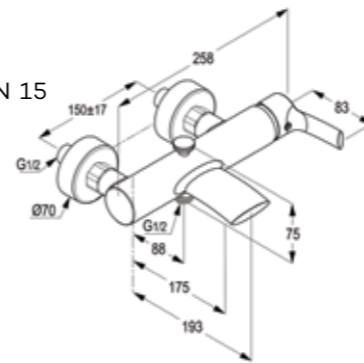

RAK15002

Single lever bath & shower mixer DN 15
without shower set
ceramic cartridge-K35
flow straightener M 24 X 1
flow class - CB
automatic diverter: shower to bath tub
shower outlet G 1/2"
protected against back flow
S- unions 1/2 X 3/4 inch
European standard- EN 817