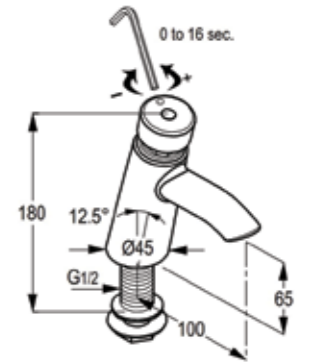

RAK50001

Self Closing Tap - Push type DN 15
push type
cache type aerator M16.5x1
minimum working pressure 0.1bar
maximum working pressure 3 bar
time of water flow 0 to 16sec
with 2mm allen key for time adjustment