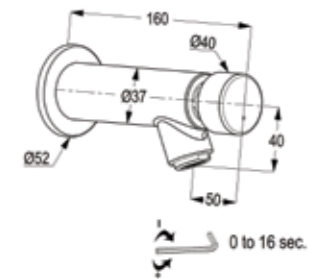

RAK50003

Wall Mounted Self Closing Tap Push
type DN 15
with S point aerator
minimum working pressure 0.1bar
maximum working pressure 3 bar
time of water flow 0 to 16sec
with 2mm allen key for time adjustment