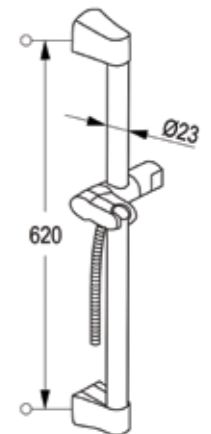

RAK13010

PASSION Wall bar L= 600 mm
with horizontally and vertically adjustable
slider
SIRENAFLEX shower hose 1/2 x 1/2" x 1600
mm
with screws and dowels