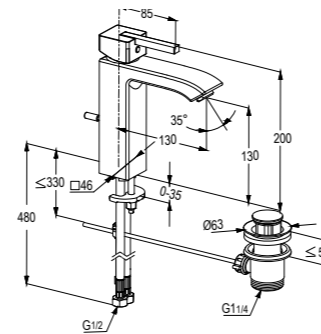

RAK14060

Single lever basin mixer XL DN 15
ceramic cartridge - K35
aerator M 24 x 1
1/2" high pressure flexible hose with PEX tubes
pop up waste 1 1/4 inch
European Standard - EN 817

RAK14005

Single lever shower mixer DN 15
ceramic cartridge-K41
flow class B
shower outlet G 1/2"
protected against back flow
S- unions 1/2 X 3/4 inch
European standard- EN 817