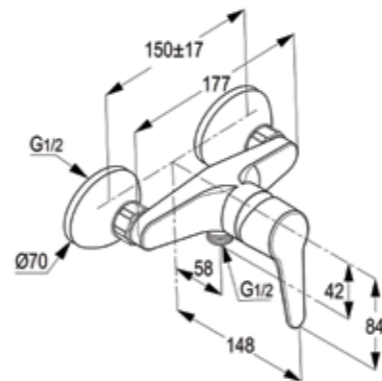

RAK10003

Single lever shower mixer DN 15
ceramic cartridge-K35
flow class B
shower outlet G 1/2"
protected against back flow
S- unions 1/2 X 3/4 inch
European standard- EN 817