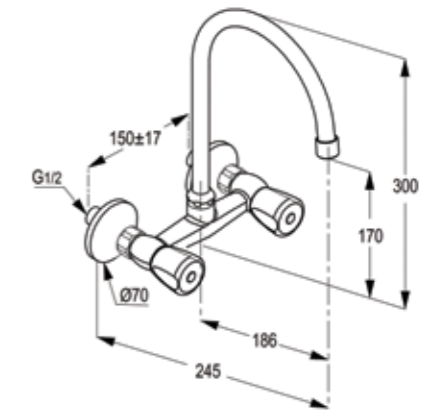

RAK35001SU

Dual controlled wall
mounted sink mixer DN 15
swivel U spout
aerator M22 x 1
flow class A
S- unions 1/2 inch x 3/4 inch
European standard- EN200