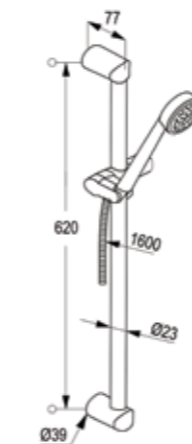

PRIME
wall bar with slider horizontally and vertically adjustable
jet kind:rain shower
with fixing kit
1S hand-held shower
with quick lime deposit cleaning system
with Logoflex-hose, plastic coated with metal-effect
and conical nuts 1/2 x 1/2 inch x 1600 mm
with screws and dowels

RAK6064005
1S shower set L = 900 mm