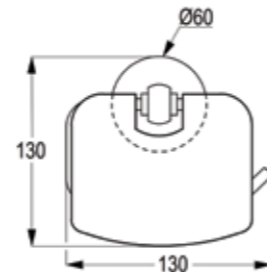

RAK21000
Single towel bar
wall fastening
with screws and dowels

RAK21003
Towel ring
wall fastening
with screws and dowels

RAK21031
Towel ring
wall fastening
with screws and dowels

RAK21004
Paper holder
wall fastening
with screws and dowels
with adjustable guide plate

RAK21005
Robe hook
wall fastening
with screws and dowels