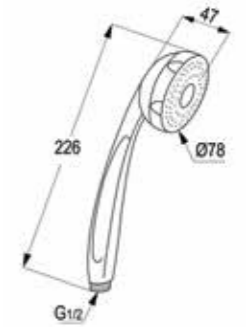

RAK6030005

3S Hand Shower DN 15
jet kind : rain shower/soft spray/
massage spray