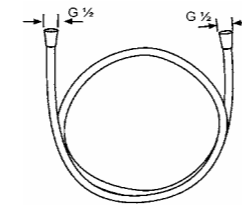

RAK22009
Wall mounted soap dispenser,
brass - 150 ml
wall fastening
with screws and dowels