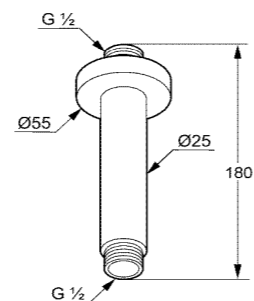

RAK10011
Ceiling Shower arm 150mm, DN 15
Projection 150 mm
with sliding cover plate
male thread 1/2 inch

RAK12014
Over head Shower DN 15,
Ø 245 mm
with swivel ball joint 1/2 inch