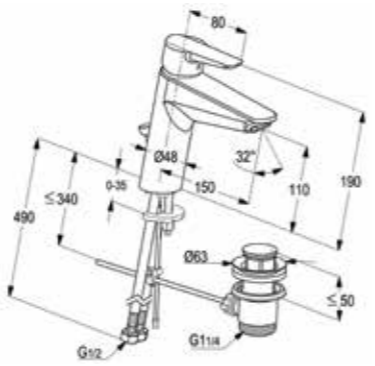

RAK11060

Single lever basin mixer XL DN 15
ceramic cartridge - K35
aerator M 24 x 1
1/2" high pressure flexible hose
with PEX tubes
pop up waste 1 1/4 inch
European Standard - EN 817

RAK11005

Single lever shower mixer DN 15
ceramic cartridge-K35
flow class B
shower outlet G 1/2"
protected against back flow
S- unions 1/2 X 3/4 inch
European standard- EN 817