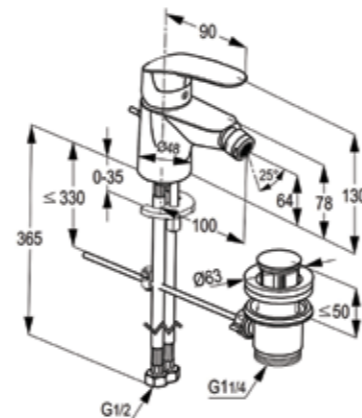

RAK17001

Single lever bidet mixer DN 15
ceramic cartridge-K35
ball joint aerator M 24 x 1
1/2" high pressure flexible hose with PEX tubes
pop up waste 1 1/4 inch
European Standard - EN 817

RAK17075

Concealed single-lever bath & shower mixer trim set

RAK38636
Pre-installation kit DN 15