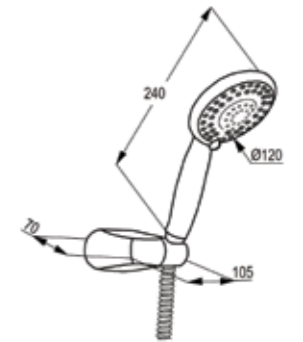

ECO 4S RAK40022

Bath tub set
jet kind: spray/misty/massage/spray & massage
shower connection G 1/2
shower hose 1/2" x 1/2" x 1600 mm
Adjustable holder
with screws and dowels