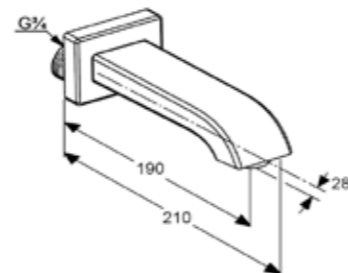

RAK14008

Bath Spout Profile DN 20
wall spout DN 20
projection 190 mm
wall fastening
s-pointer aerator M 24 x 1
flow class C