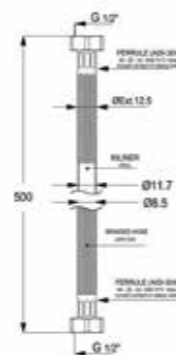

RAK22008
Flex feeding hose
G 1/2" x 1/2" x 500 mm