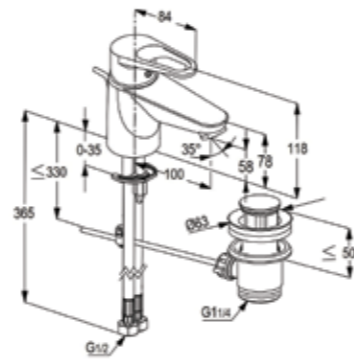

RAK30030

POLO Eco- Single lever basin mixer DN 15
ceramic cartridge-K35
aerator M 24 x 1
1/2" high pressure flexible hose with PEX tubes
pop up waste 1 1/4 inch
European Standard - EN 817