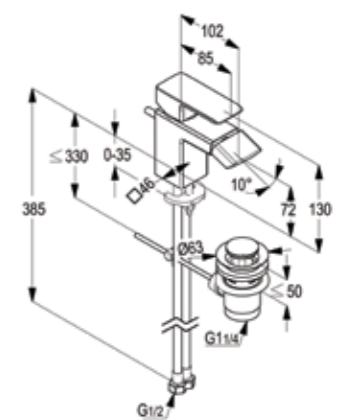

**RAK14101**

Single lever bidet mixer DN 15  
ceramic cartridge-K35  
ball joint cache aerator M 18.5 x 1  
1/2" high pressure flexible hose  
with PEX tubes  
pop up waste 1 1/4 inch  
European Standard - EN 817