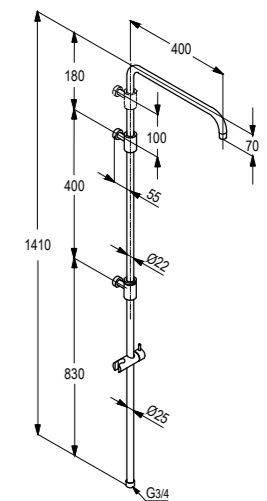

RAK22008
Flex feeding hose
G 1/2" x 1/2" x 500 mm