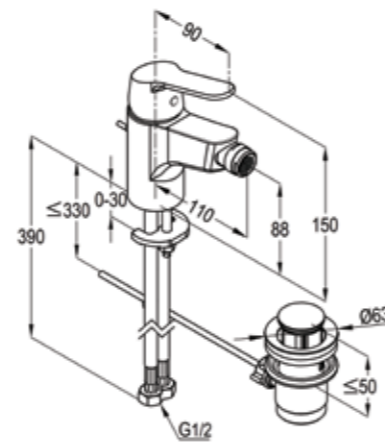

RAK18061

single lever basin mixer XL HR DN 15
ceramic cartridge-K35
aerator M 24 x 1
1/2" high pressure flexible hose
with PEX tubes
European standard - EN 817