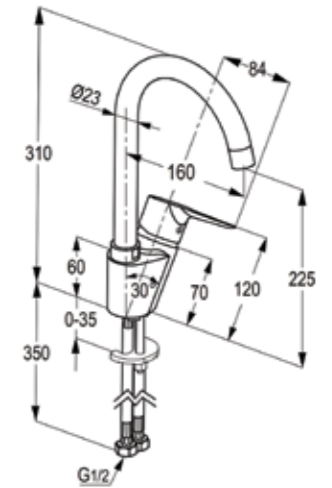

RAK10050

Single lever sink mixer DN 15
ceramic cartridge-K35
PCA aerator M 22 x 1
swivelling U spout
1/2" high pressure flexible hose
with PEX tubes
European Standard EN 817