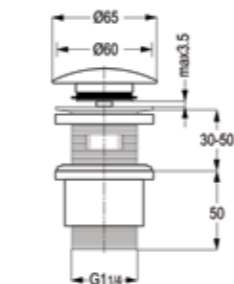

RAK22007UK

Click clack waste fitting with
Over flow Hole
Click Clack Waste Fitting 1 1/4"