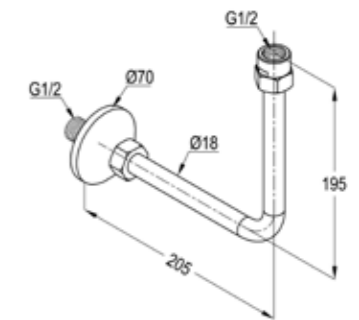

RAK22069
Brass chrome plated L-bend Pipe

RAK22048
Logo Flex hose
G 1/2" x 1/2" x 1200 mm