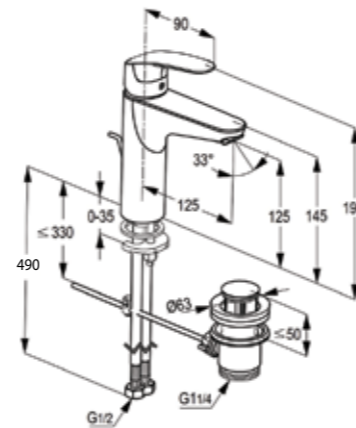

RAK17003

Single lever shower mixer DN 15
ceramic cartridge-K35
flow class B
shower outlet G 1/2"
protected against back flow
S- unions 1/2 X 3/4 inch
European standard- EN 817