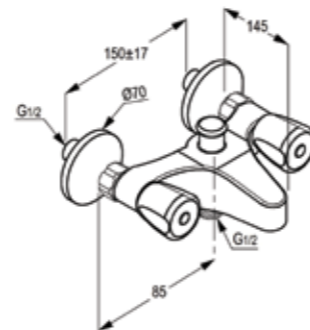

**RAK35003**

Pillar tap DN15  
single hole deck mounted with  
swivel spout  
aerator M22 x 1  
flow class A  
marked : blue  
European standard- EN200

**RAK22042**

Brass Exposed shower Pipe

**RAK35005**

Dual controlled bath and shower mixer DN 15  
without shower set  
aerator M24x1  
flow class CB  
S-unions 1/2 inch x 3/4 inch  
automatic diverter : shower to bath tub  
shower outlet 1/2 inch  
European standard- EN200