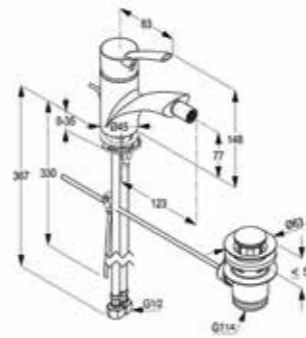

Single lever shower mixer DN 15  
ceramic cartridge-K35  
flow class B  
shower outlet G 1/2"  
protected against back flow  
S- unions 1/2 X 3/4 inch  
European standard- EN 817

**RAK15001**

Single lever bidet mixer DN 15  
ceramic cartridge-K35  
cache aerator M 16.5 x 1  
1/2" high pressure flexible hose  
with PEX tubes  
pop up waste 1 1/4 inch  
European Standard - EN 817