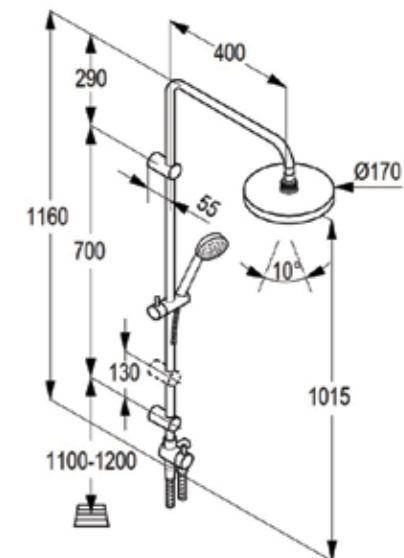

RAK48002

Dual shower system L-shape
L = 1160 mm
wall fastening
hand / head shower
two way ceramic divertor
with 1S hand held shower 1/2 inch
ridgeless adjustable shower holder
vertically and cylindrically adjustable
shower holder with fixing kit
shower hose 1/2 x 1/2 inch x 1600 mm
swivel head shower