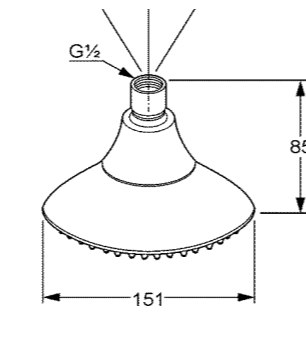

RAK10013

Over head Shower DN 15,
Ø 151 mm
with swivel ball joint 1/2" inch