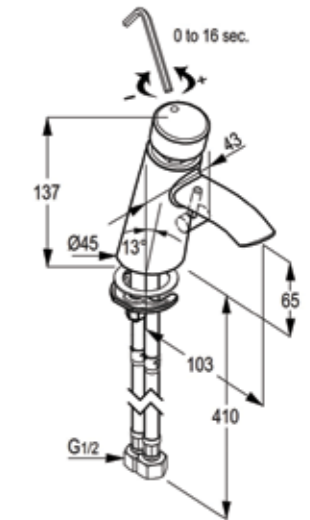

RAK50002

Self Closing Mixer DN15
push type
1/2 inch high pressure
flexible hose with PEX tubes
with cache aerator M16.5x1
minimum working pressure 0.1bar
maximum working pressure 3 bar
time of water flow 0 to 16sec
with 2mm allen key for time adjustment