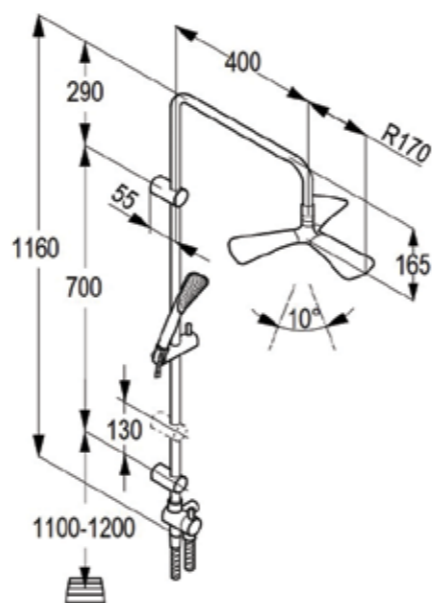

RAK48003

Dual shower system L-shape
L = 1160 mm
wall fastening
hand and head shower
two way ceramic divertor
with 1S hand held shower 1/2 inch
ridgeless adjustable shower holder
vertically and cylindrically
adjustable shower holder
shower hose 1/2 x 1/2 inch x 1600mm
with fixing kit
swivel head shower