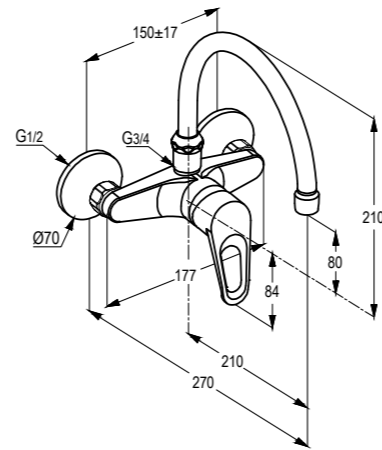

RAK30029SU

Wall mounted single lever
sink mixer DN 15
ceramic cartridge-K35
swivelling (185°) U spout l = 210 mm
aerator M 22 x 1
flow class A
S- unions 1/2 X 3/4 inch
European standard- EN 817