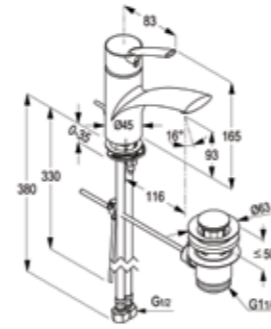

RAK15000

Single lever basin mixer DN 15
ceramic cartridge-K35
aerator M 24 x 1
1/2" high pressure flexible hose
with PEX tubes
pop up waste 1 1/4 inch
European Standard - EN 817

RAK15003

Single lever shower mixer DN 15
ceramic cartridge-K35
flow class B
shower outlet G 1/2"
protected against back flow
S- unions 1/2 X 3/4 inch
European standard- EN 817

RAK15001

Single lever bidet mixer DN 15
ceramic cartridge-K35
cache aerator M 16.5 x 1
1/2" high pressure flexible hose
with PEX tubes
pop up waste 1 1/4 inch
European Standard - EN 817

RAK15004

Single lever sink mixer DN 15
ceramic cartridge-K35
aerator M 24 x 1
swivelling (360°) spout l = 200 mm
1/2 " high pressure flexible hose
with PEX tubes
European standard EN 817

RAK15002

Single lever bath & shower mixer DN 15
without shower set
ceramic cartridge-K35
flow straightener M 24 X 1
flow class - CB
automatic diverter: shower to bath tub
shower outlet G 1/2"
protected against back flow
S- unions 1/2 X 3/4 inch
European standard- EN 817

RAK15075

Concealed single-lever bath & shower mixer trim set

RAK38636
Pre-installation kit DN 15

RAK15079

Concealed single-lever shower mixer trim set

RAK38828
Pre-installation kit DN 15