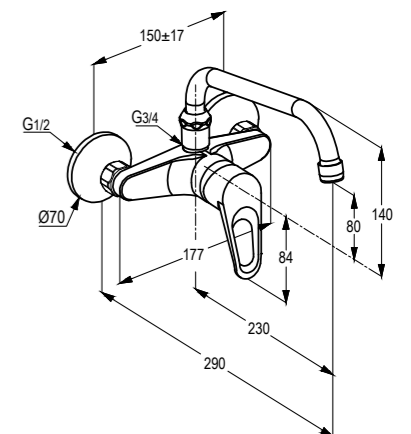

RAK30029

Wall mounted single lever sink mixer DN 15
ceramic cartridge-K35
swivelling (185°) spout l = 230 mm
aerator M 22 x 1
flow class A
S- unions 1/2 X 3/4 inch
European standard - EN 817