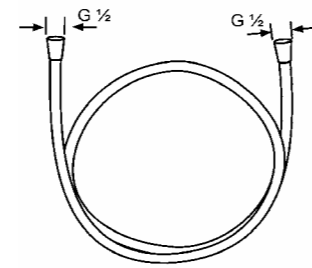

**RAK40003**

3S Hand held Shower  
Easy open DN 15 Ø 100 mm  
jet kind : spray/massage/ spray & massage

**RAK6105605**

Logo flex hose DN 15  
plastic coated with metal-effect  
with conical nuts 1/2 x 1/2 inch x  
1600mm