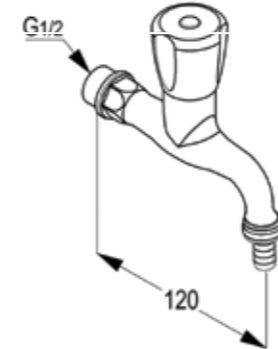

RAK35002

Bibcock DN15
marked : blue
thread connection 1/2 inch
European standard- EN200