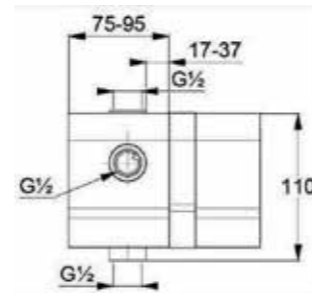

RAK38636

Pre-installation kit DN 15