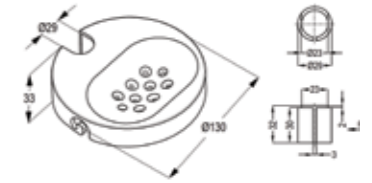

RAK22019
CHEQUERED HOSE
G1/2"x1/2"x1200mm