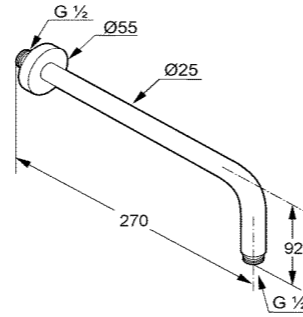

Sleek and sophisticated Concealed Fittings from KLUDI RAK make efficient use of shower space without compromising on its functionality and user's comfort.

**RAK10012**

Shower arm 250 mm, DN 15  
Projection 250 mm  
with sliding cover plate  
male thread 1/2 inch