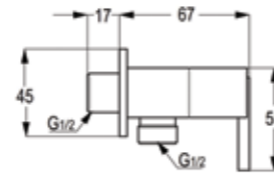

RAK14013

Brass angle valve DN 15
1/4 Turn-cp 1/2" x 1/2"
ceramic disc fitting
working pressure 6 bar maximum
provided with hot and cold button
rosette brass with chrome plating