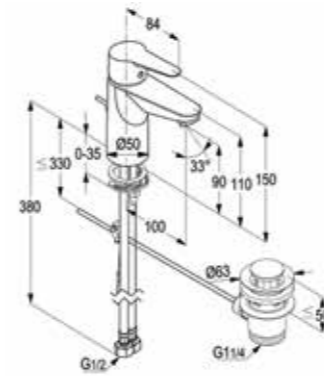

**RAK10061**  
single lever basin mixer XL HR DN 15  
ceramic cartridge-K35  
aerator M 24 x 1  
1/2" high pressure flexible hose with  
PEX tubes European standard - EN 817

**RAK10021**  
POLARIS STAR - Single lever  
basin mixer DN 15  
ceramic cartridge - K35  
aerator M 24 x 1  
1/2" high pressure flexible hose  
with PEX tubes  
pop up waste 1 1/4 inch  
European Standard - EN 817