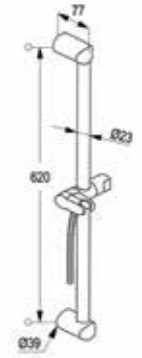

RAK6061005

PRIME Wall bar L= 600 mm
with floating slider
shower hose G 1/2" x G 1/2" x 1600 mm
with screws and dowels