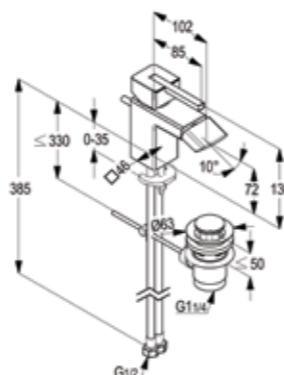

RAK14001

Single lever bidet mixer DN 15
ceramic cartridge-K35
ball joint cache aerator M 18.5 x 1
1/2" high pressure flexible hose with PEX tubes
pop up waste 1 1/4 inch
European Standard - EN 817

RAK14075

Concealed single-lever bath &
shower mixer trim set

RAK38636
Pre-installation kit DN 15