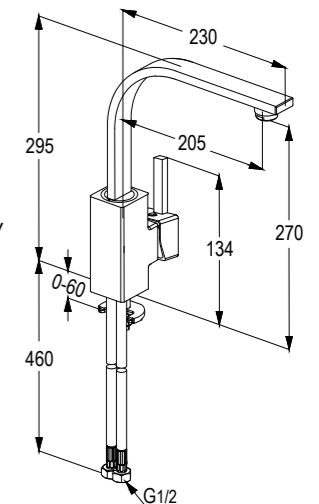

RAK14014

Single lever sink mixer DN 15
Ceramic cartridge with hot water safety
device Ø35 mm
swivelling (360°) rectangular
spout l = 230 mm
PCA aerator M 24 x 1
flexible high pressure supply
tubes 1/2 inch
European standard- EN 817