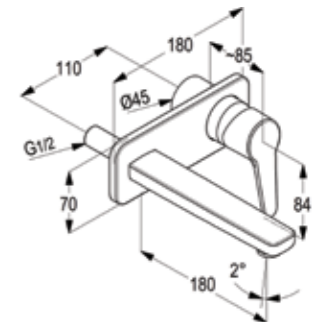

RAK10000
Single lever basin mixer DN 15
ceramic cartridge - K35
aerator M 24 x 1
1/2" high pressure flexible hose
with PEX tubes
pop up waste 1 1/4 inch
European Standard- EN 817

RAK10021
POLARIS STAR - Single lever
basin mixer DN 15
ceramic cartridge - K35
aerator M 24 x 1
1/2" high pressure flexible hose
with PEX tubes
pop up waste 1 1/4 inch
European Standard - EN 817

RAK10023
Concealed 2-hole single lever
basin mixer
trim set
aerator M 24 x 1
flow class Z
wall outlet 180 mm
without pre-installation
kit item no. RAK38243