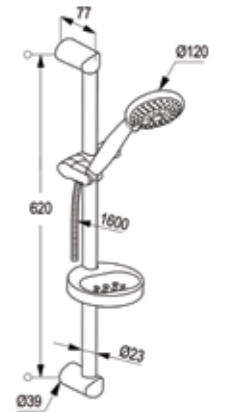

TRIO - 4S
RAK42005
4S Shower set L=600mm

wall bar with slider horizontally and vertically adjustable
jet kind: spray/misty/massage/spray & massage
with soap dish
with fixing kit
4S hand-held shower
with quick lime deposit cleaning system
with Logoflex-hose, plastic coated with metal-effect
and conical nuts 1/2 x 1/2 inch x 1600 mm
with screws and dowels

RAK6063005
1S Shower set L=600mm