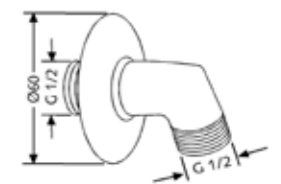

RAK6054005

Wall supply DN 15
protected against back flow
with wall flange
connection 1/2 inch