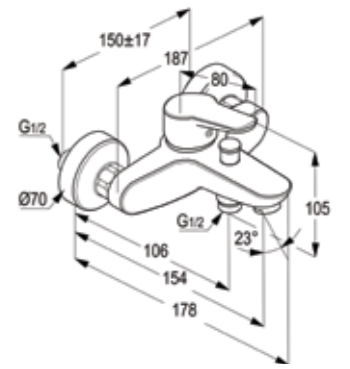

**RAK11002**

Single lever bath & shower mixer DN 15  
 without shower set  
 ceramic cartridge-K35  
 aerator M 24 X 1  
 flow class CB  
 automatic diverter: shower to bath tub  
 shower outlet G 1/2"  
 protected against back flow  
 S- unions 1/2 X 3/4 inch  
 European standard- EN 817