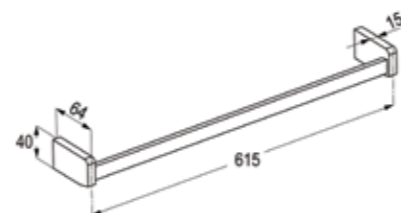

RAK26008
Soap Dish Glass
wall fastening
with screws and dowels
with a bowl of glass