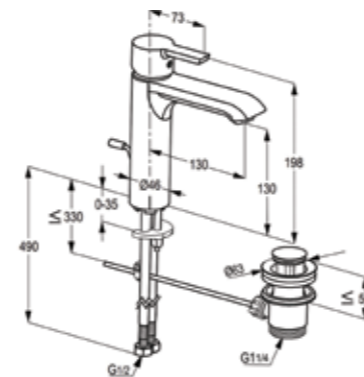

RAK13060

Single lever basin mixer XL DN 15
ceramic cartridge - K35
aerator M 24 x 1
1/2" high pressure flexible
hose with PEX tubes
pop up waste 1 1/4 inch
European Standard - EN 817

Available Finishes