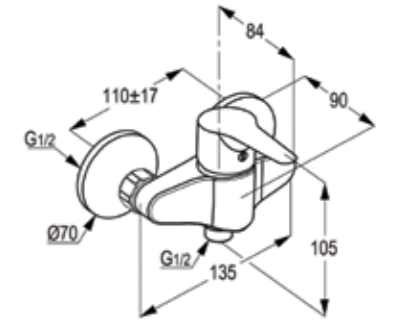

RAK10024

Single lever shattaf mixer DN 15
ceramic cartridge-K35
flow class B
shower outlet G 1/2"
protected against back flow
S- unions 1/2 X 3/4 inch
European standard- EN 817