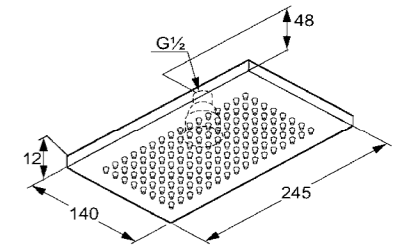

RAK14018

Overhead shower DN 15
245 mm x 140 mm
with cleaning system
with ball joint connection 1/2 inch