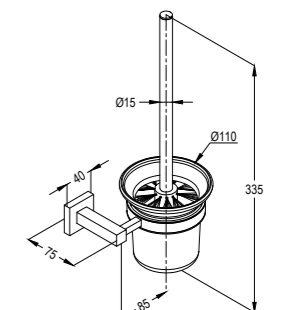

RAK24000
Single towel bar
wall fastening
with screws and dowels
with square bar

RAK24001
Single towel bar
wall fastening
with screws and dowels
with square bar

RAK24003
Towel ring
wall fastening
with screws and dowels

RAK24004
Paper holder
wall fastening
with screws and dowels

RAK24015
Extra Paper Roll holder
wall fastening
with screws and dowels

RAK24005
Robe hook
wall fastening
with screws and dowels

RAK24025
Double Robe hook
wall fastening
with screws and dowels

RAK24007
Tumbler holder glass
wall fastening
with screws and dowels

RAK24008
Soap dish glass
wall fastening
with screws and dowels
with a bowl of glass

RAK24013
Glass shelf
wall fastening
with screws and dowels

RAK24010
Brass Towel shelf
wall fastening
with screws and dowels

RAK24032
Toilet brush holder
wall fastening
with screws and dowels