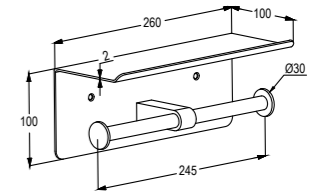

**RAK22018**  
AGGRAF HOSE-  
G1/2"x1/2"x1200mm

**RAK6210121**  
Acrylic soap dish  
(for wall bar)

**RAK22019**  
CHEQUERED HOSE  
G1/2"x1/2"x1200mm

**RAK22059**  
Double tissue roll holder  
wall fastening  
with screws and dowels