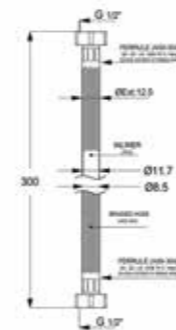

RAK22042
Brass Exposed shower Pipe