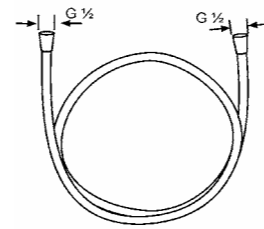

**RAK22018**  
AGGRAF HOSE-  
G1/2"x1/2"x1200mm

**RAK6210121**  
Acrylic soap dish  
(for wall bar)

**RAK22019**  
CHEQUERED HOSE  
G1/2"x1/2"x1200mm

**RAK22059**  
Double tissue roll holder  
wall fastening  
with screws and dowels