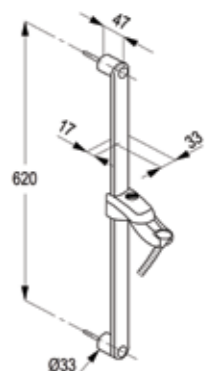

RAK14007

PROFILE Wall bar L = 600 mm
with ridgeless adjustable shower
holder
with horizontally and vertically
adjustable slider with release button
SUPARAFLEX shower hose
1/2 x 1/2 inch x 1600 mm
with conical nuts
with screws and dowels