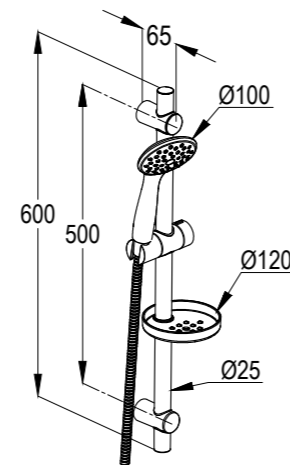

wall bar with slider horizontally and vertically adjustable
jet kind: rain shower
with soap dish
with fixing kit
1S hand-held shower
with quick lime deposit cleaning system
with stainless steel hose,
and conical nuts 1/2 x 1/2 inch x 1500 mm
with screws and dowels

RAK62005