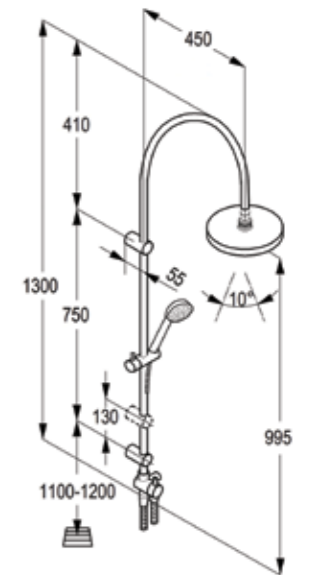

RAK6167705

Dual shower system U-shape
L = 1300 mm
wall fastening
hand / head shower
two way ceramic divertor
with 1S hand held shower 1/2 inch
ridgeless adjustable shower holder
vertically and cylindrically
adjustable shower holder
with fixing kit
shower hose 1/2 x 1/2 inch x 1600 mm
swivel head shower