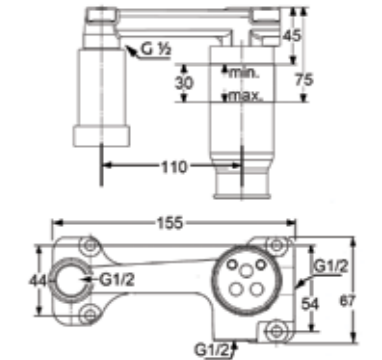

RAK38243

Pre installation kit DN 15