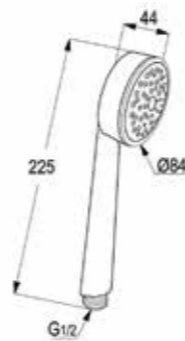

RAK6060005

1S Hand Shower DN 15
jet kind : rain shower