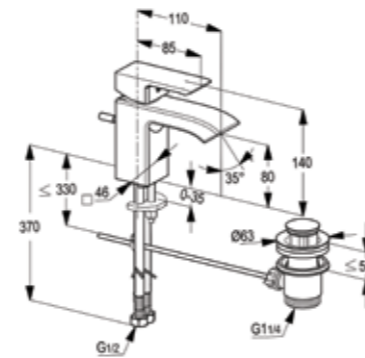

RAK14100

Single lever basin mixer DN 15
ceramic cartridge-K35
cache aerator M 24 x 1
1/2" high pressure flexible hose
with PEX tubes
pop up waste 1 1/4 inch
European standard - EN 817