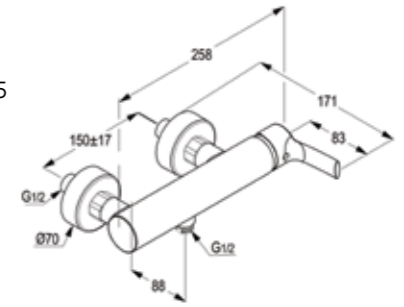

Single lever shower mixer DN 15  
ceramic cartridge-K35  
flow class B  
shower outlet G 1/2"  
protected against back flow  
S- unions 1/2 X 3/4 inch  
European standard- EN 817

**RAK15001**

Single lever bidet mixer DN 15  
ceramic cartridge-K35  
cache aerator M 16.5 x 1  
1/2" high pressure flexible hose  
with PEX tubes  
pop up waste 1 1/4 inch  
European Standard - EN 817