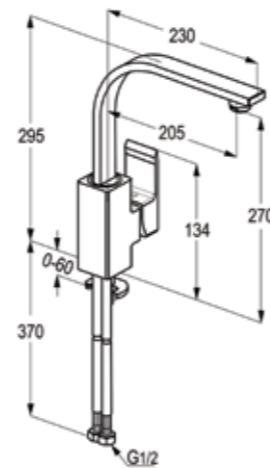

RAK14114

Single lever sink mixer DN 15
Ceramic cartridge with hot water
safety device Ø35 mm
swivelling (360°) rectangular
spout l = 230 mm
PCA aerator M 24 x 1
flexible high pressure supply
tubes 1/2 inch
European standard- EN 817