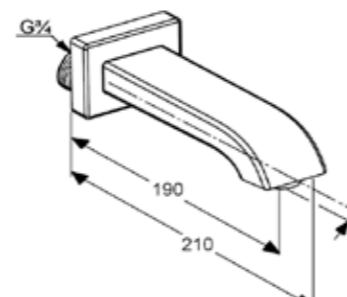

RAK14008

PROFILE
wall spout DN 20
projection 190 mm
wall fastening
s-pointer aerator M 24 x 1
flow class C