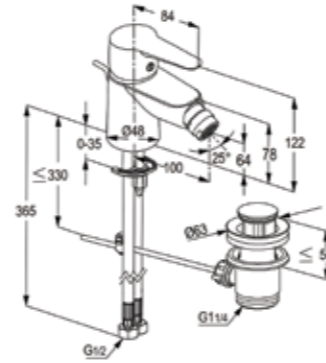

RAK10001

Single lever bidet mixer DN 15
ceramic cartridge-K35
ball joint aerator M 24 x 1
1/2" high pressure flexible hose
with PEX tubes
pop up waste 1 1/4 inch
European Standard - EN 817