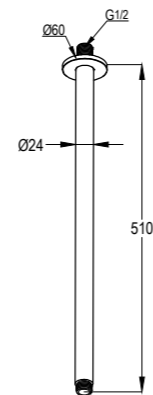

RAK12013
Shower arm 400 mm, DN 15
Projection 400 mm
with sliding cover plate
male thread 1/2 inch

RAK10012
Shower arm 250 mm, DN 15
Projection 250 mm
with sliding cover plate
male thread 1/2 inch

RAK45001
Shower arm 135 mm, DN 15
Projection 135 mm
with sliding cover plate
male thread 1/2 inch

RAK10019
Ceiling Shower arm 500mm, DN 15
Projection 500 mm
with sliding cover plate
male thread 1/2 inch

RAK12014
Over head Shower DN 15,
Ø 245 mm
with swivel ball joint 1/2 inch

RAK11012
Over head Shower DN 15,
Ø 200 mm
with swivel ball joint 1/2 inch

RAK22055
Over head Shower DN 15,
Ø 170 mm
with swivel ball joint 1/2 inch