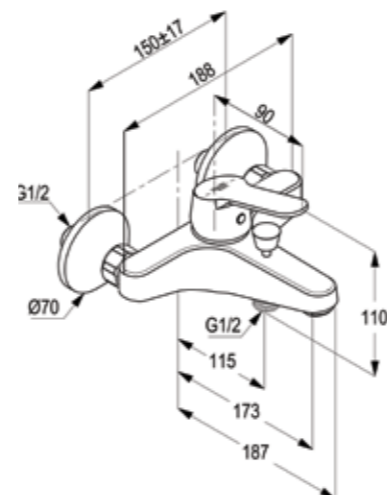

RAK18002

Single lever bath & shower mixer DN 15
without shower set
ceramic cartridge-K35
aerator M 24 X 1
flow class CB
automatic diverter shower to bath tub
shower outlet G 1/2"
protected against back flow
S- unions 1/2 X 3/4 inch
European standard- EN 817

RAK18032

Shower mixer with Dual shower system L-shape
L = 1175 mm
wall fastening
hand and head shower
with diverter
with 1S hand held shower 1/2 inch
ridgeless adjustable shower holder
vertically and cylindrically
adjustable shower holder
shower hose
1/2 x 1/2 inch x 1600mm
with fixing kit
swivel head shower