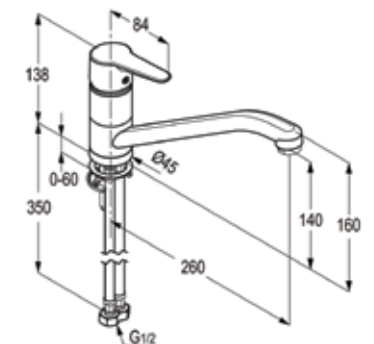

Single lever shower mixer DN 15  
ceramic cartridge-K35  
flow class B  
shower outlet G 1/2"  
protected against back flow  
S- unions 1/2 X 3/4 inch  
European standard- EN 817

**RAK10014**

Single lever sink mixer DN 15  
ceramic cartridge-K35  
swivelling (360°) spout l = 260 mm  
aerator M 24 x 1  
1/2" high pressure flexible hose  
with PEX tubes  
European Standard - EN 817