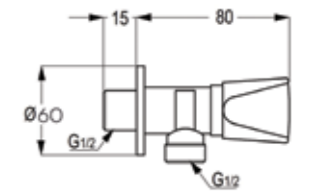

RAK33002-01

Brass angle valve DN 15
1/4 Turn-cp 1/2" x 1/2"
ceramic disc fitting
working pressure 6 bar maximum
provided with hot and cold button
S.S rosette