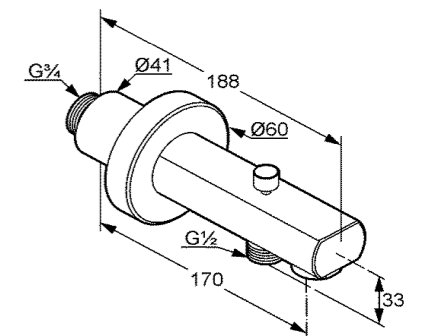

RAK11013

PROJECT
wall spout DN 20
aerator M 28 x 1
flow class BB
automatic diverter: shower to
bath tub
shower outlet 1/2 inch
protected against back flow
with sliding cover
plate Ø 60 mm
projection 170 mm