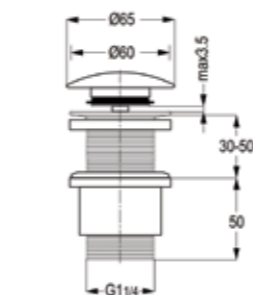

RAK22025UK

Click clack waste fitting
without Over flow hole
Click Clack Waste 1 1/4"