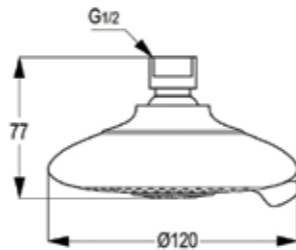

RAK44002

Over head Shower 4S - DN 15,
Ø 120 mm
with swivel ball joint 1/2" inch
Jet kind : spray/misty/massage/
spray & massage