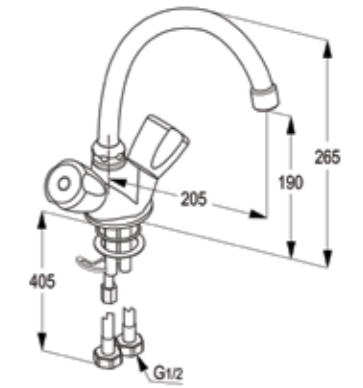

RAK35000

Dual controlled sink mixer DN15
deck mounted with swivel spout
aerator M22 x 1
1/2"high pressure flexible
hose with PEX tubes
European Standard - EN 200