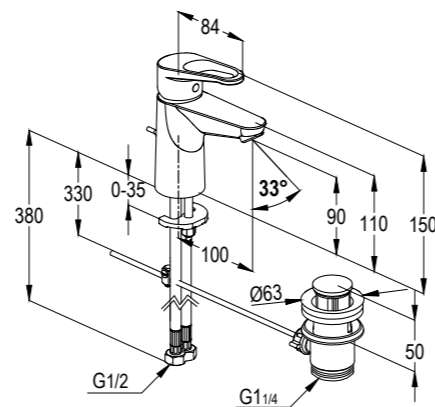

RAK30040

POLO STAR Eco - Single lever basin mixer DN 15
ceramic cartridge - K35
aerator M 24 x 1
1/2" high pressure flexible hose with PEX tubes
pop up waste 1 1/4 inch
European Standard - EN 817