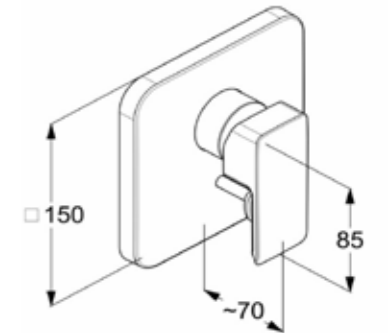

RAK14175

Concealed single-lever bath &
shower mixer trim set