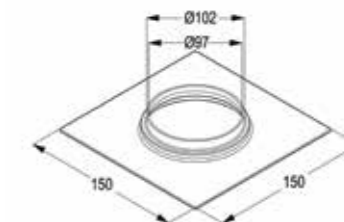

RAK22023

Brass chrome floor drain
Floor drain (150x150mm)
with heavy steel mesh