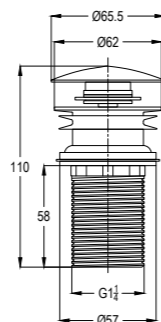

**RAK33003**

Brass angle valve DN 15  
1/4 Turn-cp 1/2" x 1/2"  
ceramic disc fitting  
ABS handle  
working pressure 6 bar maximum  
provided with hot and cold button  
S.S rosette

**RAK22007**

Click clack waste fitting with  
Over flow Hole  
Click Clack Waste Fitting 1 1/4"