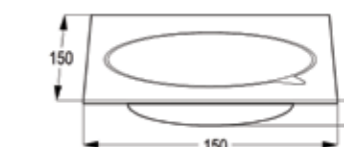

RAK22029

Stainless steel floor drain
Floor drain (150x150mm)
With heavy steel mesh