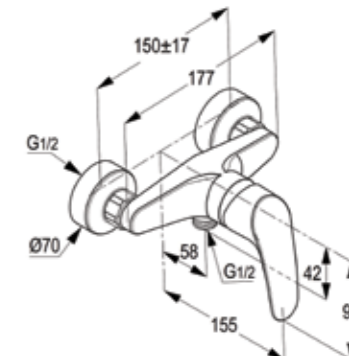

RAK17061

single lever basin mixer XL HR DN 15
ceramic cartridge-K35
aerator M 24 x 1
1/2" high pressure flexible hose with
PEX tubes European standard - EN 817