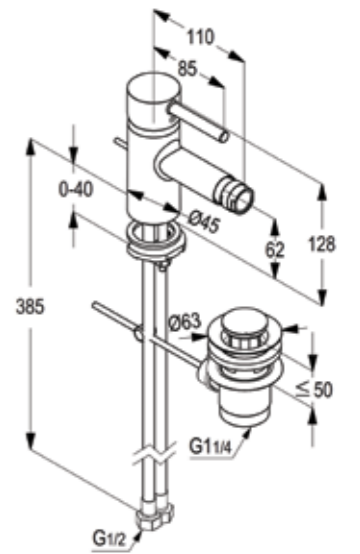

**RAK12003**

Single lever bidet mixer DN 15  
ceramic cartridge-K35  
ball joint aerator M 24 x 1  
1/2" high pressure flexible hose with PEX tubes  
pop up waste 1 1/4 inch  
European Standard - EN 817