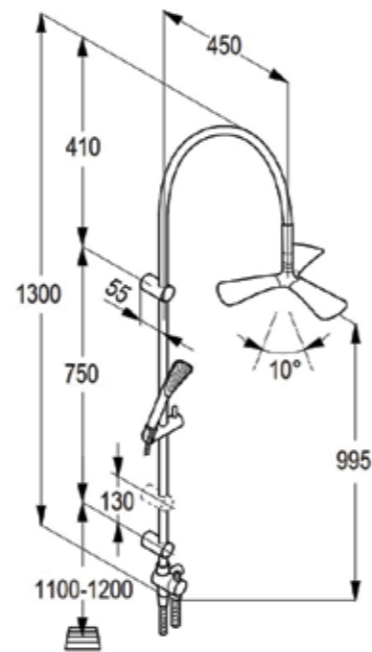

RAK6167805

Dual shower system U-shape
L = 1300 mm
wall fastening
hand and head shower
two way ceramic divertor
with 1S hand held shower 1/2 inch
ridgeless adjustable shower holder
vertically and cylindrically
adjustable shower holder
shower hose 1/2 x 1/2 inch x
1600mm with fixing kit
swivel head shower