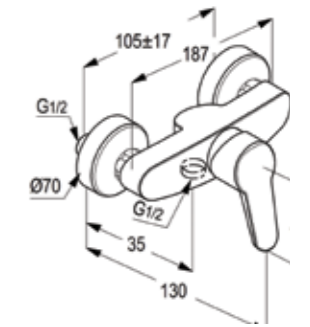

RAK11000

Single lever basin mixer DN 15
ceramic cartridge K-35
aerator M 24 x 1
1/2" high pressure flexible hose
with PEX tubes
pop up waste 1 1/4 inch
European Standard - EN 817

RAK11002

Single lever bath & shower mixer DN 15
without shower set
ceramic cartridge-K35
aerator M 24 X 1
flow class CB
automatic diverter: shower to bath tub
shower outlet G 1/2"
protected against back flow
S- unions 1/2 X 3/4 inch
European standard- EN 817

RAK11060

Single lever basin mixer XL DN 15
ceramic cartridge - K35
aerator M 24 x 1
1/2" high pressure flexible hose
with PEX tubes
pop up waste 1 1/4 inch
European Standard - EN 817

RAK11005

Single lever shower mixer DN 15
ceramic cartridge-K35
flow class B
shower outlet G 1/2"
protected against back flow
S- unions 1/2 X 3/4 inch
European standard- EN 817

RAK11001

Single lever bidet mixer DN 15
ceramic cartridge-K35
ball joint aerator M 24 x 1
1/2" high pressure flexible hose
with PEX tubes
pop up waste 1 1/4 inch
European Standard - to EN 817

RAK11075

Concealed single-lever bath &
shower mixer trim set

RAK38636
Pre-installation kit DN 15

RAK11079

Concealed single-lever shower
mixer trim set

RAK38828
Pre-installation kit DN 15