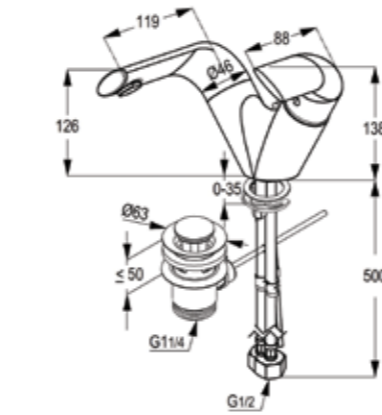

**RAK16002**

Single lever bath & shower mixer DN 15  
without shower set  
ceramic cartridge-K35  
S-pointer aerator M 24 X 1  
flow class CB  
automatic diverter: shower to bath tub  
shower outlet G 1/2"  
protected against back flow  
S- unions 1/2 X 3/4 inch  
European standard- EN 817