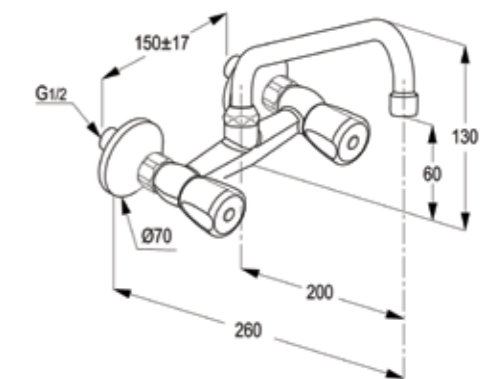

RAK35001

Dual controlled wall
mounted sink mixer DN 15
swivel spout
aerator M22 x 1
flow class A
S- unions 1/2 inch x 3/4 inch
European standard- EN200