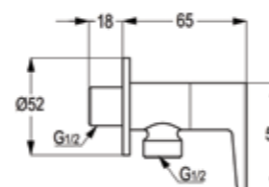

RAK11014

Brass angle valve DN 15
1/4 Turn-cp 1/2" x 1/2"
ceramic disc fitting
working pressure 6 bar maximum
provided with hot and cold button
rosette brass with chrome plating