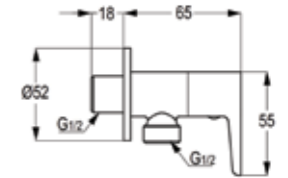

RAK10018

Brass angle valve DN 15
1/4 Turn-cp 1/2" x 1/2"
ceramic disc fitting
working pressure 6 bar maximum
provided with hot and cold button
rosette brass with chrome plating