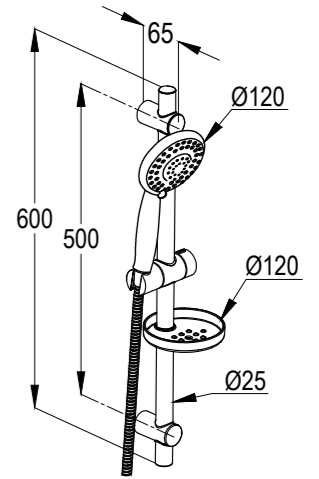

wall bar with slider horizontally and vertically adjustable
jet kind: spray/misty/massage/spray & massage
with soap dish
with fixing kit
4S hand-held shower
with quick lime deposit cleaning system
with stainless steel hose
and conical nuts 1/2 x 1/2 inch x 1500 mm
with screws and dowels

RAK6033105
3S Shower set L=600 mm