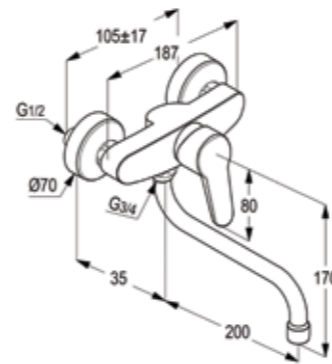

RAK11009

Wall mounted single lever
sink mixer DN 15
ceramic cartridge-K35
swivelling (185°) spout l = 200 mm
aerator M 22 x 1
flow class A
S- unions 1/2 X 3/4 inch
European standard- EN 817