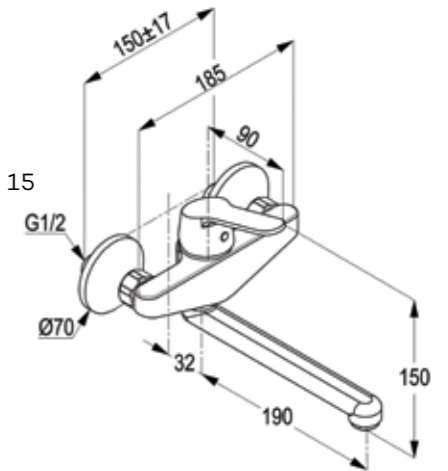

RAK18008

Wall mounted single lever sink mixer DN 15
ceramic cartridge-K35
swivelling (185°) spout l = 200 mm
aerator M 24 x 1
flow class A
S- unions 1/2 X 3/4 inch
European standard- EN 817