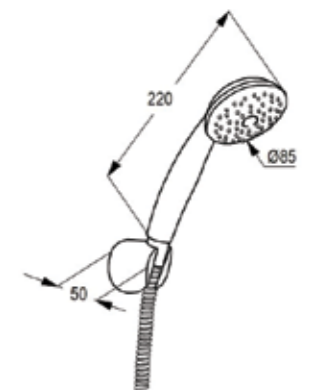

RAK7310015

Bath tub set
jet kind: rain shower
shower connection G 1/2
shower hose 1/2" x 1/2" 1600 mm
fixed holder
with screws and dowels