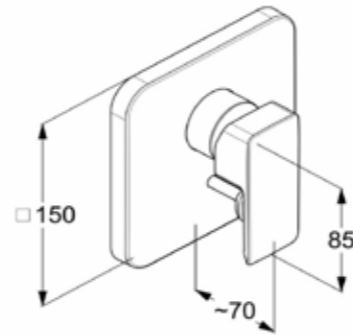

RAK14175

Concealed single-lever bath &
shower mixer trim set