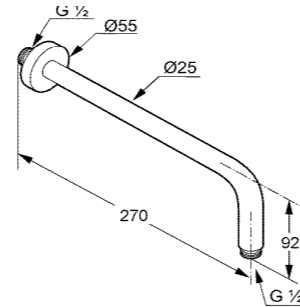

**RAK12013**  
Shower arm 400 mm, DN 15  
Projection 400 mm  
with sliding cover plate  
male thread 1/2 inch

**RAK10012**  
Shower arm 250 mm, DN 15  
Projection 250 mm  
with sliding cover plate  
male thread 1/2 inch