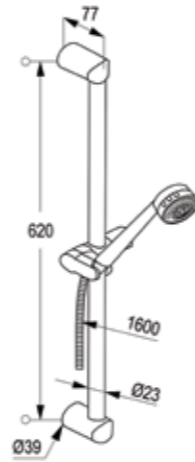

RAK62002
4S Shower set L=600 mm